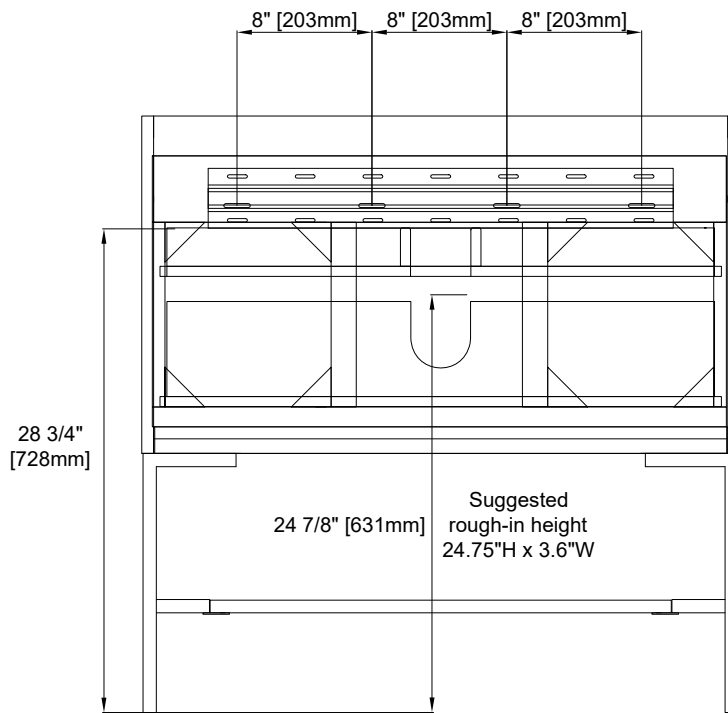

##### Cabinet Only

Width: 35-7/16"  
Depth: 18-1/8"  
Height: 20"  
Rough-In Height: 24-7/8"

##### With Base

Width: 35-7/16"  
Depth: 18-1/8"  
Height: 35-3/8"

## 35.4" MANTOVA VANITY+OPTIONAL BASE (SOLD SEPARATELY)

805-V35.4-GW  
805-V35.4-WLT

805-B18.1-BNK  
805-B18.1-MBK  
805-B18.1-CB

Top View

Front View

All dimensions are nominal

Diagrams are of cabinet and base only—James Martin Optional integrated sinktops are not shown

## 35.4" MANTOVA VANITY+OPTIONAL BASE (SOLD SEPARATELY)

805-V35.4-GW  
805-V35.4-WLT

805-B18.1-BNK  
805-B18.1-MBK  
805-B18.1-CB

Side View

Back View

All dimensions are nominal

Diagrams are of cabinet and base only—James Martin Optional integrated sinktops are not shown