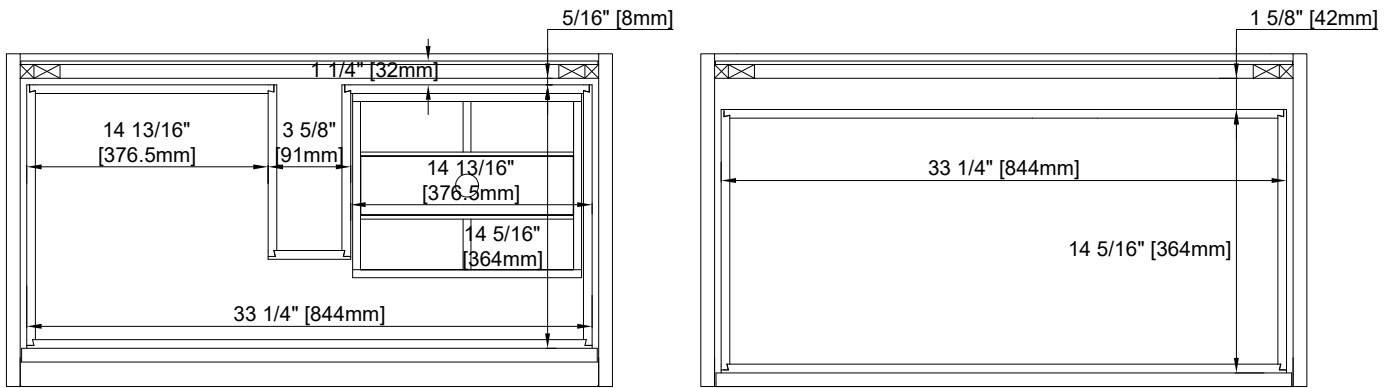

#### Overall Dimensions

##### Cabinet Only

Width: 35-7/16"  
Depth: 18-1/8"  
Height: 20"  
Rough-In Height: 24-7/8"

##### With Base

Width: 35-7/16"  
Depth: 18-1/8"  
Height: 35-3/8"

## 35.4" MANTOVA VANITY+OPTIONAL BASE (SOLD SEPARATELY)

805-V35.4-GW  
805-V35.4-WLT

805-B18.1-BNK  
805-B18.1-MBK  
805-B18.1-CB

Top View

Front View

All dimensions are nominal

Diagrams are of cabinet and base only—James Martin Optional integrated sinktops are not shown