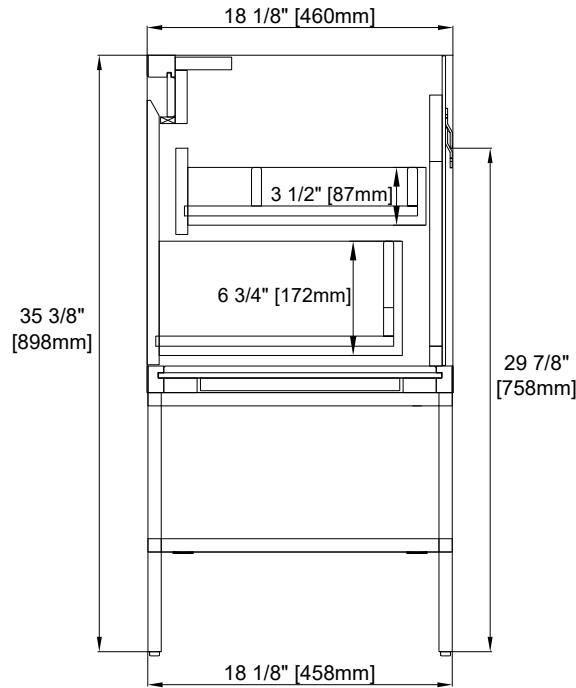

##### Cabinet Only

Width: 35-7/16"  
Depth: 18-1/8"  
Height: 20"  
Rough-In Height: 24-7/8"

##### With Base

Width: 35-7/16"  
Depth: 18-1/8"  
Height: 35-3/8"

## 35.4" MANTOVA VANITY+OPTIONAL BASE (SOLD SEPARATELY)

805-V35.4-GW  
805-V35.4-WLT

805-B18.1-BNK  
805-B18.1-MBK  
805-B18.1-CB

Top View

Front View

All dimensions are nominal

Diagrams are of cabinet and base only—James Martin Optional integrated sinktops are not shown

## 35.4" MANTOVA VANITY+OPTIONAL BASE (SOLD SEPARATELY)

805-V35.4-GW  
805-V35.4-WLT

805-B18.1-BNK  
805-B18.1-MBK  
805-B18.1-CB

Side View

Back View

All dimensions are nominal

Diagrams are of cabinet and base only—James Martin Optional integrated sinktops are not shown