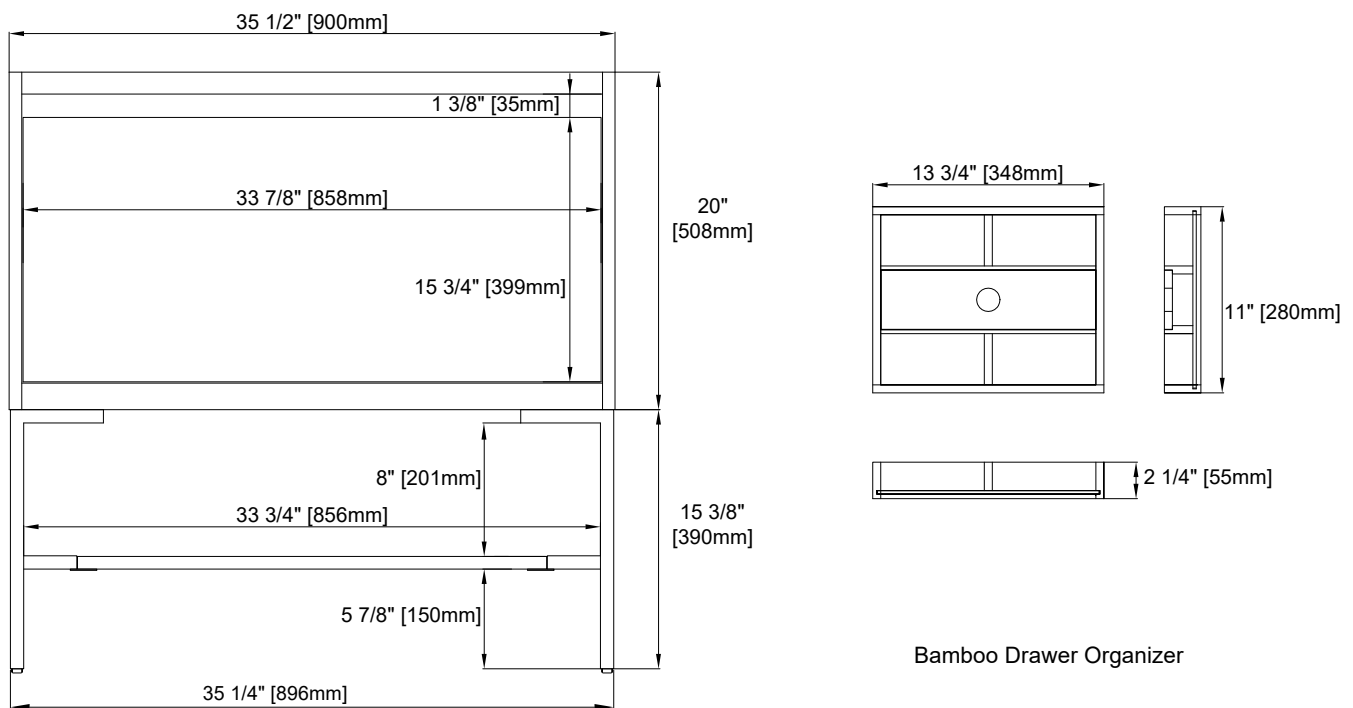

#### Overall Dimensions

##### Cabinet Only

Width: 35-7/16"  
Depth: 18-1/8"  
Height: 20"  
Rough-In Height: 24-7/8"

##### With Base

Width: 35-7/16"  
Depth: 18-1/8"  
Height: 35-3/8"

## 35.4" MANTOVA VANITY+OPTIONAL BASE (SOLD SEPARATELY)

805-V35.4-GW  
805-V35.4-WLT

805-B18.1-BNK  
805-B18.1-MBK  
805-B18.1-CB

Top View

Front View

All dimensions are nominal

Diagrams are of cabinet and base only—James Martin Optional integrated sinktops are not shown