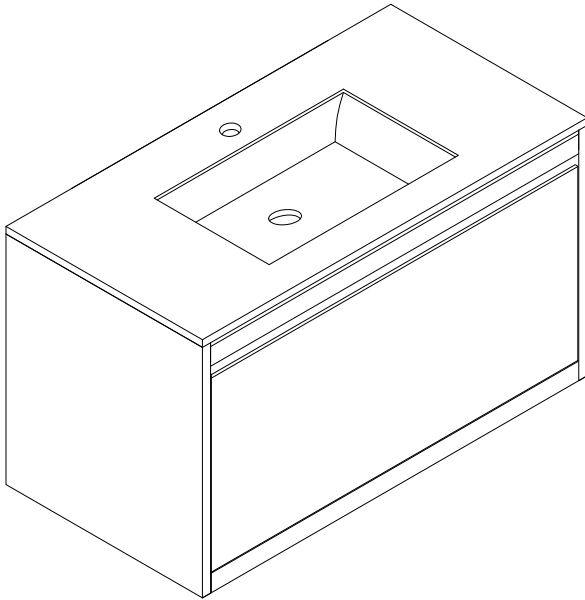

### 35.4" MANTOVA VANITY+OPTIONAL BASE (SOLD SEPARATELY)

805-V35.4-GW  
805-V35.4-WLT

805-B18.1-BNK  
805-B18.1-MBK  
805-B18.1-CB

Shown with Sinktop-sold separately

#### Features and Materials

Solids: Yellow Poplar  
Metal Material: 304 Stainless Steel  
Veneers: WLT- Walnut  
Panels: Plywood  
Number of Drawers: Two (one internal)  
Drawer Material and Construction: Plywood with English Dovetail joinery  
Bamboo Organizer  
Soft Close Glides  
Installation Type: Wall Mount or Free Standing with Optional Base  
Assembly Required: YES -attaching optional base to top  
Metal Base Included: No, sold separately  
Metal Base Material and Finish: 304 Stainless Steel  
Brushed Nickel/Matte Black/Champagne Brass  
Adjustable levelers  
Sinktop Included: NO, Sold Separately (SWB-35.4)  
Number of Basins: One, Integrated Sinktop -Sold separately  
Single Faucet  
Basin Overflow: No  
Fits Drain Hole Size: 1-3/4"

##### Cabinet Only

Width: 35-7/16"  
Depth: 18-1/8"  
Height: 20"  
Rough-In Height: 24-7/8"

##### With Base

Width: 35-7/16"  
Depth: 18-1/8"  
Height: 35-3/8"