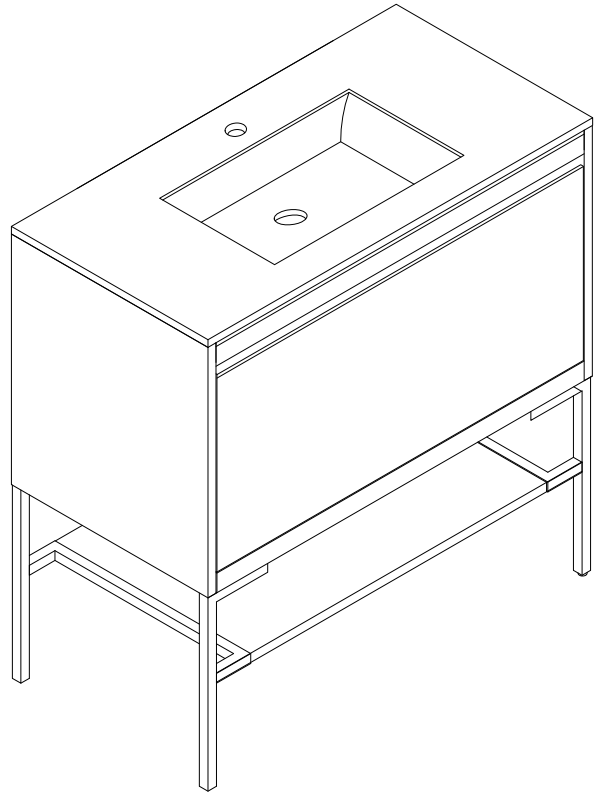

### 35.4" MANTOVA VANITY+OPTIONAL BASE (SOLD SEPARATELY)

805-V35.4-GW  
805-V35.4-WLT

805-B18.1-BNK  
805-B18.1-MBK  
805-B18.1-CB

Shown with Sinktop-sold separately

#### Features and Materials

Solids: Yellow Poplar  
Metal Material: 304 Stainless Steel  
Veneers: WLT- Walnut  
Panels: Plywood  
Number of Drawers: Two (one internal)  
Drawer Material and Construction: Plywood with English Dovetail joinery  
Bamboo Organizer  
Soft Close Glides  
Installation Type: Wall Mount or Free Standing with Optional Base  
Assembly Required: YES -attaching optional base to top  
Metal Base Included: No, sold separately  
Metal Base Material and Finish: 304 Stainless Steel  
Brushed Nickel/Matte Black/Champagne Brass  
Adjustable levelers  
Sinktop Included: NO, Sold Separately (SWB-35.4)  
Number of Basins: One, Integrated Sinktop -Sold separately  
Single Faucet  
Basin Overflow: No  
Fits Drain Hole Size: 1-3/4"

##### Cabinet Only

Width: 35-7/16"  
Depth: 18-1/8"  
Height: 20"  
Rough-In Height: 24-7/8"

##### With Base

Width: 35-7/16"  
Depth: 18-1/8"  
Height: 35-3/8"