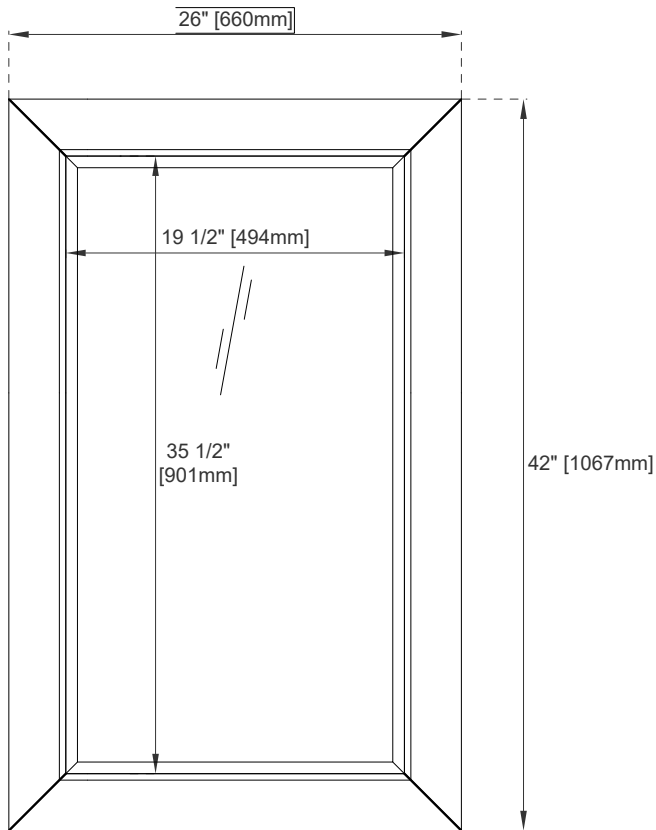

# 26" CHICAGO MIRROR

**JAMES MARTIN**  
VANITIES

305-M26-WWW

---

## Dimension

Width: 26"  
Depth: 3/4"  
Height: 42"

# 26" CHICAGO MIRROR

# JAMES MARTIN VANITIES

305-M26-WWW

Top View

Front View

Side View

All dimensions are nominal

Visit website for warranty and installation information  
[www.jamesmartinvanities.com](http://www.jamesmartinvanities.com)