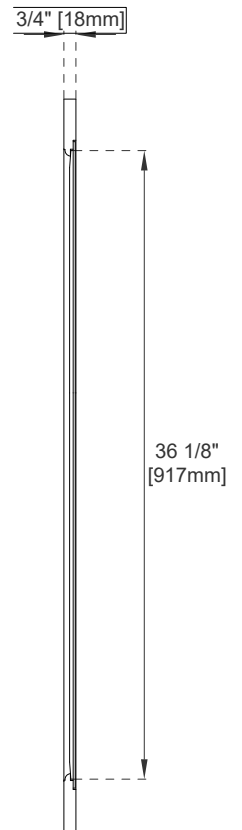

# 26" CHICAGO MIRROR

**JAMES MARTIN**  
VANITIES

305-M26-WWW

---

## Dimension

Width: 26"  
Depth: 3/4"  
Height: 42"

# 26" CHICAGO MIRROR

# JAMES MARTIN VANITIES

305-M26-WWW

Top View

Front View

Side View

All dimensions are nominal

Visit website for warranty and installation information  
[www.jamesmartinvanities.com](http://www.jamesmartinvanities.com)