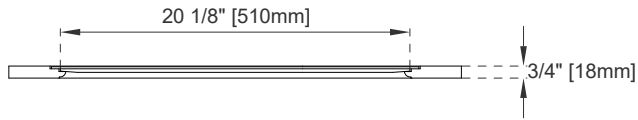

# 26" CHICAGO MIRROR

**JAMES MARTIN**  
VANITIES

305-M26-WWW

---

## Features and Materials

Solids: Para Wood  
Panels: Plywood  
Installation Type: Wall Mounted  
Bevel on Mirror: 1"  
Options to hang-Vertical or Horizontal

## Dimension

Width: 26"  
Depth: 3/4"  
Height: 42"

# JAMES MARTIN VANITIES

305-M26-WWW

Top View

Front View

Side View

All dimensions are nominal

Visit website for warranty and installation information  
[www.jamesmartinvanities.com](http://www.jamesmartinvanities.com)