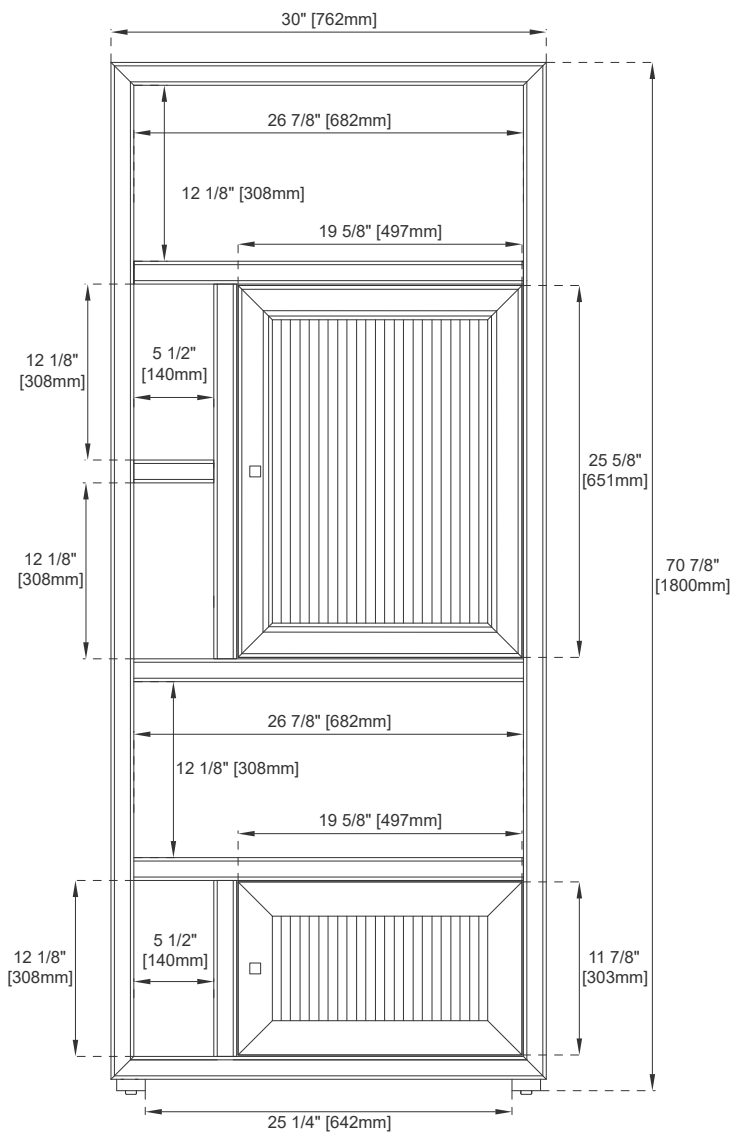

Number of Drawers: 0

Assembly Required: No

Door Panel: Reversible. One Side Finished in Glossy White, One Side Natural Cork
(Pattern: Patchwork)

Hardware Material and Finish: Zinc Alloy in Polished Chrome

European Soft Close Hinges

Adjustable Levels

Dimension

Width: 30"

Depth: 16"

Height: 70-3/4"

30" ATHENS LINEN CABINET

JAMES MARTIN VANITIES

E645-BLC30-GW

Top View

Front View

Knob

All dimensions are nominal

Visit website for warranty and installation information
www.jamesmartinvanities.com

30" ATHENS LINEN CABINET

E645-BLC30-GW

All dimensions are nominal

Visit website for warranty and installation information
www.jamesmartinvanities.com