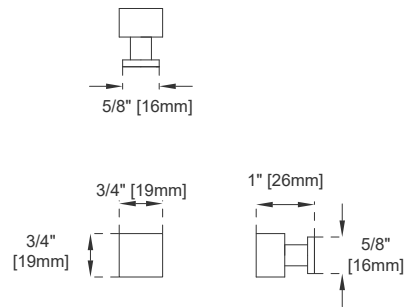

European Soft Close Hinges

Adjustable Levels

Dimension

Width: 30"

Depth: 16"

Height: 70-3/4"

30" ATHENS LINEN CABINET

JAMES MARTIN VANITIES

E645-BLC30-GW

Top View

Front View

Knob

All dimensions are nominal

Visit website for warranty and installation information
www.jamesmartinvanities.com

30" ATHENS LINEN CABINET

E645-BLC30-GW

All dimensions are nominal

Visit website for warranty and installation information
www.jamesmartinvanities.com