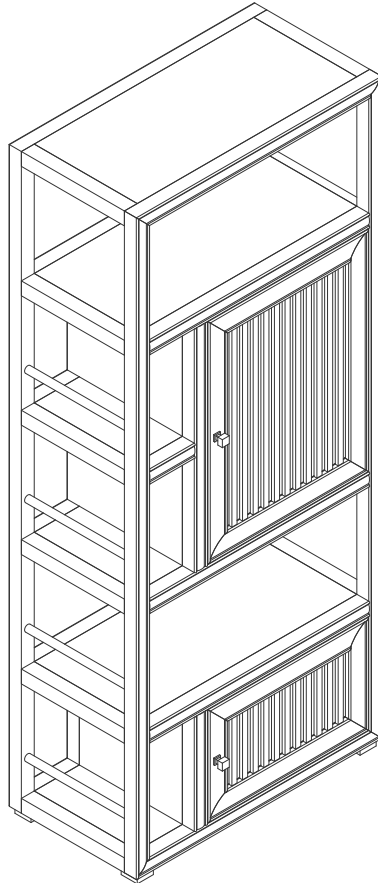

30" ATHENS LINEN CABINET

JAMES MARTIN
VANITIES

E645-BLC30-GW

Features and Materials

Solids: Yellow Poplar

Panels: MDF

Installation Type: Floor Standing and Reversible

Number of Doors: Four

Number of Drawers: 0

Assembly Required: No

Door Panel: Reversible. One Side Finished in Glossy White, One Side Natural Cork
(Pattern: Patchwork)

Hardware Material and Finish: Zinc Alloy in Polished Chrome

European Soft Close Hinges

Adjustable Levels

Dimension

Width: 30"

Depth: 16"

Height: 70-3/4"

30" ATHENS LINEN CABINET

JAMES MARTIN VANITIES

E645-BLC30-GW

Top View

Front View

Knob

All dimensions are nominal

Visit website for warranty and installation information
www.jamesmartinvanities.com

30" ATHENS LINEN CABINET

E645-BLC30-GW