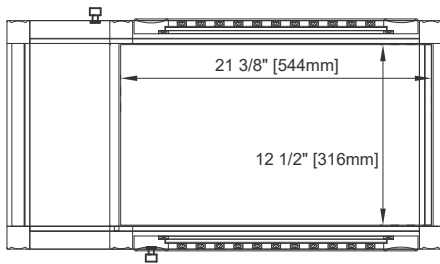

European Soft Close Hinges

Adjustable Levels

Dimension

Width: 30"

Depth: 16"

Height: 70-3/4"

30" ATHENS LINEN CABINET

JAMES MARTIN VANITIES

E645-BLC30-GW

Top View

Front View

Knob

All dimensions are nominal

Visit website for warranty and installation information
www.jamesmartinvanities.com

30" ATHENS LINEN CABINET

E645-BLC30-GW

All dimensions are nominal

Visit website for warranty and installation information
www.jamesmartinvanities.com