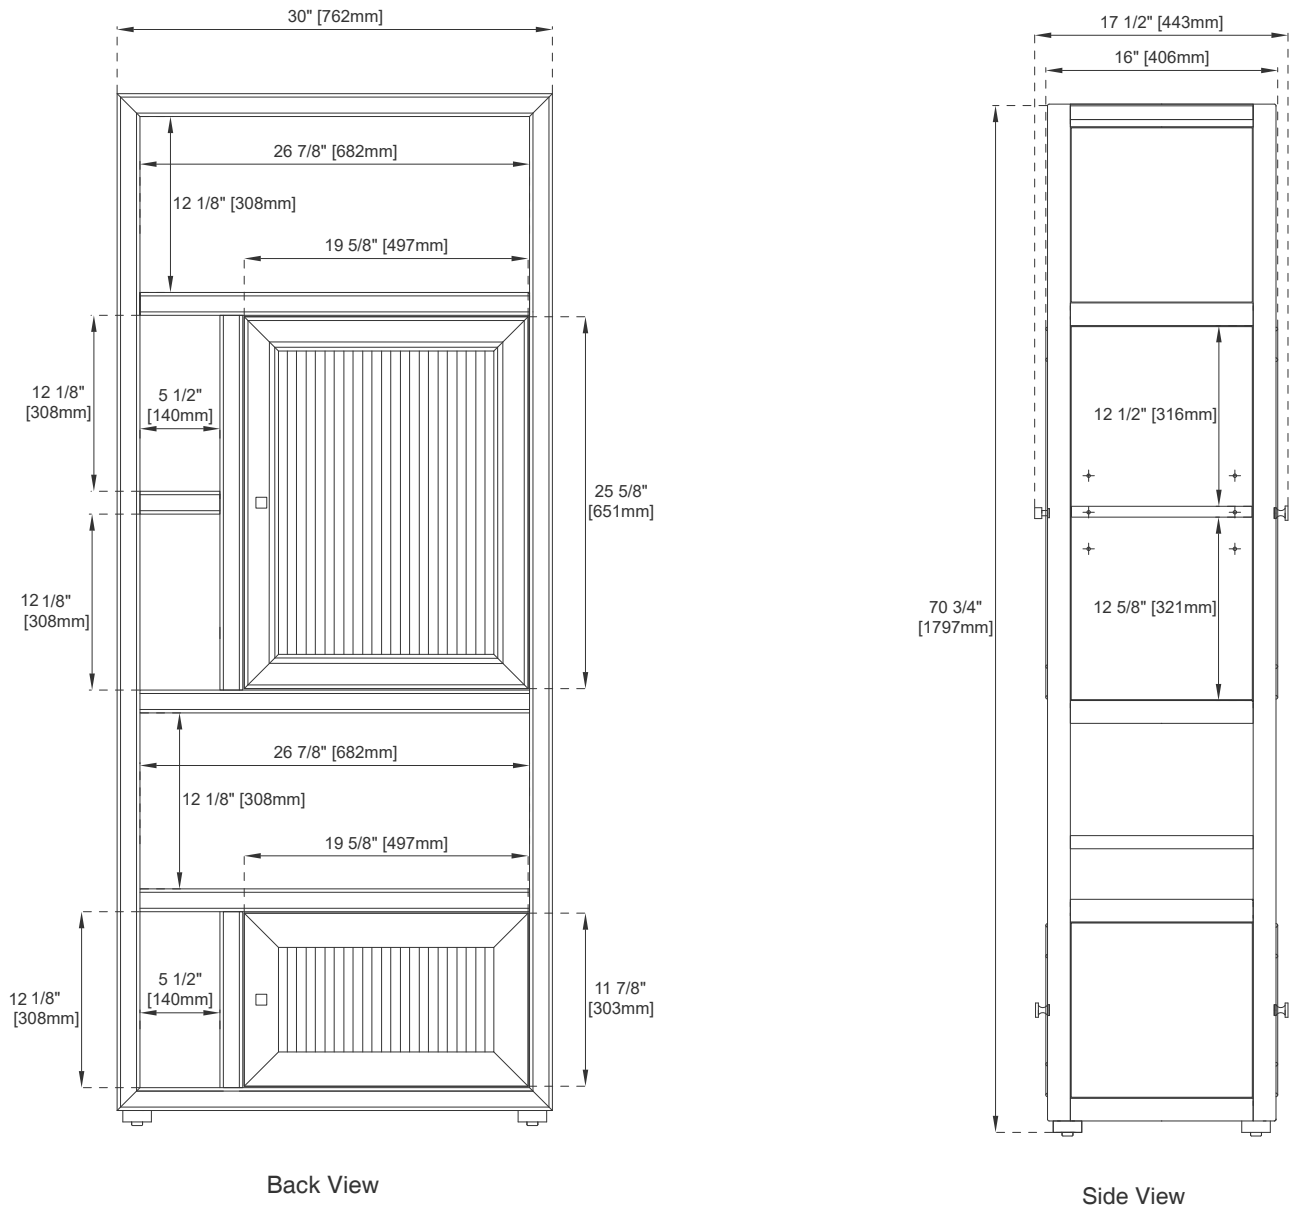

Number of Drawers: 0

Assembly Required: No

Door Panel: Reversible. One Side Finished in Glossy White, One Side Natural Cork
(Pattern: Patchwork)

Hardware Material and Finish: Zinc Alloy in Polished Chrome

European Soft Close Hinges

Adjustable Levels

Dimension

Width: 30"

Depth: 16"

Height: 70-3/4"

30" ATHENS LINEN CABINET

JAMES MARTIN VANITIES

E645-BLC30-GW

Top View

Front View

Knob

All dimensions are nominal

Visit website for warranty and installation information
www.jamesmartinvanities.com

30" ATHENS LINEN CABINET

E645-BLC30-GW

All dimensions are nominal

Visit website for warranty and installation information
www.jamesmartinvanities.com