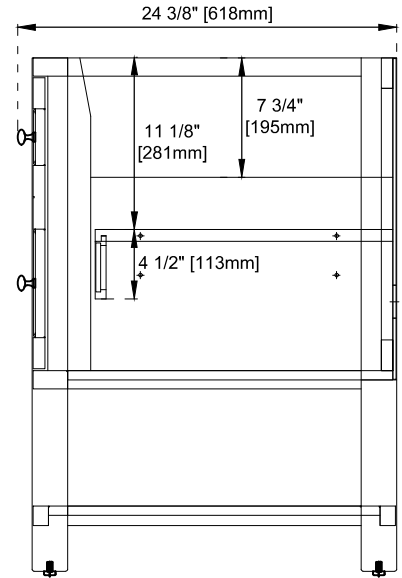

Bamboo Storage Tray: One

Drawer Box Material and Construction: 12mm Plywood/English Dovetail Joinery

Hardware Material and Finish: Zinc Alloy in Matte Black

Fits Drain Hole Size: 1-3/4"

Full Extension, Soft Close Glides

European Soft Close Hinges

Aluminum Laminate Drawer Liners

Dimension

Width:47-7/8"

Depth:23-1/2"

Height:33"

Rough-In Height:21-1/2"

Visit website for warranty and installation information
www.jamesmartinvanities.com

Version:202211

48" BRECKENRIDGE VANITY

330-V48-LNO

Top View

Bamboo Drawer Organizer

Front View

Diagrams are of cabinets only –James Martin Optional Countertops and sinks are not shown

Visit website for warranty and installation information
www.jamesmartinvanities.com

48" BRECKENRIDGE VANITY

330-V48-LNO

Side View

Back View

Diagrams are of cabinets only –James Martin Optional Countertops and sinks are not shown

Visit website for warranty and installation information
www.jamesmartinvanities.com