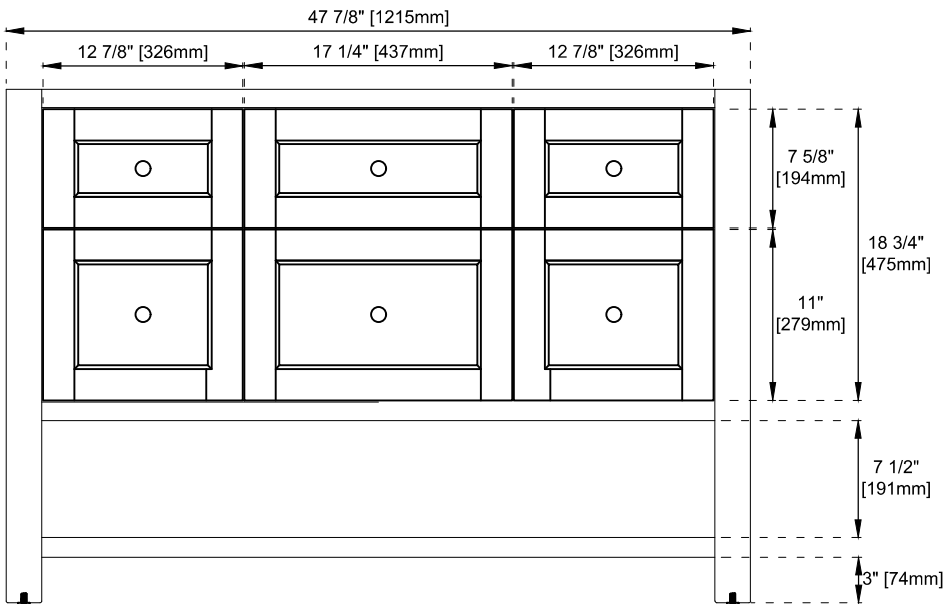

Bamboo Storage Tray: One

Drawer Box Material and Construction: 12mm Plywood/English Dovetail Joinery

Hardware Material and Finish: Zinc Alloy in Matte Black

Fits Drain Hole Size: 1-3/4"

Full Extension, Soft Close Glides

European Soft Close Hinges

Aluminum Laminate Drawer Liners

Dimension

Width:47-7/8"

Depth:23-1/2"

Height:33"

Rough-In Height:21-1/2"

Visit website for warranty and installation information
www.jamesmartinvanities.com

Version:202211

48" BRECKENRIDGE VANITY

330-V48-LNO

Top View

Bamboo Drawer Organizer

Front View

Diagrams are of cabinets only –James Martin Optional Countertops and sinks are not shown

Visit website for warranty and installation information
www.jamesmartinvanities.com

48" BRECKENRIDGE VANITY

330-V48-LNO

Side View

Back View

Diagrams are of cabinets only –James Martin Optional Countertops and sinks are not shown

Visit website for warranty and installation information
www.jamesmartinvanities.com