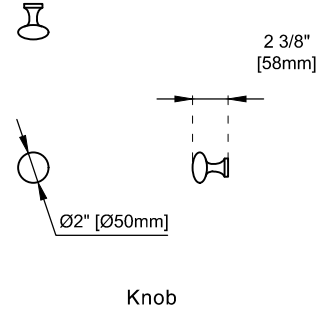

Number of Basins: Single

Vanity Top : Sold Separately - 3cm Top with Sink

Basins Included: No

Number of Doors: One

Number of Drawers: Four

Number of Tip Outs: No

USB/Power Component:Yes (ETL5011080)

Assembly Required: No

Bamboo Storage Tray: One

Drawer Box Material and Construction: 12mm Plywood/English Dovetail Joinery

Hardware Material and Finish: Zinc Alloy in Matte Black

Fits Drain Hole Size: 1-3/4"

Full Extension, Soft Close Glides

European Soft Close Hinges

Aluminum Laminate Drawer Liners

Dimension

Width:47-7/8"

Depth:23-1/2"

Height:33"

Rough-In Height:21-1/2"

Visit website for warranty and installation information
www.jamesmartinvanities.com

Version:202211

48" BRECKENRIDGE VANITY

330-V48-LNO

Top View

Bamboo Drawer Organizer

Front View

Diagrams are of cabinets only –James Martin Optional Countertops and sinks are not shown

Visit website for warranty and installation information
www.jamesmartinvanities.com