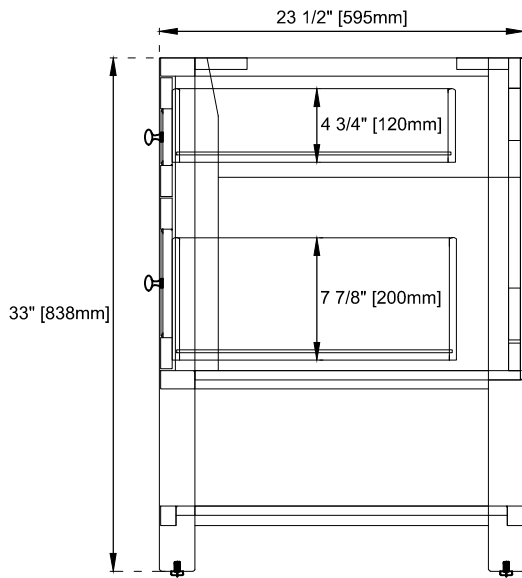

Bamboo Storage Tray: One

Drawer Box Material and Construction: 12mm Plywood/English Dovetail Joinery

Hardware Material and Finish: Zinc Alloy in Matte Black

Fits Drain Hole Size: 1-3/4"

Full Extension, Soft Close Glides

European Soft Close Hinges

Aluminum Laminate Drawer Liners

Dimension

Width:47-7/8"

Depth:23-1/2"

Height:33"

Rough-In Height:21-1/2"

Visit website for warranty and installation information
www.jamesmartinvanities.com

Version:202211

48" BRECKENRIDGE VANITY

330-V48-LNO

Top View

Bamboo Drawer Organizer

Front View

Diagrams are of cabinets only –James Martin Optional Countertops and sinks are not shown

Visit website for warranty and installation information
www.jamesmartinvanities.com

48" BRECKENRIDGE VANITY

330-V48-LNO

Side View

Back View

Diagrams are of cabinets only –James Martin Optional Countertops and sinks are not shown

Visit website for warranty and installation information
www.jamesmartinvanities.com