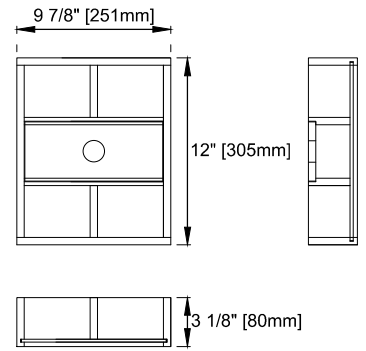

Bamboo Storage Tray: One

Drawer Box Material and Construction: 12mm Plywood/English Dovetail Joinery

Hardware Material and Finish: Zinc Alloy in Matte Black

Fits Drain Hole Size: 1-3/4"

Full Extension, Soft Close Glides

European Soft Close Hinges

Aluminum Laminate Drawer Liners

Dimension

Width:47-7/8"

Depth:23-1/2"

Height:33"

Rough-In Height:21-1/2"

Visit website for warranty and installation information
www.jamesmartinvanities.com

Version:202211

48" BRECKENRIDGE VANITY

330-V48-LNO

Top View

Bamboo Drawer Organizer

Front View

Diagrams are of cabinets only –James Martin Optional Countertops and sinks are not shown

Visit website for warranty and installation information
www.jamesmartinvanities.com