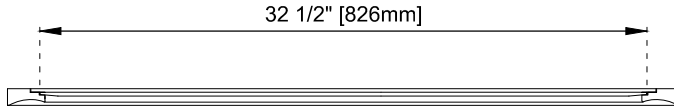

735-M36-LNO

Top View