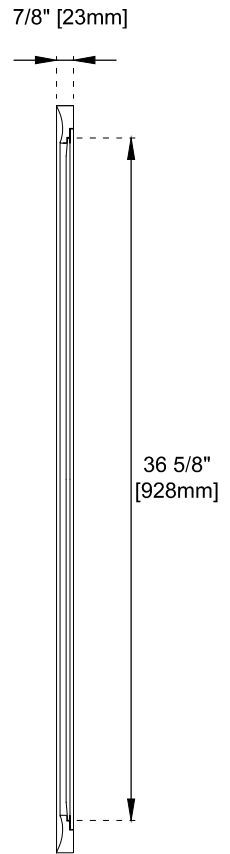

36" Glenbrooke Rectangular Mirror

JAMES MARTIN
VANITIES™

735-M36-LNO

Features

Materials
Solids (Species): Ash
Veneers: N/A
Panels: Plywood
Bevel on Mirror: 1"

Dimension

Width: 36"
Depth: 7/8"
Height: 40"

Visit website for warranty and installation information
www.jamesmartinvanities.com

Version: 202212

36" Glenbrooke Rectangular Mirror

735-M36-LNO

Top View

Front View

Side View

Visit website for warranty and installation information
www.jamesmartinvanities.com

Version:202212