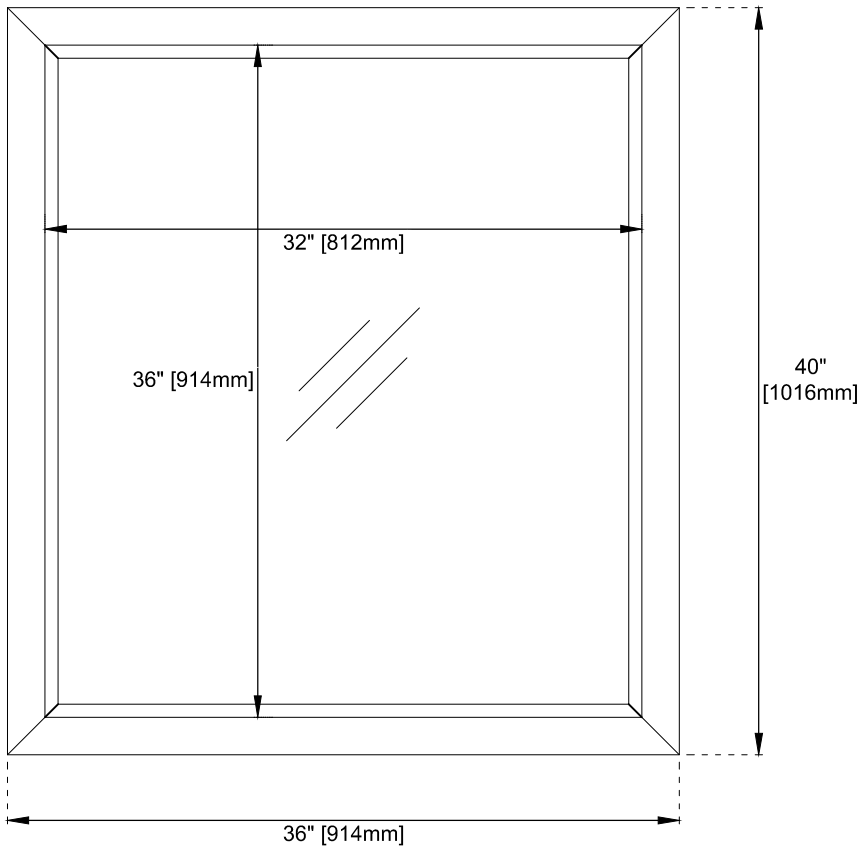

36" Glenbrooke Rectangular Mirror

JAMES MARTIN
VANITIES™

735-M36-LNO

Features

Materials
Solids (Species): Ash
Veneers: N/A
Panels: Plywood
Bevel on Mirror: 1"

Dimension

Width: 36"
Depth: 7/8"
Height: 40"

Visit website for warranty and installation information
www.jamesmartinvanities.com

Version: 202212

36" Glenbrooke Rectangular Mirror

735-M36-LNO

Top View

Front View

Side View

Visit website for warranty and installation information
www.jamesmartinvanities.com

Version:202212