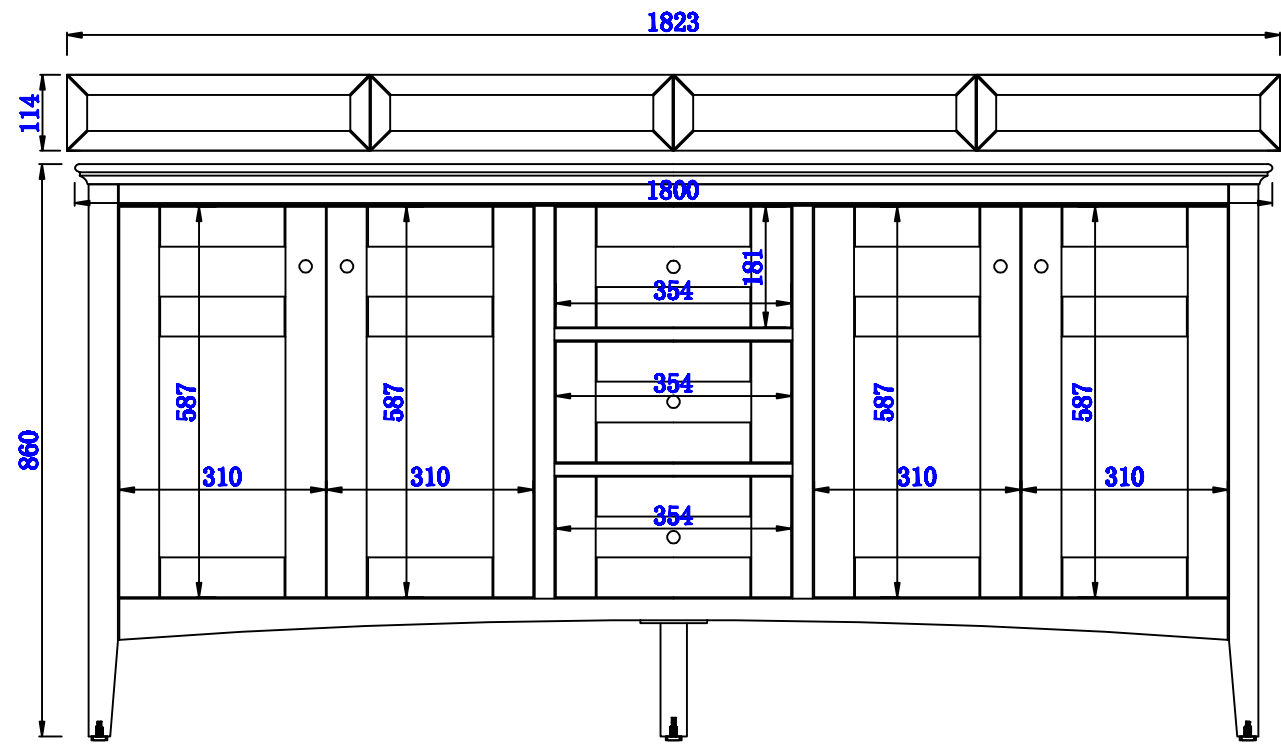

Please consult our website for Countertop Diagrams: [www.jamesmartinvanities.com](http://www.jamesmartinvanities.com)

1829 mm

Item Number:  
527-V72-BW  
527-V72-SL

JAMES MARTIN

VANITIES™

Palisades 1829mm Double Vanity

Diagrams with Dimensions  
page 01 of 03

NOTE ONE: Countertops are not shown in these diagrams. (Cabinet Only)

NOTE TWO: Wood Backsplash (Shown) is designed for the molding detail to align with sinks in James Martin's Optional Countertops.

1829 mm

Item Number:  
527-V72-BW  
527-V72-SL

JAMES MARTIN

VANITIES™

Palisades 1829mm Double Vanity

Diagrams with Dimensions  
page 02 of 03

NOTE ONE: Countertops are not shown in these diagrams. (Cabinet Only)  
NOTE TWO: Internal Shelves(Shown) are designed to align with sinks in James Martin's Optional Countertops.  
Customer's own countertops and sink may align differently, and modification may be required.  
Please consult our website for Countertop Diagrams: [www.jamesmartinvanities.com](http://www.jamesmartinvanities.com)

1829 mm

Item Number:

527-V72-BW  
527-V72-SL

JAMES MARTIN

VANITIES™

Palisades 1829mm Double Vanity

Diagrams with Dimensions  
page 03 of 03

NOTE ONE: Countertops are not shown in these diagrams. (Cabinet Only)