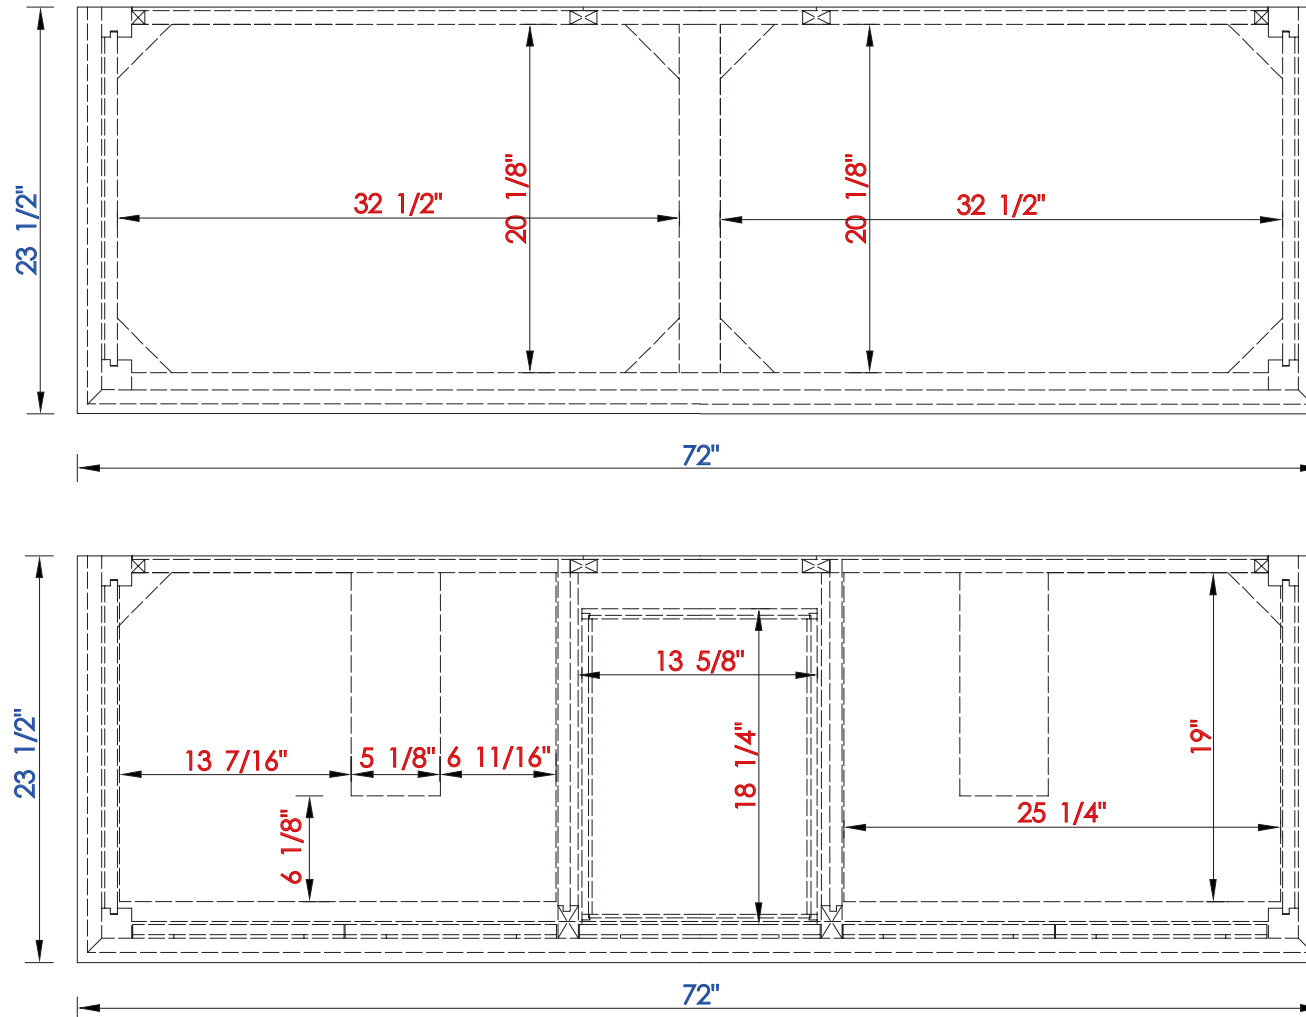

72"

Item Number:

527-V72-BW
527-V72-SL

JAMES MARTIN

VANITIES™

Palisades 72" Double Vanity

Diagrams with Dimensions
page 02 of 03

NOTE ONE: Countertops are not shown in these diagrams. (Cabinet Only)

NOTE TWO: Internal Shelves(Shown) are designed to align with sinks in James Martin's Optional Countertops.
Customer's own countertops and sink may align differently, and modification may be required.
Please consult our website for Countertop Diagrams: www.jamesmartinvanities.com