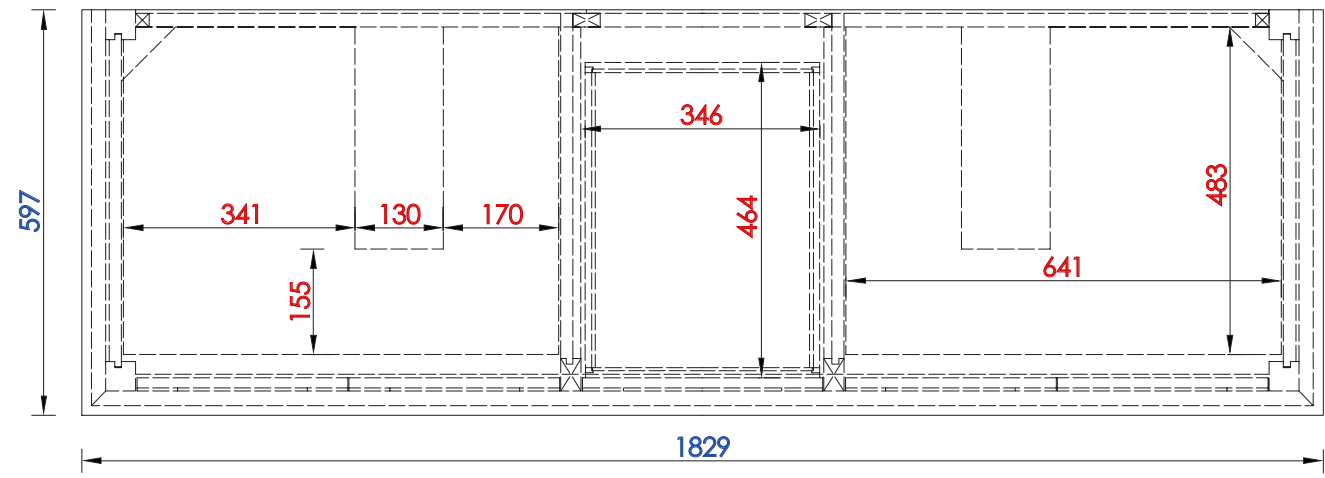

Please consult our website for Countertop Diagrams: [www.jamesmartinvanities.com](http://www.jamesmartinvanities.com)

1829 mm

Item Number:  
527-V72-BW  
527-V72-SL

JAMES MARTIN

VANITIES™

Palisades 1829mm Double Vanity

Diagrams with Dimensions  
page 01 of 03

NOTE ONE: Countertops are not shown in these diagrams. (Cabinet Only)

NOTE TWO: Wood Backsplash (Shown) is designed for the molding detail to align with sinks in James Martin's Optional Countertops.

1829 mm

Item Number:  
527-V72-BW  
527-V72-SL

JAMES MARTIN

VANITIES™

Palisades 1829mm Double Vanity

Diagrams with Dimensions  
page 02 of 03

NOTE ONE: Countertops are not shown in these diagrams. (Cabinet Only)  
NOTE TWO: Internal Shelves(Shown) are designed to align with sinks in James Martin's Optional Countertops.  
Customer's own countertops and sink may align differently, and modification may be required.  
Please consult our website for Countertop Diagrams: [www.jamesmartinvanities.com](http://www.jamesmartinvanities.com)

1829 mm

Item Number:

527-V72-BW  
527-V72-SL

JAMES MARTIN

VANITIES™

Palisades 1829mm Double Vanity

Diagrams with Dimensions  
page 03 of 03

NOTE ONE: Countertops are not shown in these diagrams. (Cabinet Only)