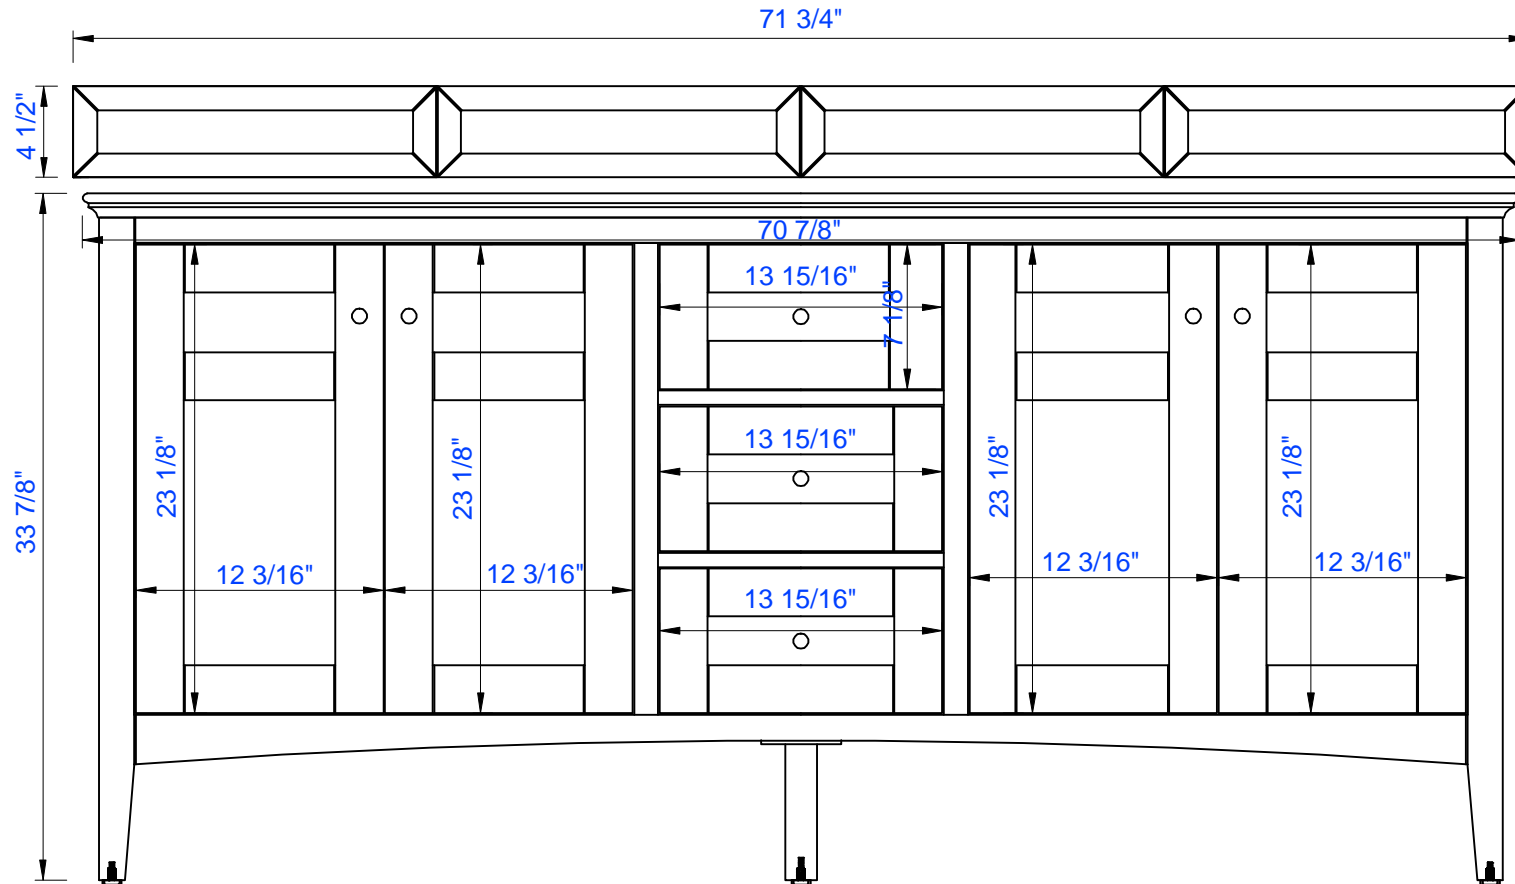

72"

Item Number:

527-V72-BW  
527-V72-SL

JAMES MARTIN

VANITIES™

Palisades 72" Double Vanity

Diagrams with Dimensions  
page 01 of 03

NOTE ONE: Countertops are not shown in these diagrams. (Cabinet Only)

NOTE TWO: Wood Backsplash (Shown) is designed for the molding detail to align with sinks in James Martin's Optional Countertops. Customer's own countertops and sinks may align differently, and modification may be required.

1829 mm

Item Number:  
527-V72-BW  
527-V72-SL

JAMES MARTIN

VANITIES™

Palisades 1829mm Double Vanity

Diagrams with Dimensions  
page 02 of 03

NOTE ONE: Countertops are not shown in these diagrams. (Cabinet Only)  
NOTE TWO: Internal Shelves(Shown) are designed to align with sinks in James Martin's Optional Countertops.  
Customer's own countertops and sink may align differently, and modification may be required.  
Please consult our website for Countertop Diagrams: [www.jamesmartinvanities.com](http://www.jamesmartinvanities.com)

1829 mm

Item Number:

527-V72-BW  
527-V72-SL

JAMES MARTIN

VANITIES™

Palisades 1829mm Double Vanity

Diagrams with Dimensions  
page 03 of 03

NOTE ONE: Countertops are not shown in these diagrams. (Cabinet Only)