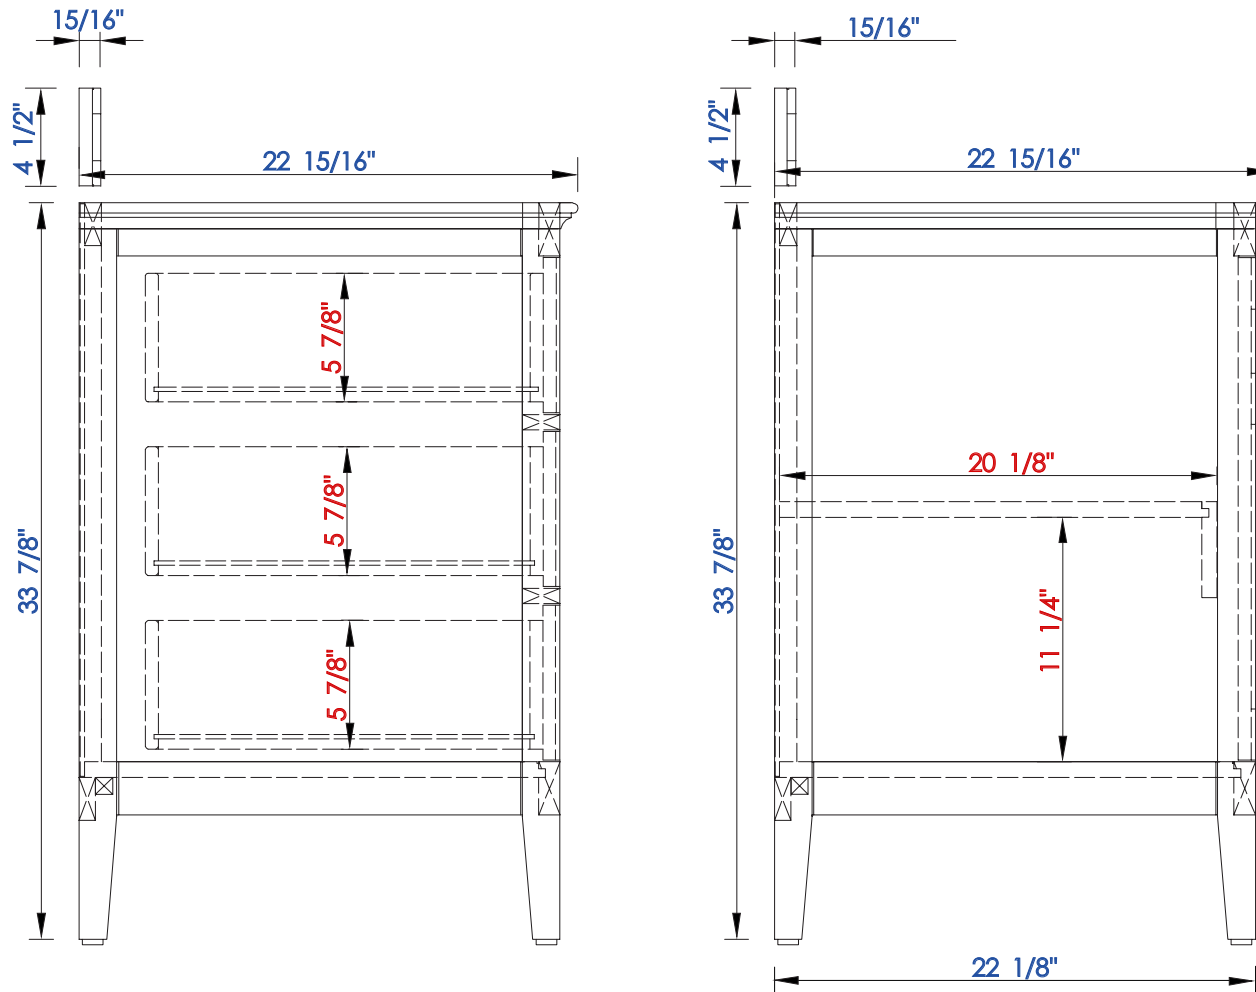

72"

Item Number:

527-V72-BW
527-V72-SL

JAMES MARTIN

VANITIES™

Palisades 72" Double Vanity

Diagrams with Dimensions
page 03 of 03

NOTE ONE: Countertops are not shown in these diagrams. (Cabinet Only)

NOTE TWO: Wood Backsplash (Shown) is designed for the molding detail to align with sinks in James Martin's Optional Countertops. Customer's own countertops and sinks may align differently, and modification may be required.

Please consult our website for Countertop Diagrams: www.jamesmartinvanities.com