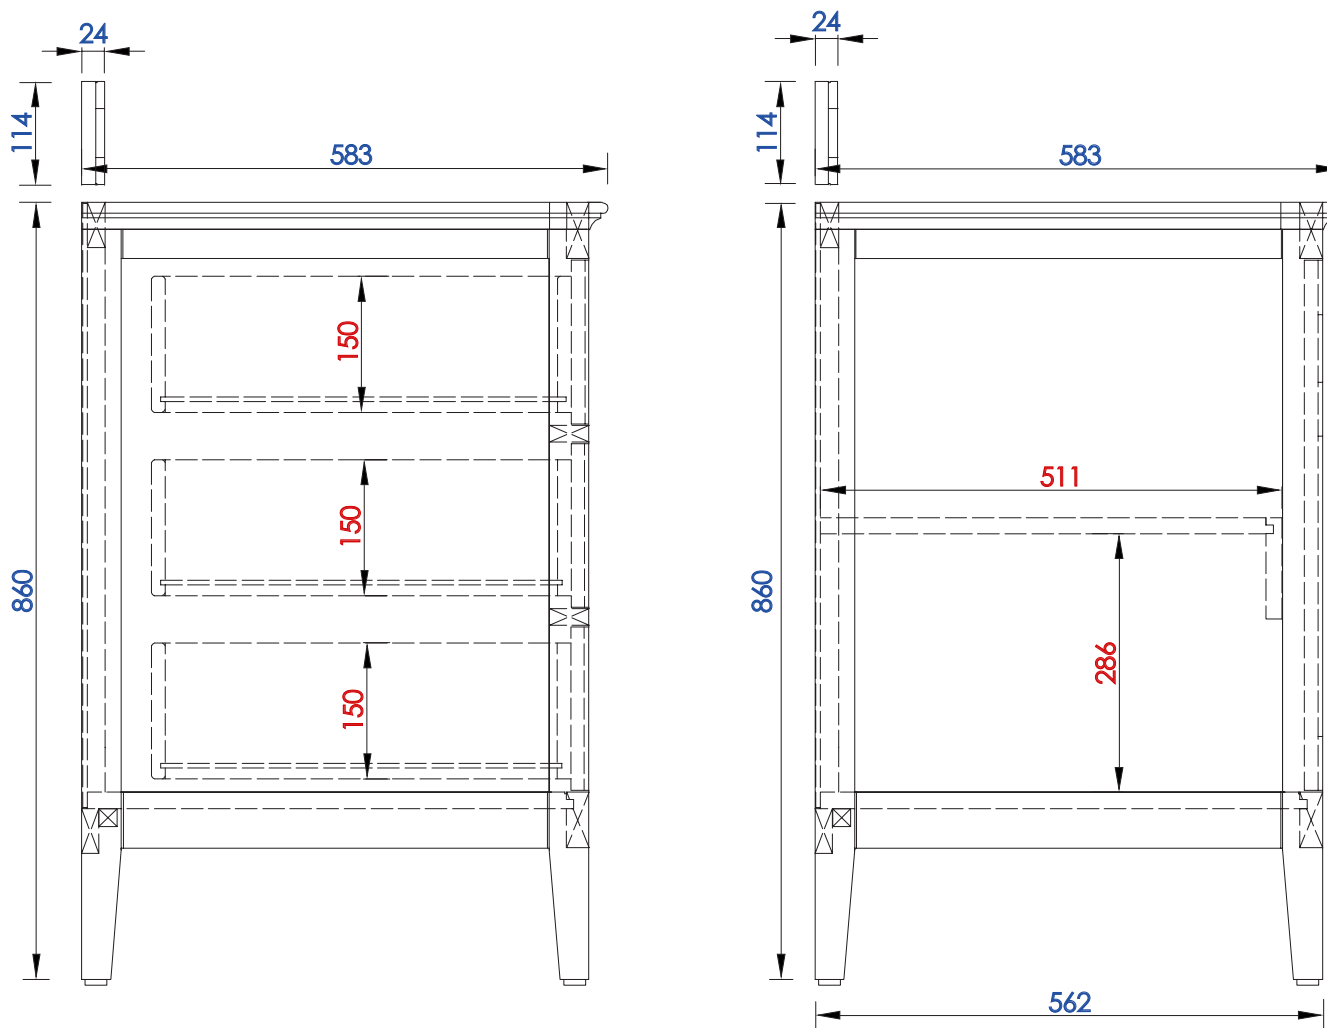

Please consult our website for Countertop Diagrams: [www.jamesmartinvanities.com](http://www.jamesmartinvanities.com)

1829 mm

Item Number:  
527-V72-BW  
527-V72-SL

JAMES MARTIN

VANITIES™

Palisades 1829mm Double Vanity

1829 mm

Item Number:  
527-V72-BW  
527-V72-SL

JAMES MARTIN

VANITIES™

Palisades 1829mm Double Vanity

Diagrams with Dimensions  
page 02 of 03

NOTE ONE: Countertops are not shown in these diagrams. (Cabinet Only)  
NOTE TWO: Internal Shelves(Shown) are designed to align with sinks in James Martin's Optional Countertops.  
Customer's own countertops and sink may align differently, and modification may be required.  
Please consult our website for Countertop Diagrams: [www.jamesmartinvanities.com](http://www.jamesmartinvanities.com)

1829 mm

Item Number:

527-V72-BW  
527-V72-SL

JAMES MARTIN

VANITIES™

Palisades 1829mm Double Vanity

Diagrams with Dimensions  
page 03 of 03

NOTE ONE: Countertops are not shown in these diagrams. (Cabinet Only)

NOTE TWO: Wood Backsplash (Shown) is designed for the molding detail to align with sinks in James Martin's Optional Countertops.

Customer's own countertops and sinks may align differently, and modification may be required.