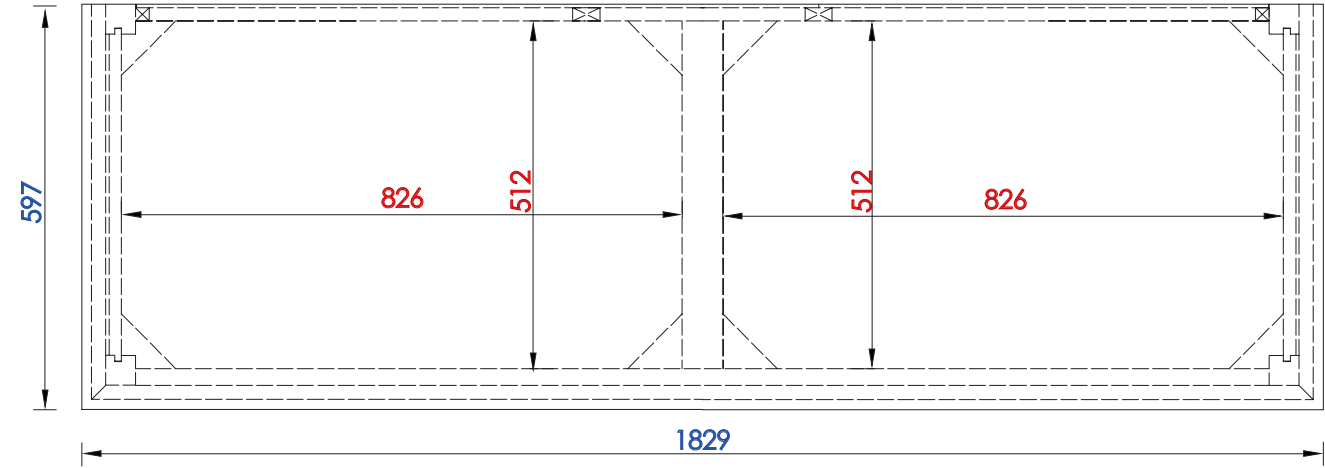

Please consult our website for Countertop Diagrams: [www.jamesmartinvanities.com](http://www.jamesmartinvanities.com)

1829 mm

Item Number:  
527-V72-BW  
527-V72-SL

JAMES MARTIN

VANITIES™

Palisades 1829mm Double Vanity

Diagrams with Dimensions  
page 01 of 03

NOTE ONE: Countertops are not shown in these diagrams. (Cabinet Only)

NOTE TWO: Wood Backsplash (Shown) is designed for the molding detail to align with sinks in James Martin's Optional Countertops.

1829 mm

Item Number:  
527-V72-BW  
527-V72-SL

JAMES MARTIN

VANITIES™

Palisades 1829mm Double Vanity

Diagrams with Dimensions  
page 02 of 03

NOTE ONE: Countertops are not shown in these diagrams. (Cabinet Only)  
NOTE TWO: Internal Shelves(Shown) are designed to align with sinks in James Martin's Optional Countertops.  
Customer's own countertops and sink may align differently, and modification may be required.  
Please consult our website for Countertop Diagrams: [www.jamesmartinvanities.com](http://www.jamesmartinvanities.com)

1829 mm

Item Number:

527-V72-BW  
527-V72-SL

JAMES MARTIN

VANITIES™

Palisades 1829mm Double Vanity

Diagrams with Dimensions  
page 03 of 03

NOTE ONE: Countertops are not shown in these diagrams. (Cabinet Only)