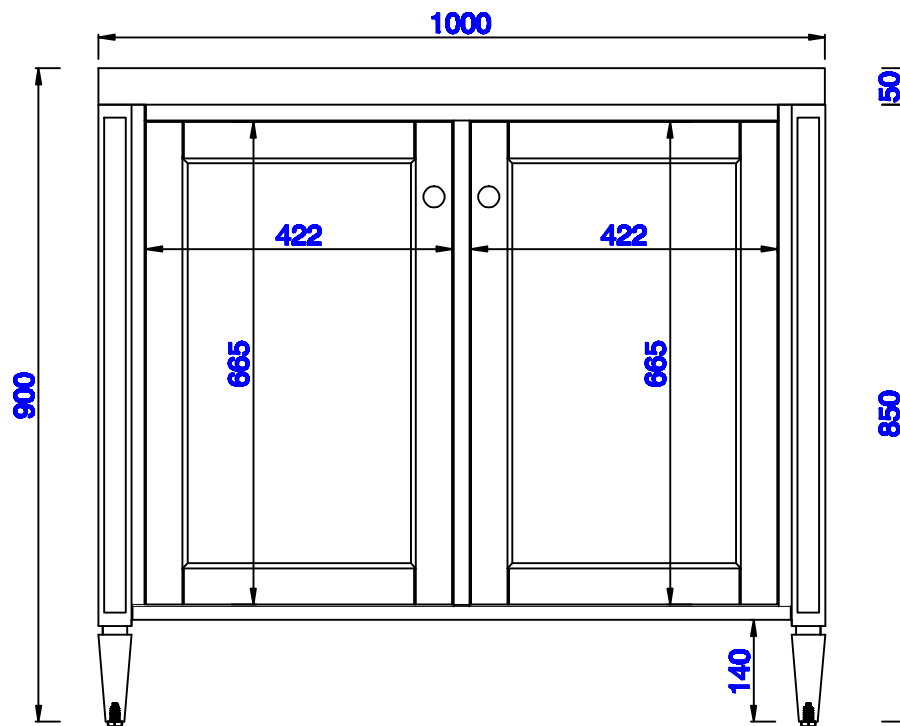

39.5"

Item Number:
E652-V39.5-BKO
E652-V39.5-GW
E652-V39.5-MCA
E652-V39.5-NVB

JAMES MARTIN

VANITIES™

Brittania 39.5" Single Vanity Cabinet
Diagrams with Dimensions
page 01 of 03

NOTE ONE: Countertop with integrated sink is shown on this cabinet
NOTE TWO: This vanity does not have a Backsplash.

Version:202009

39.5"

Item Number:
E652-V39.5-BKO
E652-V39.5-GW
E652-V39.5-MCA
E652-V39.5-NVB

JAMES MARTIN

VANITIES™

Brittania 39.5" Single Vanity Cabinet
Diagrams with Dimensions
page 02 of 03

NOTE ONE: Countertop with integrated sink is shown on this cabinet.

Version:202009

39.5"

Item Number:
E652-V39.5-BKO
E652-V39.5-GW
E652-V39.5-MCA
E652-V39.5-NVB

JAMES MARTIN

VANITIES™

Brittania 39.5" Single Vanity Cabinet
Diagrams with Dimensions
page 03 of 03

NOTE ONE: Countertop with integrated sink is shown on this cabinet
NOTE TWO: This vanity does not have a Backsplash.

Version:202009

1003mm

Item Number:
E652-V39.5-BKO
E652-V39.5-GW
E652-V39.5-MCA
E652-V39.5-NVB

JAMES MARTIN

VANITIES™

Brittania 1003mm Single Vanity Cabinet
Diagrams with Dimensions
page 01 of 03

NOTE ONE: Countertop with integrated sink is shown on this cabinet
NOTE TWO: This vanity does not have a Backsplash.