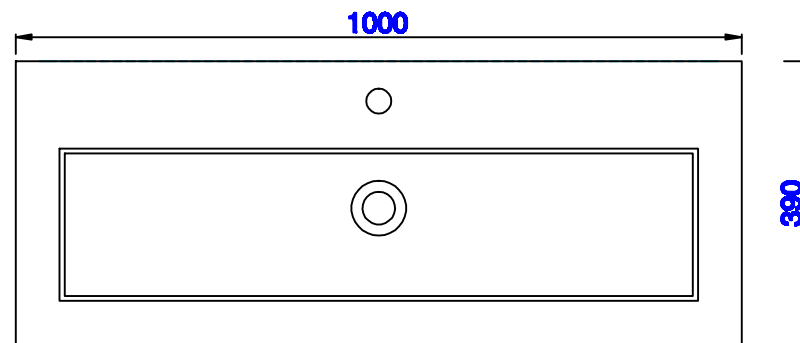

39.5"

Item Number:
E652-V39.5-BKO
E652-V39.5-GW
E652-V39.5-MCA
E652-V39.5-NVB

JAMES MARTIN

VANITIES™

Brittania 39.5" Single Vanity Cabinet
Diagrams with Dimensions
page 01 of 03

NOTE ONE: Countertop with integrated sink is shown on this cabinet
NOTE TWO: This vanity does not have a Backsplash.

Version:202009

1003mm

Item Number:
E652-V39.5-BKO
E652-V39.5-GW
E652-V39.5-MCA
E652-V39.5-NVB

JAMES MARTIN

VANITIES™

Brittania 1003mm Single Vanity Cabinet
Diagrams with Dimensions
page 01 of 03

NOTE ONE: Countertop with integrated sink is shown on this cabinet
NOTE TWO: This vanity does not have a Backsplash.

Version:202009

Item Number:
E652-V39.5-BKO
E652-V39.5-GW
E652-V39.5-MCA
E652-V39.5-NVB

JAMES MARTIN

VANITIES™

Brittania 1003mm Single Vanity Cabinet
Diagrams with Dimensions
page 02 of 03

NOTE ONE: Countertop with integrated sink is shown on this cabinet.

1003mm

Item Number:
E652-V39.5-BKO
E652-V39.5-GW
E652-V39.5-MCA
E652-V39.5-NVB

JAMES MARTIN

VANITIES™

Brittania 1003mm Single Vanity Cabinet
Diagrams with Dimensions
page 03 of 03

NOTE ONE: Countertop with integrated sink is shown on this cabinet
NOTE TWO: This vanity does not have a Backsplash.