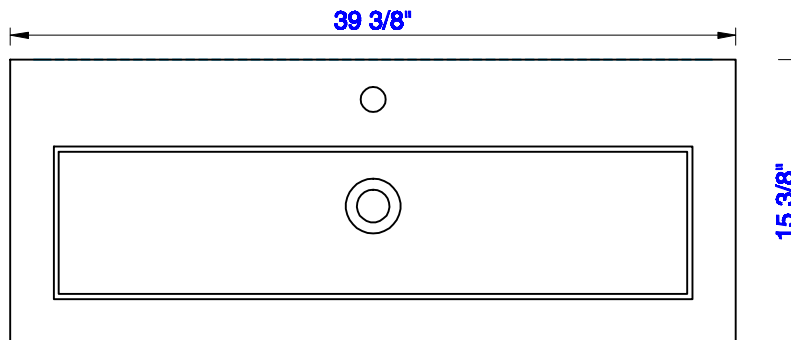

39.5"

Item Number:
E652-V39.5-BKO
E652-V39.5-GW
E652-V39.5-MCA
E652-V39.5-NVB

JAMES MARTIN

VANITIES™

Brittania 39.5" Single Vanity Cabinet
Diagrams with Dimensions
page 01 of 03

NOTE ONE: Countertop with integrated sink is shown on this cabinet
NOTE TWO: This vanity does not have a Backsplash.

Version:202009

39.5"

Item Number:
E652-V39.5-BKO
E652-V39.5-GW
E652-V39.5-MCA
E652-V39.5-NVB

JAMES MARTIN

VANITIES™

Brittania 39.5" Single Vanity Cabinet
Diagrams with Dimensions
page 02 of 03

NOTE ONE: Countertop with integrated sink is shown on this cabinet.

Version:202009

39.5"

Item Number:
E652-V39.5-BKO
E652-V39.5-GW
E652-V39.5-MCA
E652-V39.5-NVB

JAMES MARTIN

VANITIES™

Brittania 39.5" Single Vanity Cabinet
Diagrams with Dimensions
page 03 of 03

NOTE ONE: Countertop with integrated sink is shown on this cabinet
NOTE TWO: This vanity does not have a Backsplash.

Version:202009

1003mm

Item Number:
E652-V39.5-BKO
E652-V39.5-GW
E652-V39.5-MCA
E652-V39.5-NVB

JAMES MARTIN

VANITIES™

Brittania 1003mm Single Vanity Cabinet
Diagrams with Dimensions
page 01 of 03

NOTE ONE: Countertop with integrated sink is shown on this cabinet
NOTE TWO: This vanity does not have a Backsplash.