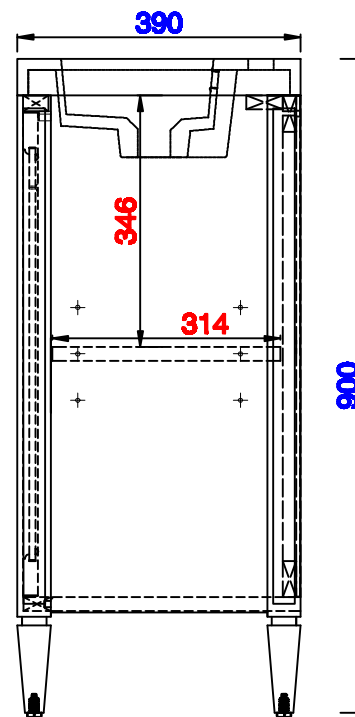

39.5"

Item Number:
E652-V39.5-BKO
E652-V39.5-GW
E652-V39.5-MCA
E652-V39.5-NVB

JAMES MARTIN

VANITIES™

Brittania 39.5" Single Vanity Cabinet
Diagrams with Dimensions
page 01 of 03

NOTE ONE: Countertop with integrated sink is shown on this cabinet
NOTE TWO: This vanity does not have a Backsplash.

Version:202009

39.5"

Item Number:
E652-V39.5-BKO
E652-V39.5-GW
E652-V39.5-MCA
E652-V39.5-NVB

JAMES MARTIN

VANITIES™

Brittania 39.5" Single Vanity Cabinet
Diagrams with Dimensions
page 03 of 03

NOTE ONE: Countertop with integrated sink is shown on this cabinet
NOTE TWO: This vanity does not have a Backsplash.

Version:202009

1003mm

Item Number:
E652-V39.5-BKO
E652-V39.5-GW
E652-V39.5-MCA
E652-V39.5-NVB

JAMES MARTIN

VANITIES™

Brittania 1003mm Single Vanity Cabinet
Diagrams with Dimensions
page 01 of 03

NOTE ONE: Countertop with integrated sink is shown on this cabinet
NOTE TWO: This vanity does not have a Backsplash.

1003mm

Item Number:
E652-V39.5-BKO
E652-V39.5-GW
E652-V39.5-MCA
E652-V39.5-NVB

JAMES MARTIN

VANITIES™

Brittania 1003mm Single Vanity Cabinet
Diagrams with Dimensions
page 03 of 03

NOTE ONE: Countertop with integrated sink is shown on this cabinet
NOTE TWO: This vanity does not have a Backsplash.