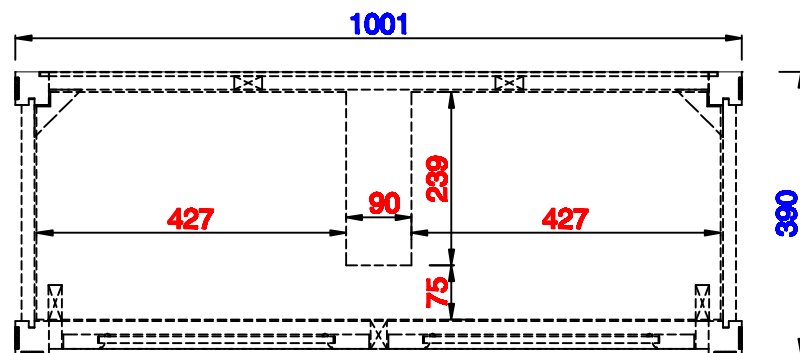

39.5"

Item Number:
E652-V39.5-BKO
E652-V39.5-GW
E652-V39.5-MCA
E652-V39.5-NVB

JAMES MARTIN

VANITIES™

Brittania 39.5" Single Vanity Cabinet
Diagrams with Dimensions
page 01 of 03

NOTE ONE: Countertop with integrated sink is shown on this cabinet
NOTE TWO: This vanity does not have a Backsplash.

Version:202009

1003mm

Item Number:
E652-V39.5-BKO
E652-V39.5-GW
E652-V39.5-MCA
E652-V39.5-NVB

JAMES MARTIN

VANITIES™

Brittania 1003mm Single Vanity Cabinet
Diagrams with Dimensions
page 01 of 03

NOTE ONE: Countertop with integrated sink is shown on this cabinet
NOTE TWO: This vanity does not have a Backsplash.

Version:202009

Item Number:
E652-V39.5-BKO
E652-V39.5-GW
E652-V39.5-MCA
E652-V39.5-NVB

JAMES MARTIN

VANITIES™

Brittania 1003mm Single Vanity Cabinet
Diagrams with Dimensions
page 02 of 03

NOTE ONE: Countertop with integrated sink is shown on this cabinet.

1003mm

Item Number:
E652-V39.5-BKO
E652-V39.5-GW
E652-V39.5-MCA
E652-V39.5-NVB

JAMES MARTIN

VANITIES™

Brittania 1003mm Single Vanity Cabinet
Diagrams with Dimensions
page 03 of 03

NOTE ONE: Countertop with integrated sink is shown on this cabinet
NOTE TWO: This vanity does not have a Backsplash.