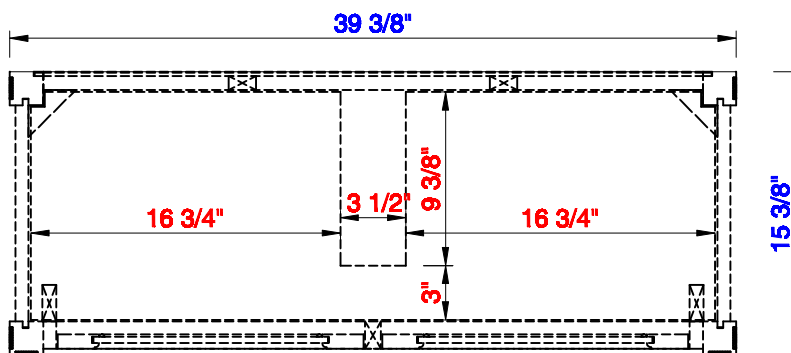

39.5"

Item Number:
E652-V39.5-BKO
E652-V39.5-GW
E652-V39.5-MCA
E652-V39.5-NVB

JAMES MARTIN

VANITIES™

Brittania 39.5" Single Vanity Cabinet
Diagrams with Dimensions
page 01 of 03

NOTE ONE: Countertop with integrated sink is shown on this cabinet
NOTE TWO: This vanity does not have a Backsplash.

Version:202009

39.5"

Item Number:
E652-V39.5-BKO
E652-V39.5-GW
E652-V39.5-MCA
E652-V39.5-NVB

JAMES MARTIN

VANITIES™

Brittania 39.5" Single Vanity Cabinet
Diagrams with Dimensions
page 02 of 03

NOTE ONE: Countertop with integrated sink is shown on this cabinet.

Version:202009

39.5"

Item Number:
E652-V39.5-BKO
E652-V39.5-GW
E652-V39.5-MCA
E652-V39.5-NVB

JAMES MARTIN

VANITIES™

Brittania 39.5" Single Vanity Cabinet
Diagrams with Dimensions
page 03 of 03

NOTE ONE: Countertop with integrated sink is shown on this cabinet
NOTE TWO: This vanity does not have a Backsplash.

Version:202009

1003mm

Item Number:
E652-V39.5-BKO
E652-V39.5-GW
E652-V39.5-MCA
E652-V39.5-NVB

JAMES MARTIN

VANITIES™

Brittania 1003mm Single Vanity Cabinet
Diagrams with Dimensions
page 01 of 03

NOTE ONE: Countertop with integrated sink is shown on this cabinet
NOTE TWO: This vanity does not have a Backsplash.