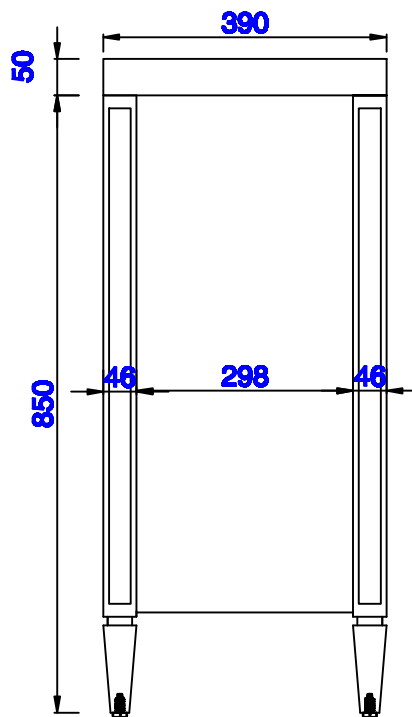

39.5"

Item Number:
E652-V39.5-BKO
E652-V39.5-GW
E652-V39.5-MCA
E652-V39.5-NVB

JAMES MARTIN

VANITIES™

Brittania 39.5" Single Vanity Cabinet
Diagrams with Dimensions
page 01 of 03

NOTE ONE: Countertop with integrated sink is shown on this cabinet
NOTE TWO: This vanity does not have a Backsplash.

Version:202009

1003mm

Item Number:
E652-V39.5-BKO
E652-V39.5-GW
E652-V39.5-MCA
E652-V39.5-NVB

JAMES MARTIN

VANITIES™

Brittania 1003mm Single Vanity Cabinet
Diagrams with Dimensions
page 01 of 03

NOTE ONE: Countertop with integrated sink is shown on this cabinet
NOTE TWO: This vanity does not have a Backsplash.

Version:202009

Item Number:
E652-V39.5-BKO
E652-V39.5-GW
E652-V39.5-MCA
E652-V39.5-NVB

JAMES MARTIN

VANITIES™

Brittania 1003mm Single Vanity Cabinet
Diagrams with Dimensions
page 02 of 03

NOTE ONE: Countertop with integrated sink is shown on this cabinet.

1003mm

Item Number:
E652-V39.5-BKO
E652-V39.5-GW
E652-V39.5-MCA
E652-V39.5-NVB

JAMES MARTIN

VANITIES™

Brittania 1003mm Single Vanity Cabinet
Diagrams with Dimensions
page 03 of 03

NOTE ONE: Countertop with integrated sink is shown on this cabinet
NOTE TWO: This vanity does not have a Backsplash.