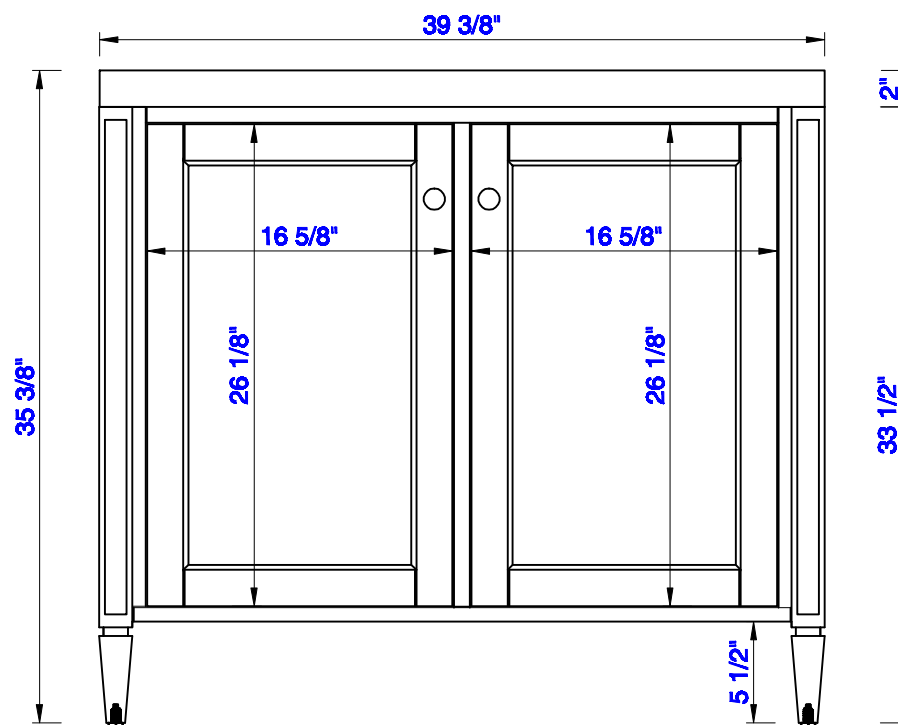

39.5"

Item Number:
E652-V39.5-BKO
E652-V39.5-GW
E652-V39.5-MCA
E652-V39.5-NVB

JAMES MARTIN

VANITIES™

Brittania 39.5" Single Vanity Cabinet
Diagrams with Dimensions
page 01 of 03

NOTE ONE: Countertop with integrated sink is shown on this cabinet
NOTE TWO: This vanity does not have a Backsplash.

Version:202009

39.5"

Item Number:
E652-V39.5-BKO
E652-V39.5-GW
E652-V39.5-MCA
E652-V39.5-NVB

JAMES MARTIN

VANITIES™

Brittania 39.5" Single Vanity Cabinet
Diagrams with Dimensions
page 02 of 03

NOTE ONE: Countertop with integrated sink is shown on this cabinet.

Version:202009

39.5"

Item Number:
E652-V39.5-BKO
E652-V39.5-GW
E652-V39.5-MCA
E652-V39.5-NVB

JAMES MARTIN

VANITIES™

Brittania 39.5" Single Vanity Cabinet
Diagrams with Dimensions
page 03 of 03

NOTE ONE: Countertop with integrated sink is shown on this cabinet
NOTE TWO: This vanity does not have a Backsplash.

Version:202009

1003mm

Item Number:
E652-V39.5-BKO
E652-V39.5-GW
E652-V39.5-MCA
E652-V39.5-NVB

JAMES MARTIN

VANITIES™

Brittania 1003mm Single Vanity Cabinet
Diagrams with Dimensions
page 01 of 03

NOTE ONE: Countertop with integrated sink is shown on this cabinet
NOTE TWO: This vanity does not have a Backsplash.