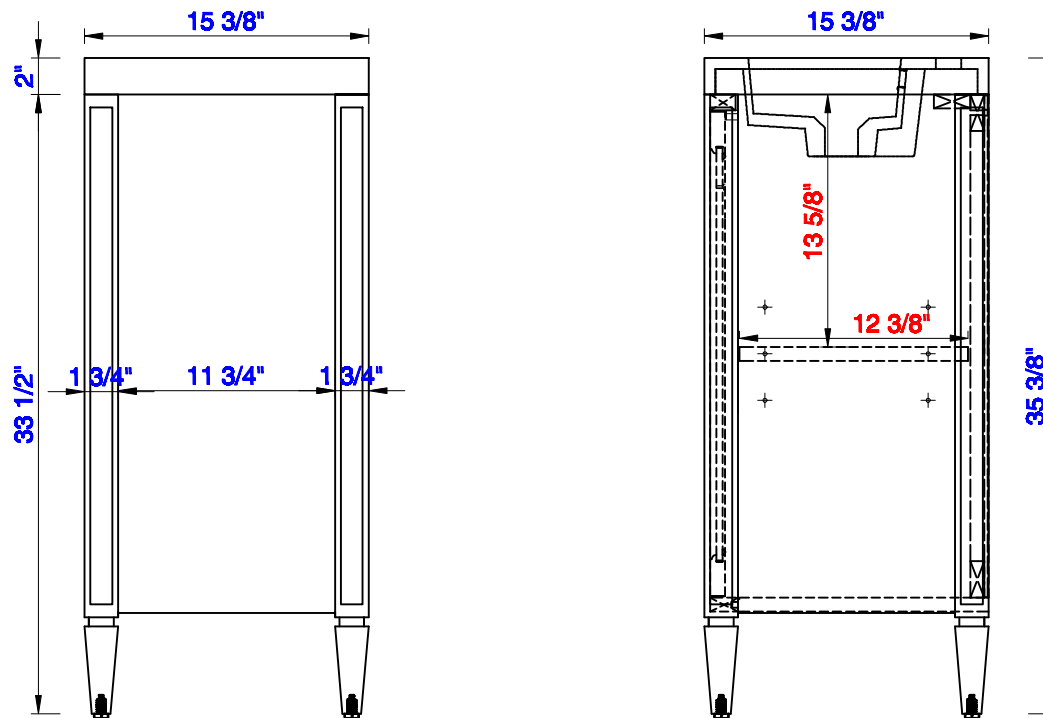

39.5"

Item Number:
E652-V39.5-BKO
E652-V39.5-GW
E652-V39.5-MCA
E652-V39.5-NVB

JAMES MARTIN

VANITIES™

Brittania 39.5" Single Vanity Cabinet
Diagrams with Dimensions
page 01 of 03

NOTE ONE: Countertop with integrated sink is shown on this cabinet
NOTE TWO: This vanity does not have a Backsplash.

Version:202009

39.5"

Item Number:
E652-V39.5-BKO
E652-V39.5-GW
E652-V39.5-MCA
E652-V39.5-NVB

JAMES MARTIN

VANITIES™

Brittania 39.5" Single Vanity Cabinet
Diagrams with Dimensions
page 02 of 03

NOTE ONE: Countertop with integrated sink is shown on this cabinet.

Version:202009

39.5"

Item Number:
E652-V39.5-BKO
E652-V39.5-GW
E652-V39.5-MCA
E652-V39.5-NVB

JAMES MARTIN

VANITIES™

Brittania 39.5" Single Vanity Cabinet
Diagrams with Dimensions
page 03 of 03

NOTE ONE: Countertop with integrated sink is shown on this cabinet
NOTE TWO: This vanity does not have a Backsplash.

Version:202009

1003mm

Item Number:
E652-V39.5-BKO
E652-V39.5-GW
E652-V39.5-MCA
E652-V39.5-NVB

JAMES MARTIN

VANITIES™

Brittania 1003mm Single Vanity Cabinet
Diagrams with Dimensions
page 01 of 03

NOTE ONE: Countertop with integrated sink is shown on this cabinet
NOTE TWO: This vanity does not have a Backsplash.