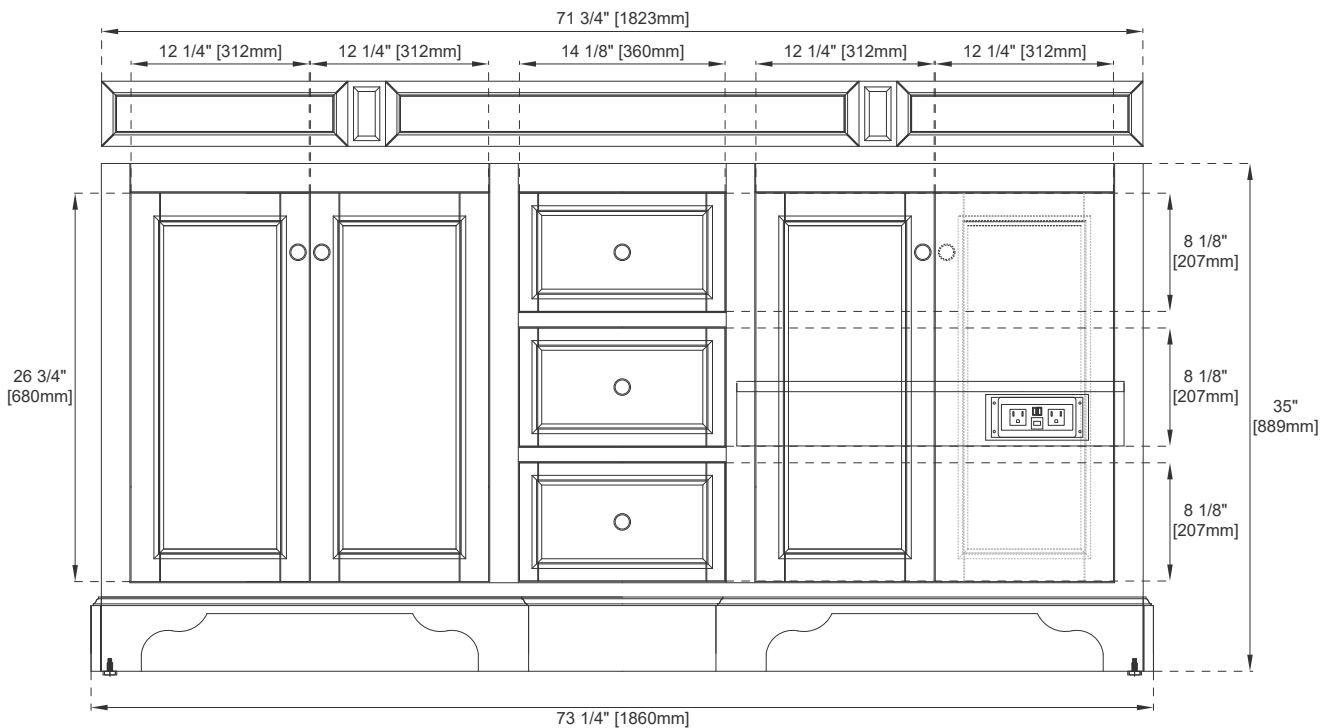

72" DE SOTO VANITY

JAMES MARTIN
VANITIES

825-V72-BW

Features and Materials

Solids: Yellow Poplar;
Panels: Plywood & MDF
Installation Type: Floor Standing
Number of Basins: Two, with Optional 3cm Top
Vanity Top Included: NO, Optional 3cm Tops Available with Sinks
Basins Included: NO
Overflow: Yes, Front Facing
Optional Wooden Backsplash
Number of Doors: Four
Number of Drawers: Three
Assembly Type: Installation of Optional 3cm Top with Sink
Storage Tray: Yes, Faux Shagreen
USB/Power Component: YES (ETL5011080)
Cord Length: 6'6"
Drawer Box Material and Construction: 15mm Poplar/English Dovetail Joinery
Hardware Material and Finish: Zinc Alloy in Satin Nickel
Fits Drain Hole Size: 1 3/4"
Full Extension, Soft Close Glides
European Soft Close Hinges
Aluminum Laminate Drawer Liners
Adjustable Levels

Dimension

Width: 73-1/4"
Depth: 23-1/2"
Height: 35"
Rough-In Height: 21-1/2"

72" DE SOTO VANITY

JAMES MARTIN VANITIES

825-V72-BW

Knob

Faux Shagreen Storage Tray

Top View

72" DE SOTO VANITY

JAMES MARTIN VANITIES

825-V72-BW

Side View 1

Side View 2

Back View

All dimensions are nominal

Diagrams are of cabinet only—James Martin Optional Countertops and sinks are not shown