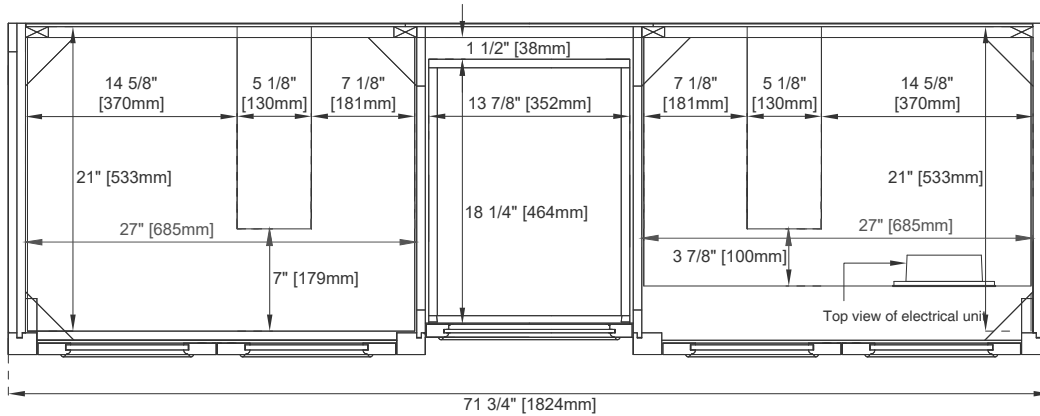

72" DE SOTO VANITY

JAMES MARTIN
VANITIES

825-V72-BW

Features and Materials

Solids: Yellow Poplar;
Panels: Plywood & MDF
Installation Type: Floor Standing
Number of Basins: Two, with Optional 3cm Top
Vanity Top Included: NO, Optional 3cm Tops Available with Sinks
Basins Included: NO
Overflow: Yes, Front Facing
Optional Wooden Backsplash
Number of Doors: Four
Number of Drawers: Three
Assembly Type: Installation of Optional 3cm Top with Sink
Storage Tray: Yes, Faux Shagreen
USB/Power Component: YES (ETL5011080)
Cord Length: 6'6"
Drawer Box Material and Construction: 15mm Poplar/English Dovetail Joinery
Hardware Material and Finish: Zinc Alloy in Satin Nickel
Fits Drain Hole Size: 1 3/4"
Full Extension, Soft Close Glides
European Soft Close Hinges
Aluminum Laminate Drawer Liners
Adjustable Levels

Dimension

Width: 73-1/4"
Depth: 23-1/2"
Height: 35"
Rough-In Height: 21-1/2"

72" DE SOTO VANITY

JAMES MARTIN VANITIES

825-V72-BW

Knob

Faux Shagreen Storage Tray

Top View

72" DE SOTO VANITY

JAMES MARTIN VANITIES

825-V72-BW

Side View 1

Side View 2

Back View

All dimensions are nominal

Diagrams are of cabinet only—James Martin Optional Countertops and sinks are not shown