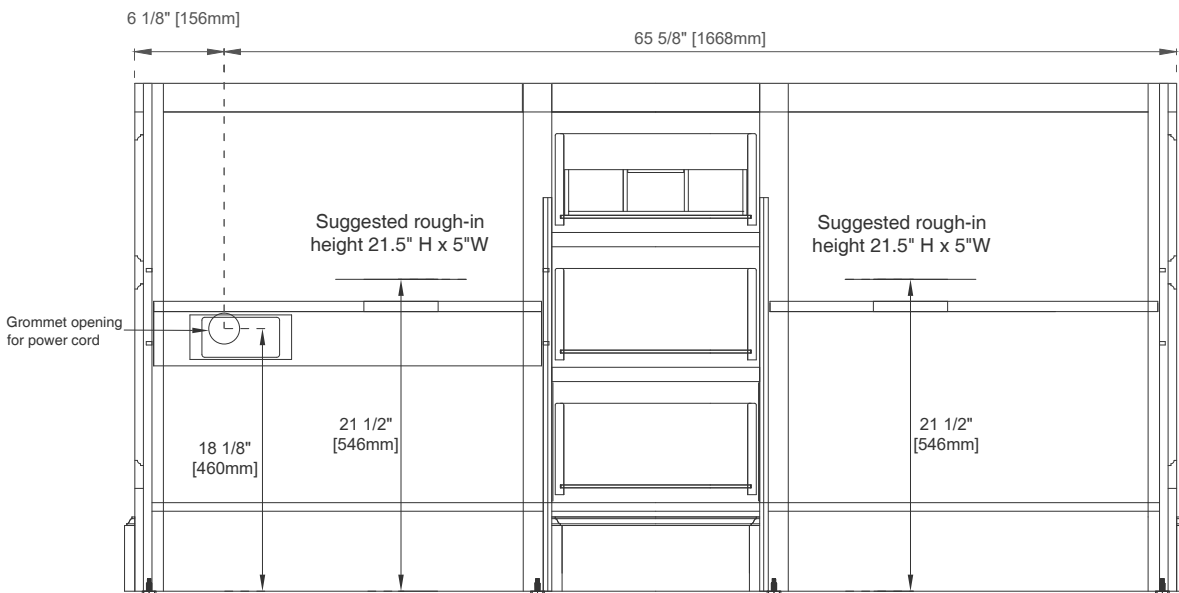

72" DE SOTO VANITY

JAMES MARTIN
VANITIES

825-V72-BW

Features and Materials

Solids: Yellow Poplar;
Panels: Plywood & MDF
Installation Type: Floor Standing
Number of Basins: Two, with Optional 3cm Top
Vanity Top Included: NO, Optional 3cm Tops Available with Sinks
Basins Included: NO
Overflow: Yes, Front Facing
Optional Wooden Backsplash
Number of Doors: Four
Number of Drawers: Three
Assembly Type: Installation of Optional 3cm Top with Sink
Storage Tray: Yes, Faux Shagreen
USB/Power Component: YES (ETL5011080)
Cord Length: 6'6"
Drawer Box Material and Construction: 15mm Poplar/English Dovetail Joinery
Hardware Material and Finish: Zinc Alloy in Satin Nickel
Fits Drain Hole Size: 1 3/4"
Full Extension, Soft Close Glides
European Soft Close Hinges
Aluminum Laminate Drawer Liners
Adjustable Levels

Dimension

Width: 73-1/4"
Depth: 23-1/2"
Height: 35"
Rough-In Height: 21-1/2"

72" DE SOTO VANITY

JAMES MARTIN VANITIES

825-V72-BW

Knob

Faux Shagreen Storage Tray

Top View

72" DE SOTO VANITY

JAMES MARTIN VANITIES

825-V72-BW

Side View 1

Side View 2

Back View

All dimensions are nominal

Diagrams are of cabinet only—James Martin Optional Countertops and sinks are not shown