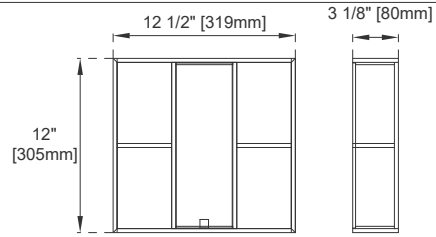

72" DE SOTO VANITY

JAMES MARTIN
VANITIES

825-V72-BW

Features and Materials

Solids: Yellow Poplar;
Panels: Plywood & MDF
Installation Type: Floor Standing
Number of Basins: Two, with Optional 3cm Top
Vanity Top Included: NO, Optional 3cm Tops Available with Sinks
Basins Included: NO
Overflow: Yes, Front Facing
Optional Wooden Backsplash
Number of Doors: Four
Number of Drawers: Three
Assembly Type: Installation of Optional 3cm Top with Sink
Storage Tray: Yes, Faux Shagreen
USB/Power Component: YES (ETL5011080)
Cord Length: 6'6"
Drawer Box Material and Construction: 15mm Poplar/English Dovetail Joinery
Hardware Material and Finish: Zinc Alloy in Satin Nickel
Fits Drain Hole Size: 1 3/4"
Full Extension, Soft Close Glides
European Soft Close Hinges
Aluminum Laminate Drawer Liners
Adjustable Levels

Dimension

Width: 73-1/4"
Depth: 23-1/2"
Height: 35"
Rough-In Height: 21-1/2"

72" DE SOTO VANITY

JAMES MARTIN VANITIES

825-V72-BW

Knob

Faux Shagreen Storage Tray

Top View

Front View

All dimensions are nominal
Diagrams are of cabinet only—James Martin Optional Countertops and sinks are not shown

Visit website for warranty and installation information
www.jamesmartinvanities.com

72" DE SOTO VANITY

JAMES MARTIN VANITIES

825-V72-BW

Side View 1

Side View 2

Back View

All dimensions are nominal

Diagrams are of cabinet only—James Martin Optional Countertops and sinks are not shown