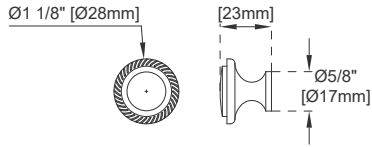

72" DE SOTO VANITY

JAMES MARTIN
VANITIES

825-V72-BW

Features and Materials

Solids: Yellow Poplar;
Panels: Plywood & MDF
Installation Type: Floor Standing
Number of Basins: Two, with Optional 3cm Top
Vanity Top Included: NO, Optional 3cm Tops Available with Sinks
Basins Included: NO
Overflow: Yes, Front Facing
Optional Wooden Backsplash
Number of Doors: Four
Number of Drawers: Three
Assembly Type: Installation of Optional 3cm Top with Sink
Storage Tray: Yes, Faux Shagreen
USB/Power Component: YES (ETL5011080)
Cord Length: 6'6"
Drawer Box Material and Construction: 15mm Poplar/English Dovetail Joinery
Hardware Material and Finish: Zinc Alloy in Satin Nickel
Fits Drain Hole Size: 1 3/4"
Full Extension, Soft Close Glides
European Soft Close Hinges
Aluminum Laminate Drawer Liners
Adjustable Levels

Dimension

Width: 73-1/4"
Depth: 23-1/2"
Height: 35"
Rough-In Height: 21-1/2"

72" DE SOTO VANITY

JAMES MARTIN VANITIES

825-V72-BW

Knob

Faux Shagreen Storage Tray

Top View

72" DE SOTO VANITY

JAMES MARTIN VANITIES

825-V72-BW

Side View 1

Side View 2

Back View

All dimensions are nominal

Diagrams are of cabinet only—James Martin Optional Countertops and sinks are not shown