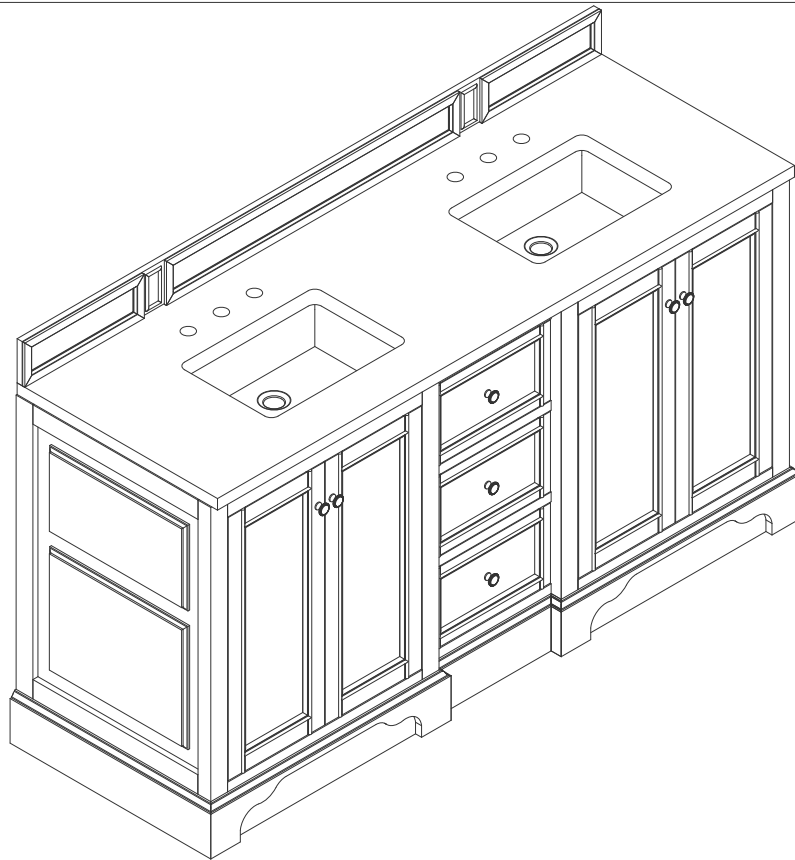

72" DE SOTO VANITY

JAMES MARTIN
VANITIES

825-V72-BW

Features and Materials

Solids: Yellow Poplar;
Panels: Plywood & MDF
Installation Type: Floor Standing
Number of Basins: Two, with Optional 3cm Top
Vanity Top Included: NO, Optional 3cm Tops Available with Sinks
Basins Included: NO
Overflow: Yes, Front Facing
Optional Wooden Backsplash
Number of Doors: Four
Number of Drawers: Three
Assembly Type: Installation of Optional 3cm Top with Sink
Storage Tray: Yes, Faux Shagreen
USB/Power Component: YES (ETL5011080)
Cord Length: 6'6"
Drawer Box Material and Construction: 15mm Poplar/English Dovetail Joinery
Hardware Material and Finish: Zinc Alloy in Satin Nickel
Fits Drain Hole Size: 1 3/4"
Full Extension, Soft Close Glides
European Soft Close Hinges
Aluminum Laminate Drawer Liners
Adjustable Levels

Dimension

Width: 73-1/4"
Depth: 23-1/2"
Height: 35"
Rough-In Height: 21-1/2"

72" DE SOTO VANITY

JAMES MARTIN VANITIES

825-V72-BW

Knob

Faux Shagreen Storage Tray

Top View

72" DE SOTO VANITY

JAMES MARTIN VANITIES

825-V72-BW

Side View 1

Side View 2

Back View

All dimensions are nominal

Diagrams are of cabinet only—James Martin Optional Countertops and sinks are not shown