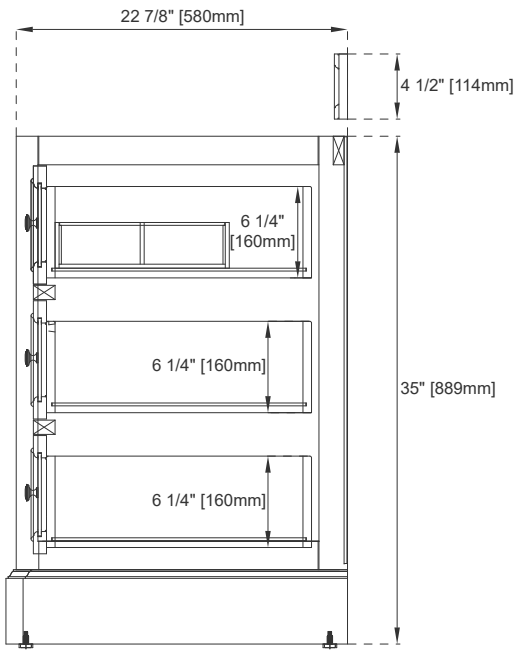

72" DE SOTO VANITY

JAMES MARTIN
VANITIES

825-V72-BW

Features and Materials

Solids: Yellow Poplar;
Panels: Plywood & MDF
Installation Type: Floor Standing
Number of Basins: Two, with Optional 3cm Top
Vanity Top Included: NO, Optional 3cm Tops Available with Sinks
Basins Included: NO
Overflow: Yes, Front Facing
Optional Wooden Backsplash
Number of Doors: Four
Number of Drawers: Three
Assembly Type: Installation of Optional 3cm Top with Sink
Storage Tray: Yes, Faux Shagreen
USB/Power Component: YES (ETL5011080)
Cord Length: 6'6"
Drawer Box Material and Construction: 15mm Poplar/English Dovetail Joinery
Hardware Material and Finish: Zinc Alloy in Satin Nickel
Fits Drain Hole Size: 1 3/4"
Full Extension, Soft Close Glides
European Soft Close Hinges
Aluminum Laminate Drawer Liners
Adjustable Levels

Dimension

Width: 73-1/4"
Depth: 23-1/2"
Height: 35"
Rough-In Height: 21-1/2"

72" DE SOTO VANITY

JAMES MARTIN VANITIES

825-V72-BW

Knob

Faux Shagreen Storage Tray

Top View

Front View

All dimensions are nominal
Diagrams are of cabinet only—James Martin Optional Countertops and sinks are not shown

Visit website for warranty and installation information
www.jamesmartinvanities.com

72" DE SOTO VANITY

JAMES MARTIN VANITIES

825-V72-BW

Side View 1

Side View 2

Back View

All dimensions are nominal

Diagrams are of cabinet only—James Martin Optional Countertops and sinks are not shown