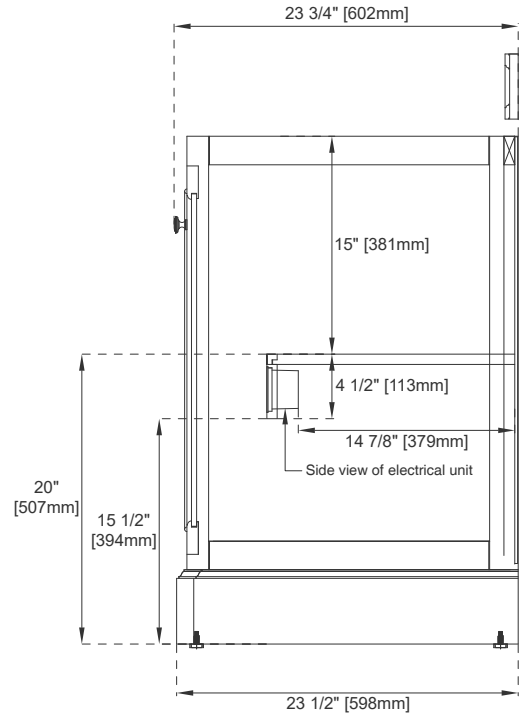

72" DE SOTO VANITY

JAMES MARTIN
VANITIES

825-V72-BW

Features and Materials

Solids: Yellow Poplar;
Panels: Plywood & MDF
Installation Type: Floor Standing
Number of Basins: Two, with Optional 3cm Top
Vanity Top Included: NO, Optional 3cm Tops Available with Sinks
Basins Included: NO
Overflow: Yes, Front Facing
Optional Wooden Backsplash
Number of Doors: Four
Number of Drawers: Three
Assembly Type: Installation of Optional 3cm Top with Sink
Storage Tray: Yes, Faux Shagreen
USB/Power Component: YES (ETL5011080)
Cord Length: 6'6"
Drawer Box Material and Construction: 15mm Poplar/English Dovetail Joinery
Hardware Material and Finish: Zinc Alloy in Satin Nickel
Fits Drain Hole Size: 1 3/4"
Full Extension, Soft Close Glides
European Soft Close Hinges
Aluminum Laminate Drawer Liners
Adjustable Levels

Dimension

Width: 73-1/4"
Depth: 23-1/2"
Height: 35"
Rough-In Height: 21-1/2"

72" DE SOTO VANITY

JAMES MARTIN VANITIES

825-V72-BW

Knob

Faux Shagreen Storage Tray

Top View

Front View

All dimensions are nominal
Diagrams are of cabinet only—James Martin Optional Countertops and sinks are not shown

Visit website for warranty and installation information
www.jamesmartinvanities.com

72" DE SOTO VANITY

JAMES MARTIN VANITIES

825-V72-BW

Side View 1

Side View 2

Back View

All dimensions are nominal

Diagrams are of cabinet only—James Martin Optional Countertops and sinks are not shown