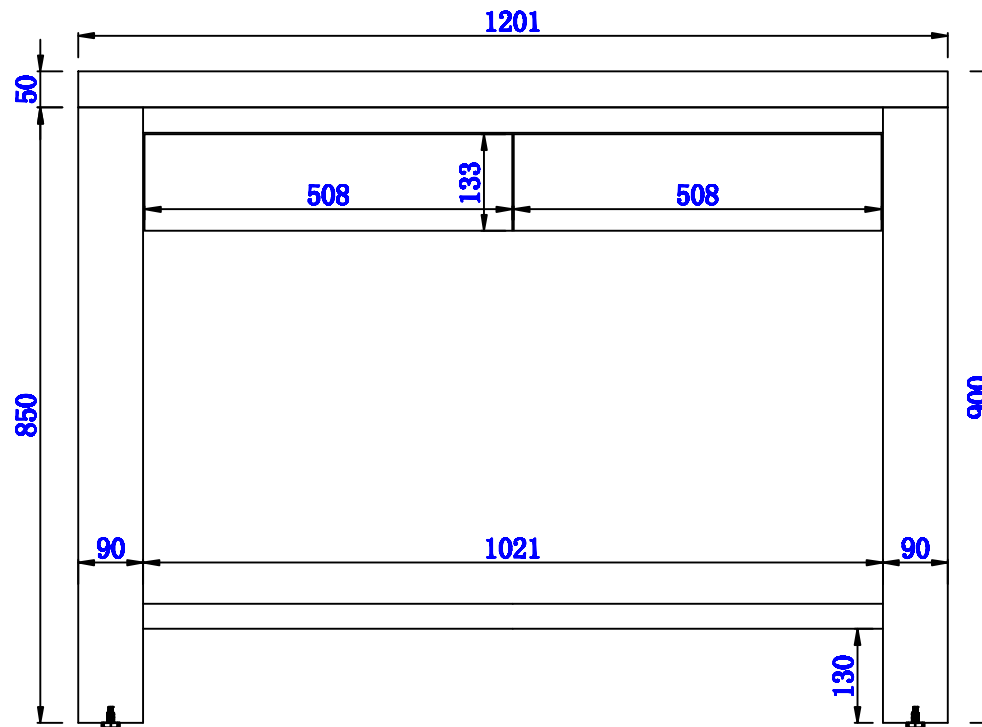

Version:202009

47"

Item Number:  
C205-V47-PTA

JAMES MARTIN

VANITIES™

Brooklyn 47" Wooden Sink Console  
Diagrams with Dimensions  
page 03 of 03

**NOTE ONE:** Countertop with integrated sink is shown on this Wooden Sink Console  
**NOTE TWO:** This vanity does not have a Backsplash.

Version:202009

1194mm

Item Number:  
C205-V47-PTA

JAMES MARTIN

VANITIES™

Brooklyn 1194mm Wooden Sink Console  
Diagrams with Dimensions  
page 01 of 03

**NOTE ONE:** Countertop with integrated sink is shown on this Wooden Sink Console  
**NOTE TWO:** This vanity does not have a Backsplash.

Version:202009

1194mm

Item Number:  
C205-V47-PTA

JAMES MARTIN

VANITIES™

Brooklyn 1194mm Wooden Sink Console  
Diagrams with Dimensions  
page 02 of 03

**NOTE ONE: Countertop with integrated sink is shown on this Wooden Sink Console.**

Version:202009

1194mm

Item Number:  
C205-V47-PTA

JAMES MARTIN

VANITIES™

Brooklyn 1194mm Wooden Sink Console  
Diagrams with Dimensions  
page 03 of 03

**NOTE ONE:** Countertop with integrated sink is shown on this Wooden Sink Console  
**NOTE TWO:** This vanity does not have a Backsplash.