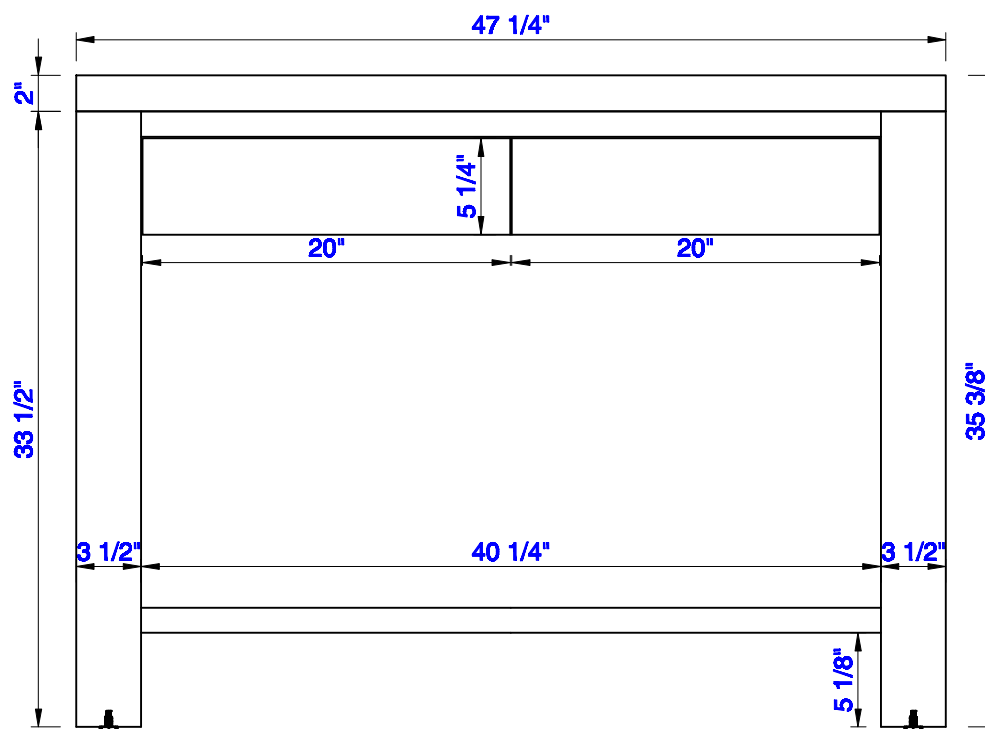

47"

Item Number:  
C205-V47-PTA

JAMES MARTIN

VANITIES™

Brooklyn 47" Wooden Sink Console  
Diagrams with Dimensions  
page 01 of 03

**NOTE ONE:** Countertop with integrated sink is shown on this Wooden Sink Console  
**NOTE TWO:** This vanity does not have a Backsplash.

Version:202009

47"

Item Number:  
C205-V47-PTA

JAMES MARTIN

VANITIES™

Brooklyn 47" Wooden Sink Console  
Diagrams with Dimensions  
page 02 of 03

NOTE ONE: Countertop with integrated sink is shown on this Wooden Sink Console.

Version:202009

1194mm

Item Number:  
C205-V47-PTA

JAMES MARTIN

VANITIES™

Brooklyn 1194mm Wooden Sink Console  
Diagrams with Dimensions  
page 01 of 03

**NOTE ONE:** Countertop with integrated sink is shown on this Wooden Sink Console  
**NOTE TWO:** This vanity does not have a Backsplash.

Version:202009

1194mm

Item Number:  
C205-V47-PTA

JAMES MARTIN

VANITIES™

Brooklyn 1194mm Wooden Sink Console  
Diagrams with Dimensions  
page 02 of 03

**NOTE ONE: Countertop with integrated sink is shown on this Wooden Sink Console.**