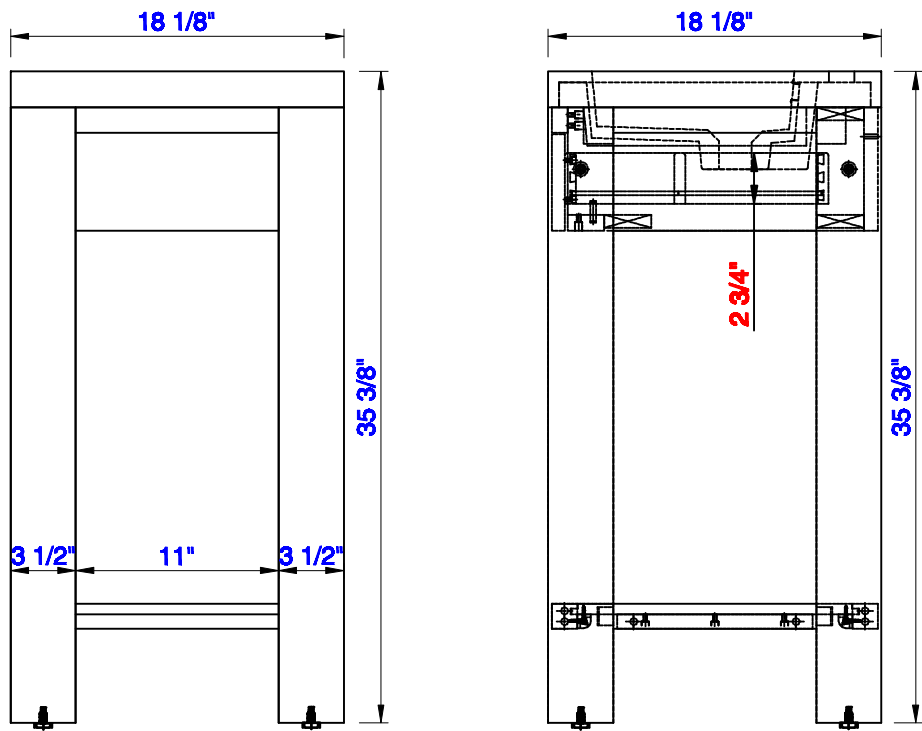

Version:202009

47"

Item Number:  
C205-V47-PTA

JAMES MARTIN

VANITIES™

Brooklyn 47" Wooden Sink Console  
Diagrams with Dimensions  
page 02 of 03

NOTE ONE: Countertop with integrated sink is shown on this Wooden Sink Console.

Version:202009

47"

Item Number:  
C205-V47-PTA

JAMES MARTIN

VANITIES™

Brooklyn 47" Wooden Sink Console  
Diagrams with Dimensions  
page 03 of 03

**NOTE ONE:** Countertop with integrated sink is shown on this Wooden Sink Console  
**NOTE TWO:** This vanity does not have a Backsplash.

Version:202009

1194mm

Item Number:  
C205-V47-PTA

JAMES MARTIN

VANITIES™

Brooklyn 1194mm Wooden Sink Console  
Diagrams with Dimensions  
page 01 of 03

**NOTE ONE:** Countertop with integrated sink is shown on this Wooden Sink Console  
**NOTE TWO:** This vanity does not have a Backsplash.

Version:202009

1194mm

Item Number:  
C205-V47-PTA

JAMES MARTIN

VANITIES™

Brooklyn 1194mm Wooden Sink Console  
Diagrams with Dimensions  
page 02 of 03

**NOTE ONE: Countertop with integrated sink is shown on this Wooden Sink Console.**