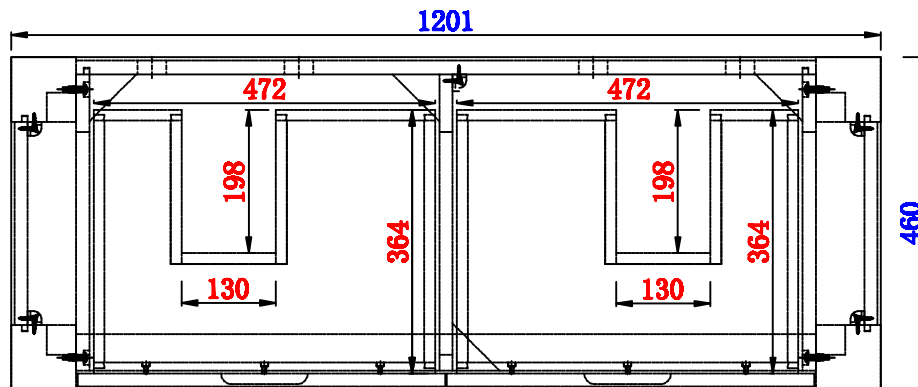

Version:202009

47"

Item Number:  
C205-V47-PTA

JAMES MARTIN

VANITIES™

Brooklyn 47" Wooden Sink Console  
Diagrams with Dimensions  
page 03 of 03

**NOTE ONE:** Countertop with integrated sink is shown on this Wooden Sink Console  
**NOTE TWO:** This vanity does not have a Backsplash.

Version:202009

1194mm

Item Number:  
C205-V47-PTA

JAMES MARTIN

VANITIES™

Brooklyn 1194mm Wooden Sink Console  
Diagrams with Dimensions  
page 01 of 03

**NOTE ONE:** Countertop with integrated sink is shown on this Wooden Sink Console  
**NOTE TWO:** This vanity does not have a Backsplash.

Version:202009

1194mm

Item Number:  
C205-V47-PTA

JAMES MARTIN

VANITIES™

Brooklyn 1194mm Wooden Sink Console  
Diagrams with Dimensions  
page 02 of 03

**NOTE ONE: Countertop with integrated sink is shown on this Wooden Sink Console.**

Version:202009

1194mm

Item Number:  
C205-V47-PTA

JAMES MARTIN

VANITIES™

Brooklyn 1194mm Wooden Sink Console  
Diagrams with Dimensions  
page 03 of 03

**NOTE ONE:** Countertop with integrated sink is shown on this Wooden Sink Console  
**NOTE TWO:** This vanity does not have a Backsplash.