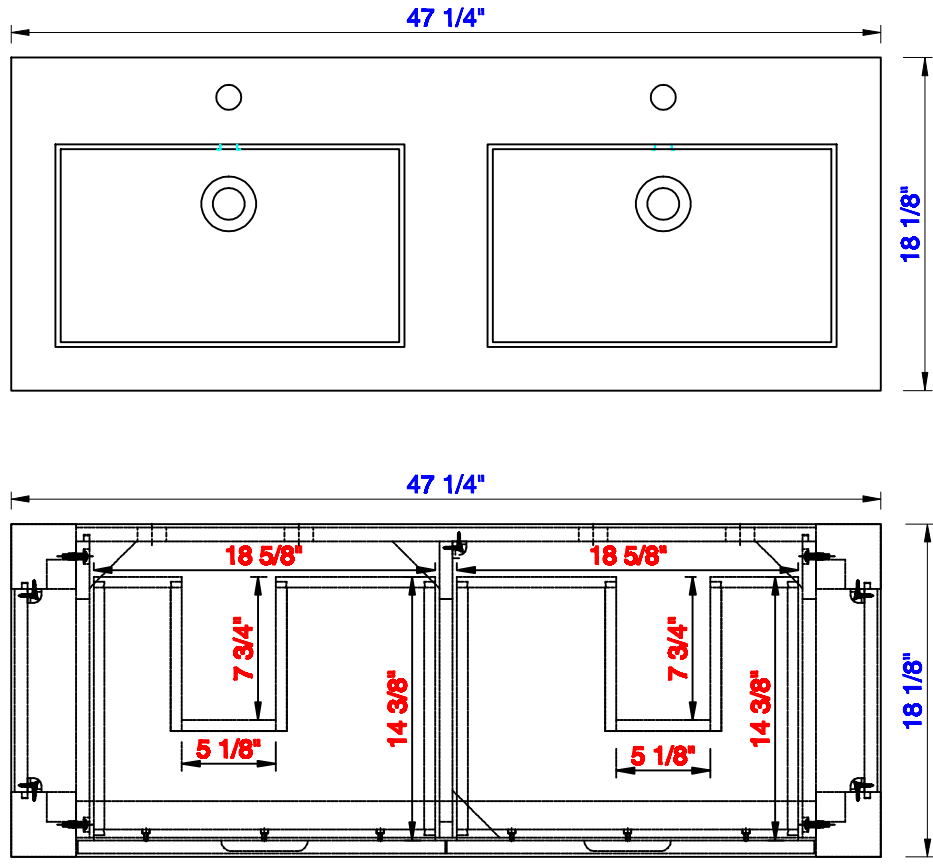

47"

Item Number:  
C205-V47-PTA

JAMES MARTIN

VANITIES™

Brooklyn 47" Wooden Sink Console  
Diagrams with Dimensions  
page 01 of 03

**NOTE ONE:** Countertop with integrated sink is shown on this Wooden Sink Console  
**NOTE TWO:** This vanity does not have a Backsplash.

Version:202009

47"

Item Number:  
C205-V47-PTA

JAMES MARTIN

VANITIES™

Brooklyn 47" Wooden Sink Console  
Diagrams with Dimensions  
page 02 of 03

NOTE ONE: Countertop with integrated sink is shown on this Wooden Sink Console.

Version:202009

47"

Item Number:  
C205-V47-PTA

JAMES MARTIN

VANITIES™

Brooklyn 47" Wooden Sink Console  
Diagrams with Dimensions  
page 03 of 03

**NOTE ONE:** Countertop with integrated sink is shown on this Wooden Sink Console  
**NOTE TWO:** This vanity does not have a Backsplash.

Version:202009

1194mm

Item Number:  
C205-V47-PTA

JAMES MARTIN

VANITIES™

Brooklyn 1194mm Wooden Sink Console  
Diagrams with Dimensions  
page 01 of 03

**NOTE ONE:** Countertop with integrated sink is shown on this Wooden Sink Console  
**NOTE TWO:** This vanity does not have a Backsplash.