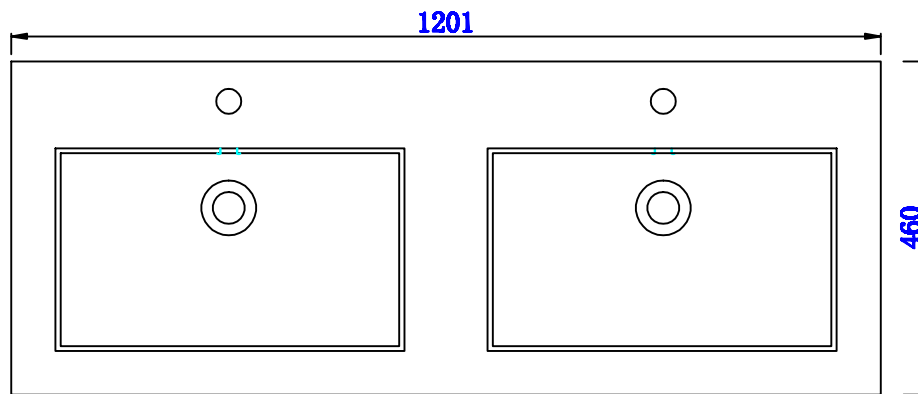

Version:202009

47"

Item Number:  
C205-V47-PTA

JAMES MARTIN

VANITIES™

Brooklyn 47" Wooden Sink Console  
Diagrams with Dimensions  
page 03 of 03

**NOTE ONE:** Countertop with integrated sink is shown on this Wooden Sink Console  
**NOTE TWO:** This vanity does not have a Backsplash.

Version:202009

1194mm

Item Number:  
C205-V47-PTA

JAMES MARTIN

VANITIES™

Brooklyn 1194mm Wooden Sink Console  
Diagrams with Dimensions  
page 01 of 03

**NOTE ONE:** Countertop with integrated sink is shown on this Wooden Sink Console  
**NOTE TWO:** This vanity does not have a Backsplash.

Version:202009

1194mm

Item Number:  
C205-V47-PTA

JAMES MARTIN

VANITIES™

Brooklyn 1194mm Wooden Sink Console  
Diagrams with Dimensions  
page 02 of 03

**NOTE ONE: Countertop with integrated sink is shown on this Wooden Sink Console.**

Version:202009

1194mm

Item Number:  
C205-V47-PTA

JAMES MARTIN

VANITIES™

Brooklyn 1194mm Wooden Sink Console  
Diagrams with Dimensions  
page 03 of 03

**NOTE ONE:** Countertop with integrated sink is shown on this Wooden Sink Console  
**NOTE TWO:** This vanity does not have a Backsplash.