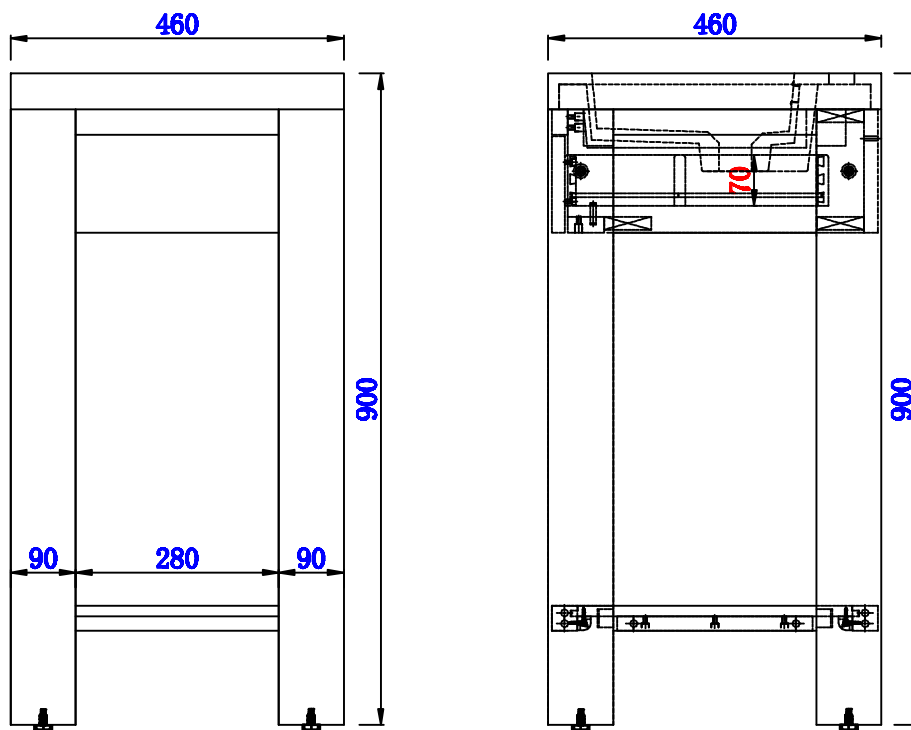

Version:202009

47"

Item Number:  
C205-V47-PTA

JAMES MARTIN

VANITIES™

Brooklyn 47" Wooden Sink Console  
Diagrams with Dimensions  
page 03 of 03

**NOTE ONE:** Countertop with integrated sink is shown on this Wooden Sink Console  
**NOTE TWO:** This vanity does not have a Backsplash.

Version:202009

1194mm

Item Number:  
C205-V47-PTA

JAMES MARTIN

VANITIES™

Brooklyn 1194mm Wooden Sink Console  
Diagrams with Dimensions  
page 01 of 03

**NOTE ONE:** Countertop with integrated sink is shown on this Wooden Sink Console  
**NOTE TWO:** This vanity does not have a Backsplash.

Version:202009

1194mm

Item Number:  
C205-V47-PTA

JAMES MARTIN

VANITIES™

Brooklyn 1194mm Wooden Sink Console  
Diagrams with Dimensions  
page 02 of 03

**NOTE ONE: Countertop with integrated sink is shown on this Wooden Sink Console.**

Version:202009

1194mm

Item Number:  
C205-V47-PTA

JAMES MARTIN

VANITIES™

Brooklyn 1194mm Wooden Sink Console  
Diagrams with Dimensions  
page 03 of 03

**NOTE ONE:** Countertop with integrated sink is shown on this Wooden Sink Console  
**NOTE TWO:** This vanity does not have a Backsplash.