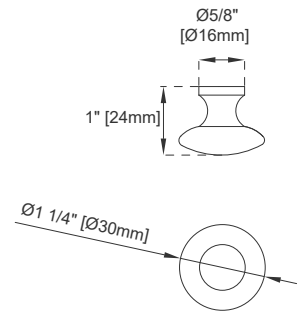

72" BRITTANY VANITY

650-V72-BKO 650-V72-SC
650-V72-BNM 650-V72-SGR
650-V72-SBR 650-V72-UGR
650-V72-VBL

JAMES MARTIN

VANITIES

Features and Materials

Solids: BKO/BNM/B W/SC/SGR/UGR/VBL-Yellow Poplar;
SBR-Para Wood and Yellow Poplar
Veneers: BNM-Birch; SBR-Para Wood
Panels: Plywood
Installation Type: Floor Standing
Number of Basins: Two, with Optional 3cm Top
Vanity Top Included: NO, Optional 3cm Tops Available with Sinks
Optional Wooden Backsplash
Basins Included: NO
Overflow: Yes, Front Facing
Number of Doors: Four
Number of Drawers: Four
Number of Tip Outs: Two
Assembly Type: Installation of Optional 3cm Top with Sink
Drawer Box Material and Construction: 12mm Plywood/English Dovetail Joinery
Hardware Material and Finish: Zinc Alloy in Satin Nickel Color
Fits Drain Hole Size: 1 3/4"
Full Extension, Soft Close Glides
European Soft Close Hinges
Aluminum Laminate Drawer Liners
Adjustable Levelers

Dimension

Width: 71-3/4"
Depth: 22-7/8"
Height: 32-5/8"
Rough-In Height: 21-1/2"

72" BRITTANY VANITY

650-V72-BKO 650-V72-SC
 650-V72-BNM 650-V72-SGR
 650-V72-BW 650-V72-UGR
 650-V72-SBR 650-V72-VBL

JAMES MARTIN VANITIES

Top View

Knob

Front View

All dimensions are nominal

Diagrams are of cabinet only—James Martin Optional Countertops and sinks are not shown

Visit website for warranty and installation information
www.jamesmartinvanities.com

72" BRITTANY VANITY

650-V72-BKO 650-V72-SC
 650-V72-BNM 650-V72-SGR
 650-V72-BW 650-V72-UGR
 650-V72-SBR 650-V72-VBL

JAMES MARTIN VANITIES

Side View

Back View

All dimensions are nominal

Diagrams are of cabinet only—James Martin Optional Countertops and sinks are not shown