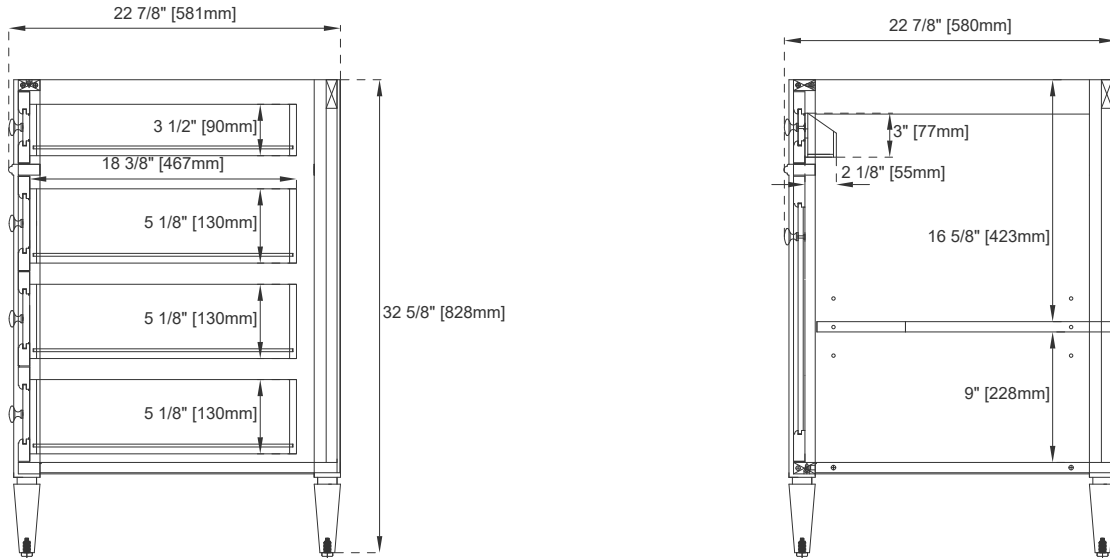

72" BRITTANY VANITY

650-V72-BKO 650-V72-SC
650-V72-BNM 650-V72-SGR
650-V72-SBR 650-V72-UGR
650-V72-VBL

JAMES MARTIN

VANITIES

Features and Materials

Solids: BKO/BNM/B W/SC/SGR/UGR/VBL-Yellow Poplar;
SBR-Para Wood and Yellow Poplar
Veneers: BNM-Birch; SBR-Para Wood
Panels: Plywood
Installation Type: Floor Standing
Number of Basins: Two, with Optional 3cm Top
Vanity Top Included: NO, Optional 3cm Tops Available with Sinks
Optional Wooden Backsplash
Basins Included: NO
Overflow: Yes, Front Facing
Number of Doors: Four
Number of Drawers: Four
Number of Tip Outs: Two
Assembly Type: Installation of Optional 3cm Top with Sink
Drawer Box Material and Construction: 12mm Plywood/English Dovetail Joinery
Hardware Material and Finish: Zinc Alloy in Satin Nickel Color
Fits Drain Hole Size: 1 3/4"
Full Extension, Soft Close Glides
European Soft Close Hinges
Aluminum Laminate Drawer Liners
Adjustable Levelers

Dimension

Width: 71-3/4"
Depth: 22-7/8"
Height: 32-5/8"
Rough-In Height: 21-1/2"

72" BRITTANY VANITY

650-V72-BKO 650-V72-SC
 650-V72-BNM 650-V72-SGR
 650-V72-BW 650-V72-UGR
 650-V72-SBR 650-V72-VBL

JAMES MARTIN VANITIES

Top View

Knob

Front View

All dimensions are nominal

Diagrams are of cabinet only—James Martin Optional Countertops and sinks are not shown

Visit website for warranty and installation information
www.jamesmartinvanities.com

72" BRITTANY VANITY

650-V72-BKO 650-V72-SC
 650-V72-BNM 650-V72-SGR
 650-V72-BW 650-V72-UGR
 650-V72-SBR 650-V72-VBL

JAMES MARTIN VANITIES

Side View

Back View

All dimensions are nominal

Diagrams are of cabinet only—James Martin Optional Countertops and sinks are not shown