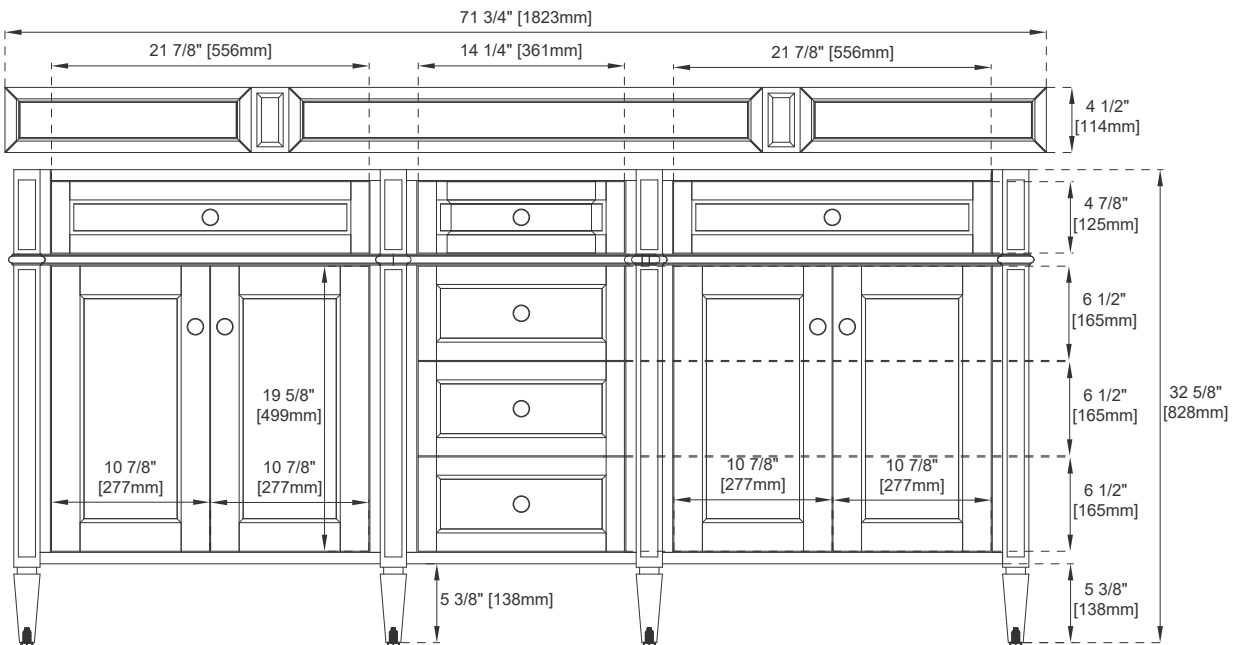

72" BRITTANY VANITY

650-V72-BKO 650-V72-SC
650-V72-BNM 650-V72-SGR
650-V72-SBR 650-V72-UGR
650-V72-VBL

JAMES MARTIN

VANITIES

Features and Materials

Solids: BKO/BNM/B W/SC/SGR/UGR/VBL-Yellow Poplar;
SBR-Para Wood and Yellow Poplar
Veneers: BNM-Birch; SBR-Para Wood
Panels: Plywood
Installation Type: Floor Standing
Number of Basins: Two, with Optional 3cm Top
Vanity Top Included: NO, Optional 3cm Tops Available with Sinks
Optional Wooden Backsplash
Basins Included: NO
Overflow: Yes, Front Facing
Number of Doors: Four
Number of Drawers: Four
Number of Tip Outs: Two
Assembly Type: Installation of Optional 3cm Top with Sink
Drawer Box Material and Construction: 12mm Plywood/English Dovetail Joinery
Hardware Material and Finish: Zinc Alloy in Satin Nickel Color
Fits Drain Hole Size: 1 3/4"
Full Extension, Soft Close Glides
European Soft Close Hinges
Aluminum Laminate Drawer Liners
Adjustable Levelers

Dimension

Width: 71-3/4"
Depth: 22-7/8"
Height: 32-5/8"
Rough-In Height: 21-1/2"

72" BRITTANY VANITY

650-V72-BKO 650-V72-SC
 650-V72-BNM 650-V72-SGR
 650-V72-BW 650-V72-UGR
 650-V72-SBR 650-V72-VBL

JAMES MARTIN VANITIES

Top View

Knob

Front View

All dimensions are nominal

Diagrams are of cabinet only—James Martin Optional Countertops and sinks are not shown

Visit website for warranty and installation information
www.jamesmartinvanities.com

72" BRITTANY VANITY

650-V72-BKO 650-V72-SC
 650-V72-BNM 650-V72-SGR
 650-V72-BW 650-V72-UGR
 650-V72-SBR 650-V72-VBL

JAMES MARTIN VANITIES

Side View

Back View

All dimensions are nominal

Diagrams are of cabinet only—James Martin Optional Countertops and sinks are not shown