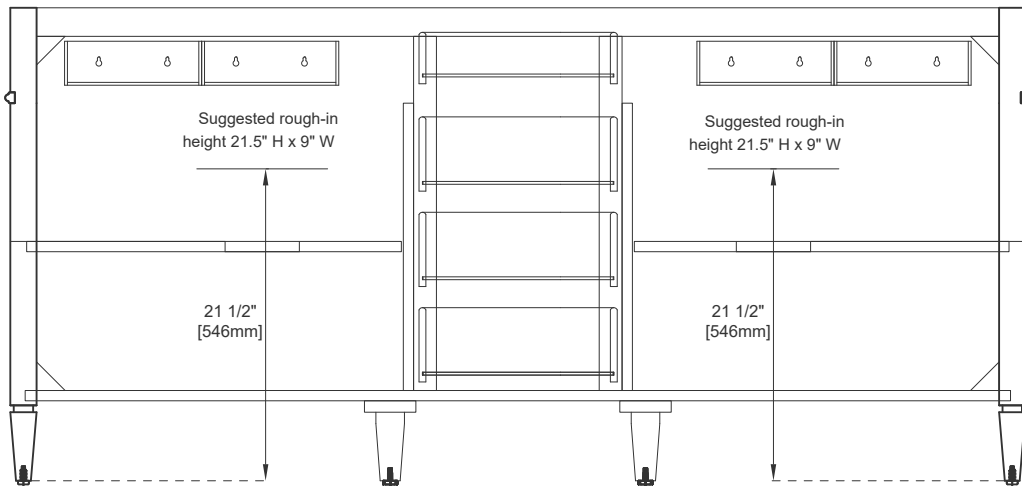

72" BRITTANY VANITY

650-V72-BKO 650-V72-SC
650-V72-BNM 650-V72-SGR
650-V72-SBR 650-V72-UGR
650-V72-VBL

JAMES MARTIN

VANITIES

Features and Materials

Solids: BKO/BNM/B W/SC/SGR/UGR/VBL-Yellow Poplar;
SBR-Para Wood and Yellow Poplar
Veneers: BNM-Birch; SBR-Para Wood
Panels: Plywood
Installation Type: Floor Standing
Number of Basins: Two, with Optional 3cm Top
Vanity Top Included: NO, Optional 3cm Tops Available with Sinks
Optional Wooden Backsplash
Basins Included: NO
Overflow: Yes, Front Facing
Number of Doors: Four
Number of Drawers: Four
Number of Tip Outs: Two
Assembly Type: Installation of Optional 3cm Top with Sink
Drawer Box Material and Construction: 12mm Plywood/English Dovetail Joinery
Hardware Material and Finish: Zinc Alloy in Satin Nickel Color
Fits Drain Hole Size: 1 3/4"
Full Extension, Soft Close Glides
European Soft Close Hinges
Aluminum Laminate Drawer Liners
Adjustable Levelers

Dimension

Width: 71-3/4"
Depth: 22-7/8"
Height: 32-5/8"
Rough-In Height: 21-1/2"

72" BRITTANY VANITY

650-V72-BKO 650-V72-SC
 650-V72-BNM 650-V72-SGR
 650-V72-BW 650-V72-UGR
 650-V72-SBR 650-V72-VBL

JAMES MARTIN VANITIES

Top View

Knob

Front View

All dimensions are nominal

Diagrams are of cabinet only—James Martin Optional Countertops and sinks are not shown

Visit website for warranty and installation information
www.jamesmartinvanities.com

72" BRITTANY VANITY

650-V72-BKO 650-V72-SC
 650-V72-BNM 650-V72-SGR
 650-V72-BW 650-V72-UGR
 650-V72-SBR 650-V72-VBL

JAMES MARTIN VANITIES

Side View

Back View

All dimensions are nominal

Diagrams are of cabinet only—James Martin Optional Countertops and sinks are not shown