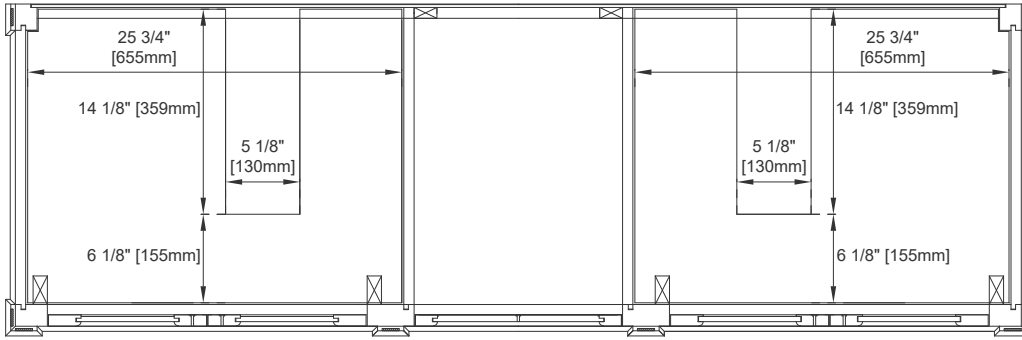

72" BRITTANY VANITY

650-V72-BKO 650-V72-SC
650-V72-BNM 650-V72-SGR
650-V72-SBR 650-V72-UGR
650-V72-VBL

JAMES MARTIN

VANITIES

Features and Materials

Solids: BKO/BNM/B W/SC/SGR/UGR/VBL-Yellow Poplar;
SBR-Para Wood and Yellow Poplar
Veneers: BNM-Birch; SBR-Para Wood
Panels: Plywood
Installation Type: Floor Standing
Number of Basins: Two, with Optional 3cm Top
Vanity Top Included: NO, Optional 3cm Tops Available with Sinks
Optional Wooden Backsplash
Basins Included: NO
Overflow: Yes, Front Facing
Number of Doors: Four
Number of Drawers: Four
Number of Tip Outs: Two
Assembly Type: Installation of Optional 3cm Top with Sink
Drawer Box Material and Construction: 12mm Plywood/English Dovetail Joinery
Hardware Material and Finish: Zinc Alloy in Satin Nickel Color
Fits Drain Hole Size: 1 3/4"
Full Extension, Soft Close Glides
European Soft Close Hinges
Aluminum Laminate Drawer Liners
Adjustable Levelers

Dimension

Width: 71-3/4"
Depth: 22-7/8"
Height: 32-5/8"
Rough-In Height: 21-1/2"

72" BRITTANY VANITY

650-V72-BKO 650-V72-SC
 650-V72-BNM 650-V72-SGR
 650-V72-BW 650-V72-UGR
 650-V72-SBR 650-V72-VBL

JAMES MARTIN VANITIES

Top View

Knob

Front View

All dimensions are nominal

Diagrams are of cabinet only—James Martin Optional Countertops and sinks are not shown

Visit website for warranty and installation information
www.jamesmartinvanities.com

72" BRITTANY VANITY

650-V72-BKO 650-V72-SC
 650-V72-BNM 650-V72-SGR
 650-V72-BW 650-V72-UGR
 650-V72-SBR 650-V72-VBL

JAMES MARTIN VANITIES

Side View

Back View

All dimensions are nominal

Diagrams are of cabinet only—James Martin Optional Countertops and sinks are not shown