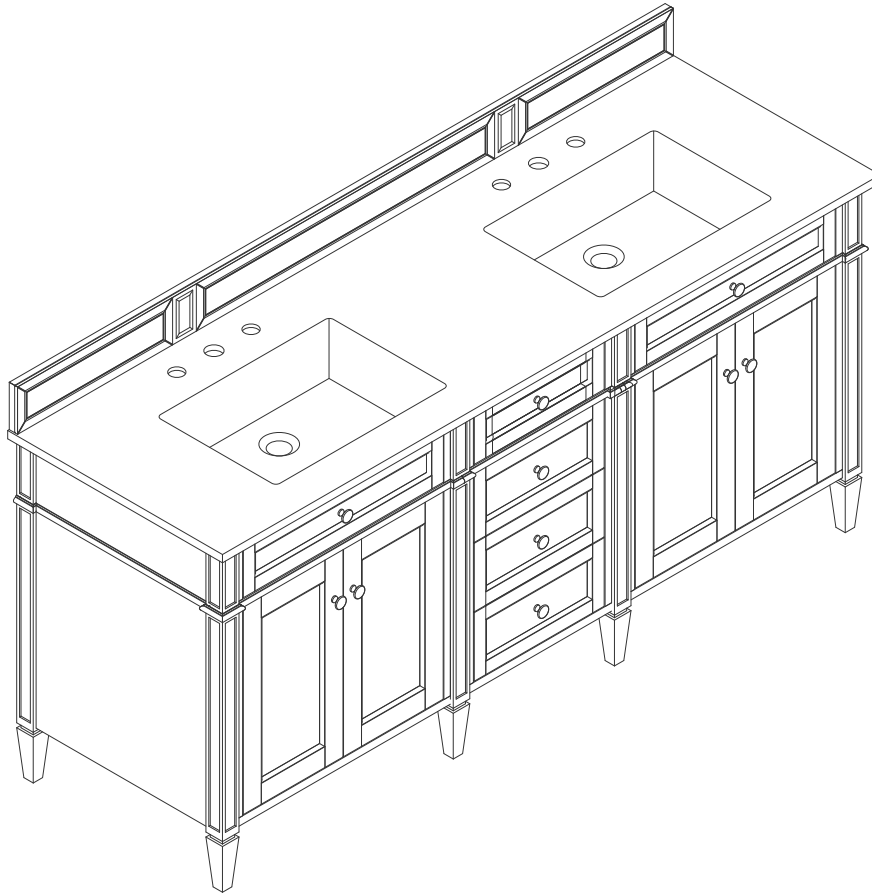

72" BRITTANY VANITY

650-V72-BKO 650-V72-SC
650-V72-BNM 650-V72-SGR
650-V72-SBR 650-V72-UGR
650-V72-VBL

JAMES MARTIN

VANITIES

Features and Materials

Solids: BKO/BNM/B W/SC/SGR/UGR/VBL-Yellow Poplar;
SBR-Para Wood and Yellow Poplar
Veneers: BNM-Birch; SBR-Para Wood
Panels: Plywood
Installation Type: Floor Standing
Number of Basins: Two, with Optional 3cm Top
Vanity Top Included: NO, Optional 3cm Tops Available with Sinks
Optional Wooden Backsplash
Basins Included: NO
Overflow: Yes, Front Facing
Number of Doors: Four
Number of Drawers: Four
Number of Tip Outs: Two
Assembly Type: Installation of Optional 3cm Top with Sink
Drawer Box Material and Construction: 12mm Plywood/English Dovetail Joinery
Hardware Material and Finish: Zinc Alloy in Satin Nickel Color
Fits Drain Hole Size: 1 3/4"
Full Extension, Soft Close Glides
European Soft Close Hinges
Aluminum Laminate Drawer Liners
Adjustable Levelers

Dimension

Width: 71-3/4"
Depth: 22-7/8"
Height: 32-5/8"
Rough-In Height: 21-1/2"

72" BRITTANY VANITY

650-V72-BKO 650-V72-SC
 650-V72-BNM 650-V72-SGR
 650-V72-BW 650-V72-UGR
 650-V72-SBR 650-V72-VBL

JAMES MARTIN VANITIES