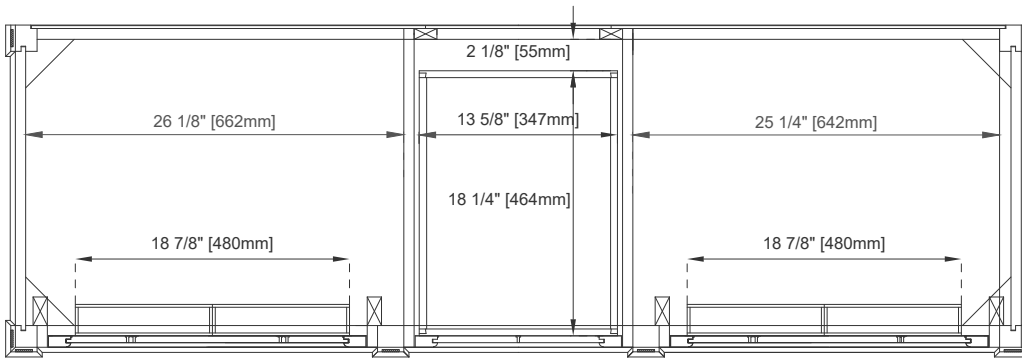

72" BRITTANY VANITY

650-V72-BKO 650-V72-SC
650-V72-BNM 650-V72-SGR
650-V72-SBR 650-V72-UGR
650-V72-VBL

JAMES MARTIN

VANITIES

Features and Materials

Solids: BKO/BNM/B W/SC/SGR/UGR/VBL-Yellow Poplar;
SBR-Para Wood and Yellow Poplar
Veneers: BNM-Birch; SBR-Para Wood
Panels: Plywood
Installation Type: Floor Standing
Number of Basins: Two, with Optional 3cm Top
Vanity Top Included: NO, Optional 3cm Tops Available with Sinks
Optional Wooden Backsplash
Basins Included: NO
Overflow: Yes, Front Facing
Number of Doors: Four
Number of Drawers: Four
Number of Tip Outs: Two
Assembly Type: Installation of Optional 3cm Top with Sink
Drawer Box Material and Construction: 12mm Plywood/English Dovetail Joinery
Hardware Material and Finish: Zinc Alloy in Satin Nickel Color
Fits Drain Hole Size: 1 3/4"
Full Extension, Soft Close Glides
European Soft Close Hinges
Aluminum Laminate Drawer Liners
Adjustable Levelers

Dimension

Width: 71-3/4"
Depth: 22-7/8"
Height: 32-5/8"
Rough-In Height: 21-1/2"

72" BRITTANY VANITY

650-V72-BKO 650-V72-SC
 650-V72-BNM 650-V72-SGR
 650-V72-BW 650-V72-UGR
 650-V72-SBR 650-V72-VBL

JAMES MARTIN VANITIES

Top View

Knob

Front View

All dimensions are nominal

Diagrams are of cabinet only—James Martin Optional Countertops and sinks are not shown

Visit website for warranty and installation information
www.jamesmartinvanities.com

72" BRITTANY VANITY

650-V72-BKO 650-V72-SC
 650-V72-BNM 650-V72-SGR
 650-V72-BW 650-V72-UGR
 650-V72-SBR 650-V72-VBL

JAMES MARTIN VANITIES

Side View

Back View

All dimensions are nominal

Diagrams are of cabinet only—James Martin Optional Countertops and sinks are not shown