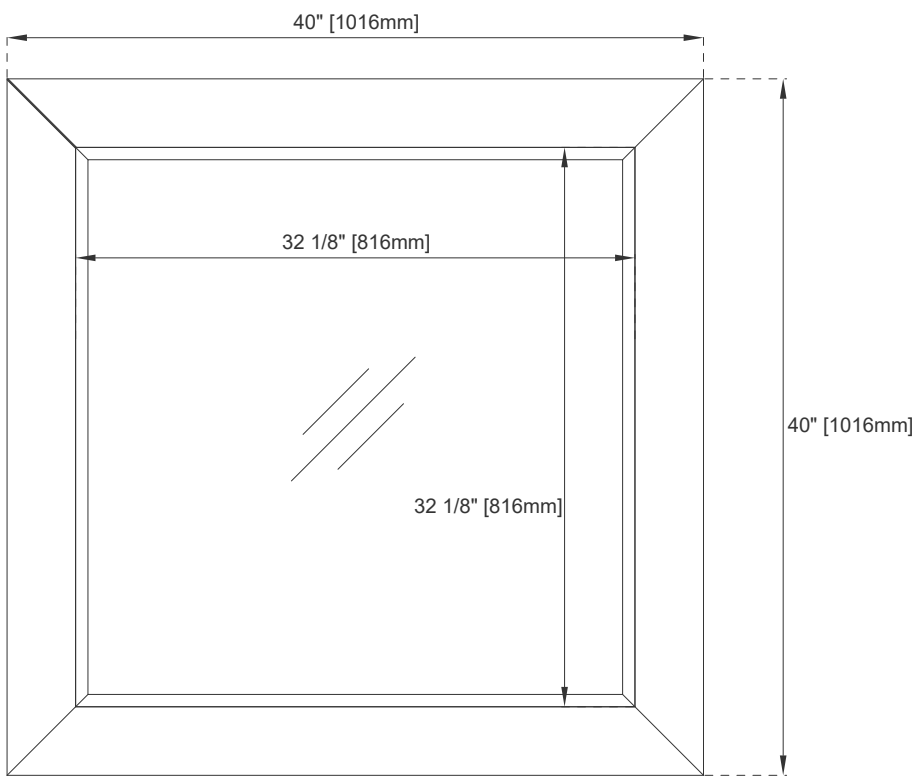

## Dimension

Width: 40"

Depth: 3/4"

Height: 40"

Visit website for warranty and installation information  
[www.jamesmartinvanities.com](http://www.jamesmartinvanities.com)

# 40" WESTON MIRROR

148-M40-BW

148-M40-SL

# JAMES MARTIN

VANITIES

Top View

Front View

Side View

All dimensions are nominal

Visit website for warranty and installation information  
[www.jamesmartinvanities.com](http://www.jamesmartinvanities.com)