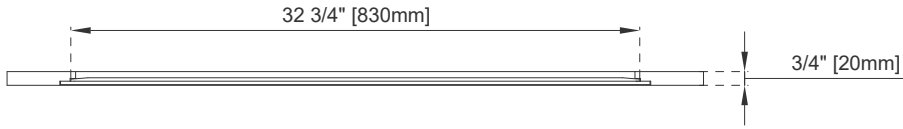

40" WESTON MIRROR

148-M40-BW

148-M40-SL

JAMES MARTIN

VANITIES

Top View