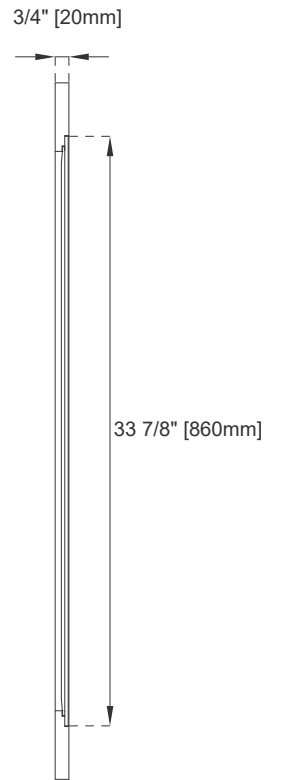

# 40" WESTON MIRROR

148-M40-BW

148-M40-SL

**JAMES MARTIN**  
VANITIES

## Dimension

Width: 40"

Depth: 3/4"

Height: 40"

Visit website for warranty and installation information  
[www.jamesmartinvanities.com](http://www.jamesmartinvanities.com)

# 40" WESTON MIRROR

148-M40-BW

148-M40-SL

# JAMES MARTIN

VANITIES

Top View

Front View

Side View

All dimensions are nominal

Visit website for warranty and installation information  
[www.jamesmartinvanities.com](http://www.jamesmartinvanities.com)