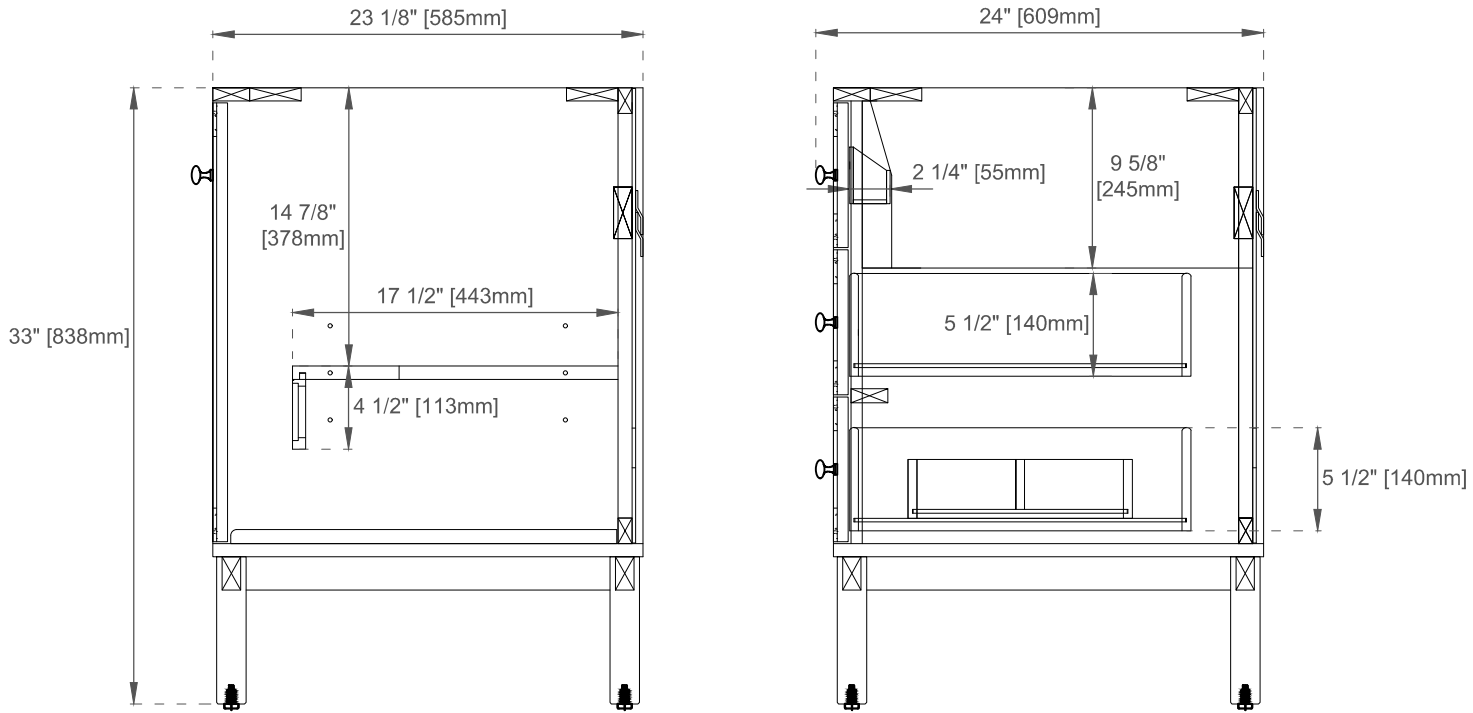

Bamboo Storage Tray: No

Drawer Box Material and Construction: 12mm Plywood/English Dovetail Joinery

Hardware Material and Finish: Zinc Alloy in Champagne Brass Color

Fits Drain Hole Size: 1-3/4"

Full Extension, Soft Close Glides

European Soft Close Hinges

Aluminum Laminate Drawer Liners

Dimension

Width:35-7/8"

Depth:23-1/8"

Height:33"

Rough-In Height:21-1/2"

Visit website for warranty and installation information
www.jamesmartinvanities.com

Version:202212

36" LAURENT VANITY

545-V36-LNO

Top View

Front View

Bamboo Drawer Organizer

Diagrams are of cabinets only –James Martin Optional Countertops and sinks are not shown

Visit website for warranty and installation information
www.jamesmartinvanities.com

36" LAURENT VANITY

545-V36-LNO

Side View

Back View

Diagrams are of cabinets only –James Martin Optional Countertops and sinks are not shown

Visit website for warranty and installation information
www.jamesmartinvanities.com