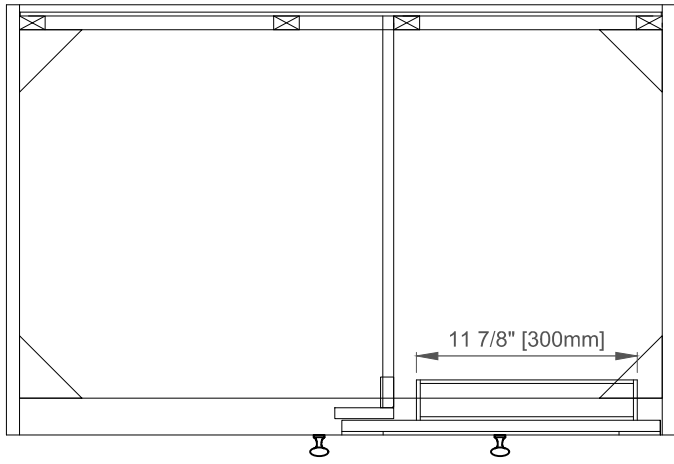

Bamboo Storage Tray: No

Drawer Box Material and Construction: 12mm Plywood/English Dovetail Joinery

Hardware Material and Finish: Zinc Alloy in Champagne Brass Color

Fits Drain Hole Size: 1-3/4"

Full Extension, Soft Close Glides

European Soft Close Hinges

Aluminum Laminate Drawer Liners

Dimension

Width:35-7/8"

Depth:23-1/8"

Height:33"

Rough-In Height:21-1/2"

Visit website for warranty and installation information
www.jamesmartinvanities.com

Version:202212

36" LAURENT VANITY

545-V36-LNO

Top View

Front View

Bamboo Drawer Organizer

Diagrams are of cabinets only –James Martin Optional Countertops and sinks are not shown

Visit website for warranty and installation information
www.jamesmartinvanities.com