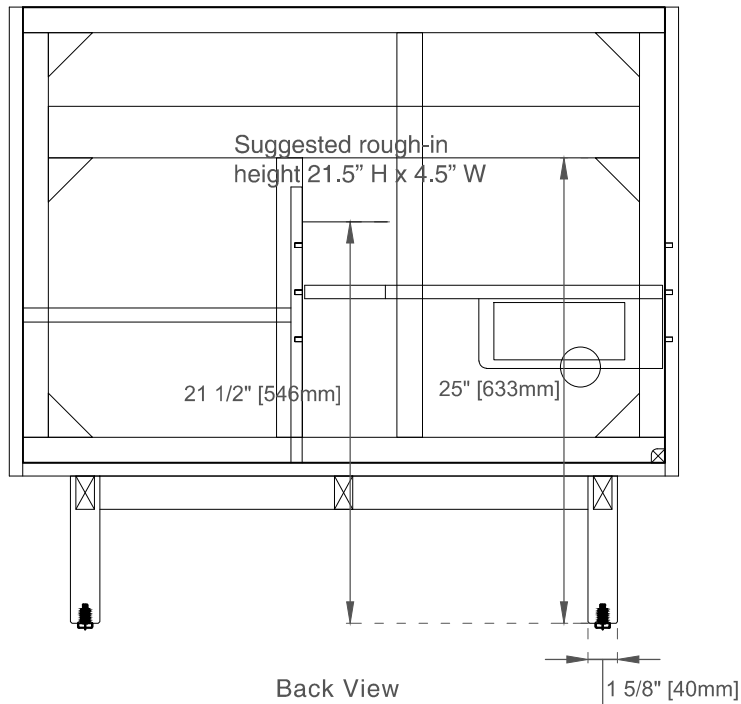

Bamboo Storage Tray: No

Drawer Box Material and Construction: 12mm Plywood/English Dovetail Joinery

Hardware Material and Finish: Zinc Alloy in Champagne Brass Color

Fits Drain Hole Size: 1-3/4"

Full Extension, Soft Close Glides

European Soft Close Hinges

Aluminum Laminate Drawer Liners

Dimension

Width:35-7/8"

Depth:23-1/8"

Height:33"

Rough-In Height:21-1/2"

Visit website for warranty and installation information
www.jamesmartinvanities.com

Version:202212

36" LAURENT VANITY

545-V36-LNO

Top View

Front View

Bamboo Drawer Organizer

Diagrams are of cabinets only –James Martin Optional Countertops and sinks are not shown

Visit website for warranty and installation information
www.jamesmartinvanities.com

36" LAURENT VANITY

545-V36-LNO

Side View

Back View

Diagrams are of cabinets only –James Martin Optional Countertops and sinks are not shown

Visit website for warranty and installation information
www.jamesmartinvanities.com