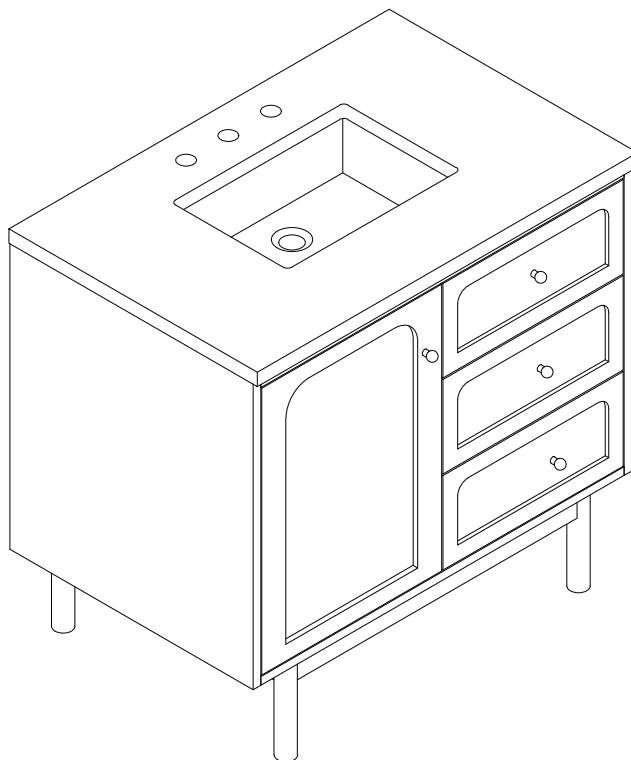

36" LAURENT VANITY

JAMES MARTIN
VANITIES™

545-V36-LNO

Features

Materials

Solids (Species): Ash

Veneers: Flat Cut White Oak

Panels: Plywood

Number of Basins: Single

Vanity Top : Sold Separately - 3cm Top with Sink

Basins Included: No

Number of Doors: One

Number of Drawers: Two

Number of Tip Outs: One

USB/Power Component:Yes (ETL5011080)

Assembly Required: Yes

Bamboo Storage Tray: No

Drawer Box Material and Construction: 12mm Plywood/English Dovetail Joinery

Hardware Material and Finish: Zinc Alloy in Champagne Brass Color

Fits Drain Hole Size: 1-3/4"

Full Extension, Soft Close Glides

European Soft Close Hinges

Aluminum Laminate Drawer Liners

Dimension

Width:35-7/8"

Depth:23-1/8"

Height:33"

Rough-In Height:21-1/2"

Visit website for warranty and installation information
www.jamesmartinvanities.com