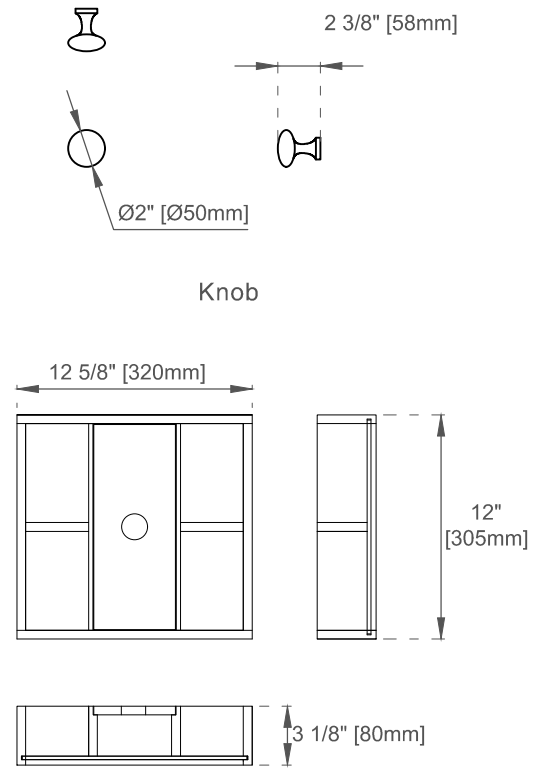

Bamboo Storage Tray: No

Drawer Box Material and Construction: 12mm Plywood/English Dovetail Joinery

Hardware Material and Finish: Zinc Alloy in Champagne Brass Color

Fits Drain Hole Size: 1-3/4"

Full Extension, Soft Close Glides

European Soft Close Hinges

Aluminum Laminate Drawer Liners

Dimension

Width:35-7/8"

Depth:23-1/8"

Height:33"

Rough-In Height:21-1/2"

Visit website for warranty and installation information
www.jamesmartinvanities.com

Version:202212

36" LAURENT VANITY

545-V36-LNO

Top View

Front View

Bamboo Drawer Organizer

Diagrams are of cabinets only –James Martin Optional Countertops and sinks are not shown

Visit website for warranty and installation information
www.jamesmartinvanities.com

36" LAURENT VANITY

545-V36-LNO

Side View

Back View

Diagrams are of cabinets only –James Martin Optional Countertops and sinks are not shown

Visit website for warranty and installation information
www.jamesmartinvanities.com