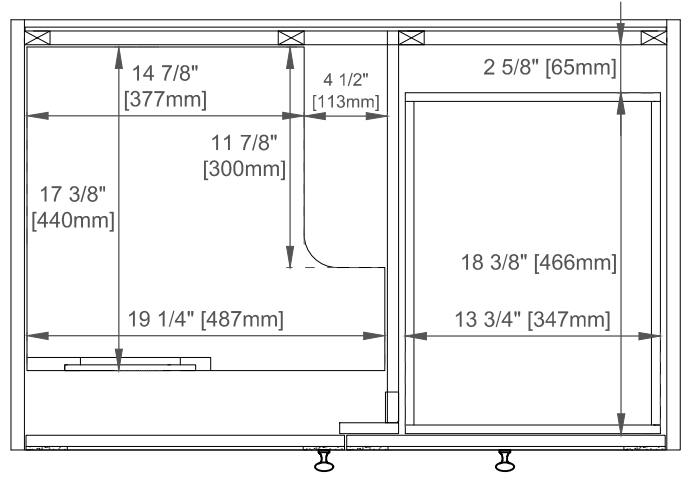

Number of Basins: Single

Vanity Top : Sold Separately - 3cm Top with Sink

Basins Included: No

Number of Doors: One

Number of Drawers: Two

Number of Tip Outs: One

USB/Power Component:Yes (ETL5011080)

Assembly Required: Yes

Bamboo Storage Tray: No

Drawer Box Material and Construction: 12mm Plywood/English Dovetail Joinery

Hardware Material and Finish: Zinc Alloy in Champagne Brass Color

Fits Drain Hole Size: 1-3/4"

Full Extension, Soft Close Glides

European Soft Close Hinges

Aluminum Laminate Drawer Liners

Dimension

Width:35-7/8"

Depth:23-1/8"

Height:33"

Rough-In Height:21-1/2"

Visit website for warranty and installation information
www.jamesmartinvanities.com

Version:202212

36" LAURENT VANITY

545-V36-LNO

Top View

Front View

Bamboo Drawer Organizer

Diagrams are of cabinets only –James Martin Optional Countertops and sinks are not shown

Visit website for warranty and installation information
www.jamesmartinvanities.com