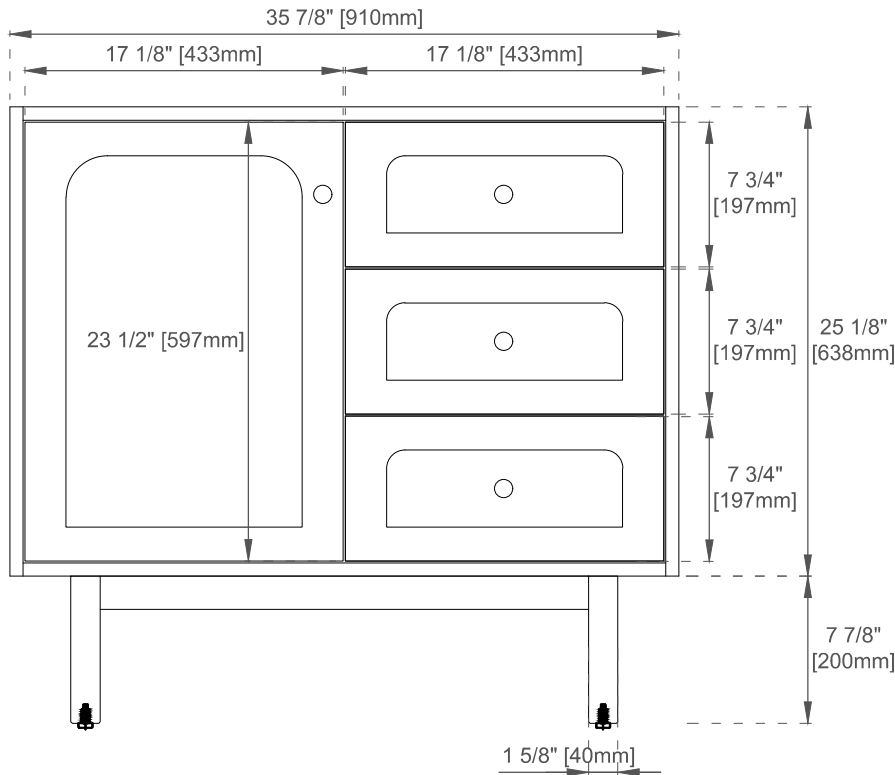

Bamboo Storage Tray: No

Drawer Box Material and Construction: 12mm Plywood/English Dovetail Joinery

Hardware Material and Finish: Zinc Alloy in Champagne Brass Color

Fits Drain Hole Size: 1-3/4"

Full Extension, Soft Close Glides

European Soft Close Hinges

Aluminum Laminate Drawer Liners

Dimension

Width:35-7/8"

Depth:23-1/8"

Height:33"

Rough-In Height:21-1/2"

Visit website for warranty and installation information
www.jamesmartinvanities.com

Version:202212

36" LAURENT VANITY

545-V36-LNO

Top View

Front View

Bamboo Drawer Organizer

Diagrams are of cabinets only –James Martin Optional Countertops and sinks are not shown

Visit website for warranty and installation information
www.jamesmartinvanities.com

36" LAURENT VANITY

545-V36-LNO

Side View

Back View

Diagrams are of cabinets only –James Martin Optional Countertops and sinks are not shown

Visit website for warranty and installation information
www.jamesmartinvanities.com