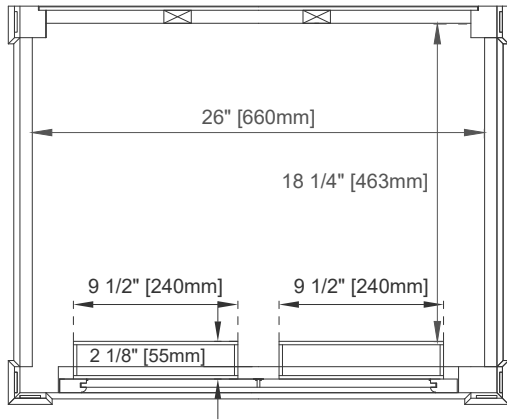

30" BRITTANY VANITY

650-V30-BKO
650-V30-BNM
650-V30-SBR
650-V30-SC
650-V30-SGR
650-V30-UGR
650-V30-VBL

JAMES MARTIN
VANITIES

Features and Materials

Solids: BKO/BNM/B W/SC/SGR/UGR/VBL-Yellow Poplar;
SBR-Para Wood and Yellow Poplar
Veneers: BNM-Birch; SBR-Para Wood
Panels: Plywood
Installation Type: Floor Standing
Number of Basins: One, with Optional 3cm Top
Vanity Top Included: NO, Optional 3cm Tops Available with Sinks
Optional Wooden Backsplash
Basins Included: NO
Overflow: Yes, Front Facing
Number of Doors: One
Number of Drawers: Two
Number of Tip Outs: One
Assembly Type: Installation of Optional 3cm Top with Sink
Bamboo Storage Tray: YES
Drawer Box Material and Construction: 12mm Plywood/English Dovetail Joinery
Hardware Material and Finish: Zinc Alloy in Satin Nickel Color
Fits Drain Hole Size: 1 3/4"
Full Extension, Soft Close Glides
European Soft Close Hinges
Aluminum Laminate Drawer Liners
Adjustable Levelers

Dimension

Width: 29-3/4"
Depth: 22-7/8"
Height: 32-5/8"
Rough-In Height: 21-1/2"

30" BRITTANY VANITY

650-V30-BKO 650-V30-SC
 650-V30-BNM 650-V30-SGR
 650-V30-BW 650-V30-UGR
 650-V30-SBR 650-V30-VBL

JAMES MARTIN VANITIES

Top View

Knob

Front View

Bamboo Drawer Organizer

All dimensions are nominal

Diagrams are of cabinet only—James Martin Optional Countertops and sinks are not shown

Visit website for warranty and installation information
www.jamesmartinvanities.com

30" BRITTANY VANITY

650-V30-BKO 650-V30-SC
 650-V30-BNM 650-V30-SGR
 650-V30-BW 650-V30-UGR
 650-V30-SBR 650-V30-VBL

JAMES MARTIN VANITIES

Side View

Back View

All dimensions are nominal

Diagrams are of cabinet only—James Martin Optional Countertops and sinks are not shown