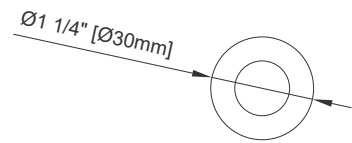

30" BRITTANY VANITY

650-V30-BKO
650-V30-BNM
650-V30-SBR
650-V30-SC
650-V30-SGR
650-V30-UGR
650-V30-VBL

JAMES MARTIN
VANITIES

Features and Materials

Solids: BKO/BNM/B W/SC/SGR/UGR/VBL-Yellow Poplar;
SBR-Para Wood and Yellow Poplar
Veneers: BNM-Birch; SBR-Para Wood
Panels: Plywood
Installation Type: Floor Standing
Number of Basins: One, with Optional 3cm Top
Vanity Top Included: NO, Optional 3cm Tops Available with Sinks
Optional Wooden Backsplash
Basins Included: NO
Overflow: Yes, Front Facing
Number of Doors: One
Number of Drawers: Two
Number of Tip Outs: One
Assembly Type: Installation of Optional 3cm Top with Sink
Bamboo Storage Tray: YES
Drawer Box Material and Construction: 12mm Plywood/English Dovetail Joinery
Hardware Material and Finish: Zinc Alloy in Satin Nickel Color
Fits Drain Hole Size: 1 3/4"
Full Extension, Soft Close Glides
European Soft Close Hinges
Aluminum Laminate Drawer Liners
Adjustable Levelers

Dimension

Width: 29-3/4"
Depth: 22-7/8"
Height: 32-5/8"
Rough-In Height: 21-1/2"

30" BRITTANY VANITY

650-V30-BKO 650-V30-SC
 650-V30-BNM 650-V30-SGR
 650-V30-BW 650-V30-UGR
 650-V30-SBR 650-V30-VBL

JAMES MARTIN VANITIES

Top View

Knob

Front View

Bamboo Drawer Organizer

All dimensions are nominal

Diagrams are of cabinet only—James Martin Optional Countertops and sinks are not shown

Visit website for warranty and installation information
www.jamesmartinvanities.com