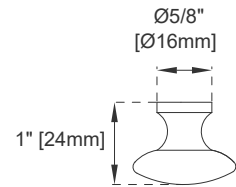

30" BRITTANY VANITY

650-V30-BKO
650-V30-BNM
650-V30-SBR
650-V30-SC
650-V30-SGR
650-V30-UGR
650-V30-VBL

JAMES MARTIN
VANITIES

Features and Materials

Solids: BKO/BNM/B W/SC/SGR/UGR/VBL-Yellow Poplar;
SBR-Para Wood and Yellow Poplar
Veneers: BNM-Birch; SBR-Para Wood
Panels: Plywood
Installation Type: Floor Standing
Number of Basins: One, with Optional 3cm Top
Vanity Top Included: NO, Optional 3cm Tops Available with Sinks
Optional Wooden Backsplash
Basins Included: NO
Overflow: Yes, Front Facing
Number of Doors: One
Number of Drawers: Two
Number of Tip Outs: One
Assembly Type: Installation of Optional 3cm Top with Sink
Bamboo Storage Tray: YES
Drawer Box Material and Construction: 12mm Plywood/English Dovetail Joinery
Hardware Material and Finish: Zinc Alloy in Satin Nickel Color
Fits Drain Hole Size: 1 3/4"
Full Extension, Soft Close Glides
European Soft Close Hinges
Aluminum Laminate Drawer Liners
Adjustable Levelers

Dimension

Width: 29-3/4"
Depth: 22-7/8"
Height: 32-5/8"
Rough-In Height: 21-1/2"

30" BRITTANY VANITY

650-V30-BKO 650-V30-SC
 650-V30-BNM 650-V30-SGR
 650-V30-BW 650-V30-UGR
 650-V30-SBR 650-V30-VBL

JAMES MARTIN VANITIES

Top View

Knob

Front View

Bamboo Drawer Organizer

All dimensions are nominal

Diagrams are of cabinet only—James Martin Optional Countertops and sinks are not shown

Visit website for warranty and installation information
www.jamesmartinvanities.com

30" BRITTANY VANITY

650-V30-BKO 650-V30-SC
 650-V30-BNM 650-V30-SGR
 650-V30-BW 650-V30-UGR
 650-V30-SBR 650-V30-VBL

JAMES MARTIN VANITIES

Side View

Back View

All dimensions are nominal

Diagrams are of cabinet only—James Martin Optional Countertops and sinks are not shown