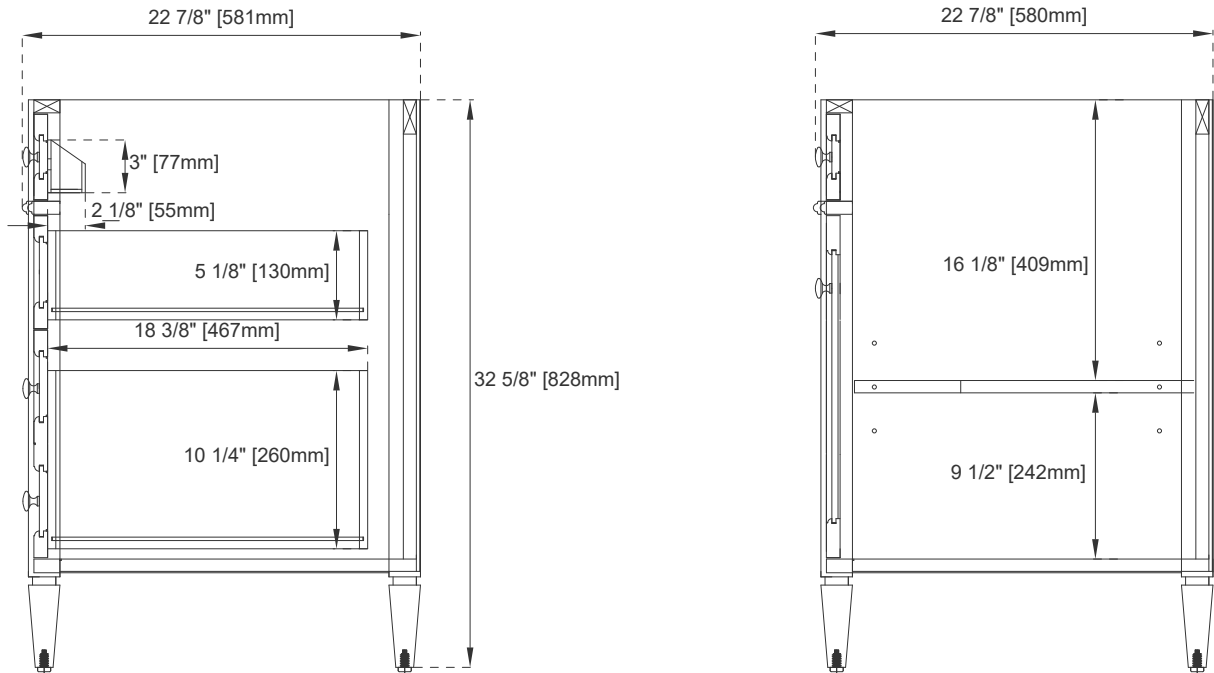

30" BRITTANY VANITY

650-V30-BKO
650-V30-BNM
650-V30-SBR
650-V30-SC
650-V30-SGR
650-V30-UGR
650-V30-VBL

JAMES MARTIN
VANITIES

Features and Materials

Solids: BKO/BNM/B W/SC/SGR/UGR/VBL-Yellow Poplar;
SBR-Para Wood and Yellow Poplar
Veneers: BNM-Birch; SBR-Para Wood
Panels: Plywood
Installation Type: Floor Standing
Number of Basins: One, with Optional 3cm Top
Vanity Top Included: NO, Optional 3cm Tops Available with Sinks
Optional Wooden Backsplash
Basins Included: NO
Overflow: Yes, Front Facing
Number of Doors: One
Number of Drawers: Two
Number of Tip Outs: One
Assembly Type: Installation of Optional 3cm Top with Sink
Bamboo Storage Tray: YES
Drawer Box Material and Construction: 12mm Plywood/English Dovetail Joinery
Hardware Material and Finish: Zinc Alloy in Satin Nickel Color
Fits Drain Hole Size: 1 3/4"
Full Extension, Soft Close Glides
European Soft Close Hinges
Aluminum Laminate Drawer Liners
Adjustable Levelers

Dimension

Width: 29-3/4"
Depth: 22-7/8"
Height: 32-5/8"
Rough-In Height: 21-1/2"

30" BRITTANY VANITY

650-V30-BKO 650-V30-SC
 650-V30-BNM 650-V30-SGR
 650-V30-BW 650-V30-UGR
 650-V30-SBR 650-V30-VBL

JAMES MARTIN VANITIES

Top View

Knob

Front View

Bamboo Drawer Organizer

All dimensions are nominal

Diagrams are of cabinet only—James Martin Optional Countertops and sinks are not shown

Visit website for warranty and installation information
www.jamesmartinvanities.com

30" BRITTANY VANITY

650-V30-BKO 650-V30-SC
 650-V30-BNM 650-V30-SGR
 650-V30-BW 650-V30-UGR
 650-V30-SBR 650-V30-VBL

JAMES MARTIN VANITIES

Side View

Back View

All dimensions are nominal

Diagrams are of cabinet only—James Martin Optional Countertops and sinks are not shown