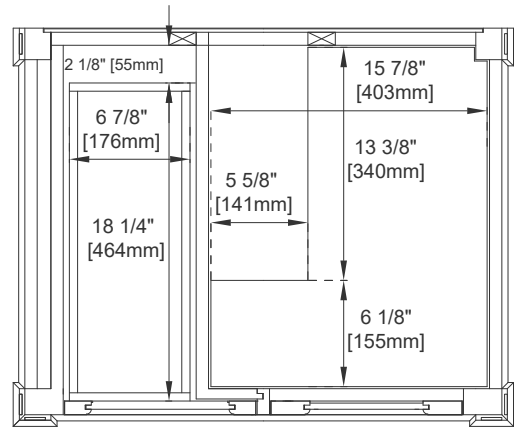

30" BRITTANY VANITY

650-V30-BKO
650-V30-BNM
650-V30-SBR
650-V30-SC
650-V30-SGR
650-V30-UGR
650-V30-VBL

JAMES MARTIN
VANITIES

Features and Materials

Solids: BKO/BNM/B W/SC/SGR/UGR/VBL-Yellow Poplar;
SBR-Para Wood and Yellow Poplar
Veneers: BNM-Birch; SBR-Para Wood
Panels: Plywood
Installation Type: Floor Standing
Number of Basins: One, with Optional 3cm Top
Vanity Top Included: NO, Optional 3cm Tops Available with Sinks
Optional Wooden Backsplash
Basins Included: NO
Overflow: Yes, Front Facing
Number of Doors: One
Number of Drawers: Two
Number of Tip Outs: One
Assembly Type: Installation of Optional 3cm Top with Sink
Bamboo Storage Tray: YES
Drawer Box Material and Construction: 12mm Plywood/English Dovetail Joinery
Hardware Material and Finish: Zinc Alloy in Satin Nickel Color
Fits Drain Hole Size: 1 3/4"
Full Extension, Soft Close Glides
European Soft Close Hinges
Aluminum Laminate Drawer Liners
Adjustable Levelers

Dimension

Width: 29-3/4"
Depth: 22-7/8"
Height: 32-5/8"
Rough-In Height: 21-1/2"

30" BRITTANY VANITY

650-V30-BKO 650-V30-SC
 650-V30-BNM 650-V30-SGR
 650-V30-BW 650-V30-UGR
 650-V30-SBR 650-V30-VBL

JAMES MARTIN VANITIES

Top View

Knob

Front View

Bamboo Drawer Organizer

All dimensions are nominal

Diagrams are of cabinet only—James Martin Optional Countertops and sinks are not shown

Visit website for warranty and installation information
www.jamesmartinvanities.com

30" BRITTANY VANITY

650-V30-BKO 650-V30-SC
 650-V30-BNM 650-V30-SGR
 650-V30-BW 650-V30-UGR
 650-V30-SBR 650-V30-VBL

JAMES MARTIN VANITIES

Side View

Back View

All dimensions are nominal

Diagrams are of cabinet only—James Martin Optional Countertops and sinks are not shown