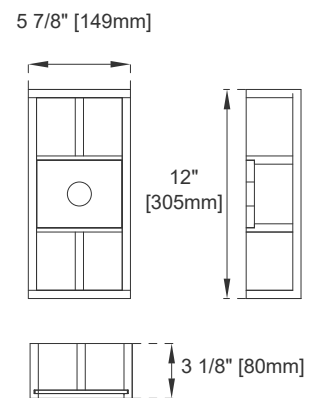

30" BRITTANY VANITY

650-V30-BKO
650-V30-BNM
650-V30-SBR
650-V30-SC
650-V30-SGR
650-V30-UGR
650-V30-VBL

JAMES MARTIN
VANITIES

Features and Materials

Solids: BKO/BNM/B W/SC/SGR/UGR/VBL-Yellow Poplar;
SBR-Para Wood and Yellow Poplar
Veneers: BNM-Birch; SBR-Para Wood
Panels: Plywood
Installation Type: Floor Standing
Number of Basins: One, with Optional 3cm Top
Vanity Top Included: NO, Optional 3cm Tops Available with Sinks
Optional Wooden Backsplash
Basins Included: NO
Overflow: Yes, Front Facing
Number of Doors: One
Number of Drawers: Two
Number of Tip Outs: One
Assembly Type: Installation of Optional 3cm Top with Sink
Bamboo Storage Tray: YES
Drawer Box Material and Construction: 12mm Plywood/English Dovetail Joinery
Hardware Material and Finish: Zinc Alloy in Satin Nickel Color
Fits Drain Hole Size: 1 3/4"
Full Extension, Soft Close Glides
European Soft Close Hinges
Aluminum Laminate Drawer Liners
Adjustable Levelers

Dimension

Width: 29-3/4"
Depth: 22-7/8"
Height: 32-5/8"
Rough-In Height: 21-1/2"

30" BRITTANY VANITY

650-V30-BKO 650-V30-SC
 650-V30-BNM 650-V30-SGR
 650-V30-BW 650-V30-UGR
 650-V30-SBR 650-V30-VBL

JAMES MARTIN VANITIES

Top View

Knob

Front View

Bamboo Drawer Organizer

All dimensions are nominal

Diagrams are of cabinet only—James Martin Optional Countertops and sinks are not shown

Visit website for warranty and installation information
www.jamesmartinvanities.com

30" BRITTANY VANITY

650-V30-BKO 650-V30-SC
 650-V30-BNM 650-V30-SGR
 650-V30-BW 650-V30-UGR
 650-V30-SBR 650-V30-VBL

JAMES MARTIN VANITIES

Side View

Back View

All dimensions are nominal

Diagrams are of cabinet only—James Martin Optional Countertops and sinks are not shown