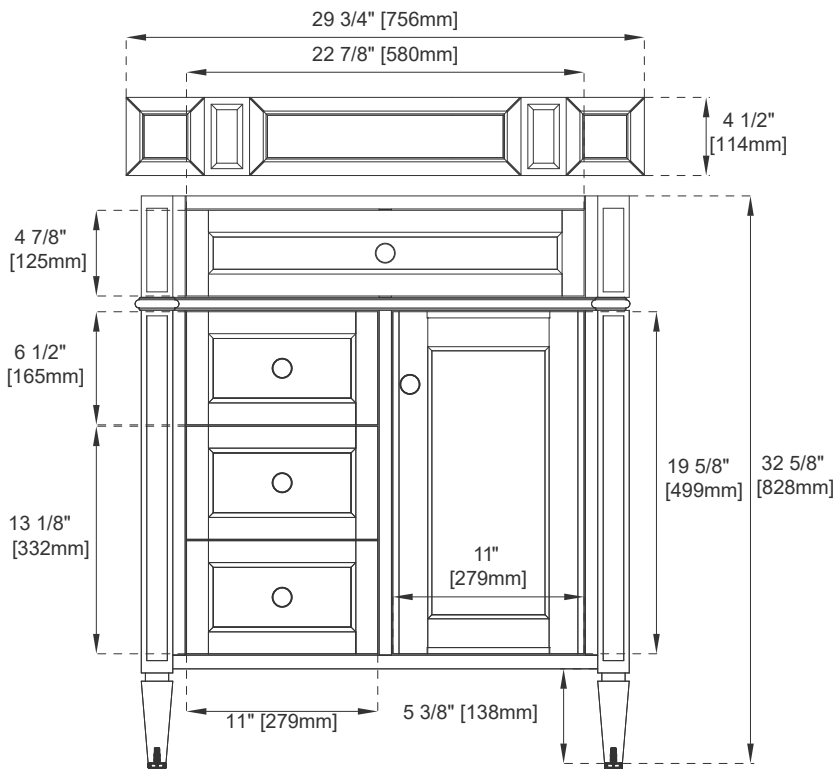

30" BRITTANY VANITY

650-V30-BKO
650-V30-BNM
650-V30-SBR
650-V30-SC
650-V30-SGR
650-V30-UGR
650-V30-VBL

JAMES MARTIN
VANITIES

Features and Materials

Solids: BKO/BNM/B W/SC/SGR/UGR/VBL-Yellow Poplar;
SBR-Para Wood and Yellow Poplar
Veneers: BNM-Birch; SBR-Para Wood
Panels: Plywood
Installation Type: Floor Standing
Number of Basins: One, with Optional 3cm Top
Vanity Top Included: NO, Optional 3cm Tops Available with Sinks
Optional Wooden Backsplash
Basins Included: NO
Overflow: Yes, Front Facing
Number of Doors: One
Number of Drawers: Two
Number of Tip Outs: One
Assembly Type: Installation of Optional 3cm Top with Sink
Bamboo Storage Tray: YES
Drawer Box Material and Construction: 12mm Plywood/English Dovetail Joinery
Hardware Material and Finish: Zinc Alloy in Satin Nickel Color
Fits Drain Hole Size: 1 3/4"
Full Extension, Soft Close Glides
European Soft Close Hinges
Aluminum Laminate Drawer Liners
Adjustable Levelers

Dimension

Width: 29-3/4"
Depth: 22-7/8"
Height: 32-5/8"
Rough-In Height: 21-1/2"

30" BRITTANY VANITY

650-V30-BKO 650-V30-SC
 650-V30-BNM 650-V30-SGR
 650-V30-BW 650-V30-UGR
 650-V30-SBR 650-V30-VBL

JAMES MARTIN VANITIES

Top View

Knob

Front View

Bamboo Drawer Organizer

All dimensions are nominal

Diagrams are of cabinet only—James Martin Optional Countertops and sinks are not shown

Visit website for warranty and installation information
www.jamesmartinvanities.com

30" BRITTANY VANITY

650-V30-BKO 650-V30-SC
 650-V30-BNM 650-V30-SGR
 650-V30-BW 650-V30-UGR
 650-V30-SBR 650-V30-VBL

JAMES MARTIN VANITIES

Side View

Back View

All dimensions are nominal

Diagrams are of cabinet only—James Martin Optional Countertops and sinks are not shown