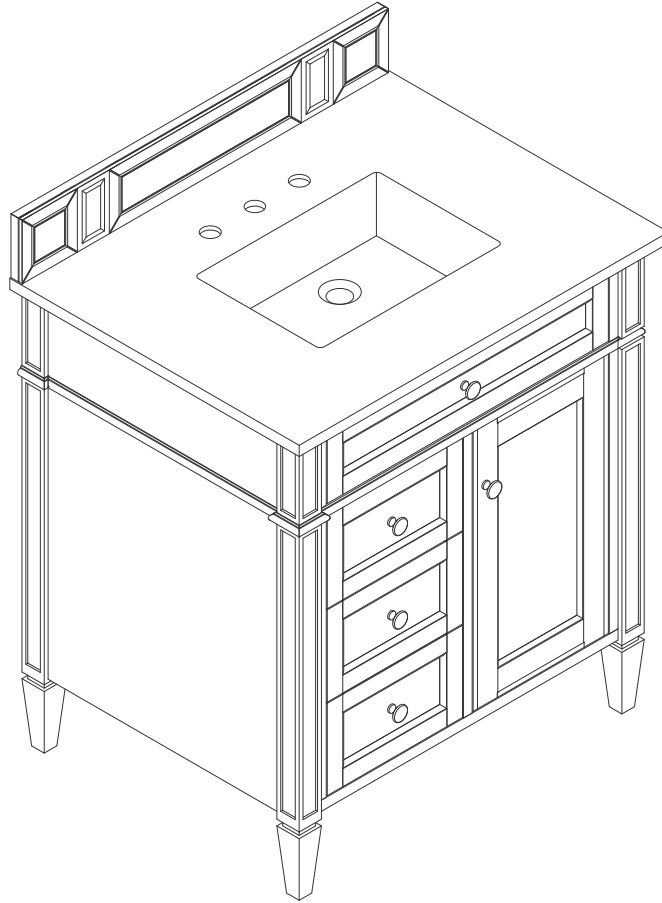

30" BRITTANY VANITY

650-V30-BKO
650-V30-BNM
650-V30-SBR
650-V30-SC
650-V30-SGR
650-V30-UGR
650-V30-VBL

JAMES MARTIN
VANITIES

Features and Materials

Solids: BKO/BNM/B W/SC/SGR/UGR/VBL-Yellow Poplar;
SBR-Para Wood and Yellow Poplar
Veneers: BNM-Birch; SBR-Para Wood
Panels: Plywood
Installation Type: Floor Standing
Number of Basins: One, with Optional 3cm Top
Vanity Top Included: NO, Optional 3cm Tops Available with Sinks
Optional Wooden Backsplash
Basins Included: NO
Overflow: Yes, Front Facing
Number of Doors: One
Number of Drawers: Two
Number of Tip Outs: One
Assembly Type: Installation of Optional 3cm Top with Sink
Bamboo Storage Tray: YES
Drawer Box Material and Construction: 12mm Plywood/English Dovetail Joinery
Hardware Material and Finish: Zinc Alloy in Satin Nickel Color
Fits Drain Hole Size: 1 3/4"
Full Extension, Soft Close Glides
European Soft Close Hinges
Aluminum Laminate Drawer Liners
Adjustable Levelers

Dimension

Width: 29-3/4"
Depth: 22-7/8"
Height: 32-5/8"
Rough-In Height: 21-1/2"

30" BRITTANY VANITY

650-V30-BKO 650-V30-SC
 650-V30-BNM 650-V30-SGR
 650-V30-BW 650-V30-UGR
 650-V30-SBR 650-V30-VBL

JAMES MARTIN VANITIES

Top View

Knob

Front View

Bamboo Drawer Organizer

All dimensions are nominal

Diagrams are of cabinet only—James Martin Optional Countertops and sinks are not shown

Visit website for warranty and installation information
www.jamesmartinvanities.com

30" BRITTANY VANITY

650-V30-BKO 650-V30-SC
 650-V30-BNM 650-V30-SGR
 650-V30-BW 650-V30-UGR
 650-V30-SBR 650-V30-VBL

JAMES MARTIN VANITIES

Side View

Back View

All dimensions are nominal

Diagrams are of cabinet only—James Martin Optional Countertops and sinks are not shown