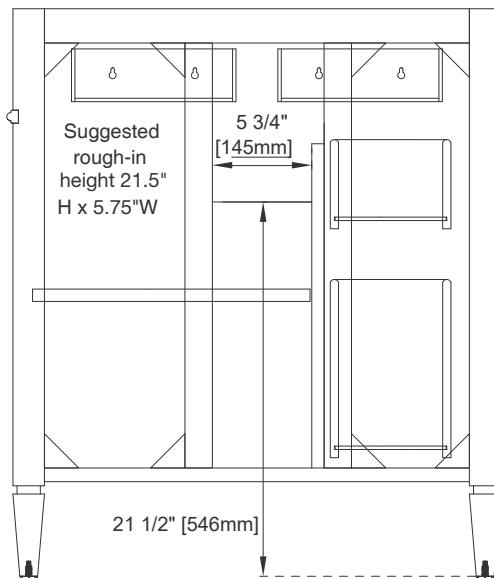

30" BRITTANY VANITY

650-V30-BKO
650-V30-BNM
650-V30-SBR
650-V30-SC
650-V30-SGR
650-V30-UGR
650-V30-VBL

JAMES MARTIN
VANITIES

Features and Materials

Solids: BKO/BNM/B W/SC/SGR/UGR/VBL-Yellow Poplar;
SBR-Para Wood and Yellow Poplar
Veneers: BNM-Birch; SBR-Para Wood
Panels: Plywood
Installation Type: Floor Standing
Number of Basins: One, with Optional 3cm Top
Vanity Top Included: NO, Optional 3cm Tops Available with Sinks
Optional Wooden Backsplash
Basins Included: NO
Overflow: Yes, Front Facing
Number of Doors: One
Number of Drawers: Two
Number of Tip Outs: One
Assembly Type: Installation of Optional 3cm Top with Sink
Bamboo Storage Tray: YES
Drawer Box Material and Construction: 12mm Plywood/English Dovetail Joinery
Hardware Material and Finish: Zinc Alloy in Satin Nickel Color
Fits Drain Hole Size: 1 3/4"
Full Extension, Soft Close Glides
European Soft Close Hinges
Aluminum Laminate Drawer Liners
Adjustable Levelers

Dimension

Width: 29-3/4"
Depth: 22-7/8"
Height: 32-5/8"
Rough-In Height: 21-1/2"

30" BRITTANY VANITY

650-V30-BKO 650-V30-SC
 650-V30-BNM 650-V30-SGR
 650-V30-BW 650-V30-UGR
 650-V30-SBR 650-V30-VBL

JAMES MARTIN VANITIES

Top View

Knob

Front View

Bamboo Drawer Organizer

All dimensions are nominal

Diagrams are of cabinet only—James Martin Optional Countertops and sinks are not shown

Visit website for warranty and installation information
www.jamesmartinvanities.com

30" BRITTANY VANITY

650-V30-BKO 650-V30-SC
 650-V30-BNM 650-V30-SGR
 650-V30-BW 650-V30-UGR
 650-V30-SBR 650-V30-VBL

JAMES MARTIN VANITIES

Side View

Back View

All dimensions are nominal

Diagrams are of cabinet only—James Martin Optional Countertops and sinks are not shown