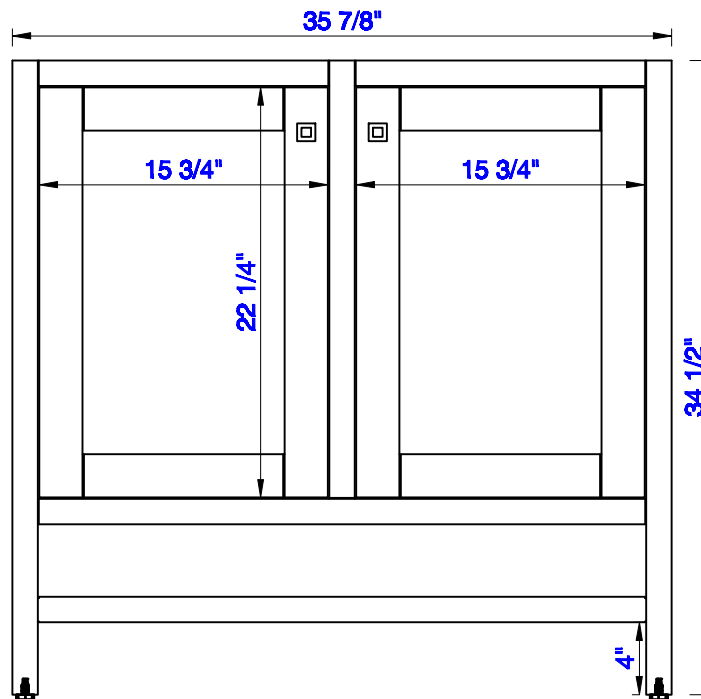

36"

Item Number:  
E445-V36-MCA  
E445-V36-GW

JAMES MARTIN

VANITIES™

Addison 36" Single Cabinet  
Diagrams with Dimensions  
page 01 of 03

**NOTE ONE: Countertops are not shown in these diagrams. (Cabinet Only)**

**NOTE TWO: This vanity does not have a Backsplash.**

**Please consult our website for Countertop Diagrams: [www.jamesmartinvanities.com](http://www.jamesmartinvanities.com)**

Version:202009

36"

Item Number:  
E445-V36-MCA  
E445-V36-GW

JAMES MARTIN

VANITIES™

Addison 36" Single Cabinet  
Diagrams with Dimensions  
page 02 of 03

**NOTE ONE:** Countertops are not shown in these diagrams. (Cabinet Only)  
**NOTE TWO:** Internal Shelves (Shown) are designed to align with sinks in James Martin's Optional Countertops. Customer's own countertops and sinks may align differently, and modification may be required. Please consult our website for Countertop Diagrams: [www.jamesmartinvanities.com](http://www.jamesmartinvanities.com)

36"

Item Number:  
E445-V36-MCA  
E445-V36-GW

JAMES MARTIN

VANITIES™

Addison 36" Single Cabinet  
Diagrams with Dimensions  
page 03 of 03

NOTE ONE: Countertops are not shown in these diagrams. (Cabinet Only)