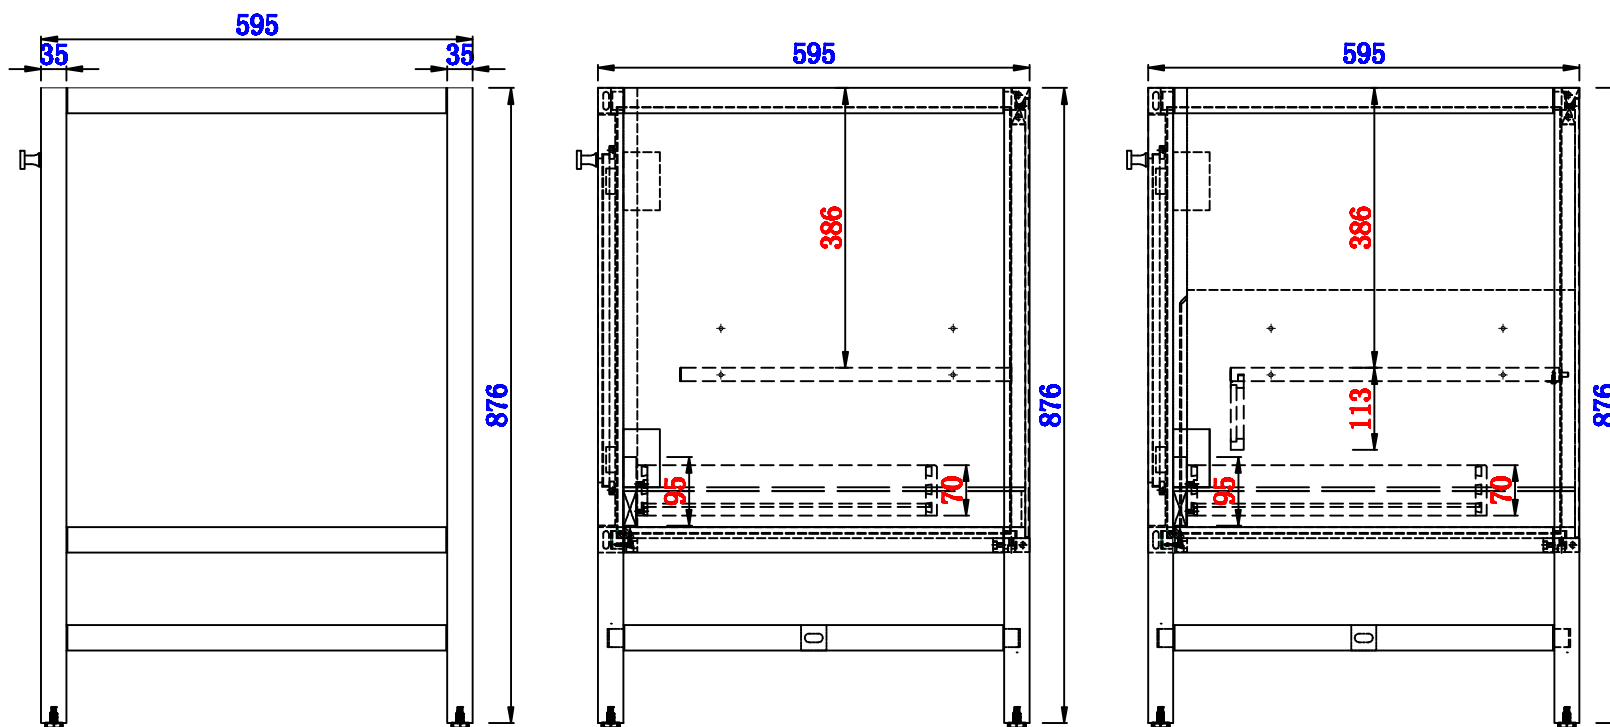

36"

Item Number:  
E445-V36-MCA  
E445-V36-GW

JAMES MARTIN

VANITIES™

Addison 36" Single Cabinet  
Diagrams with Dimensions  
page 01 of 03

**NOTE ONE: Countertops are not shown in these diagrams. (Cabinet Only)**

**Please consult our website for Countertop Diagrams: [www.jamesmartinvanities.com](http://www.jamesmartinvanities.com)**

Version:202009

914mm

Item Number:  
E445-V36-MCA  
E445-V36-GW

JAMES MARTIN

VANITIES™

Addison 914mm Single Cabinet  
Diagrams with Dimensions  
page 02 of 03

**NOTE ONE:** Countertops are not shown in these diagrams. (Cabinet Only)

**NOTE TWO:** Internal Shelves (Shown) are designed to align with sinks in James Martin's Optional Countertops. Customer's own countertops and sinks may align differently, and modification may be required. Please consult our website for Countertop Diagrams: [www.jamesmartinvanities.com](http://www.jamesmartinvanities.com)

Version:202009

Item Number:  
E445-V36-MCA  
E445-V36-GW

JAMES MARTIN

VANITIES™

Addison 914mm Single Cabinet  
Diagrams with Dimensions  
page 03 of 03

**NOTE ONE:** Countertops are not shown in these diagrams. (Cabinet Only)