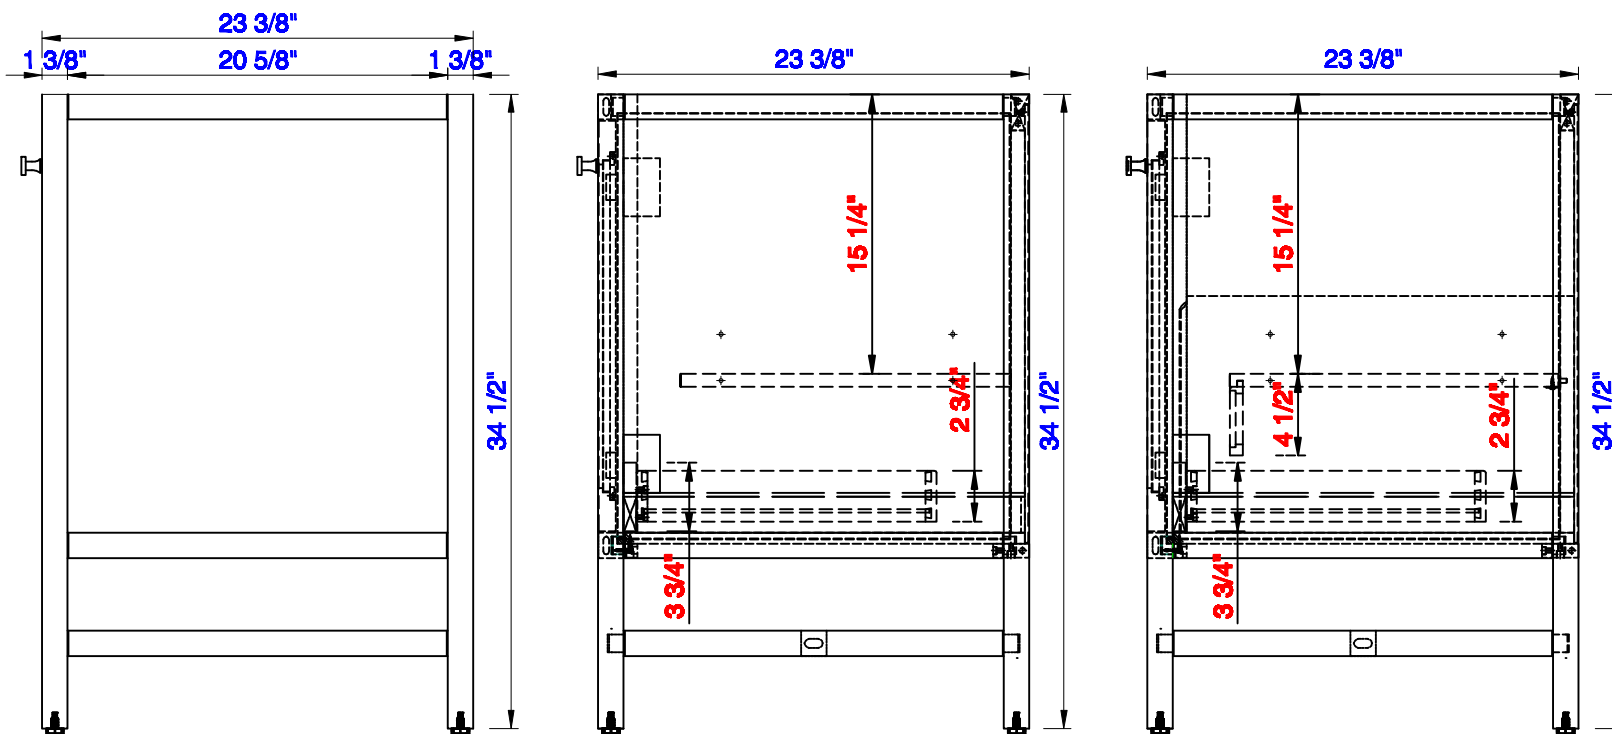

36"

Item Number:  
E445-V36-MCA  
E445-V36-GW

JAMES MARTIN

VANITIES™

Addison 36" Single Cabinet  
Diagrams with Dimensions  
page 01 of 03

**NOTE ONE: Countertops are not shown in these diagrams. (Cabinet Only)**

JAMES MARTIN

VANITIES™

Addison 36" Single Cabinet  
Diagrams with Dimensions  
page 02 of 03

**NOTE ONE:** Countertops are not shown in these diagrams. (Cabinet Only)  
**NOTE TWO:** Internal Shelves (Shown) are designed to align with sinks in James Martin's Optional Countertops. Customer's own countertops and sinks may align differently, and modification may be required. Please consult our website for Countertop Diagrams: [www.jamesmartinvanities.com](http://www.jamesmartinvanities.com)

36"

Item Number:  
E445-V36-MCA  
E445-V36-GW

JAMES MARTIN

VANITIES™

Addison 36" Single Cabinet  
Diagrams with Dimensions  
page 03 of 03

NOTE ONE: Countertops are not shown in these diagrams. (Cabinet Only)

JAMES MARTIN

VANITIES™

Addison 914mm Single Cabinet  
Diagrams with Dimensions  
page 01 of 03

**NOTE ONE: Countertops are not shown in these diagrams. (Cabinet Only)**

**NOTE TWO: This vanity does not have a Backsplash.**