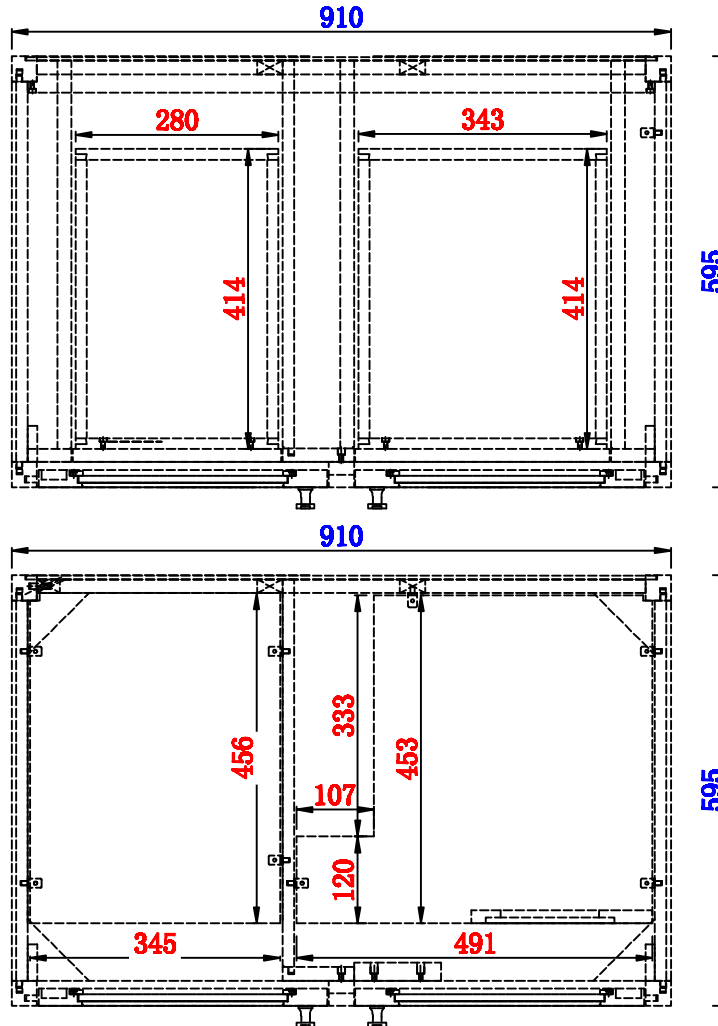

36"

Item Number:  
E445-V36-MCA  
E445-V36-GW

JAMES MARTIN

VANITIES™

Addison 36" Single Cabinet  
Diagrams with Dimensions  
page 01 of 03

**NOTE ONE: Countertops are not shown in these diagrams. (Cabinet Only)**

JAMES MARTIN

VANITIES™

Addison 914mm Single Cabinet  
Diagrams with Dimensions  
page 01 of 03

**NOTE ONE: Countertops are not shown in these diagrams. (Cabinet Only)**

**NOTE TWO: This vanity does not have a Backsplash.**

**Please consult our website for Countertop Diagrams: [www.jamesmartinvanities.com](http://www.jamesmartinvanities.com)**

Version:202009

914mm

Item Number:  
E445-V36-MCA  
E445-V36-GW

JAMES MARTIN

VANITIES™

Addison 914mm Single Cabinet  
Diagrams with Dimensions  
page 02 of 03

**NOTE ONE:** Countertops are not shown in these diagrams. (Cabinet Only)

**NOTE TWO:** Internal Shelves (Shown) are designed to align with sinks in James Martin's Optional Countertops. Customer's own countertops and sinks may align differently, and modification may be required. Please consult our website for Countertop Diagrams: [www.jamesmartinvanities.com](http://www.jamesmartinvanities.com)