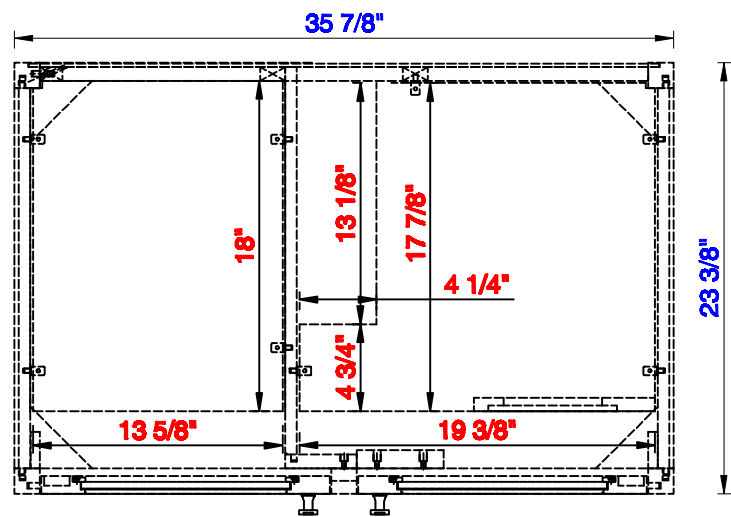

36"

Item Number:  
E445-V36-MCA  
E445-V36-GW

JAMES MARTIN

VANITIES™

Addison 36" Single Cabinet  
Diagrams with Dimensions  
page 01 of 03

**NOTE ONE: Countertops are not shown in these diagrams. (Cabinet Only)**

**NOTE TWO: This vanity does not have a Backsplash.**

**Please consult our website for Countertop Diagrams: [www.jamesmartinvanities.com](http://www.jamesmartinvanities.com)**

Version:202009

36"

Item Number:  
E445-V36-MCA  
E445-V36-GW

JAMES MARTIN

VANITIES™

Addison 36" Single Cabinet  
Diagrams with Dimensions  
page 02 of 03

**NOTE ONE:** Countertops are not shown in these diagrams. (Cabinet Only)  
**NOTE TWO:** Internal Shelves (Shown) are designed to align with sinks in James Martin's Optional Countertops. Customer's own countertops and sinks may align differently, and modification may be required. Please consult our website for Countertop Diagrams: [www.jamesmartinvanities.com](http://www.jamesmartinvanities.com)

36"

Item Number:  
E445-V36-MCA  
E445-V36-GW

JAMES MARTIN

VANITIES™

Addison 36" Single Cabinet  
Diagrams with Dimensions  
page 03 of 03

NOTE ONE: Countertops are not shown in these diagrams. (Cabinet Only)