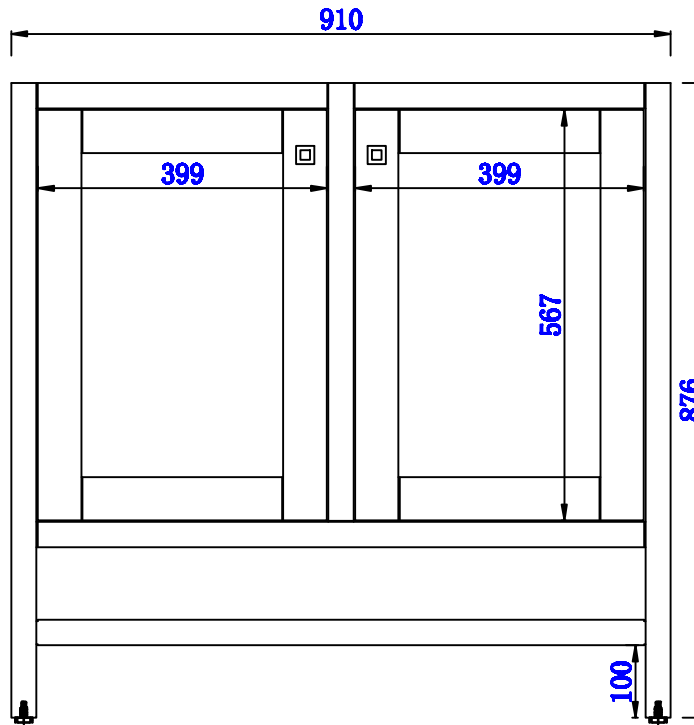

36"

Item Number:  
E445-V36-MCA  
E445-V36-GW

JAMES MARTIN

VANITIES™

Addison 36" Single Cabinet  
Diagrams with Dimensions  
page 01 of 03

**NOTE ONE: Countertops are not shown in these diagrams. (Cabinet Only)**

JAMES MARTIN

VANITIES™

Addison 36" Single Cabinet  
Diagrams with Dimensions  
page 02 of 03

**NOTE ONE:** Countertops are not shown in these diagrams. (Cabinet Only)  
**NOTE TWO:** Internal Shelves (Shown) are designed to align with sinks in James Martin's Optional Countertops. Customer's own countertops and sinks may align differently, and modification may be required. Please consult our website for Countertop Diagrams: [www.jamesmartinvanities.com](http://www.jamesmartinvanities.com)

36"

Item Number:  
E445-V36-MCA  
E445-V36-GW

JAMES MARTIN

VANITIES™

Addison 36" Single Cabinet  
Diagrams with Dimensions  
page 03 of 03

NOTE ONE: Countertops are not shown in these diagrams. (Cabinet Only)

JAMES MARTIN

VANITIES™

Addison 914mm Single Cabinet  
Diagrams with Dimensions  
page 01 of 03

**NOTE ONE: Countertops are not shown in these diagrams. (Cabinet Only)**

**NOTE TWO: This vanity does not have a Backsplash.**