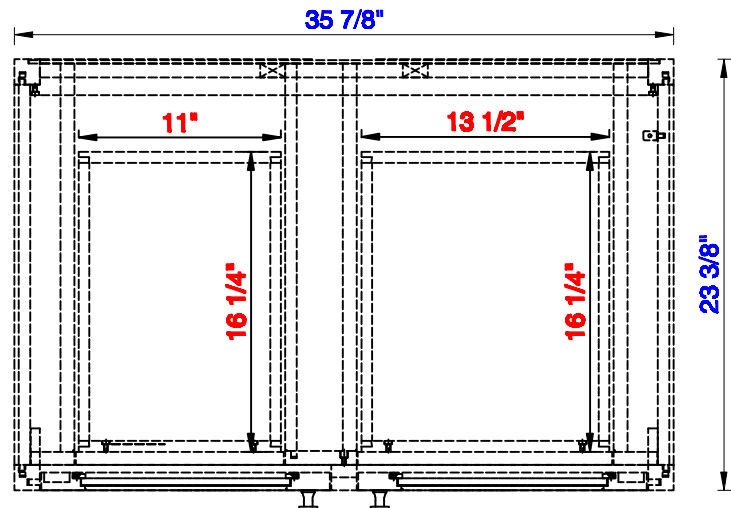

36"

Item Number:  
E445-V36-MCA  
E445-V36-GW

JAMES MARTIN

VANITIES™

Addison 36" Single Cabinet  
Diagrams with Dimensions  
page 01 of 03

**NOTE ONE: Countertops are not shown in these diagrams. (Cabinet Only)**

**NOTE TWO: This vanity does not have a Backsplash.**

**Please consult our website for Countertop Diagrams: [www.jamesmartinvanities.com](http://www.jamesmartinvanities.com)**

Version:202009

36"

Item Number:  
E445-V36-MCA  
E445-V36-GW

JAMES MARTIN

VANITIES™

Addison 36" Single Cabinet  
Diagrams with Dimensions  
page 02 of 03

**NOTE ONE:** Countertops are not shown in these diagrams. (Cabinet Only)  
**NOTE TWO:** Internal Shelves (Shown) are designed to align with sinks in James Martin's Optional Countertops. Customer's own countertops and sinks may align differently, and modification may be required. Please consult our website for Countertop Diagrams: [www.jamesmartinvanities.com](http://www.jamesmartinvanities.com)

36"

Item Number:  
E445-V36-MCA  
E445-V36-GW

JAMES MARTIN

VANITIES™

Addison 36" Single Cabinet  
Diagrams with Dimensions  
page 03 of 03

NOTE ONE: Countertops are not shown in these diagrams. (Cabinet Only)