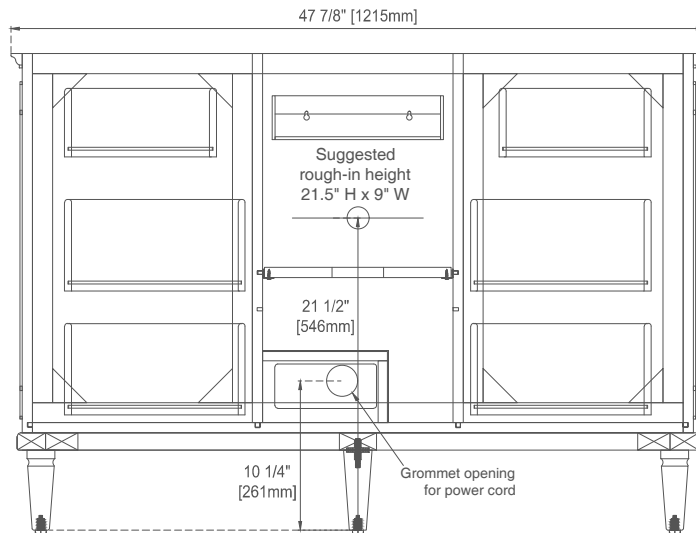

48" LORELAI VANITY
424-V48-BKO 424-V48-WWO
424-V48-BW 424-V48-WLT
424-V48-LNO

JAMES MARTIN
VANITIES

Features and Materials

Solids: BKO/BW-Yellow Poplar; LNO/WWO-Ash; WLT-Rubberwood
Veneers: LNO/WWO-Ash; WLT-Walnut
Panels: Plywood
Installation Type: Floor Standing
Number of Basins: One
Vanity Top Included: NO, Optional 3cm Tops Available with Sinks
Basins Included: NO
Overflow: Yes, front
Number of Doors: One
Number of Drawers: Six
Number of Tip Outs: One
USB/Power Component: YES (ETL5011080)
Cord Length: 6'6"
Bamboo Storage Tray: YES
Assembly Required: NO
Drawer Box Material and Construction: 12mm Plywood/English Dovetail Joinery
Hardware Material and Finish: Zinc Alloy, BW/WWO - Brushed Nickel Color; BKO/LNO/WLT - Champagne Brass Color
Fits Drain Hole Size: 1-3/4"
Full Extension, Soft Close Glides
European Soft Close Hinges
Aluminum Laminate Drawer Liners

Dimension

Width: 47-7/8"
Depth: 23-1/2"
Height: 32-7/8"
Rough-In Height: 21-1/2"

Visit website for warranty and installation information
www.jamesmartinvanities.com

48" LORELAI VANITY
 424-V48-BKO 424-V48-WWO
 424-V48-BW 424-V48-WLT
 424-V48-LNO

JAMES MARTIN
 VANITIES

Knob

Top View

Bamboo Drawer Organizer
 In the Top-right Drawer

Front View

All dimensions are nominal

Diagrams are of cabinet only—James Martin Optional Countertops and sinks are not shown

Visit website for warranty and installation information
www.jamesmartinvanities.com

48" LORELAI VANITY
 424-V48-BKO 424-V48-WWO
 424-V48-BW 424-V48-WLT
 424-V48-LNO

JAMES MARTIN
 VANITIES

Side View 1

Side View 2