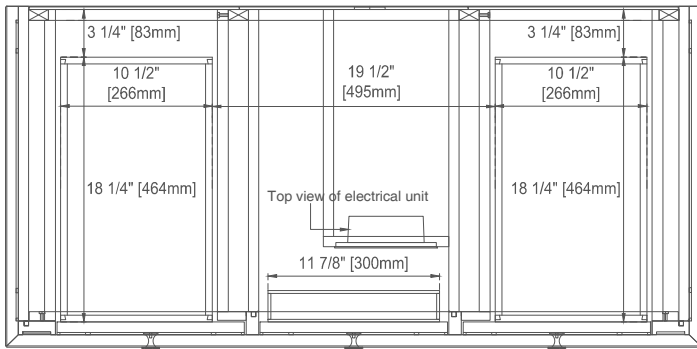

48" LORELAI VANITY
424-V48-BKO 424-V48-WWO
424-V48-BW 424-V48-WLT
424-V48-LNO

JAMES MARTIN
VANITIES

Features and Materials

Solids: BKO/BW-Yellow Poplar; LNO/WWO-Ash; WLT-Rubberwood
Veneers: LNO/WWO-Ash; WLT-Walnut
Panels: Plywood
Installation Type: Floor Standing
Number of Basins: One
Vanity Top Included: NO, Optional 3cm Tops Available with Sinks
Basins Included: NO
Overflow: Yes, front
Number of Doors: One
Number of Drawers: Six
Number of Tip Outs: One
USB/Power Component: YES (ETL5011080)
Cord Length: 6'6"
Bamboo Storage Tray: YES
Assembly Required: NO
Drawer Box Material and Construction: 12mm Plywood/English Dovetail Joinery
Hardware Material and Finish: Zinc Alloy, BW/WWO - Brushed Nickel Color; BKO/LNO/WLT - Champagne Brass Color
Fits Drain Hole Size: 1-3/4"
Full Extension, Soft Close Glides
European Soft Close Hinges
Aluminum Laminate Drawer Liners

Dimension

Width: 47-7/8"
Depth: 23-1/2"
Height: 32-7/8"
Rough-In Height: 21-1/2"

Visit website for warranty and installation information
www.jamesmartinvanities.com

48" LORELAI VANITY
 424-V48-BKO 424-V48-WWO
 424-V48-BW 424-V48-WLT
 424-V48-LNO

JAMES MARTIN
 VANITIES

Knob

Top View

Bamboo Drawer Organizer
 In the Top-right Drawer

Front View

All dimensions are nominal

Diagrams are of cabinet only—James Martin Optional Countertops and sinks are not shown