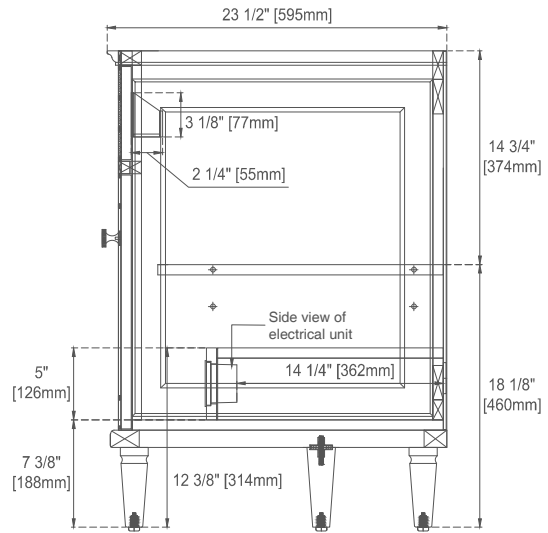

48" LORELAI VANITY
424-V48-BKO 424-V48-WWO
424-V48-BW 424-V48-WLT
424-V48-LNO

JAMES MARTIN
VANITIES

Features and Materials

Solids: BKO/BW-Yellow Poplar; LNO/WWO-Ash; WLT-Rubberwood
Veneers: LNO/WWO-Ash; WLT-Walnut
Panels: Plywood
Installation Type: Floor Standing
Number of Basins: One
Vanity Top Included: NO, Optional 3cm Tops Available with Sinks
Basins Included: NO
Overflow: Yes, front
Number of Doors: One
Number of Drawers: Six
Number of Tip Outs: One
USB/Power Component: YES (ETL5011080)
Cord Length: 6'6"
Bamboo Storage Tray: YES
Assembly Required: NO
Drawer Box Material and Construction: 12mm Plywood/English Dovetail Joinery
Hardware Material and Finish: Zinc Alloy, BW/WWO - Brushed Nickel Color; BKO/LNO/WLT - Champagne Brass Color
Fits Drain Hole Size: 1-3/4"
Full Extension, Soft Close Glides
European Soft Close Hinges
Aluminum Laminate Drawer Liners

Dimension

Width: 47-7/8"
Depth: 23-1/2"
Height: 32-7/8"
Rough-In Height: 21-1/2"

Visit website for warranty and installation information
www.jamesmartinvanities.com

48" LORELAI VANITY
 424-V48-BKO 424-V48-WWO
 424-V48-BW 424-V48-WLT
 424-V48-LNO

JAMES MARTIN
 VANITIES

Knob

Top View

Bamboo Drawer Organizer
 In the Top-right Drawer

Front View

All dimensions are nominal

Diagrams are of cabinet only—James Martin Optional Countertops and sinks are not shown

Visit website for warranty and installation information
www.jamesmartinvanities.com

48" LORELAI VANITY
 424-V48-BKO 424-V48-WWO
 424-V48-BW 424-V48-WLT
 424-V48-LNO

JAMES MARTIN
 VANITIES

Side View 1

Side View 2