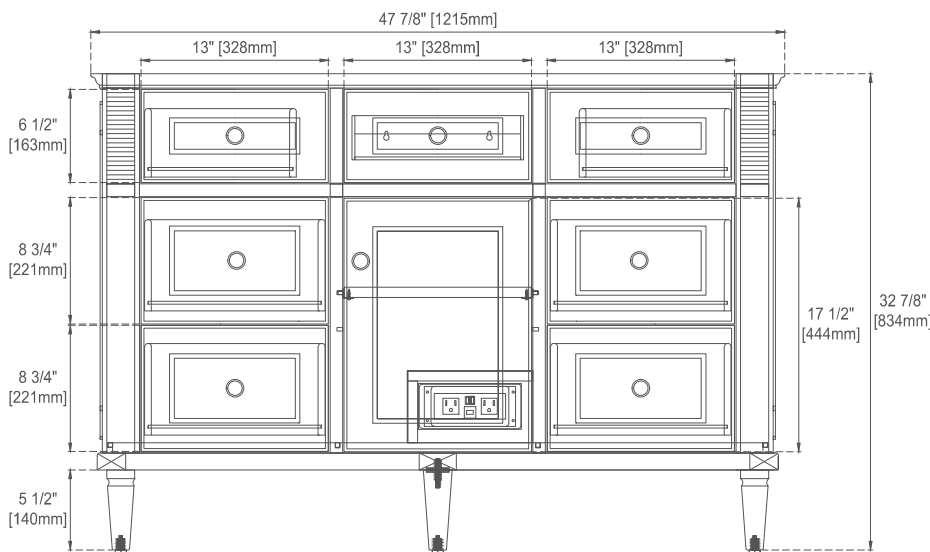

48" LORELAI VANITY
424-V48-BKO 424-V48-WWO
424-V48-BW 424-V48-WLT
424-V48-LNO

JAMES MARTIN
VANITIES

Features and Materials

Solids: BKO/BW-Yellow Poplar; LNO/WWO-Ash; WLT-Rubberwood
Veneers: LNO/WWO-Ash; WLT-Walnut
Panels: Plywood
Installation Type: Floor Standing
Number of Basins: One
Vanity Top Included: NO, Optional 3cm Tops Available with Sinks
Basins Included: NO
Overflow: Yes, front
Number of Doors: One
Number of Drawers: Six
Number of Tip Outs: One
USB/Power Component: YES (ETL5011080)
Cord Length: 6'6"
Bamboo Storage Tray: YES
Assembly Required: NO
Drawer Box Material and Construction: 12mm Plywood/English Dovetail Joinery
Hardware Material and Finish: Zinc Alloy, BW/WWO - Brushed Nickel Color; BKO/LNO/WLT - Champagne Brass Color
Fits Drain Hole Size: 1-3/4"
Full Extension, Soft Close Glides
European Soft Close Hinges
Aluminum Laminate Drawer Liners

Dimension

Width: 47-7/8"
Depth: 23-1/2"
Height: 32-7/8"
Rough-In Height: 21-1/2"

Visit website for warranty and installation information
www.jamesmartinvanities.com

48" LORELAI VANITY
 424-V48-BKO 424-V48-WWO
 424-V48-BW 424-V48-WLT
 424-V48-LNO

JAMES MARTIN
 VANITIES

Knob

Top View

Bamboo Drawer Organizer
 In the Top-right Drawer

Front View

All dimensions are nominal

Diagrams are of cabinet only—James Martin Optional Countertops and sinks are not shown