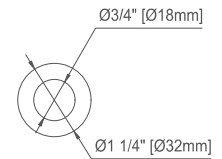

48" LORELAI VANITY
424-V48-BKO 424-V48-WWO
424-V48-BW 424-V48-WLT
424-V48-LNO

JAMES MARTIN
VANITIES

Features and Materials

Solids: BKO/BW-Yellow Poplar; LNO/WWO-Ash; WLT-Rubberwood
Veneers: LNO/WWO-Ash; WLT-Walnut
Panels: Plywood
Installation Type: Floor Standing
Number of Basins: One
Vanity Top Included: NO, Optional 3cm Tops Available with Sinks
Basins Included: NO
Overflow: Yes, front
Number of Doors: One
Number of Drawers: Six
Number of Tip Outs: One
USB/Power Component: YES (ETL5011080)
Cord Length: 6'6"
Bamboo Storage Tray: YES
Assembly Required: NO
Drawer Box Material and Construction: 12mm Plywood/English Dovetail Joinery
Hardware Material and Finish: Zinc Alloy, BW/WWO - Brushed Nickel Color; BKO/LNO/WLT - Champagne Brass Color
Fits Drain Hole Size: 1-3/4"
Full Extension, Soft Close Glides
European Soft Close Hinges
Aluminum Laminate Drawer Liners

Dimension

Width: 47-7/8"
Depth: 23-1/2"
Height: 32-7/8"
Rough-In Height: 21-1/2"

Visit website for warranty and installation information
www.jamesmartinvanities.com

48" LORELAI VANITY
 424-V48-BKO 424-V48-WWO
 424-V48-BW 424-V48-WLT
 424-V48-LNO

JAMES MARTIN
 VANITIES

Knob

Top View

Bamboo Drawer Organizer
 In the Top-right Drawer

Front View

All dimensions are nominal

Diagrams are of cabinet only—James Martin Optional Countertops and sinks are not shown