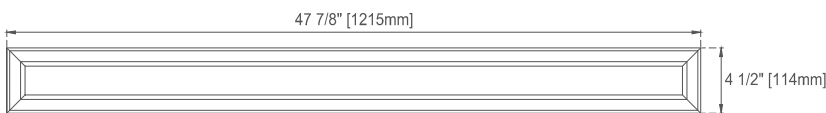

48" LORELAI VANITY
424-V48-BKO 424-V48-WWO
424-V48-BW 424-V48-WLT
424-V48-LNO

JAMES MARTIN
VANITIES

Features and Materials

Solids: BKO/BW-Yellow Poplar; LNO/WWO-Ash; WLT-Rubberwood
Veneers: LNO/WWO-Ash; WLT-Walnut
Panels: Plywood
Installation Type: Floor Standing
Number of Basins: One
Vanity Top Included: NO, Optional 3cm Tops Available with Sinks
Basins Included: NO
Overflow: Yes, front
Number of Doors: One
Number of Drawers: Six
Number of Tip Outs: One
USB/Power Component: YES (ETL5011080)
Cord Length: 6'6"
Bamboo Storage Tray: YES
Assembly Required: NO
Drawer Box Material and Construction: 12mm Plywood/English Dovetail Joinery
Hardware Material and Finish: Zinc Alloy, BW/WWO - Brushed Nickel Color; BKO/LNO/WLT - Champagne Brass Color
Fits Drain Hole Size: 1-3/4"
Full Extension, Soft Close Glides
European Soft Close Hinges
Aluminum Laminate Drawer Liners

Dimension

Width: 47-7/8"
Depth: 23-1/2"
Height: 32-7/8"
Rough-In Height: 21-1/2"

Visit website for warranty and installation information
www.jamesmartinvanities.com

48" LORELAI VANITY
 424-V48-BKO 424-V48-WWO
 424-V48-BW 424-V48-WLT
 424-V48-LNO

JAMES MARTIN
 VANITIES

Knob

Top View

Bamboo Drawer Organizer
 In the Top-right Drawer

Front View

All dimensions are nominal

Diagrams are of cabinet only—James Martin Optional Countertops and sinks are not shown