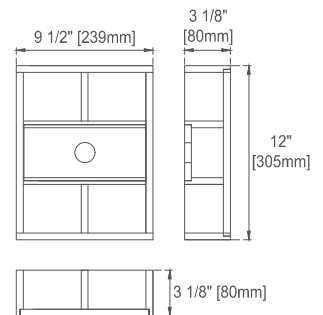

48" LORELAI VANITY
424-V48-BKO 424-V48-WWO
424-V48-BW 424-V48-WLT
424-V48-LNO

JAMES MARTIN
VANITIES

Features and Materials

Solids: BKO/BW-Yellow Poplar; LNO/WWO-Ash; WLT-Rubberwood
Veneers: LNO/WWO-Ash; WLT-Walnut
Panels: Plywood
Installation Type: Floor Standing
Number of Basins: One
Vanity Top Included: NO, Optional 3cm Tops Available with Sinks
Basins Included: NO
Overflow: Yes, front
Number of Doors: One
Number of Drawers: Six
Number of Tip Outs: One
USB/Power Component: YES (ETL5011080)
Cord Length: 6'6"
Bamboo Storage Tray: YES
Assembly Required: NO
Drawer Box Material and Construction: 12mm Plywood/English Dovetail Joinery
Hardware Material and Finish: Zinc Alloy, BW/WWO - Brushed Nickel Color; BKO/LNO/WLT - Champagne Brass Color
Fits Drain Hole Size: 1-3/4"
Full Extension, Soft Close Glides
European Soft Close Hinges
Aluminum Laminate Drawer Liners

Dimension

Width: 47-7/8"
Depth: 23-1/2"
Height: 32-7/8"
Rough-In Height: 21-1/2"

Visit website for warranty and installation information
www.jamesmartinvanities.com

48" LORELAI VANITY
 424-V48-BKO 424-V48-WWO
 424-V48-BW 424-V48-WLT
 424-V48-LNO

JAMES MARTIN
 VANITIES

Knob

Top View

Bamboo Drawer Organizer
 In the Top-right Drawer

Front View

All dimensions are nominal

Diagrams are of cabinet only—James Martin Optional Countertops and sinks are not shown