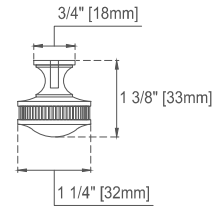

48" LORELAI VANITY
424-V48-BKO 424-V48-WWO
424-V48-BW 424-V48-WLT
424-V48-LNO

JAMES MARTIN
VANITIES

Features and Materials

Solids: BKO/BW-Yellow Poplar; LNO/WWO-Ash; WLT-Rubberwood
Veneers: LNO/WWO-Ash; WLT-Walnut
Panels: Plywood
Installation Type: Floor Standing
Number of Basins: One
Vanity Top Included: NO, Optional 3cm Tops Available with Sinks
Basins Included: NO
Overflow: Yes, front
Number of Doors: One
Number of Drawers: Six
Number of Tip Outs: One
USB/Power Component: YES (ETL5011080)
Cord Length: 6'6"
Bamboo Storage Tray: YES
Assembly Required: NO
Drawer Box Material and Construction: 12mm Plywood/English Dovetail Joinery
Hardware Material and Finish: Zinc Alloy, BW/WWO - Brushed Nickel Color; BKO/LNO/WLT - Champagne Brass Color
Fits Drain Hole Size: 1-3/4"
Full Extension, Soft Close Glides
European Soft Close Hinges
Aluminum Laminate Drawer Liners

Dimension

Width: 47-7/8"
Depth: 23-1/2"
Height: 32-7/8"
Rough-In Height: 21-1/2"

Visit website for warranty and installation information
www.jamesmartinvanities.com

48" LORELAI VANITY
 424-V48-BKO 424-V48-WWO
 424-V48-BW 424-V48-WLT
 424-V48-LNO

JAMES MARTIN
 VANITIES

Knob

Top View

Bamboo Drawer Organizer
 In the Top-right Drawer

Front View

All dimensions are nominal

Diagrams are of cabinet only—James Martin Optional Countertops and sinks are not shown