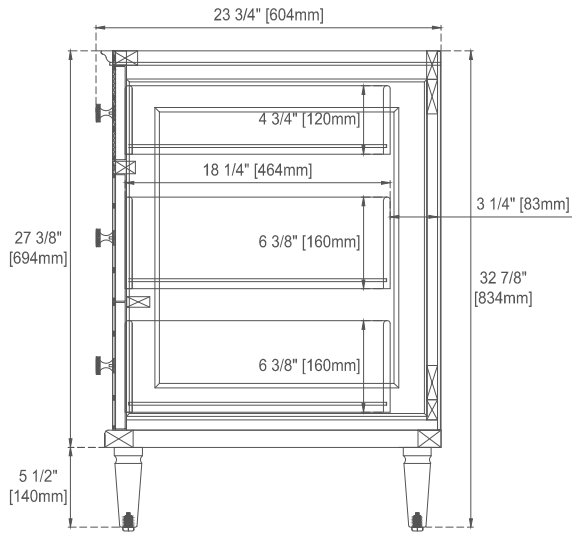

48" LORELAI VANITY
424-V48-BKO 424-V48-WWO
424-V48-BW 424-V48-WLT
424-V48-LNO

JAMES MARTIN
VANITIES

Features and Materials

Solids: BKO/BW-Yellow Poplar; LNO/WWO-Ash; WLT-Rubberwood
Veneers: LNO/WWO-Ash; WLT-Walnut
Panels: Plywood
Installation Type: Floor Standing
Number of Basins: One
Vanity Top Included: NO, Optional 3cm Tops Available with Sinks
Basins Included: NO
Overflow: Yes, front
Number of Doors: One
Number of Drawers: Six
Number of Tip Outs: One
USB/Power Component: YES (ETL5011080)
Cord Length: 6'6"
Bamboo Storage Tray: YES
Assembly Required: NO
Drawer Box Material and Construction: 12mm Plywood/English Dovetail Joinery
Hardware Material and Finish: Zinc Alloy, BW/WWO - Brushed Nickel Color; BKO/LNO/WLT - Champagne Brass Color
Fits Drain Hole Size: 1-3/4"
Full Extension, Soft Close Glides
European Soft Close Hinges
Aluminum Laminate Drawer Liners

Dimension

Width: 47-7/8"
Depth: 23-1/2"
Height: 32-7/8"
Rough-In Height: 21-1/2"

Visit website for warranty and installation information
www.jamesmartinvanities.com

48" LORELAI VANITY
 424-V48-BKO 424-V48-WWO
 424-V48-BW 424-V48-WLT
 424-V48-LNO

JAMES MARTIN
 VANITIES

Knob

Top View

Bamboo Drawer Organizer
 In the Top-right Drawer

Front View

All dimensions are nominal

Diagrams are of cabinet only—James Martin Optional Countertops and sinks are not shown

Visit website for warranty and installation information
www.jamesmartinvanities.com

48" LORELAI VANITY
 424-V48-BKO 424-V48-WWO
 424-V48-BW 424-V48-WLT
 424-V48-LNO

JAMES MARTIN
 VANITIES

Side View 1

Side View 2