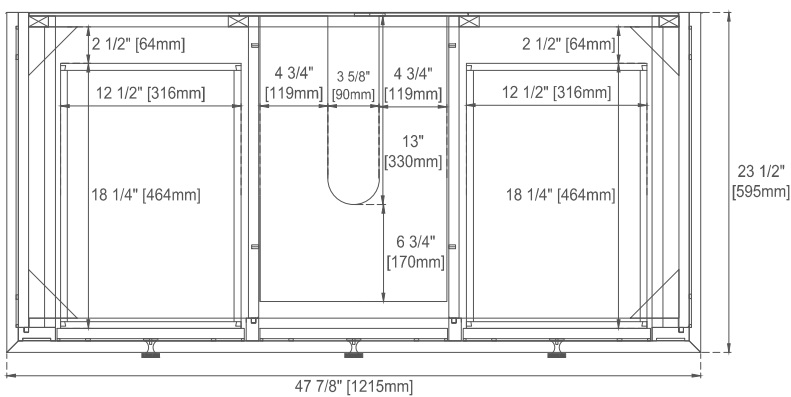

48" LORELAI VANITY
424-V48-BKO 424-V48-WWO
424-V48-BW 424-V48-WLT
424-V48-LNO

JAMES MARTIN
VANITIES

Features and Materials

Solids: BKO/BW-Yellow Poplar; LNO/WWO-Ash; WLT-Rubberwood
Veneers: LNO/WWO-Ash; WLT-Walnut
Panels: Plywood
Installation Type: Floor Standing
Number of Basins: One
Vanity Top Included: NO, Optional 3cm Tops Available with Sinks
Basins Included: NO
Overflow: Yes, front
Number of Doors: One
Number of Drawers: Six
Number of Tip Outs: One
USB/Power Component: YES (ETL5011080)
Cord Length: 6'6"
Bamboo Storage Tray: YES
Assembly Required: NO
Drawer Box Material and Construction: 12mm Plywood/English Dovetail Joinery
Hardware Material and Finish: Zinc Alloy, BW/WWO - Brushed Nickel Color; BKO/LNO/WLT - Champagne Brass Color
Fits Drain Hole Size: 1-3/4"
Full Extension, Soft Close Glides
European Soft Close Hinges
Aluminum Laminate Drawer Liners

Dimension

Width: 47-7/8"
Depth: 23-1/2"
Height: 32-7/8"
Rough-In Height: 21-1/2"

Visit website for warranty and installation information
www.jamesmartinvanities.com

48" LORELAI VANITY
 424-V48-BKO 424-V48-WWO
 424-V48-BW 424-V48-WLT
 424-V48-LNO

JAMES MARTIN
 VANITIES

Knob

Top View

Bamboo Drawer Organizer
 In the Top-right Drawer

Front View

All dimensions are nominal

Diagrams are of cabinet only—James Martin Optional Countertops and sinks are not shown