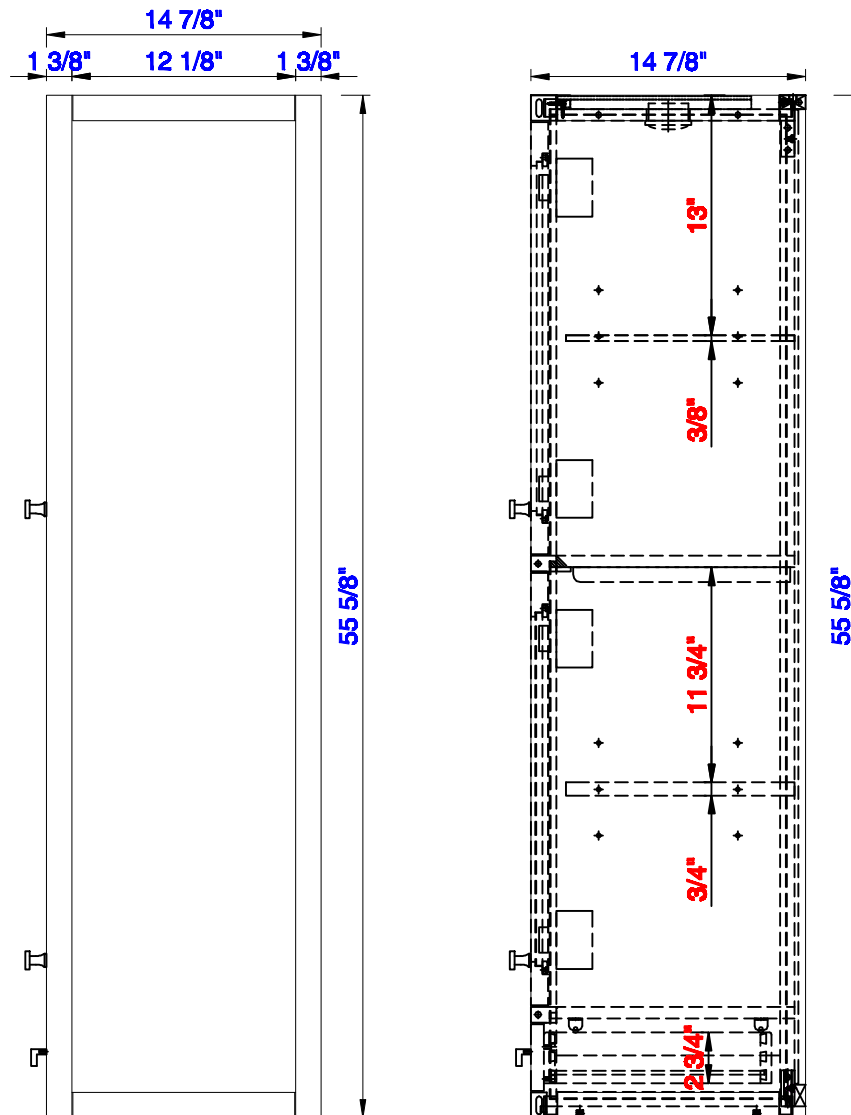

15"

Item Number:
E444-H15L-MCA
E444-H15L-GW

JAMES MARTIN

VANITIES™

Addison 15" Grand Tower Hutch - Left
Diagrams with Dimensions
page 03 of 03