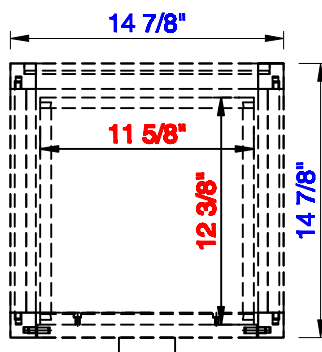

15"

Item Number:
E444-H15L-MCA
E444-H15L-GW

JAMES MARTIN

VANITIES™

Addison 15" Grand Tower Hutch - Left
Diagrams with Dimensions
page 02 of 03