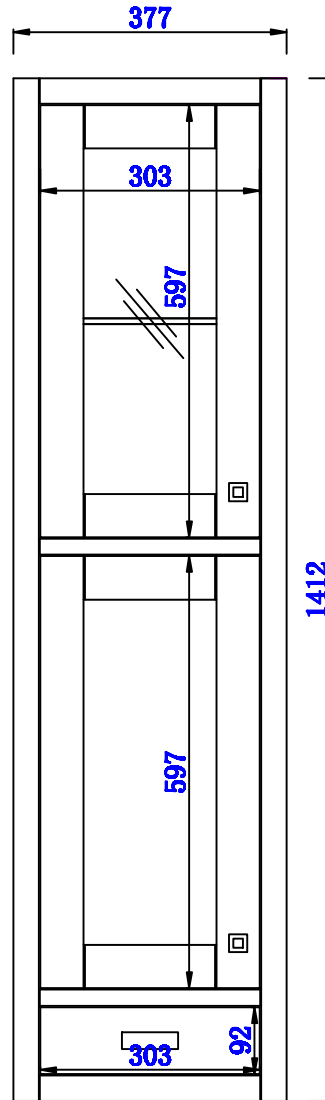

381mm

Item Number:
E444-H15L-MCA
E444-H15L-GW

JAMES MARTIN

VANITIES™

Addison 381mm Grand Tower Hutch - Left
Diagrams with Dimensions
page 01 of 03