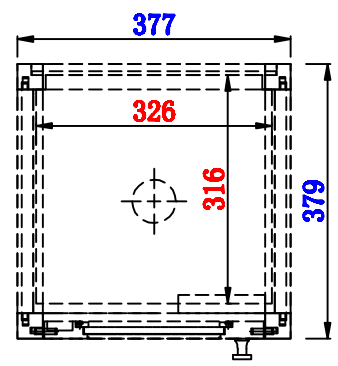

381mm

Item Number:
E444-H15L-MCA
E444-H15L-GW

JAMES MARTIN

VANITIES™

Addison 381mm Grand Tower Hutch - Left
Diagrams with Dimensions
page 02 of 03