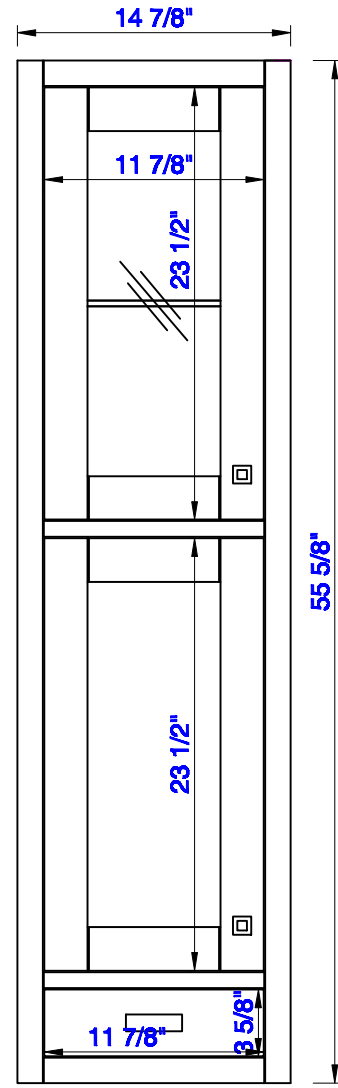

15"

Item Number:
E444-H15L-MCA
E444-H15L-GW

JAMES MARTIN

VANITIES™

Addison 15" Grand Tower Hutch - Left
Diagrams with Dimensions
page 01 of 03