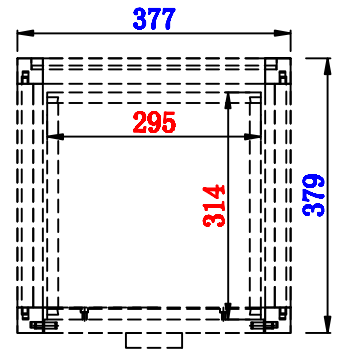

381mm

Item Number:
E444-H15L-MCA
E444-H15L-GW

JAMES MARTIN

VANITIES™

Addison 381mm Grand Tower Hutch - Left
Diagrams with Dimensions
page 02 of 03