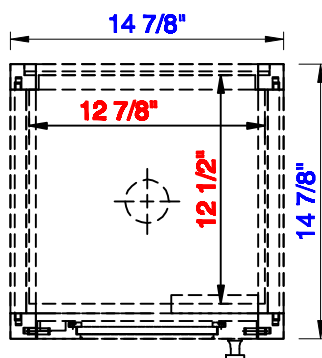

15"

Item Number:
E444-H15L-MCA
E444-H15L-GW

JAMES MARTIN

VANITIES™

Addison 15" Grand Tower Hutch - Left
Diagrams with Dimensions
page 02 of 03