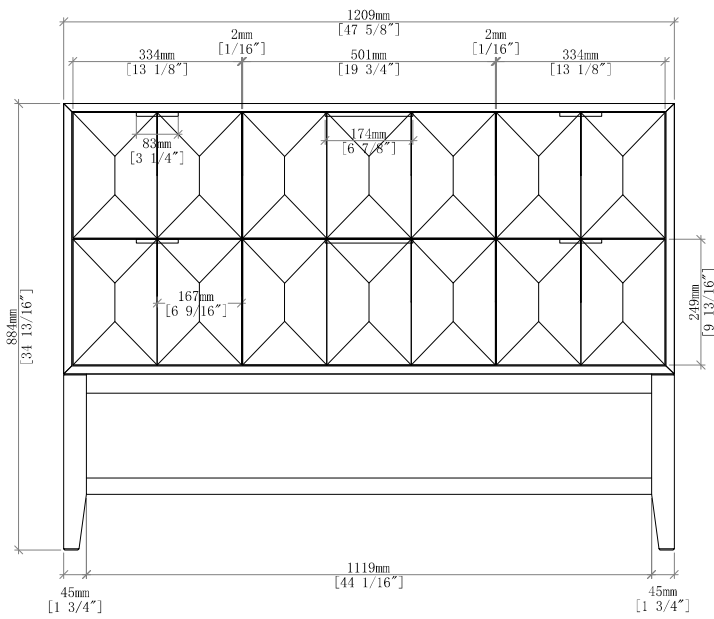

48" Emmeline Single Vanity D100-V48-PBO

FREEPOWER COMPATIBLE

48" Emmeline Single Vanity

Details and Features

- Solids: Ash
- Veneers: Ash
- Panels: Marine MDF
- Installation Type: Free Standing
- Number of Drawers: 5
- Tip/Out Drawer: Top Center, with removable bamboo tray
- Assembly Type: Cabinet comes fully assembled Removable organizer with aluminum laminate liner
- Drawer Boxes: Ash veneer over Marine MDF
- English Dovetail joinery
- Aluminum Laminate Drawer Liners
- Hardware Material/Finish: Stainless Steel/Champagne Brass
- Full Extension, Soft Close Glides
- Vanity Top: Not Included – Optional 3cm Tops available
- Number of Basins: 1
(included with optional countertop purchase)
- Adjustable Levelers

Dimension

- Width: 47-5/8" (1209mm)
- Depth: 23-1/4" (591mm)
- Height: 34-13/16" (914 mm)
- Rough-In: 21" (534mm)

Drawer Edge Pulls

48" Emmeline Single Vanity
D100-V48-PBO

Font View

Side View

All dimensions are nominal

48" Emmeline Single Vanity D100-V48-PBO

Side View 2

Front View

Side View 1

All dimensions are nominal

Diagrams are of cabinet only-James Martin Optional Countertops and sinks are not shown

Visit website for warranty and installation information
<http://www.jamesmartinvanities.com>