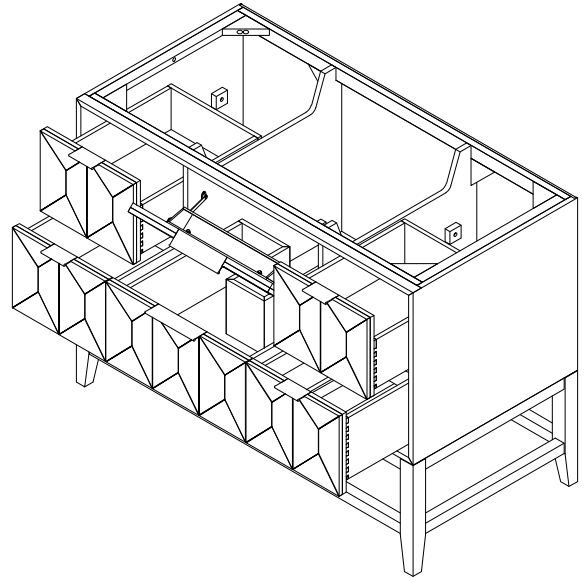

48" Emmeline Single Vanity D100-V48-PBO

FREEPOWER COMPATIBLE

48" Emmeline Single Vanity

Details and Features

- Solids: Ash
- Veneers: Ash
- Panels: Marine MDF
- Installation Type: Free Standing
- Number of Drawers: 5
- Tip/Out Drawer: Top Center, with removable bamboo tray
- Assembly Type: Cabinet comes fully assembled Removable organizer with aluminum laminate liner
- Drawer Boxes: Ash veneer over Marine MDF
- English Dovetail joinery
- Aluminum Laminate Drawer Liners
- Hardware Material/Finish: Stainless Steel/Champagne Brass
- Full Extension, Soft Close Glides
- Vanity Top: Not Included – Optional 3cm Tops available
- Number of Basins: 1
(included with optional countertop purchase)
- Adjustable Levelers

Dimension

- Width: 47-5/8" (1209mm)
- Depth: 23-1/4" (591mm)
- Height: 34-13/16" (914 mm)
- Rough-In: 21" (534mm)

Drawer Edge Pulls

48" Emmeline Single Vanity
D100-V48-PBO

Font View

Side View

All dimensions are nominal

48" Emmeline Single Vanity D100-V48-PBO

Side View 2

Front View

Side View 1

All dimensions are nominal

Diagrams are of cabinet only-James Martin Optional Countertops and sinks are not shown

Visit website for warranty and installation information
<http://www.jamesmartinvanities.com>