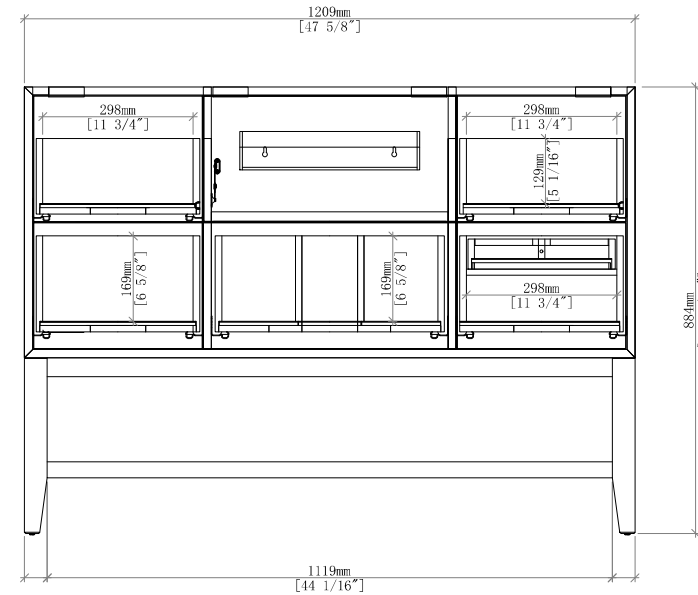

48" Emmeline Single Vanity D100-V48-PBO

FREEPOWER COMPATIBLE

48" Emmeline Single Vanity

Details and Features

- Solids: Ash
- Veneers: Ash
- Panels: Marine MDF
- Installation Type: Free Standing
- Number of Drawers: 5
- Tip/Out Drawer: Top Center, with removable bamboo tray
- Assembly Type: Cabinet comes fully assembled Removable organizer with aluminum laminate liner
- Drawer Boxes: Ash veneer over Marine MDF
- English Dovetail joinery
- Aluminum Laminate Drawer Liners
- Hardware Material/Finish: Stainless Steel/Champagne Brass
- Full Extension, Soft Close Glides
- Vanity Top: Not Included – Optional 3cm Tops available
- Number of Basins: 1
(included with optional countertop purchase)
- Adjustable Levelers

Dimension

- Width: 47-5/8" (1209mm)
- Depth: 23-1/4" (591mm)
- Height: 34-13/16" (914 mm)
- Rough-In: 21" (534mm)

Drawer Edge Pulls

48" Emmeline Single Vanity
D100-V48-PBO

Font View

Side View

All dimensions are nominal

48" Emmeline Single Vanity D100-V48-PBO

Side View 2

Front View

Side View 1

All dimensions are nominal

Diagrams are of cabinet only-James Martin Optional Countertops and sinks are not shown

Visit website for warranty and installation information
<http://www.jamesmartinvanities.com>