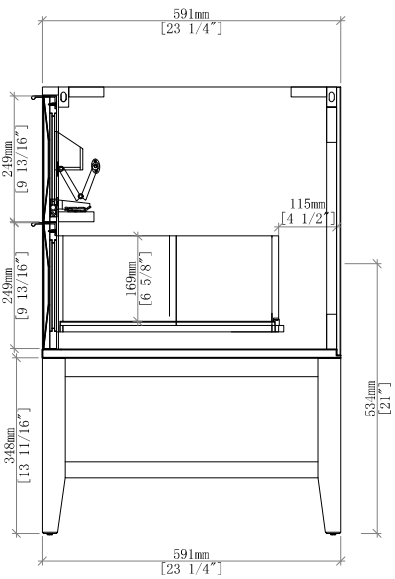

48" Emmeline Single Vanity D100-V48-PBO

FREEPOWER COMPATIBLE

48" Emmeline Single Vanity

Details and Features

- Solids: Ash
- Veneers: Ash
- Panels: Marine MDF
- Installation Type: Free Standing
- Number of Drawers: 5
- Tip/Out Drawer: Top Center, with removable bamboo tray
- Assembly Type: Cabinet comes fully assembled Removable organizer with aluminum laminate liner
- Drawer Boxes: Ash veneer over Marine MDF
- English Dovetail joinery
- Aluminum Laminate Drawer Liners
- Hardware Material/Finish: Stainless Steel/Champagne Brass
- Full Extension, Soft Close Glides
- Vanity Top: Not Included – Optional 3cm Tops available
- Number of Basins: 1
(included with optional countertop purchase)
- Adjustable Levelers

Dimension

- Width: 47-5/8" (1209mm)
- Depth: 23-1/4" (591mm)
- Height: 34-13/16" (914 mm)
- Rough-In: 21" (534mm)

Drawer Edge Pulls

48" Emmeline Single Vanity
D100-V48-PBO

Font View

Side View

All dimensions are nominal

48" Emmeline Single Vanity D100-V48-PBO

Side View 2

Front View

Side View 1

All dimensions are nominal

Diagrams are of cabinet only-James Martin Optional Countertops and sinks are not shown

Visit website for warranty and installation information
<http://www.jamesmartinvanities.com>