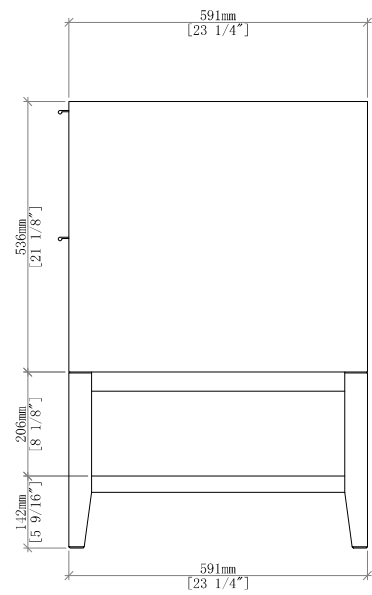

48" Emmeline Single Vanity D100-V48-PBO

FREEPOWER COMPATIBLE

48" Emmeline Single Vanity

Details and Features

- Solids: Ash
- Veneers: Ash
- Panels: Marine MDF
- Installation Type: Free Standing
- Number of Drawers: 5
- Tip/Out Drawer: Top Center, with removable bamboo tray
- Assembly Type: Cabinet comes fully assembled Removable organizer with aluminum laminate liner
- Drawer Boxes: Ash veneer over Marine MDF
- English Dovetail joinery
- Aluminum Laminate Drawer Liners
- Hardware Material/Finish: Stainless Steel/Champagne Brass
- Full Extension, Soft Close Glides
- Vanity Top: Not Included – Optional 3cm Tops available
- Number of Basins: 1
(included with optional countertop purchase)
- Adjustable Levelers

Dimension

- Width: 47-5/8" (1209mm)
- Depth: 23-1/4" (591mm)
- Height: 34-13/16" (914 mm)
- Rough-In: 21" (534mm)

Drawer Edge Pulls

48" Emmeline Single Vanity
D100-V48-PBO

Font View

Side View

All dimensions are nominal

48" Emmeline Single Vanity D100-V48-PBO

Side View 2

Front View

Side View 1

All dimensions are nominal

Diagrams are of cabinet only-James Martin Optional Countertops and sinks are not shown

Visit website for warranty and installation information
<http://www.jamesmartinvanities.com>