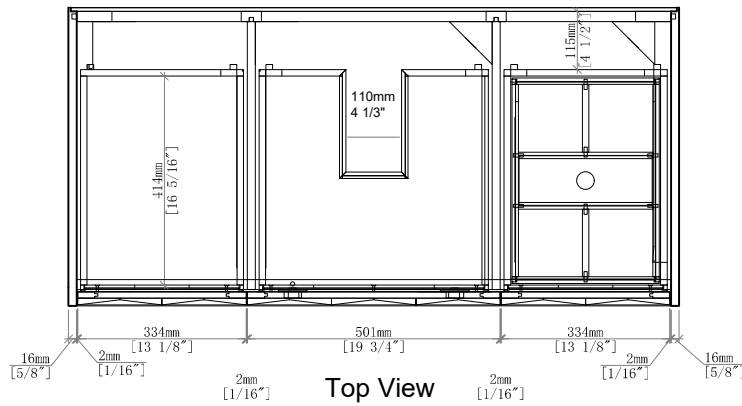

48" Emmeline Single Vanity D100-V48-PBO

FREEPOWER COMPATIBLE

48" Emmeline Single Vanity

Details and Features

- Solids: Ash
- Veneers: Ash
- Panels: Marine MDF
- Installation Type: Free Standing
- Number of Drawers: 5
- Tip/Out Drawer: Top Center, with removable bamboo tray
- Assembly Type: Cabinet comes fully assembled Removable organizer with aluminum laminate liner
- Drawer Boxes: Ash veneer over Marine MDF
- English Dovetail joinery
- Aluminum Laminate Drawer Liners
- Hardware Material/Finish: Stainless Steel/Champagne Brass
- Full Extension, Soft Close Glides
- Vanity Top: Not Included – Optional 3cm Tops available
- Number of Basins: 1
(included with optional countertop purchase)
- Adjustable Levelers

Dimension

- Width: 47-5/8" (1209mm)
- Depth: 23-1/4" (591mm)
- Height: 34-13/16" (914 mm)
- Rough-In: 21" (534mm)

Drawer Edge Pulls

48" Emmeline Single Vanity
D100-V48-PBO

Font View

Side View

All dimensions are nominal

48" Emmeline Single Vanity D100-V48-PBO

Side View 2

Front View

Side View 1

All dimensions are nominal

Diagrams are of cabinet only-James Martin Optional Countertops and sinks are not shown

Visit website for warranty and installation information
<http://www.jamesmartinvanities.com>