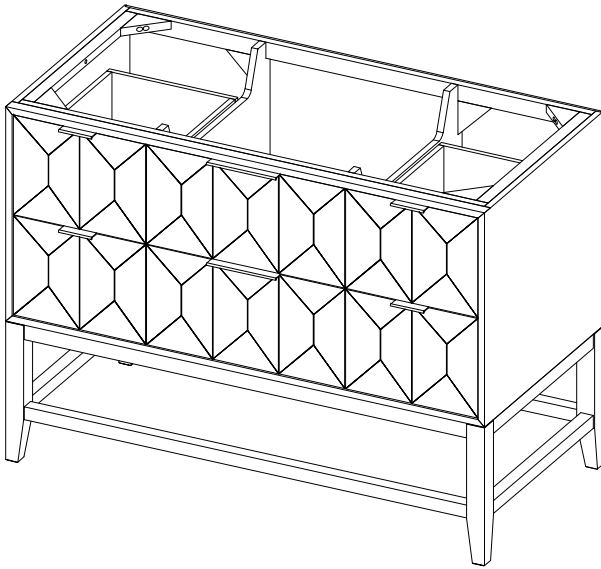

48" Emmeline Single Vanity D100-V48-PBO

FREEPOWER COMPATIBLE

48" Emmeline Single Vanity

Details and Features

- Solids: Ash
- Veneers: Ash
- Panels: Marine MDF
- Installation Type: Free Standing
- Number of Drawers: 5
- Tip/Out Drawer: Top Center, with removable bamboo tray
- Assembly Type: Cabinet comes fully assembled Removable organizer with aluminum laminate liner
- Drawer Boxes: Ash veneer over Marine MDF
- English Dovetail joinery
- Aluminum Laminate Drawer Liners
- Hardware Material/Finish: Stainless Steel/Champagne Brass
- Full Extension, Soft Close Glides
- Vanity Top: Not Included – Optional 3cm Tops available
- Number of Basins: 1
(included with optional countertop purchase)
- Adjustable Levelers

Dimension

- Width: 47-5/8" (1209mm)
- Depth: 23-1/4" (591mm)
- Height: 34-13/16" (914 mm)
- Rough-In: 21" (534mm)

Drawer Edge Pulls

48" Emmeline Single Vanity
D100-V48-PBO

Font View

Side View

All dimensions are nominal

48" Emmeline Single Vanity D100-V48-PBO

Side View 2

Front View

Side View 1

All dimensions are nominal

Diagrams are of cabinet only-James Martin Optional Countertops and sinks are not shown

Visit website for warranty and installation information
<http://www.jamesmartinvanities.com>