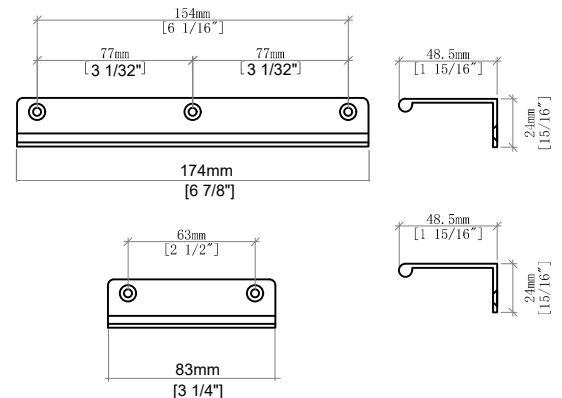

48" Emmeline Single Vanity D100-V48-PBO

FREEPOWER COMPATIBLE

48" Emmeline Single Vanity

Details and Features

- Solids: Ash
- Veneers: Ash
- Panels: Marine MDF
- Installation Type: Free Standing
- Number of Drawers: 5
- Tip/Out Drawer: Top Center, with removable bamboo tray
- Assembly Type: Cabinet comes fully assembled Removable organizer with aluminum laminate liner
- Drawer Boxes: Ash veneer over Marine MDF
- English Dovetail joinery
- Aluminum Laminate Drawer Liners
- Hardware Material/Finish: Stainless Steel/Champagne Brass
- Full Extension, Soft Close Glides
- Vanity Top: Not Included – Optional 3cm Tops available
- Number of Basins: 1
(included with optional countertop purchase)
- Adjustable Levelers

Dimension

- Width: 47-5/8" (1209mm)
- Depth: 23-1/4" (591mm)
- Height: 34-13/16" (914 mm)
- Rough-In: 21" (534mm)

Drawer Edge Pulls

48" Emmeline Single Vanity
D100-V48-PBO

Font View

Side View

All dimensions are nominal

48" Emmeline Single Vanity D100-V48-PBO

Side View 2

Front View

Side View 1

All dimensions are nominal

Diagrams are of cabinet only-James Martin Optional Countertops and sinks are not shown

Visit website for warranty and installation information
<http://www.jamesmartinvanities.com>