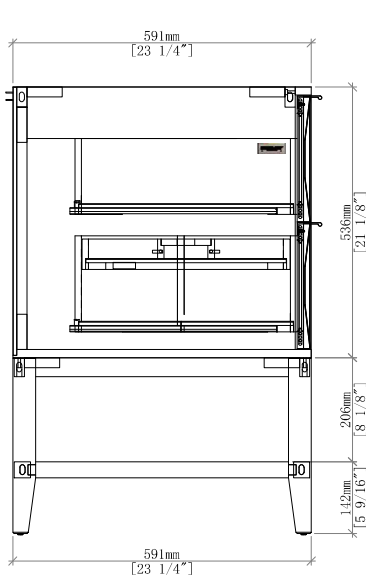

48" Emmeline Single Vanity D100-V48-PBO

FREEPOWER COMPATIBLE

48" Emmeline Single Vanity

Details and Features

- Solids: Ash
- Veneers: Ash
- Panels: Marine MDF
- Installation Type: Free Standing
- Number of Drawers: 5
- Tip/Out Drawer: Top Center, with removable bamboo tray
- Assembly Type: Cabinet comes fully assembled Removable organizer with aluminum laminate liner
- Drawer Boxes: Ash veneer over Marine MDF
- English Dovetail joinery
- Aluminum Laminate Drawer Liners
- Hardware Material/Finish: Stainless Steel/Champagne Brass
- Full Extension, Soft Close Glides
- Vanity Top: Not Included – Optional 3cm Tops available
- Number of Basins: 1
(included with optional countertop purchase)
- Adjustable Levelers

Dimension

- Width: 47-5/8" (1209mm)
- Depth: 23-1/4" (591mm)
- Height: 34-13/16" (914 mm)
- Rough-In: 21" (534mm)

Drawer Edge Pulls

48" Emmeline Single Vanity
D100-V48-PBO

Font View

Side View

All dimensions are nominal

48" Emmeline Single Vanity D100-V48-PBO

Side View 2

Front View

Side View 1

All dimensions are nominal

Diagrams are of cabinet only-James Martin Optional Countertops and sinks are not shown

Visit website for warranty and installation information
<http://www.jamesmartinvanities.com>