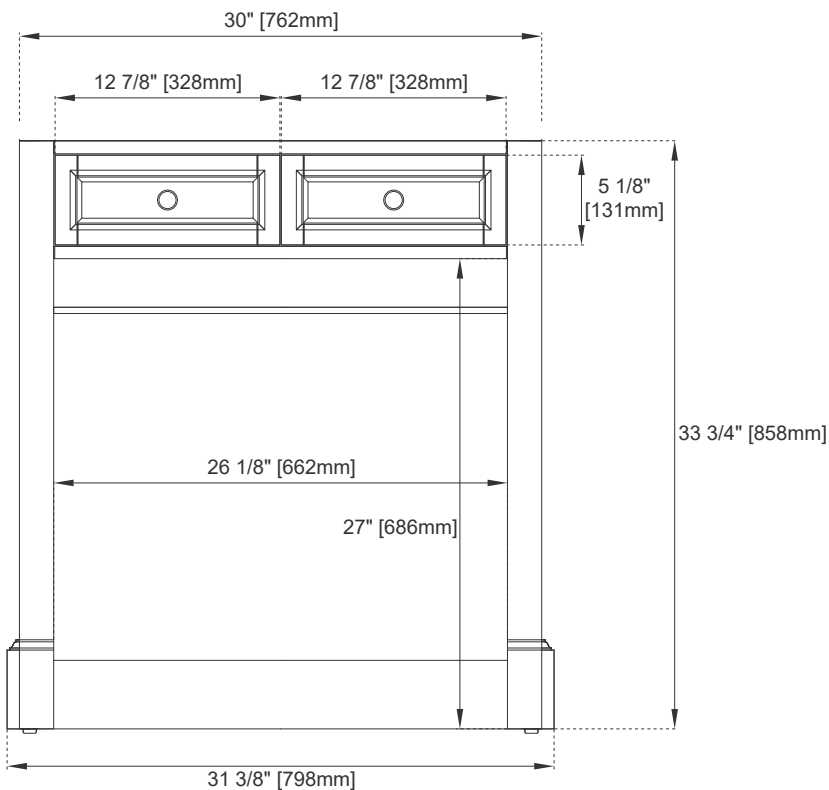

## Features and Materials

Solids: Yellow Poplar  
Panels: Plywood & MDF  
Installation Type: Floor Standing  
Vanity Top Included: NO, Optional 3cm Tops Available  
Number of Doors: 0  
Number of Drawers: Two  
Assembly Type: Installation of Optional 3cm Top  
Storage Tray: Yes, Faux Shagreen  
Drawer Box Material and Construction: 15mm Poplar/English Dovetail Joinery  
Hardware Material and Finish: Zinc Alloy in Satin Nickel  
Full Extension, Soft Close Glides  
Aluminum Laminate Drawer Liners  
Adjustable Levelers

## Dimension

Width: 31-3/8"  
Depth: 23-1/2"  
Height: 33-3/4"

# 30" DE SOTO COUNTERTOP UNIT

825-CU30-BW

# JAMES MARTIN VANITIES

Top View

Faux Shagreen Storage Tray

Front View

Knob

All dimensions are nominal  
Diagrams are of cabinet only—James Martin Optional Countertops are not shown

Visit website for warranty and installation information  
[www.jamesmartinvanities.com](http://www.jamesmartinvanities.com)