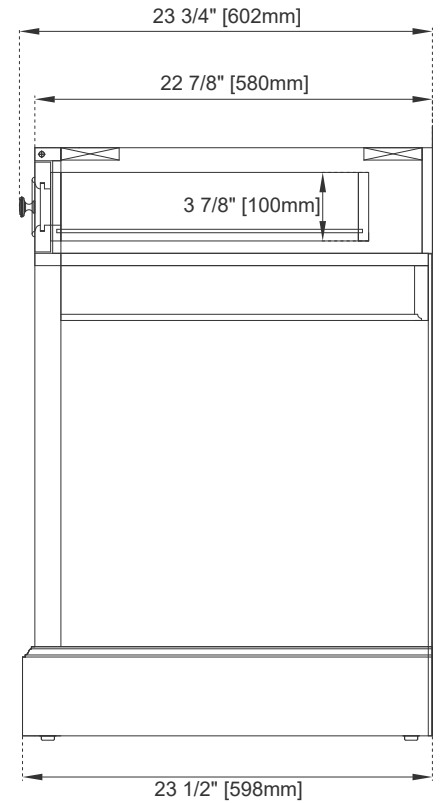

## Dimension

Width: 31-3/8"  
Depth: 23-1/2"  
Height: 33-3/4"

# JAMES MARTIN VANITIES

Top View

Faux Shagreen Storage Tray

Front View

Knob

All dimensions are nominal  
Diagrams are of cabinet only—James Martin Optional Countertops are not shown

Visit website for warranty and installation information  
[www.jamesmartinvanities.com](http://www.jamesmartinvanities.com)

# 30" DE SOTO COUNTERTOP UNIT

825-CU30-BW

# JAMES MARTIN VANITIES

Back View

Side View

All dimensions are nominal  
Diagrams are of cabinet only—James Martin Optional Countertops are not shown

Visit website for warranty and installation information  
[www.jamesmartinvanities.com](http://www.jamesmartinvanities.com)