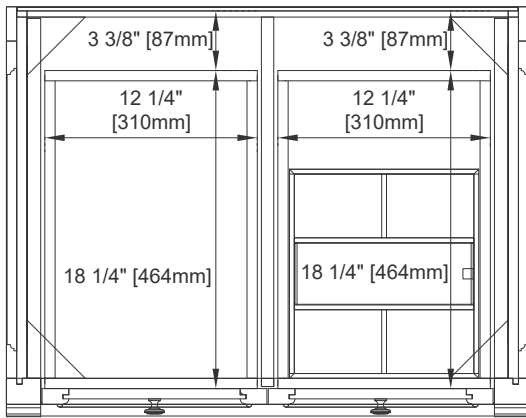

30" DE SOTO COUNTERTOP UNIT

825-CU30-BW

JAMES MARTIN VANITIES

Top View