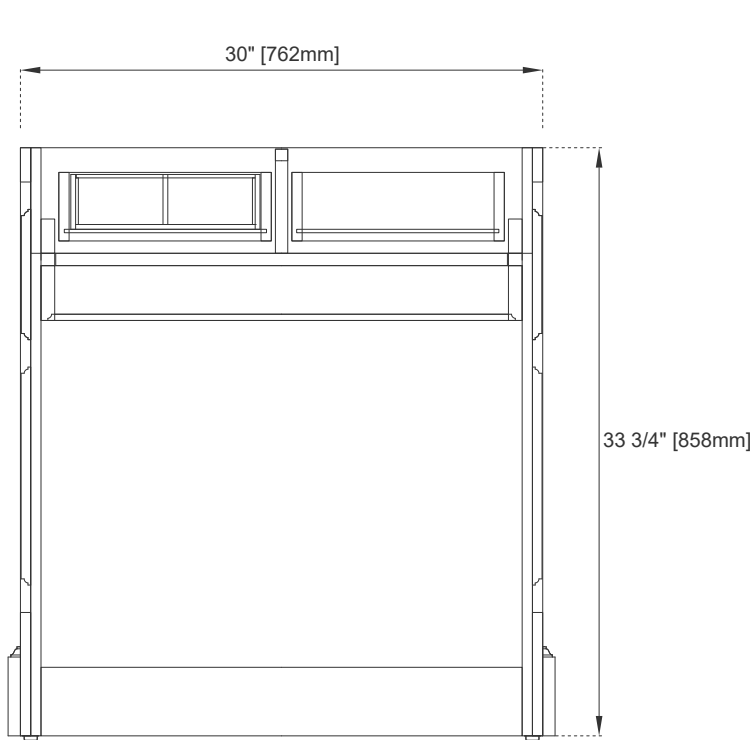

30" DE SOTO COUNTERTOP UNIT

825-CU30-BW

JAMES MARTIN VANITIES

Back View