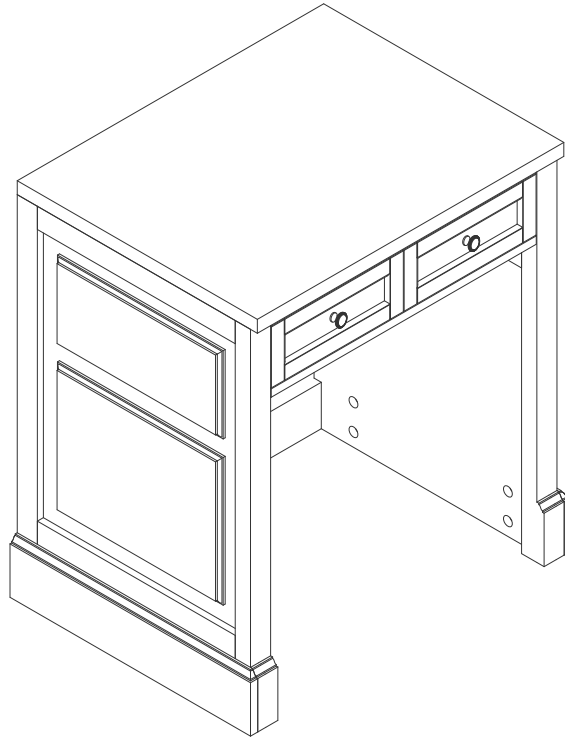

# 30" DE SOTO COUNTERTOP UNIT

825-CU30-BW

## Features and Materials

Solids: Yellow Poplar  
Panels: Plywood & MDF  
Installation Type: Floor Standing  
Vanity Top Included: NO, Optional 3cm Tops Available  
Number of Doors: 0  
Number of Drawers: Two  
Assembly Type: Installation of Optional 3cm Top  
Storage Tray: Yes, Faux Shagreen  
Drawer Box Material and Construction: 15mm Poplar/English Dovetail Joinery  
Hardware Material and Finish: Zinc Alloy in Satin Nickel  
Full Extension, Soft Close Glides  
Aluminum Laminate Drawer Liners  
Adjustable Levelers

## Dimension

Width: 31-3/8"  
Depth: 23-1/2"  
Height: 33-3/4"