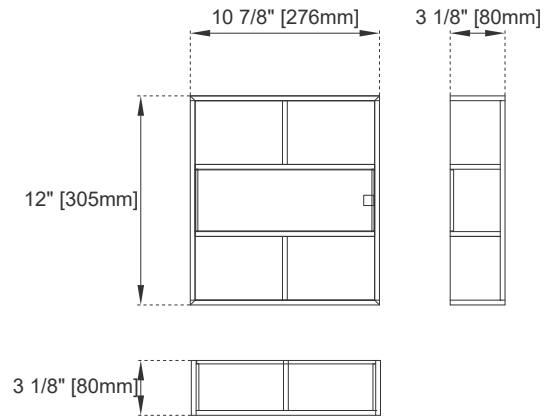

Faux Shagreen Storage Tray