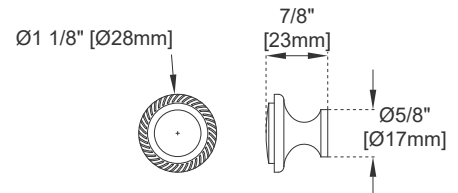

## Dimension

Width: 31-3/8"  
Depth: 23-1/2"  
Height: 33-3/4"

# JAMES MARTIN VANITIES

Top View

Faux Shagreen Storage Tray

Front View

Knob

All dimensions are nominal  
Diagrams are of cabinet only—James Martin Optional Countertops are not shown

Visit website for warranty and installation information  
[www.jamesmartinvanities.com](http://www.jamesmartinvanities.com)