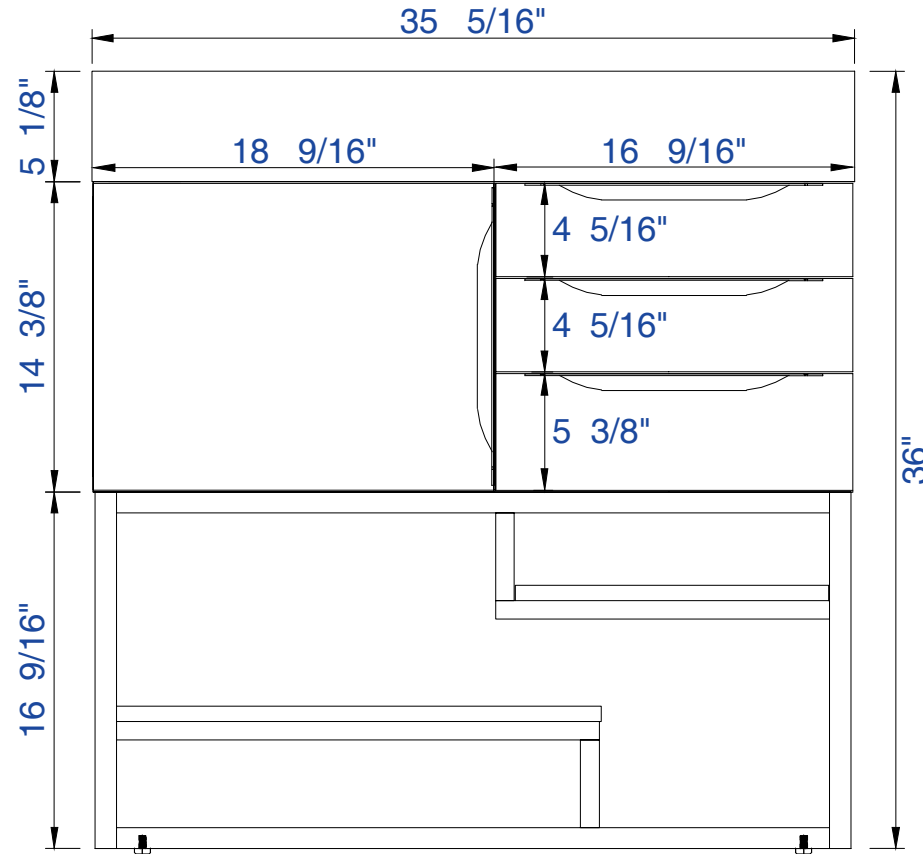

36"

Item Number:

- 388-V36-AGR-A
- 388-V36-CFO-A
- 388-V36-GW-A
- 388-V36-LTO-A

JAMES MARTIN

VANITIES™

Columbia 36" Cabinet

Diagrams with Dimensions
page 01 of 03

NOTE ONE: Countertop with integrated sink is shown on this cabinet

NOTE TWO: This vanity does not have a Backsplash

36"

Item Number:

JAMES MARTIN

Columbia 36" Cabinet

388-V36-AGR-A

388-V36-CFO-A

388-V36-GW-A

388-V36-LTO-A

VANITIES™

Diagrams with Dimensions
page 02 of 03

NOTE ONE: Countertop with integrated sink is shown on this cabinet

NOTE TWO: This vanity does not have a Backsplash

36"

Item Number:

- 388-V36-AGR-A
- 388-V36-CFO-A
- 388-V36-GW-A
- 388-V36-LTO-A

JAMES MARTIN

VANITIES™

Columbia 36" Cabinet

Diagrams with Dimensions
page 03 of 03

NOTE ONE: Countertop with integrated sink is shown on this cabinet
NOTE TWO: This vanity does not have a Backsplash

897mm

Item Number: