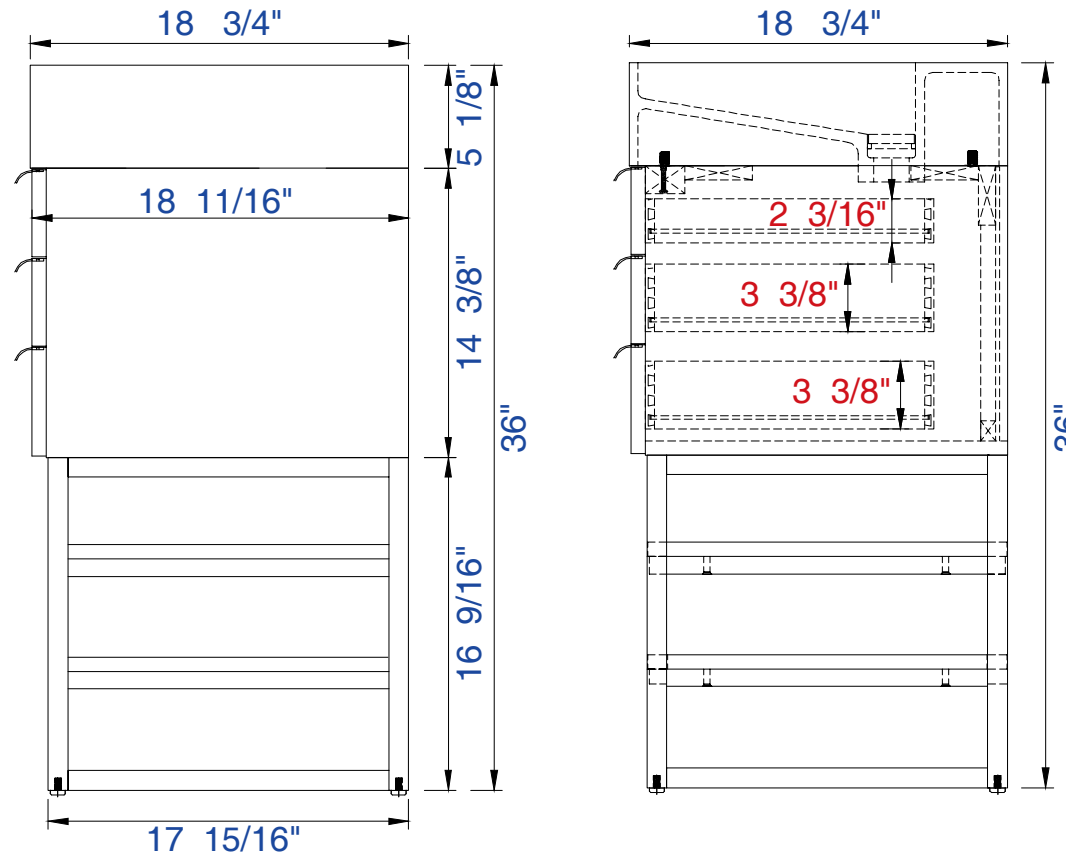

36"

Item Number:

- 388-V36-AGR-A
- 388-V36-CFO-A
- 388-V36-GW-A
- 388-V36-LTO-A

JAMES MARTIN

VANITIES™

Columbia 36" Cabinet

Diagrams with Dimensions
page 01 of 03

NOTE ONE: Countertop with integrated sink is shown on this cabinet

388-V36-LTO-A

VANITIES™

Diagrams with Dimensions
page 02 of 03

NOTE ONE: Countertop with integrated sink is shown on this cabinet

NOTE TWO: This vanity does not have a Backsplash

36"

Item Number:

- 388-V36-AGR-A
- 388-V36-CFO-A
- 388-V36-GW-A
- 388-V36-LTO-A

JAMES MARTIN

VANITIES™

Columbia 36" Cabinet

Diagrams with Dimensions
page 03 of 03

NOTE ONE: Countertop with integrated sink is shown on this cabinet
NOTE TWO: This vanity does not have a Backsplash

897mm

Item Number:

- 388-V36-AGR-A
- 388-V36-CFO-A
- 388-V36-GW-A
- 388-V36-LTO-A

JAMES MARTIN

VANITIES™

Columbia 897mm Cabinet

Diagrams with Dimensions
page 01 of 03

NOTE ONE: Countertop with integrated sink is shown on this cabinet