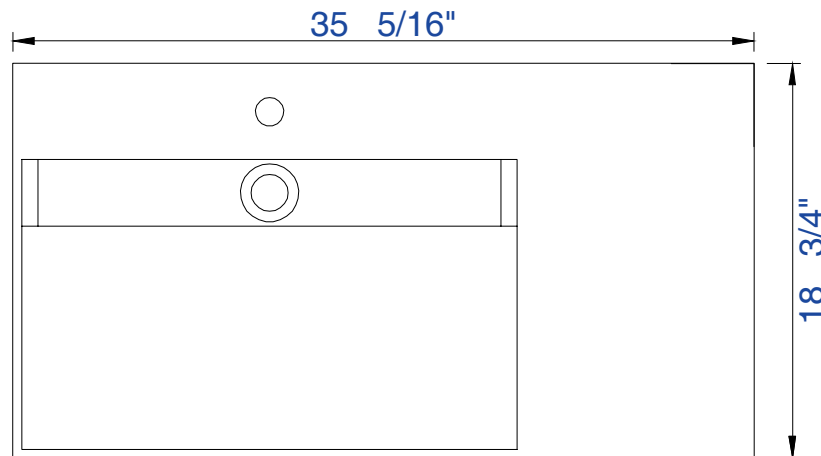

36"

Item Number:

- 388-V36-AGR-A
- 388-V36-CFO-A
- 388-V36-GW-A
- 388-V36-LTO-A

JAMES MARTIN

VANITIES™

Columbia 36" Cabinet

Diagrams with Dimensions
page 01 of 03

NOTE ONE: Countertop with integrated sink is shown on this cabinet

NOTE TWO: This vanity does not have a Backsplash

36"

Item Number:

JAMES MARTIN

Columbia 36" Cabinet

388-V36-AGR-A

388-V36-CFO-A

388-V36-GW-A

388-V36-LTO-A

VANITIES™

Diagrams with Dimensions
page 02 of 03

NOTE ONE: Countertop with integrated sink is shown on this cabinet

NOTE TWO: This vanity does not have a Backsplash

36"

Item Number:

- 388-V36-AGR-A
- 388-V36-CFO-A
- 388-V36-GW-A
- 388-V36-LTO-A

JAMES MARTIN

VANITIES™

Columbia 36" Cabinet

Diagrams with Dimensions
page 03 of 03

NOTE ONE: Countertop with integrated sink is shown on this cabinet
NOTE TWO: This vanity does not have a Backsplash

897mm

Item Number: