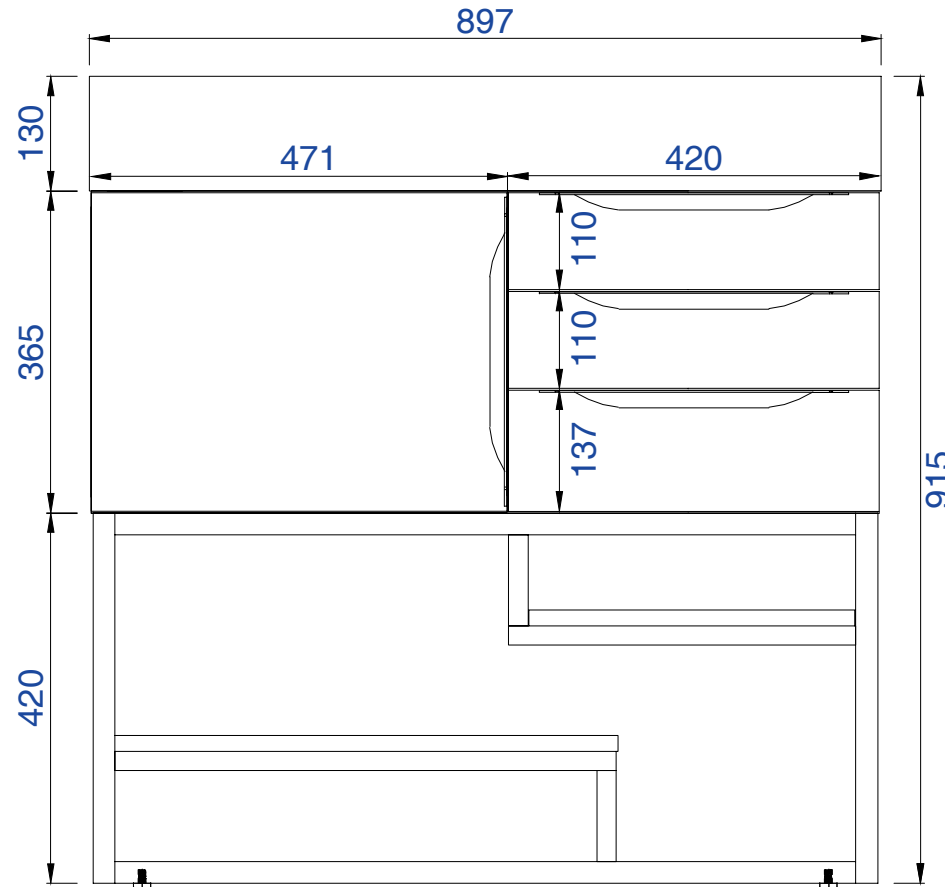

36"

Item Number:

- 388-V36-AGR-A
- 388-V36-CFO-A
- 388-V36-GW-A
- 388-V36-LTO-A

JAMES MARTIN

VANITIES™

Columbia 36" Cabinet

Diagrams with Dimensions
page 01 of 03

NOTE ONE: Countertop with integrated sink is shown on this cabinet

JAMES MARTIN

VANITIES™

Columbia 36" Cabinet

Diagrams with Dimensions
page 03 of 03

NOTE ONE: Countertop with integrated sink is shown on this cabinet
NOTE TWO: This vanity does not have a Backsplash

897mm

Item Number:

- 388-V36-AGR-A
- 388-V36-CFO-A
- 388-V36-GW-A
- 388-V36-LTO-A

JAMES MARTIN

VANITIES™

Columbia 897mm Cabinet

Diagrams with Dimensions
page 01 of 03

NOTE ONE: Countertop with integrated sink is shown on this cabinet

NOTE TWO: This vanity does not have a Backsplash

897mm

Item Number:

- 388-V36-AGR-A
- 388-V36-CFO-A
- 388-V36-GW-A
- 388-V36-LTO-A

JAMES MARTIN

VANITIES™

Columbia 897mm Cabinet

Diagrams with Dimensions
page 02 of 03