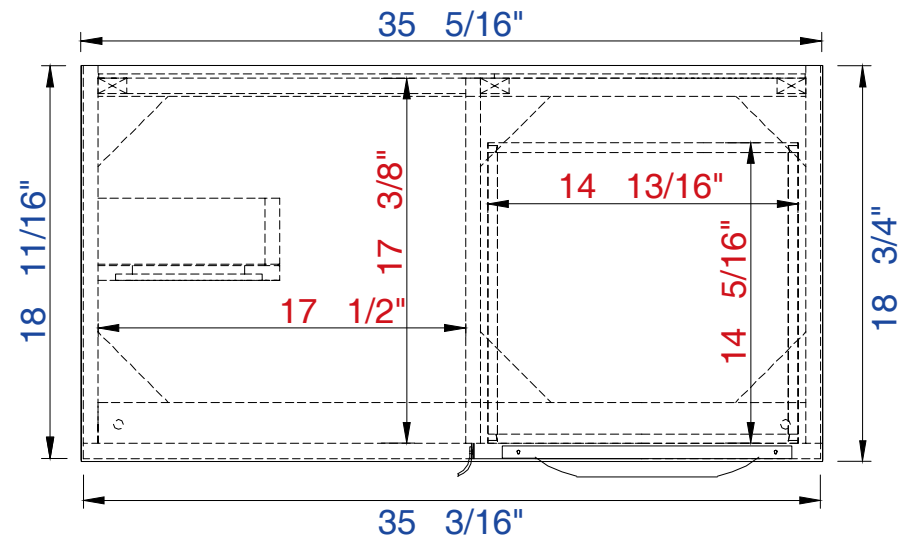

36"

Item Number:

- 388-V36-AGR-A
- 388-V36-CFO-A
- 388-V36-GW-A
- 388-V36-LTO-A

JAMES MARTIN

VANITIES™

Columbia 36" Cabinet

Diagrams with Dimensions
page 01 of 03

NOTE ONE: Countertop with integrated sink is shown on this cabinet

NOTE TWO: This vanity does not have a Backsplash

36"

Item Number:

JAMES MARTIN

Columbia 36" Cabinet

388-V36-AGR-A

388-V36-CFO-A

388-V36-GW-A

388-V36-LTO-A

VANITIES™

Diagrams with Dimensions
page 02 of 03

NOTE ONE: Countertop with integrated sink is shown on this cabinet

NOTE TWO: This vanity does not have a Backsplash

36"

Item Number:

- 388-V36-AGR-A
- 388-V36-CFO-A
- 388-V36-GW-A
- 388-V36-LTO-A

JAMES MARTIN

VANITIES™

Columbia 36" Cabinet

Diagrams with Dimensions
page 03 of 03

NOTE ONE: Countertop with integrated sink is shown on this cabinet
NOTE TWO: This vanity does not have a Backsplash

897mm

Item Number: