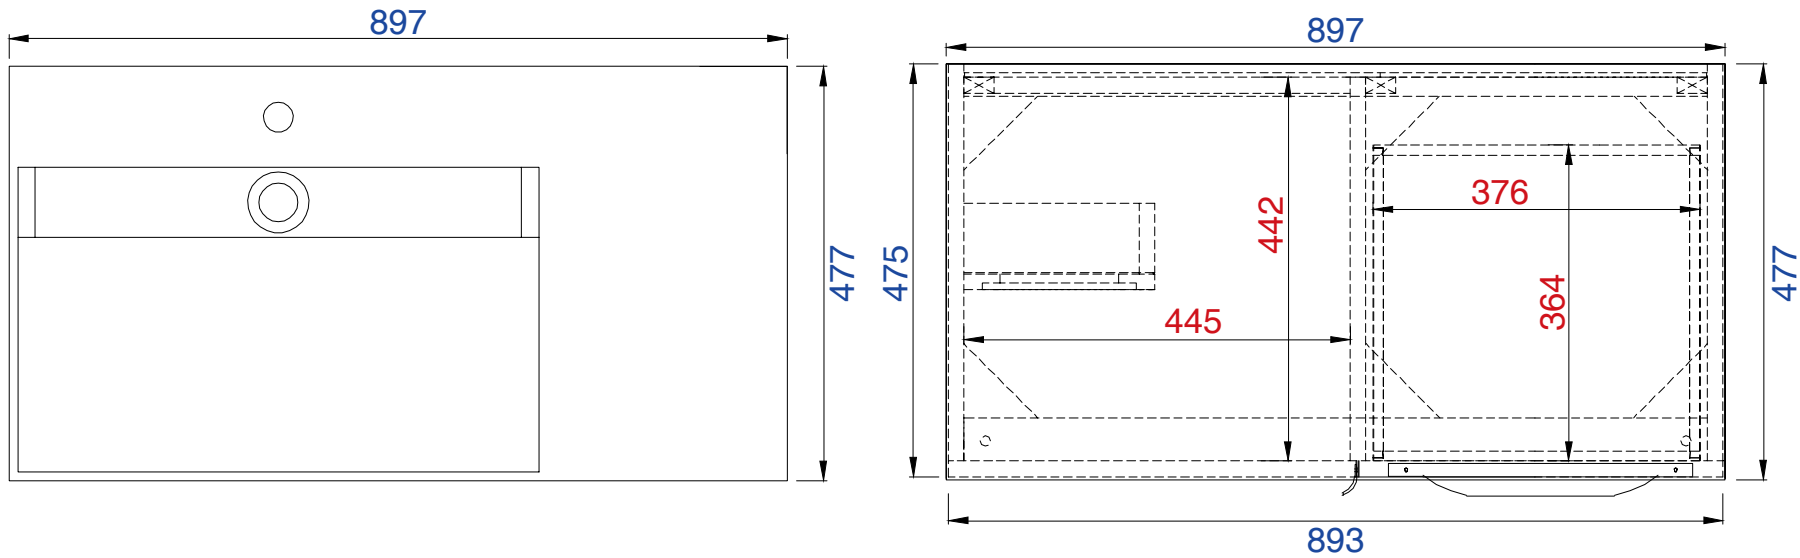

JAMES MARTIN

VANITIES™

Columbia 36" Cabinet

Diagrams with Dimensions
page 03 of 03

NOTE ONE: Countertop with integrated sink is shown on this cabinet
NOTE TWO: This vanity does not have a Backsplash

897mm

Item Number:

- 388-V36-AGR-A
- 388-V36-CFO-A
- 388-V36-GW-A
- 388-V36-LTO-A

JAMES MARTIN

VANITIES™

Columbia 897mm Cabinet

Diagrams with Dimensions
page 01 of 03

NOTE ONE: Countertop with integrated sink is shown on this cabinet

NOTE TWO: This vanity does not have a Backsplash

897mm

Item Number:

- 388-V36-AGR-A
- 388-V36-CFO-A
- 388-V36-GW-A
- 388-V36-LTO-A

JAMES MARTIN

VANITIES™

Columbia 897mm Cabinet

Diagrams with Dimensions
page 02 of 03

NOTE ONE: Countertop with integrated sink is shown on this cabinet
NOTE TWO: This vanity does not have a Backsplash

897mm

Item Number:

- 388-V36-AGR-A
- 388-V36-CFO-A
- 388-V36-GW-A
- 388-V36-LTO-A

JAMES MARTIN