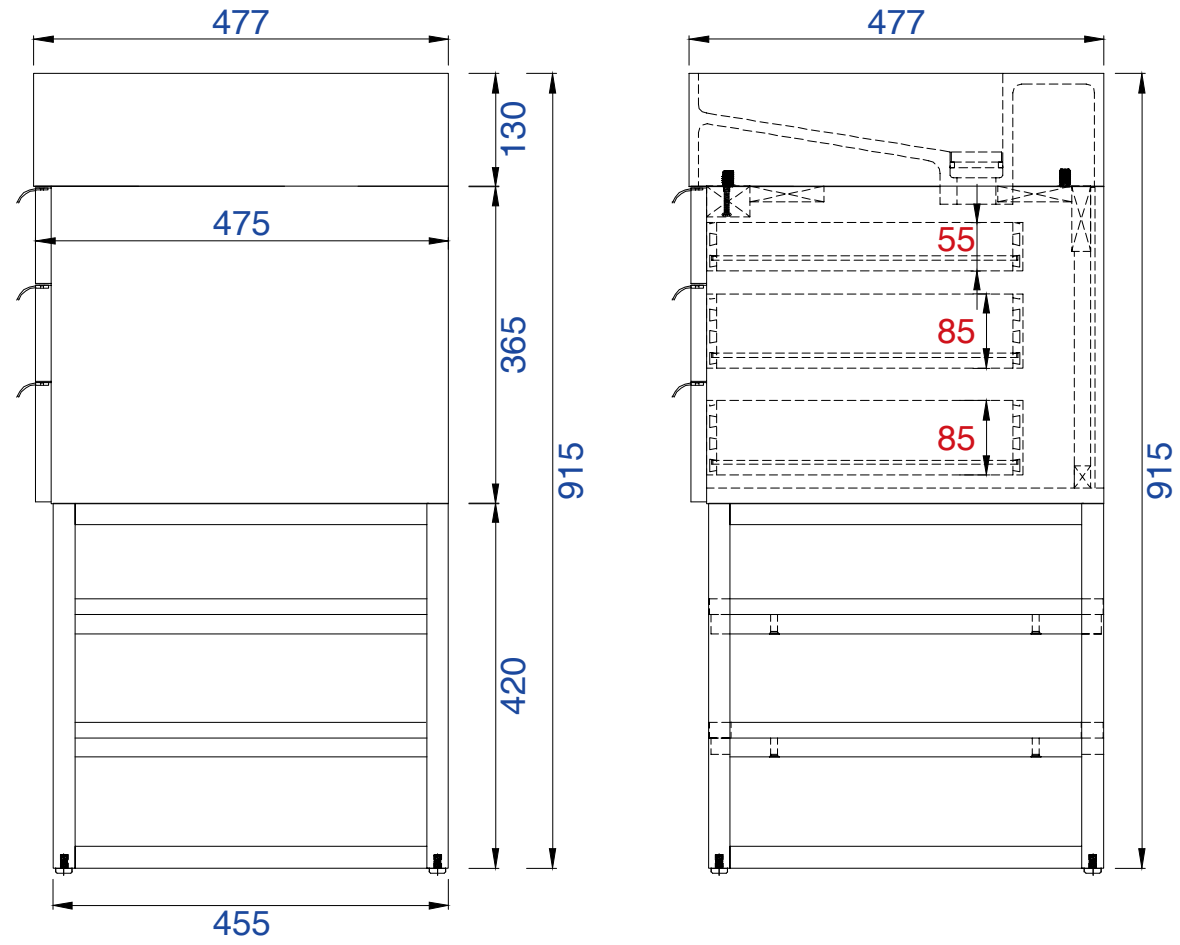

JAMES MARTIN

VANITIES™

Columbia 36" Cabinet

Diagrams with Dimensions
page 03 of 03

NOTE ONE: Countertop with integrated sink is shown on this cabinet
NOTE TWO: This vanity does not have a Backsplash

897mm

Item Number:

- 388-V36-AGR-A
- 388-V36-CFO-A
- 388-V36-GW-A
- 388-V36-LTO-A

JAMES MARTIN

VANITIES™

Columbia 897mm Cabinet

Diagrams with Dimensions
page 01 of 03

NOTE ONE: Countertop with integrated sink is shown on this cabinet

NOTE ONE: Countertop with integrated sink is shown on this cabinet
NOTE TWO: This vanity does not have a Backsplash

897mm

Item Number:

- 388-V36-AGR-A
- 388-V36-CFO-A
- 388-V36-GW-A
- 388-V36-LTO-A

JAMES MARTIN

VANITIES™

Columbia 897mm Cabinet

Diagrams with Dimensions
page 03 of 03

NOTE ONE: Countertop with integrated sink is shown on this cabinet
NOTE TWO: This vanity does not have a Backsplash