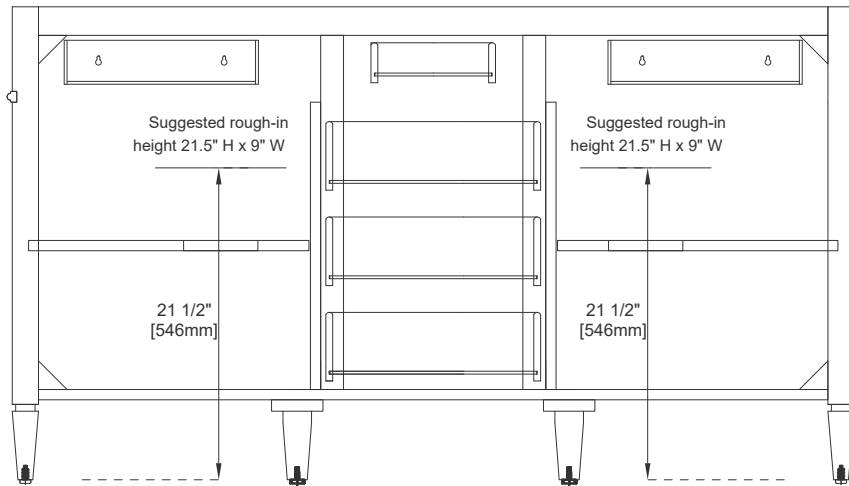

### Features and Materials

Solids: BKO/BNM/B W/SC/SGR/UGR/VBL-Yellow Poplar;  
SBR-Para Wood and Yellow Poplar  
Veneers: BNM-Birch; SBR-Para Wood  
Panels: Plywood  
Installation Type: Floor Standing  
Number of Basins: Two  
Vanity Top Included: NO, Optional 3cm Tops Available with Sinks  
Optional Wooden Backsplash  
Basins Included: NO  
Overflow: Yes, Front Facing  
Number of Doors: Two  
Number of Drawers: Four  
Number of Tip Outs: Two  
Assembly Type: Installation of Optional 3cm Top with Sink  
Drawer Box Material and Construction: 12mm Plywood/English Dovetail Joinery  
Hardware Material and Finish: Zinc Alloy in Satin Nickel Color  
Fits Drain Hole Size: 1 3/4"  
Full Extension, Soft Close Glides  
European Soft Close Hinges  
Aluminum Laminate Drawer Liners  
Adjustable Levelers

### Dimension

Width: 59-3/4"  
Depth: 22-7/8"  
Height: 32-5/8"  
Rough-In Height: 21-1/2"

# JAMES MARTIN VANITIES

Top View

Knob

Front View

All dimensions are nominal

Diagrams are of cabinet only—James Martin Optional Countertops and sinks are not shown

Visit website for warranty and installation information  
[www.jamesmartinvanities.com](http://www.jamesmartinvanities.com)

# JAMES MARTIN VANITIES

Side View

Back View

All dimensions are nominal

Diagrams are of cabinet only—James Martin Optional Countertops and sinks are not shown

Visit website for warranty and installation information  
[www.jamesmartinvanities.com](http://www.jamesmartinvanities.com)