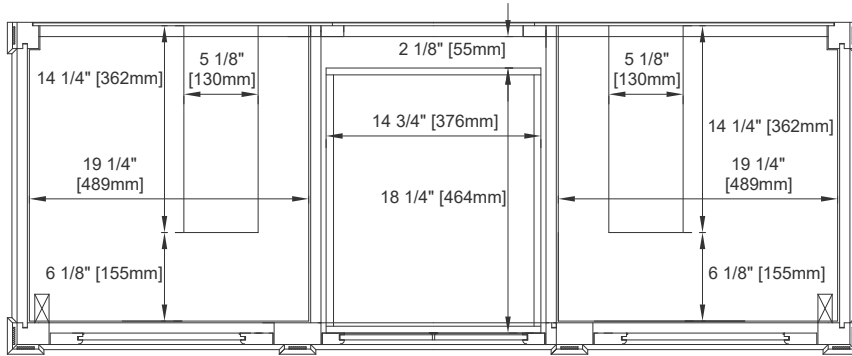

60"D BRITTANY VANITY

- 650-V60D-BKO   650-V60D-SC
- 650-V60D-BNM   650-V60D-SGR
- 650-V60D-BW   650-V60D-UGR
- 650-V60D-SBR   650-V60D-VBL

JAMES MARTIN VANITIES

Top View