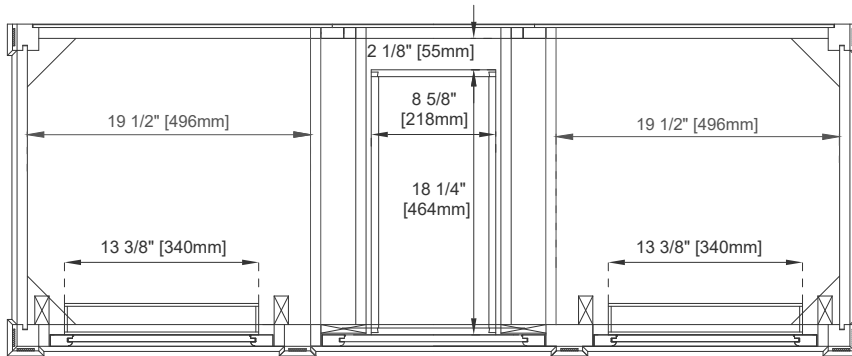

60"D BRITTANY VANITY

- 650-V60D-BKO   650-V60D-SC
- 650-V60D-BNM   650-V60D-SGR
- 650-V60D-BW   650-V60D-UGR
- 650-V60D-SBR   650-V60D-VBL

JAMES MARTIN VANITIES

Top View