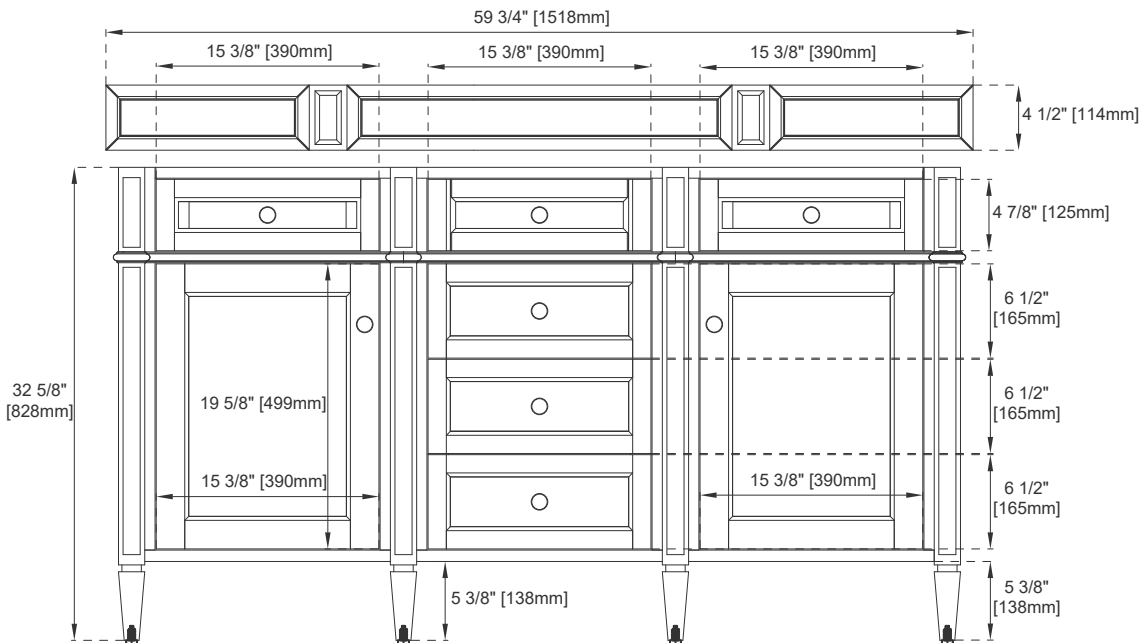

### Features and Materials

Solids: BKO/BNM/B W/SC/SGR/UGR/VBL-Yellow Poplar;  
SBR-Para Wood and Yellow Poplar  
Veneers: BNM-Birch; SBR-Para Wood  
Panels: Plywood  
Installation Type: Floor Standing  
Number of Basins: Two  
Vanity Top Included: NO, Optional 3cm Tops Available with Sinks  
Optional Wooden Backsplash  
Basins Included: NO  
Overflow: Yes, Front Facing  
Number of Doors: Two  
Number of Drawers: Four  
Number of Tip Outs: Two  
Assembly Type: Installation of Optional 3cm Top with Sink  
Drawer Box Material and Construction: 12mm Plywood/English Dovetail Joinery  
Hardware Material and Finish: Zinc Alloy in Satin Nickel Color  
Fits Drain Hole Size: 1 3/4"  
Full Extension, Soft Close Glides  
European Soft Close Hinges  
Aluminum Laminate Drawer Liners  
Adjustable Levelers

### Dimension

Width: 59-3/4"  
Depth: 22-7/8"  
Height: 32-5/8"  
Rough-In Height: 21-1/2"

# JAMES MARTIN VANITIES

Top View

Knob

Front View

All dimensions are nominal

Diagrams are of cabinet only—James Martin Optional Countertops and sinks are not shown

Visit website for warranty and installation information  
[www.jamesmartinvanities.com](http://www.jamesmartinvanities.com)