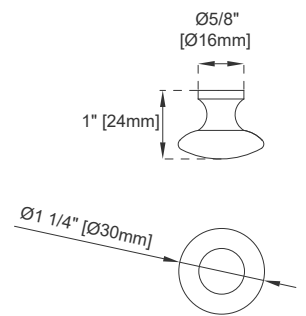

### Features and Materials

Solids: BKO/BNM/B W/SC/SGR/UGR/VBL-Yellow Poplar;  
SBR-Para Wood and Yellow Poplar  
Veneers: BNM-Birch; SBR-Para Wood  
Panels: Plywood  
Installation Type: Floor Standing  
Number of Basins: Two  
Vanity Top Included: NO, Optional 3cm Tops Available with Sinks  
Optional Wooden Backsplash  
Basins Included: NO  
Overflow: Yes, Front Facing  
Number of Doors: Two  
Number of Drawers: Four  
Number of Tip Outs: Two  
Assembly Type: Installation of Optional 3cm Top with Sink  
Drawer Box Material and Construction: 12mm Plywood/English Dovetail Joinery  
Hardware Material and Finish: Zinc Alloy in Satin Nickel Color  
Fits Drain Hole Size: 1 3/4"  
Full Extension, Soft Close Glides  
European Soft Close Hinges  
Aluminum Laminate Drawer Liners  
Adjustable Levelers

### Dimension

Width: 59-3/4"  
Depth: 22-7/8"  
Height: 32-5/8"  
Rough-In Height: 21-1/2"

# JAMES MARTIN VANITIES

Top View

Knob

Front View

All dimensions are nominal

Diagrams are of cabinet only—James Martin Optional Countertops and sinks are not shown

Visit website for warranty and installation information  
[www.jamesmartinvanities.com](http://www.jamesmartinvanities.com)