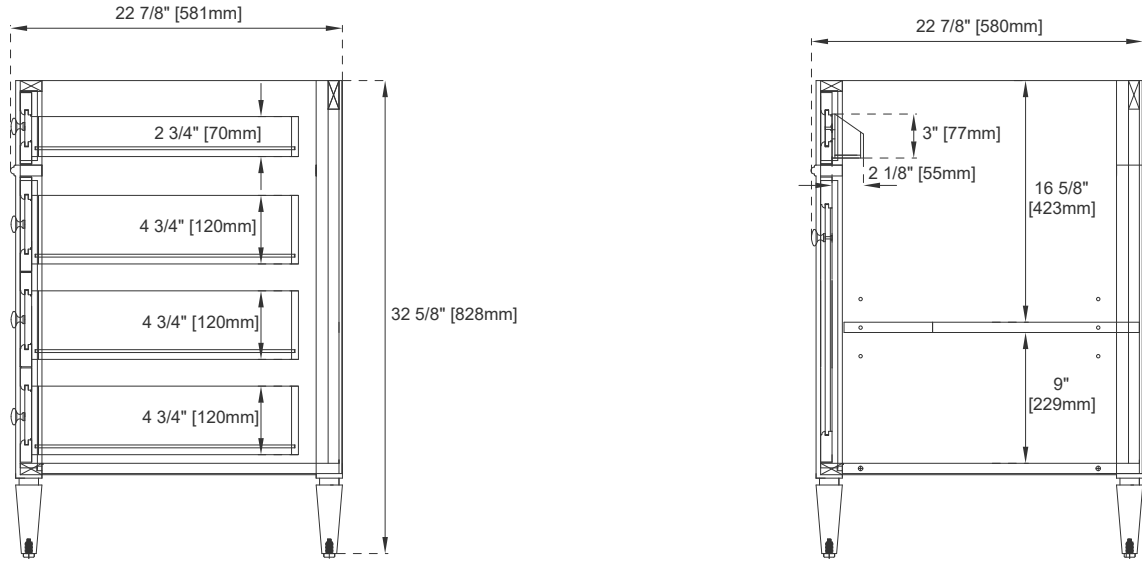

### Dimension

Width: 59-3/4"  
Depth: 22-7/8"  
Height: 32-5/8"  
Rough-In Height: 21-1/2"

# JAMES MARTIN VANITIES

Top View

Knob

Front View

All dimensions are nominal

Diagrams are of cabinet only—James Martin Optional Countertops and sinks are not shown

Visit website for warranty and installation information  
[www.jamesmartinvanities.com](http://www.jamesmartinvanities.com)

# JAMES MARTIN VANITIES

Side View

Back View

All dimensions are nominal

Diagrams are of cabinet only—James Martin Optional Countertops and sinks are not shown

Visit website for warranty and installation information  
[www.jamesmartinvanities.com](http://www.jamesmartinvanities.com)