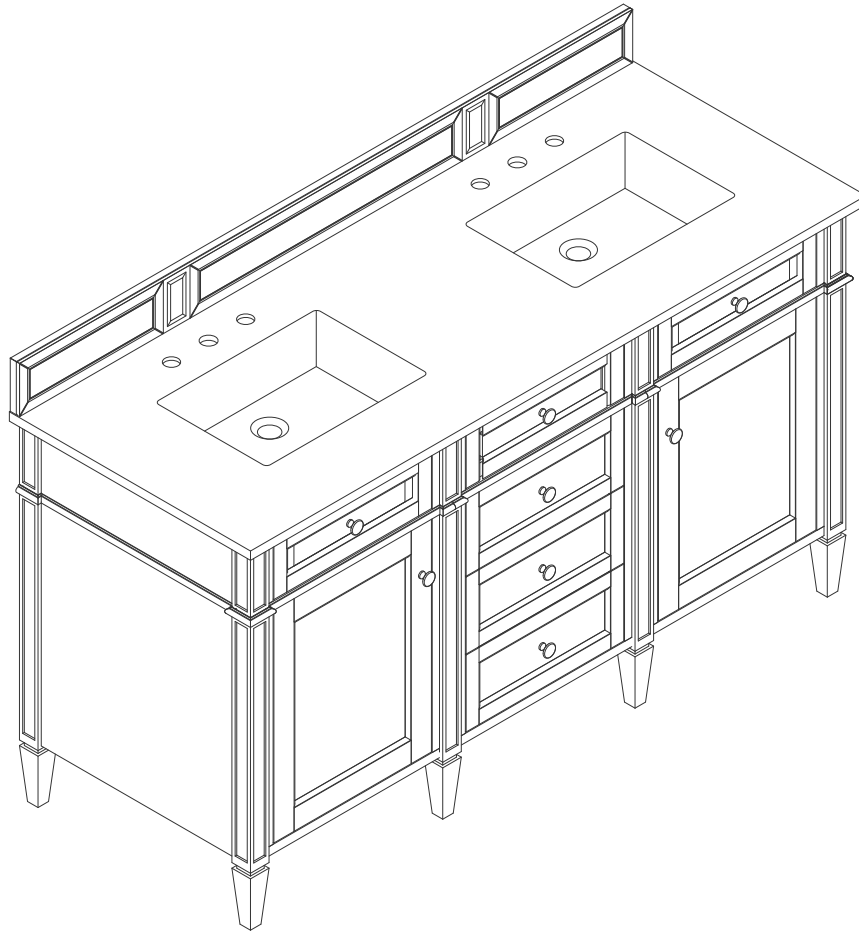

## 60"D BRITTANY VANITY

650-V60D-BKO 650-V60D-SC  
650-V60D-BNM 650-V60D-SGR  
650-V60D-SBR 650-V60D-UGR  
650-V60D-VBL

### Features and Materials

Solids: BKO/BNM/B W/SC/SGR/UGR/VBL-Yellow Poplar;  
SBR-Para Wood and Yellow Poplar  
Veneers: BNM-Birch; SBR-Para Wood  
Panels: Plywood  
Installation Type: Floor Standing  
Number of Basins: Two  
Vanity Top Included: NO, Optional 3cm Tops Available with Sinks  
Optional Wooden Backsplash  
Basins Included: NO  
Overflow: Yes, Front Facing  
Number of Doors: Two  
Number of Drawers: Four  
Number of Tip Outs: Two  
Assembly Type: Installation of Optional 3cm Top with Sink  
Drawer Box Material and Construction: 12mm Plywood/English Dovetail Joinery  
Hardware Material and Finish: Zinc Alloy in Satin Nickel Color  
Fits Drain Hole Size: 1 3/4"  
Full Extension, Soft Close Glides  
European Soft Close Hinges  
Aluminum Laminate Drawer Liners  
Adjustable Levelers

### Dimension

Width: 59-3/4"  
Depth: 22-7/8"  
Height: 32-5/8"  
Rough-In Height: 21-1/2"