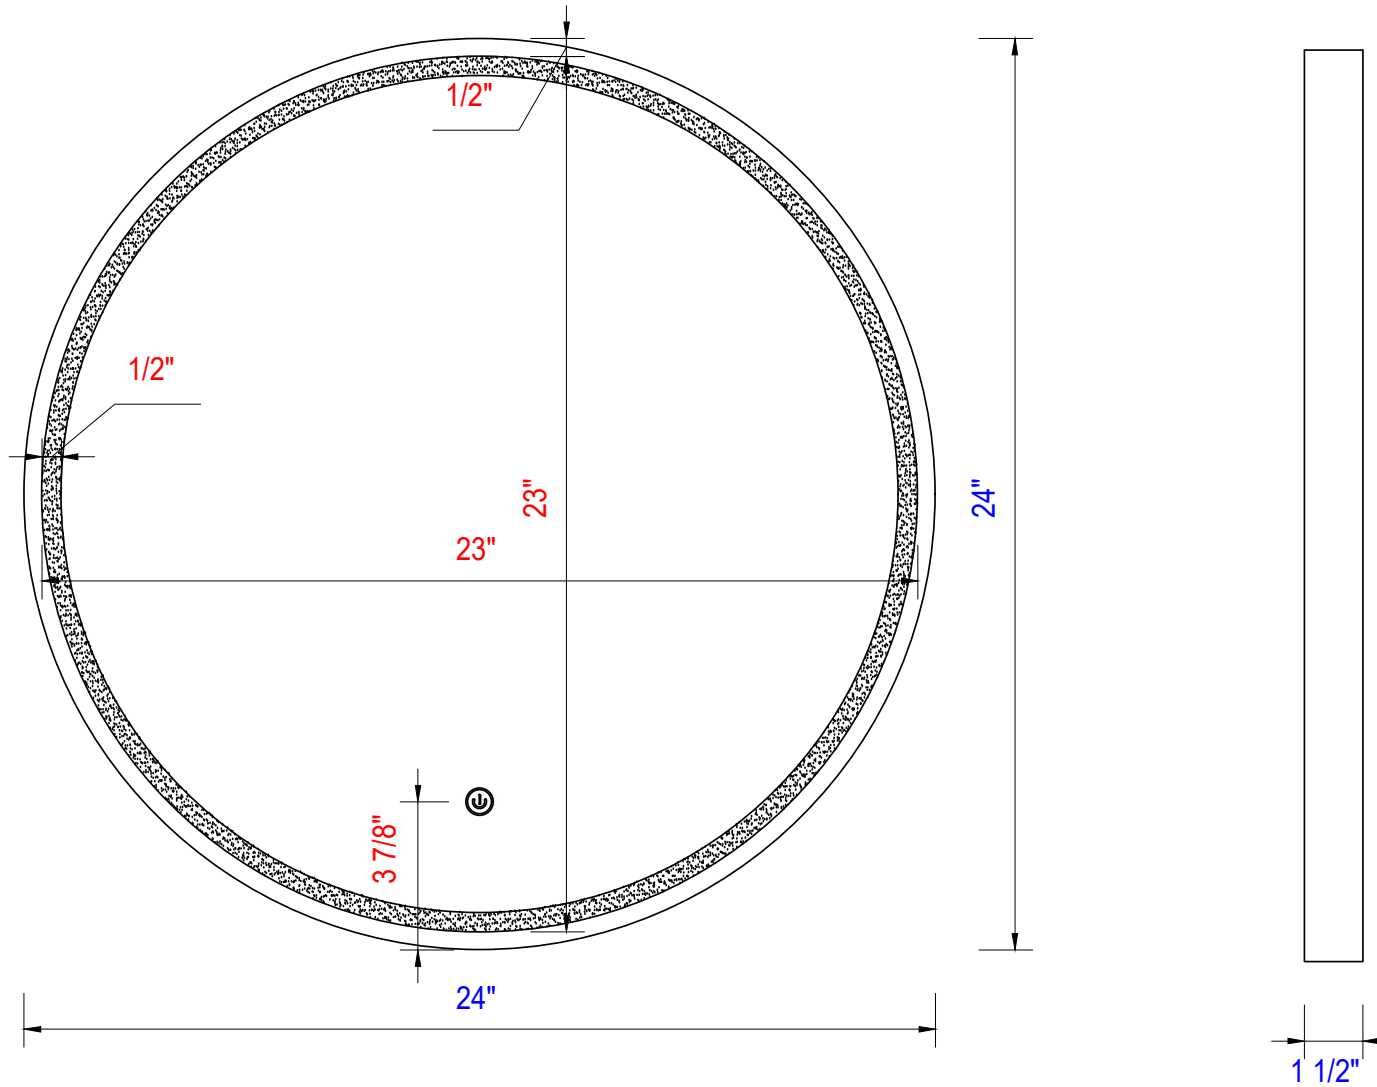

24"

Item Number :
933-M24-GW
933-M24-MBK

JAMES MARTIN

VANITIES™

Cirque 24" Mirror
Diagrams with Dimensions

Page 01 of 01

609mm

Item Number :
933-M24-GW
933-M24-MBK

JAMES MARTIN

VANITIES™

Cirque 609mm Mirror
Diagrams with Dimensions
Page 01 of 01