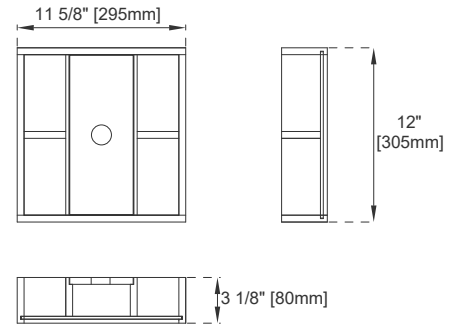

Hardware Material and Finish: Zinc Alloy in Champagne Brass

Fits Drain Hole Size: 1 3/4"

Full Extension, Soft Close Glides

European Soft Close Hinges

Aluminum Laminate Drawer Liners

Adjustable Levelers

Dimension

Width: 47-7/8"

Depth: 23"

Height: 33"

Rough-In Height: 21-1/2"

48" LAURENT VANITY

JAMES MARTIN VANITIES

545-V48-LNO

Top View

Bamboo Drawer Organizer

Front View

All dimensions are nominal

Diagrams are of cabinet only—James Martin Optional Countertops and sinks are not shown

Visit website for warranty and installation information
www.jamesmartinvanities.com

48" LAURENT VANITY

JAMES MARTIN VANITIES

545-V48-LNO

Side View

Back View

All dimensions are nominal

Diagrams are of cabinet only—James Martin Optional Countertops and sinks are not shown

Visit website for warranty and installation information
www.jamesmartinvanities.com