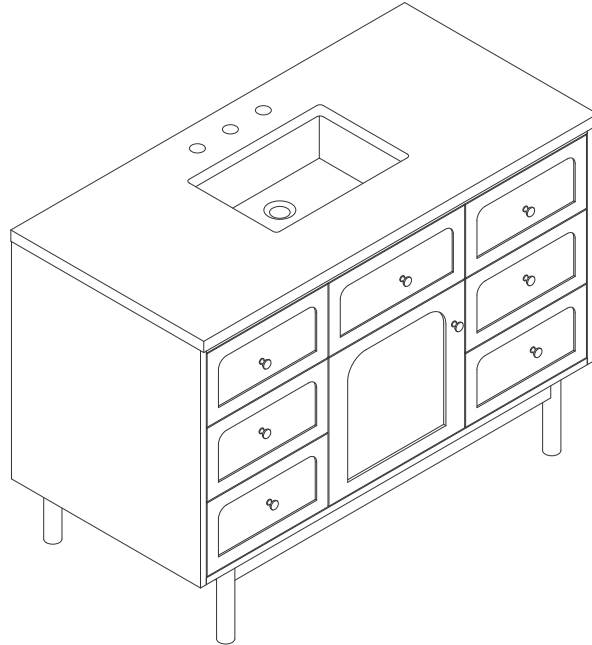

48" LAURENT VANITY

JAMES MARTIN
VANITIES

545-V48-LNO

Features and Materials

Solids: Ash and Yellow Poplar

Veneers: Flat Cut Ash

Panels: Plywood

Installation Type: Floor Standing with Wood Base or Wall Mounted

Number of Basins: One, with Optional 3cm Top

Vanity Top Included : NO, Optional 3cm Tops Available with Sinks

Overflow: Front Facing

Number of Doors: One

Number of Drawers: Six

Number of Tip Outs: One

USB/Power Component: YES (ETL5011080)

Cord Length: 6'6"

Assembly Type: Installation of Optional 3cm Top with Sink

Assembly Type: Remove Base to Wall Hang (hardware included)

Bamboo Storage Tray: One

Drawer Box Material and Construction: 12mm Plywood/English Dovetail Joinery

Hardware Material and Finish: Zinc Alloy in Champagne Brass

Fits Drain Hole Size: 1 3/4"

Full Extension, Soft Close Glides

European Soft Close Hinges

Aluminum Laminate Drawer Liners

Adjustable Levelers

Dimension