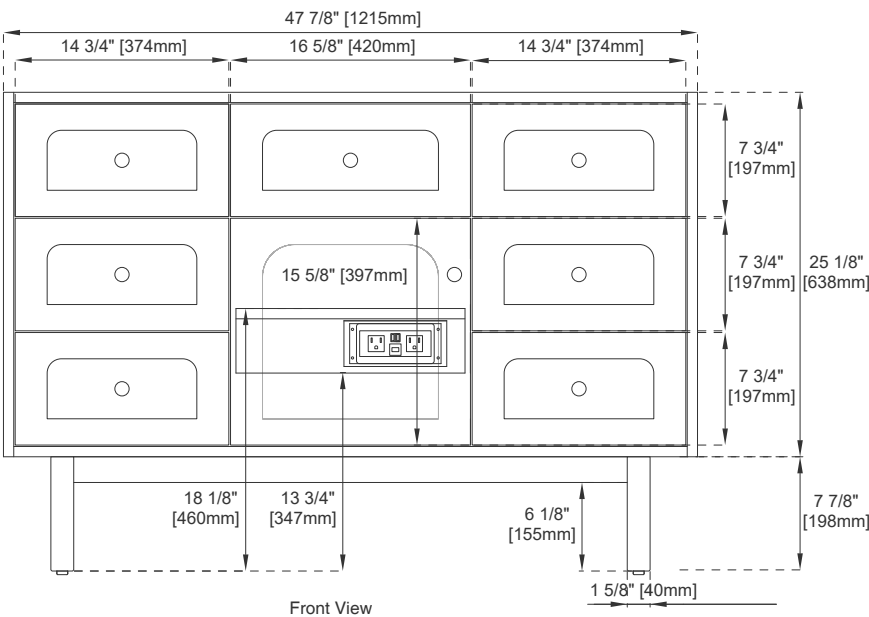

Hardware Material and Finish: Zinc Alloy in Champagne Brass

Fits Drain Hole Size: 1 3/4"

Full Extension, Soft Close Glides

European Soft Close Hinges

Aluminum Laminate Drawer Liners

Adjustable Levelers

Dimension

Width: 47-7/8"

Depth: 23"

Height: 33"

Rough-In Height: 21-1/2"

48" LAURENT VANITY

JAMES MARTIN VANITIES

545-V48-LNO

Top View

Bamboo Drawer Organizer

Front View

All dimensions are nominal

Diagrams are of cabinet only—James Martin Optional Countertops and sinks are not shown

Visit website for warranty and installation information
www.jamesmartinvanities.com

48" LAURENT VANITY

JAMES MARTIN VANITIES

545-V48-LNO

Side View

Back View

All dimensions are nominal

Diagrams are of cabinet only—James Martin Optional Countertops and sinks are not shown

Visit website for warranty and installation information
www.jamesmartinvanities.com