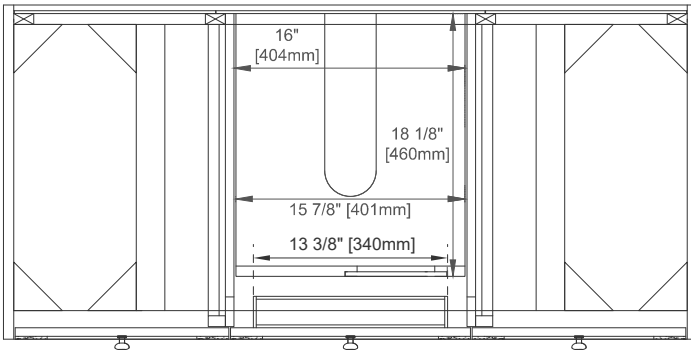

Hardware Material and Finish: Zinc Alloy in Champagne Brass

Fits Drain Hole Size: 1 3/4"

Full Extension, Soft Close Glides

European Soft Close Hinges

Aluminum Laminate Drawer Liners

Adjustable Levelers

Dimension

Width: 47-7/8"

Depth: 23"

Height: 33"

Rough-In Height: 21-1/2"

48" LAURENT VANITY

JAMES MARTIN VANITIES

545-V48-LNO

Top View

Bamboo Drawer Organizer

Front View

All dimensions are nominal

Diagrams are of cabinet only—James Martin Optional Countertops and sinks are not shown

Visit website for warranty and installation information
www.jamesmartinvanities.com

48" LAURENT VANITY

JAMES MARTIN VANITIES

545-V48-LNO

Side View

Back View

All dimensions are nominal

Diagrams are of cabinet only—James Martin Optional Countertops and sinks are not shown

Visit website for warranty and installation information
www.jamesmartinvanities.com