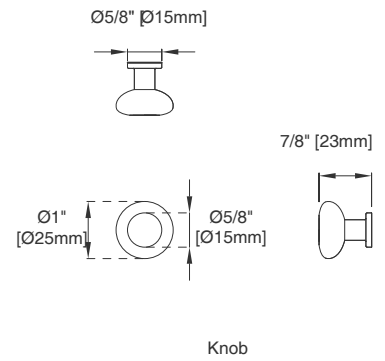

Hardware Material and Finish: Zinc Alloy in Champagne Brass

Fits Drain Hole Size: 1 3/4"

Full Extension, Soft Close Glides

European Soft Close Hinges

Aluminum Laminate Drawer Liners

Adjustable Levelers

Dimension

Width: 47-7/8"

Depth: 23"

Height: 33"

Rough-In Height: 21-1/2"

48" LAURENT VANITY

JAMES MARTIN VANITIES

545-V48-LNO

Top View

Bamboo Drawer Organizer

Front View

All dimensions are nominal

Diagrams are of cabinet only—James Martin Optional Countertops and sinks are not shown

Visit website for warranty and installation information
www.jamesmartinvanities.com

48" LAURENT VANITY

JAMES MARTIN VANITIES

545-V48-LNO

Side View

Back View

All dimensions are nominal

Diagrams are of cabinet only—James Martin Optional Countertops and sinks are not shown

Visit website for warranty and installation information
www.jamesmartinvanities.com