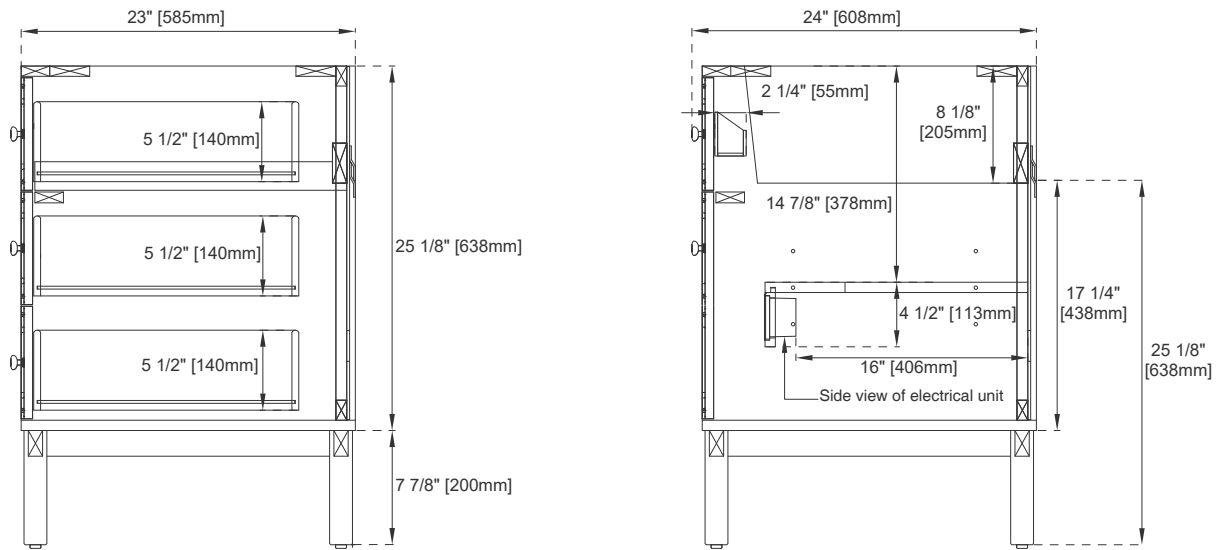

Hardware Material and Finish: Zinc Alloy in Champagne Brass

Fits Drain Hole Size: 1 3/4"

Full Extension, Soft Close Glides

European Soft Close Hinges

Aluminum Laminate Drawer Liners

Adjustable Levelers

Dimension

Width: 47-7/8"

Depth: 23"

Height: 33"

Rough-In Height: 21-1/2"

48" LAURENT VANITY

JAMES MARTIN VANITIES

545-V48-LNO

Top View

Bamboo Drawer Organizer

Front View

All dimensions are nominal

Diagrams are of cabinet only—James Martin Optional Countertops and sinks are not shown

Visit website for warranty and installation information
www.jamesmartinvanities.com

48" LAURENT VANITY

JAMES MARTIN VANITIES

545-V48-LNO

Side View

Back View

All dimensions are nominal

Diagrams are of cabinet only—James Martin Optional Countertops and sinks are not shown

Visit website for warranty and installation information
www.jamesmartinvanities.com