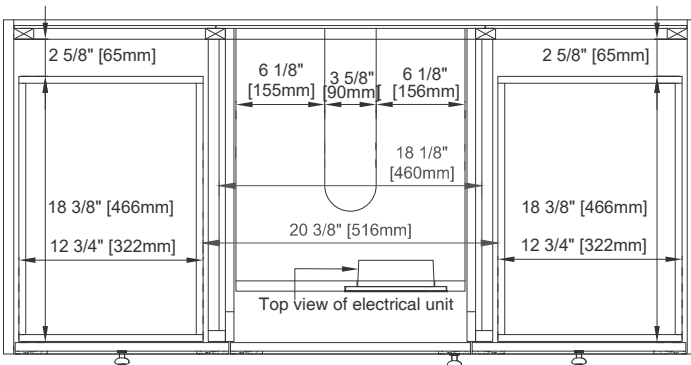

Hardware Material and Finish: Zinc Alloy in Champagne Brass

Fits Drain Hole Size: 1 3/4"

Full Extension, Soft Close Glides

European Soft Close Hinges

Aluminum Laminate Drawer Liners

Adjustable Levelers

Dimension

Width: 47-7/8"

Depth: 23"

Height: 33"

Rough-In Height: 21-1/2"

48" LAURENT VANITY

JAMES MARTIN VANITIES

545-V48-LNO

Top View

Bamboo Drawer Organizer

Front View

All dimensions are nominal

Diagrams are of cabinet only—James Martin Optional Countertops and sinks are not shown

Visit website for warranty and installation information
www.jamesmartinvanities.com

48" LAURENT VANITY

JAMES MARTIN VANITIES

545-V48-LNO

Side View

Back View

All dimensions are nominal

Diagrams are of cabinet only—James Martin Optional Countertops and sinks are not shown

Visit website for warranty and installation information
www.jamesmartinvanities.com