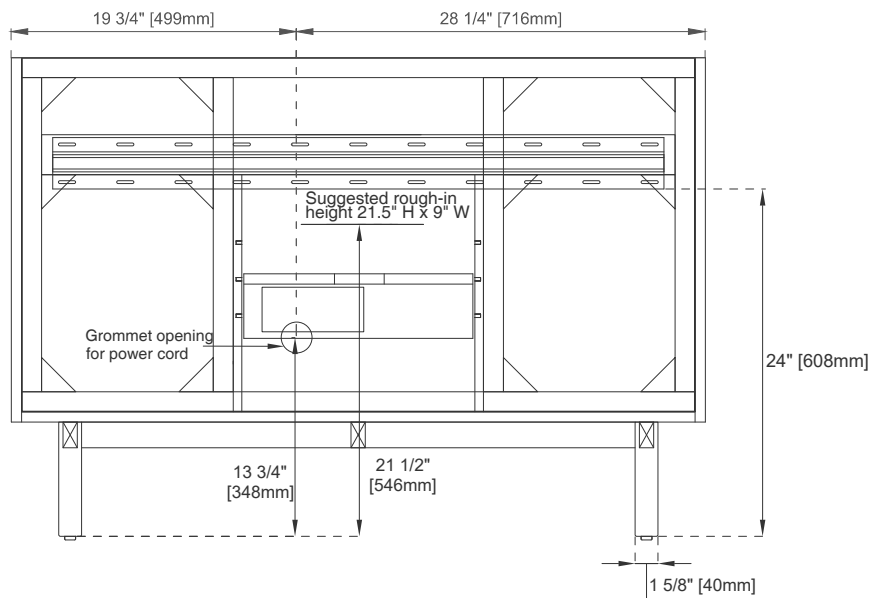

Hardware Material and Finish: Zinc Alloy in Champagne Brass

Fits Drain Hole Size: 1 3/4"

Full Extension, Soft Close Glides

European Soft Close Hinges

Aluminum Laminate Drawer Liners

Adjustable Levelers

Dimension

Width: 47-7/8"

Depth: 23"

Height: 33"

Rough-In Height: 21-1/2"

48" LAURENT VANITY

JAMES MARTIN VANITIES

545-V48-LNO

Top View

Bamboo Drawer Organizer

Front View

All dimensions are nominal

Diagrams are of cabinet only—James Martin Optional Countertops and sinks are not shown

Visit website for warranty and installation information
www.jamesmartinvanities.com

48" LAURENT VANITY

JAMES MARTIN VANITIES

545-V48-LNO

Side View

Back View

All dimensions are nominal

Diagrams are of cabinet only—James Martin Optional Countertops and sinks are not shown

Visit website for warranty and installation information
www.jamesmartinvanities.com