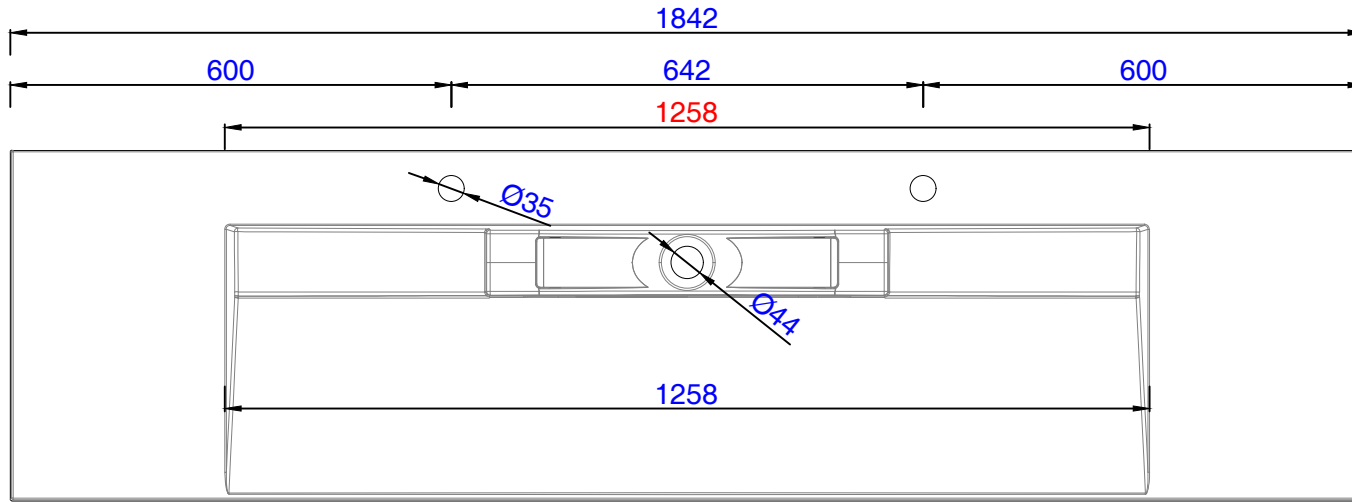

72"

Item Number:

- 388-V72-AGR-A
- 388-V72-CFO-A
- 388-V72-GW-A
- 388-V72-LTO-A

JAMES MARTIN

VANITIES™

Columbia 72" Cabinet

Diagrams with Dimensions  
page 03 of 03

NOTE ONE: Countertop with integrated sink is shown on this cabinet

NOTE TWO: This vanity does not have a Backsplash

1829mm

Item Number:

- 388-V72-AGR-A
- 388-V72-CFO-A
- 388-V72-GW-A
- 388-V72-LTO-A

JAMES MARTIN

VANITIES™

Columbia 1829mm Cabinet

Diagrams with Dimensions  
page 01 of 03

NOTE ONE: Countertop with integrated sink is shown on this cabinet  
NOTE TWO: This vanity does not have a Backsplash

1842mm

Item Number:  
CS-S378D-GW  
CS-S378D-DGG

JAMES MARTIN

VANITIES™

M-Series 1842mm Double Basin  
Two Integrated Rectangular Sinks  
Diagrams with Dimensions  
page 01 of 01

1829mm

Item Number:

- 388-V72-AGR-A
- 388-V72-CFO-A
- 388-V72-GW-A
- 388-V72-LTO-A

JAMES MARTIN

VANITIES™

Columbia 1829mm Cabinet

Diagrams with Dimensions  
page 03 of 03

NOTE ONE: Countertop with integrated sink is shown on this cabinet  
NOTE TWO: This vanity does not have a Backsplash