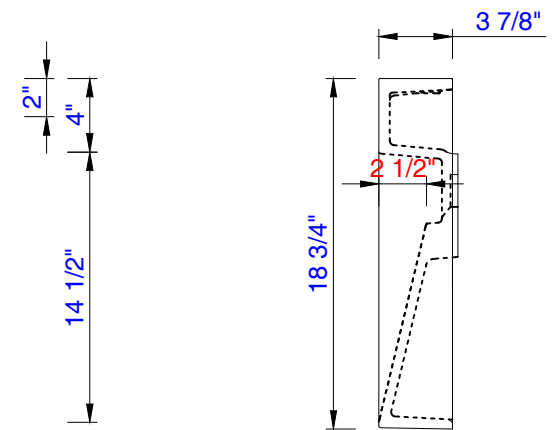

72"

Item Number:

- 388-V72-AGR-A
- 388-V72-CFO-A
- 388-V72-GW-A
- 388-V72-LTO-A

JAMES MARTIN

VANITIES™

Columbia 72" Cabinet

Diagrams with Dimensions  
page 03 of 03

NOTE ONE: Countertop with integrated sink is shown on this cabinet

NOTE TWO: This vanity does not have a Backsplash

1829mm

Item Number:

- 388-V72-AGR-A
- 388-V72-CFO-A
- 388-V72-GW-A
- 388-V72-LTO-A

JAMES MARTIN

VANITIES™

Columbia 1829mm Cabinet

Diagrams with Dimensions  
page 01 of 03

NOTE ONE: Countertop with integrated sink is shown on this cabinet  
NOTE TWO: This vanity does not have a Backsplash

1842mm

Item Number:  
CS-S378D-GW  
CS-S378D-DGG

JAMES MARTIN

VANITIES™

M-Series 1842mm Double Basin  
Two Integrated Rectangular Sinks  
Diagrams with Dimensions  
page 01 of 01

1829mm

Item Number:

- 388-V72-AGR-A
- 388-V72-CFO-A
- 388-V72-GW-A
- 388-V72-LTO-A

JAMES MARTIN

VANITIES™

Columbia 1829mm Cabinet

Diagrams with Dimensions  
page 03 of 03

NOTE ONE: Countertop with integrated sink is shown on this cabinet  
NOTE TWO: This vanity does not have a Backsplash