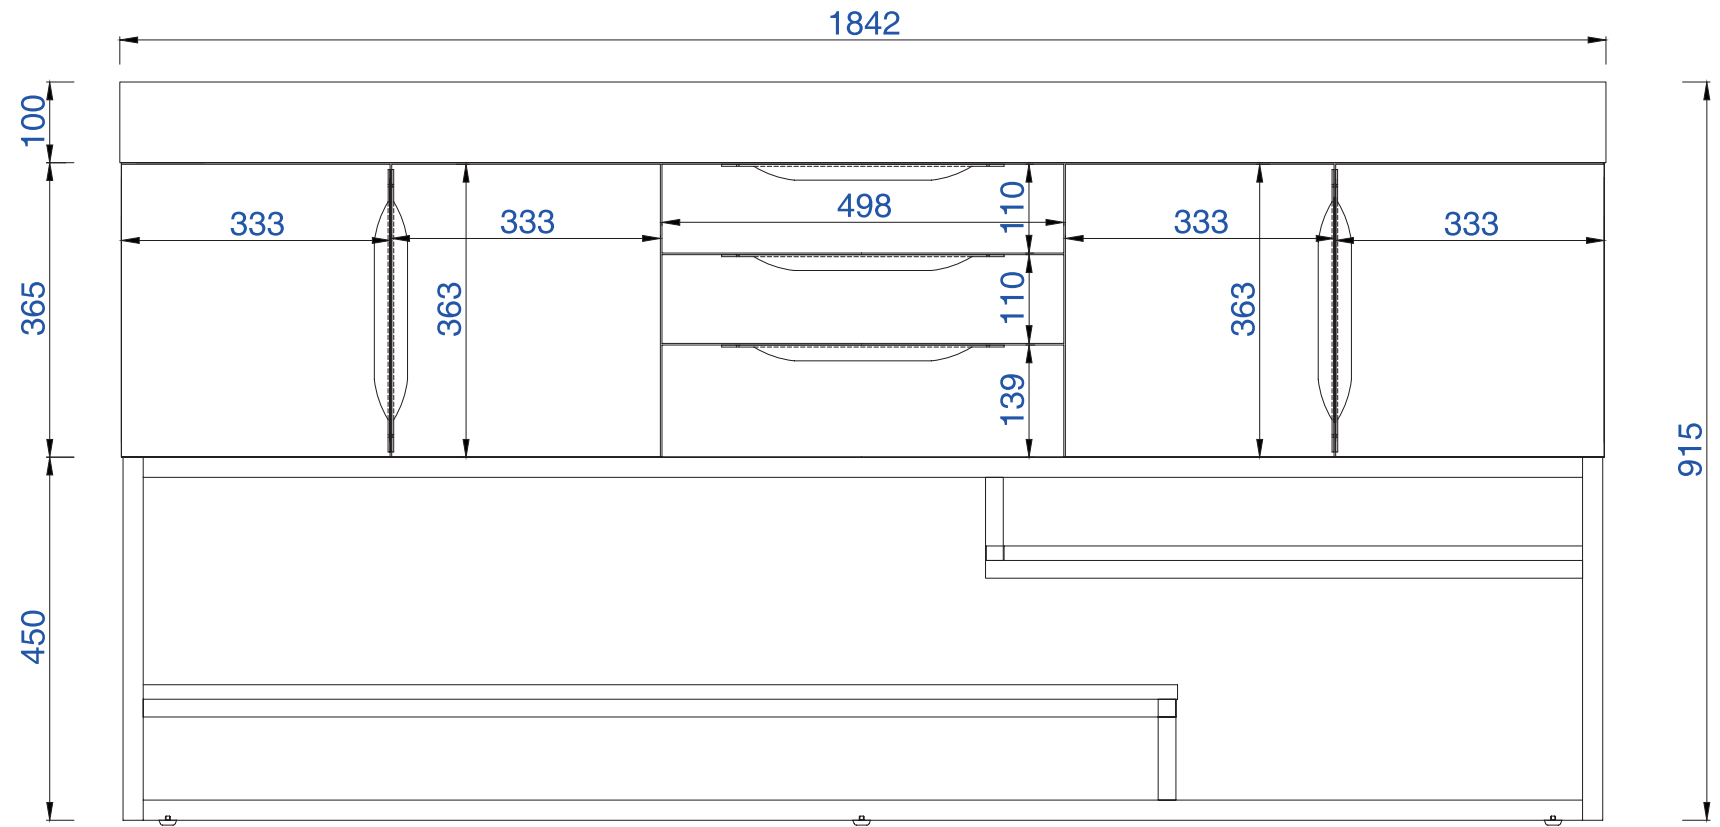

72"

Item Number:

- 388-V72-AGR-A
- 388-V72-CFO-A
- 388-V72-GW-A
- 388-V72-LTO-A

JAMES MARTIN

VANITIES™

Columbia 72" Cabinet

Diagrams with Dimensions  
page 03 of 03

NOTE ONE: Countertop with integrated sink is shown on this cabinet

NOTE TWO: This vanity does not have a Backsplash

1829mm

Item Number:

- 388-V72-AGR-A
- 388-V72-CFO-A
- 388-V72-GW-A
- 388-V72-LTO-A

JAMES MARTIN

VANITIES™

Columbia 1829mm Cabinet

Diagrams with Dimensions  
page 01 of 03

NOTE ONE: Countertop with integrated sink is shown on this cabinet  
NOTE TWO: This vanity does not have a Backsplash

1842mm

Item Number:  
CS-S378D-GW  
CS-S378D-DGG

JAMES MARTIN

VANITIES™

M-Series 1842mm Double Basin  
Two Integrated Rectangular Sinks  
Diagrams with Dimensions  
page 01 of 01

1829mm

Item Number:

- 388-V72-AGR-A
- 388-V72-CFO-A
- 388-V72-GW-A
- 388-V72-LTO-A

JAMES MARTIN

VANITIES™

Columbia 1829mm Cabinet

Diagrams with Dimensions  
page 03 of 03

NOTE ONE: Countertop with integrated sink is shown on this cabinet  
NOTE TWO: This vanity does not have a Backsplash