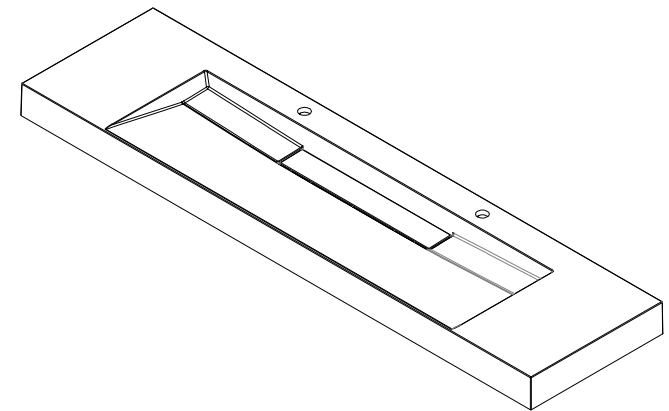

NOTE TWO: This vanity does not have a Backsplash

1829mm

Item Number:

- 388-V72-AGR-A
- 388-V72-CFO-A
- 388-V72-GW-A
- 388-V72-LTO-A

JAMES MARTIN

VANITIES™

Columbia 1829mm Cabinet

Diagrams with Dimensions  
page 01 of 03

NOTE ONE: Countertop with integrated sink is shown on this cabinet  
NOTE TWO: This vanity does not have a Backsplash

1842mm

Item Number:  
CS-S378D-GW  
CS-S378D-DGG

JAMES MARTIN

VANITIES™

M-Series 1842mm Double Basin  
Two Integrated Rectangular Sinks  
Diagrams with Dimensions  
page 01 of 01

1829mm

Item Number:

- 388-V72-AGR-A
- 388-V72-CFO-A
- 388-V72-GW-A
- 388-V72-LTO-A

JAMES MARTIN

VANITIES™

Columbia 1829mm Cabinet

Diagrams with Dimensions  
page 03 of 03

NOTE ONE: Countertop with integrated sink is shown on this cabinet  
NOTE TWO: This vanity does not have a Backsplash