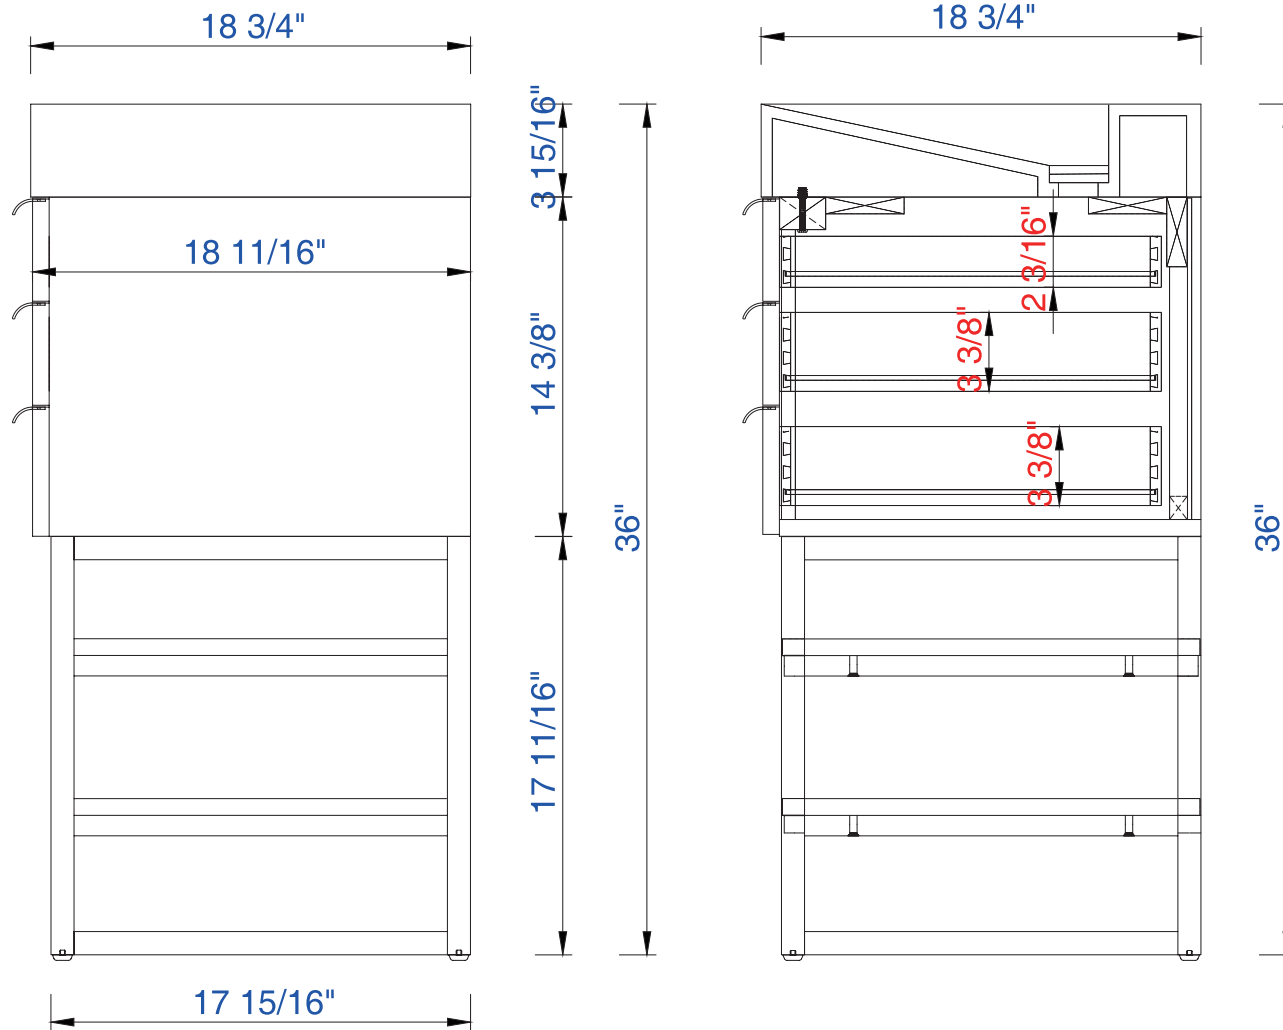

72"

Item Number:

- 388-V72-AGR-A
- 388-V72-CFO-A
- 388-V72-GW-A
- 388-V72-LTO-A

JAMES MARTIN

VANITIES™

Columbia 72" Cabinet

Diagrams with Dimensions  
page 03 of 03

NOTE ONE: Countertop with integrated sink is shown on this cabinet

NOTE TWO: This vanity does not have a Backsplash

1829mm

Item Number:

- 388-V72-AGR-A
- 388-V72-CFO-A
- 388-V72-GW-A
- 388-V72-LTO-A

JAMES MARTIN

VANITIES™

Columbia 1829mm Cabinet

Diagrams with Dimensions  
page 01 of 03

NOTE ONE: Countertop with integrated sink is shown on this cabinet  
NOTE TWO: This vanity does not have a Backsplash

1842mm

Item Number:  
CS-S378D-GW  
CS-S378D-DGG

JAMES MARTIN

VANITIES™

M-Series 1842mm Double Basin  
Two Integrated Rectangular Sinks  
Diagrams with Dimensions  
page 01 of 01

1829mm

Item Number:

- 388-V72-AGR-A
- 388-V72-CFO-A
- 388-V72-GW-A
- 388-V72-LTO-A

JAMES MARTIN

VANITIES™

Columbia 1829mm Cabinet

Diagrams with Dimensions  
page 03 of 03

NOTE ONE: Countertop with integrated sink is shown on this cabinet  
NOTE TWO: This vanity does not have a Backsplash