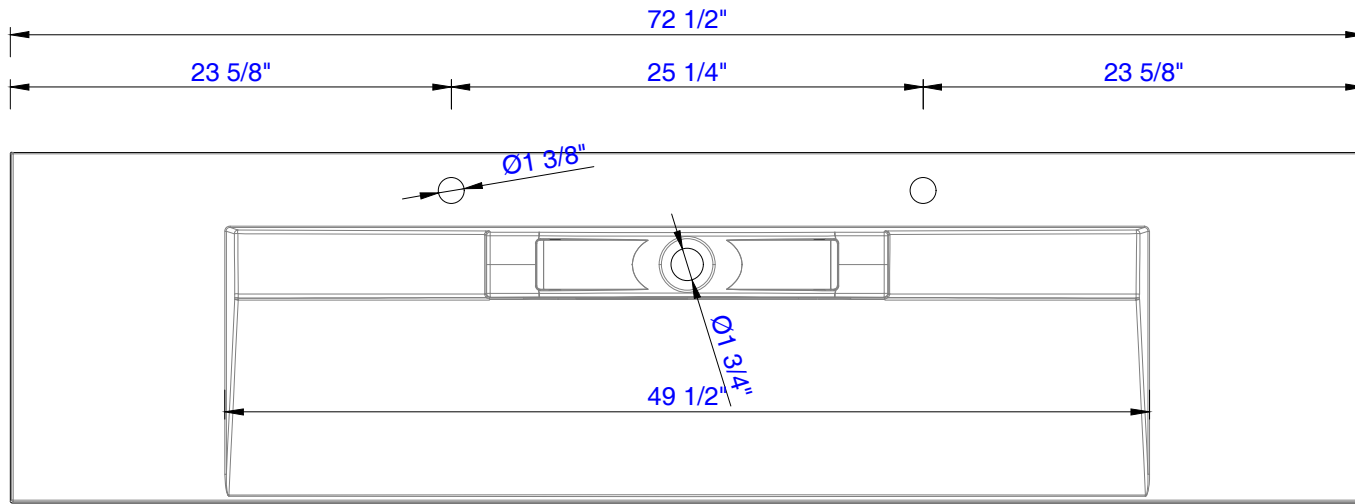

NOTE TWO: This vanity does not have a Backsplash

72"D

Item Number:  
CS-S378D-GW  
CS-S378D-DGG

JAMES MARTIN

VANITIES™

M-Series 72" Double Basin  
Two Integrated Rectangular Sinks  
Diagrams with Dimensions  
page 01 of 01

72"

Item Number:

- 388-V72-AGR-A
- 388-V72-CFO-A
- 388-V72-GW-A
- 388-V72-LTO-A

JAMES MARTIN

VANITIES™

Columbia 72" Cabinet

Diagrams with Dimensions  
page 03 of 03

NOTE ONE: Countertop with integrated sink is shown on this cabinet

NOTE ONE: Countertop with integrated sink is shown on this cabinet  
NOTE TWO: This vanity does not have a Backsplash

1842mm

Item Number:  
CS-S378D-GW  
CS-S378D-DGG

JAMES MARTIN

VANITIES™

M-Series 1842mm Double Basin  
Two Integrated Rectangular Sinks  
Diagrams with Dimensions  
page 01 of 01

1829mm

Item Number:

- 388-V72-AGR-A
- 388-V72-CFO-A
- 388-V72-GW-A
- 388-V72-LTO-A

JAMES MARTIN

VANITIES™

Columbia 1829mm Cabinet

Diagrams with Dimensions  
page 03 of 03

NOTE ONE: Countertop with integrated sink is shown on this cabinet  
NOTE TWO: This vanity does not have a Backsplash