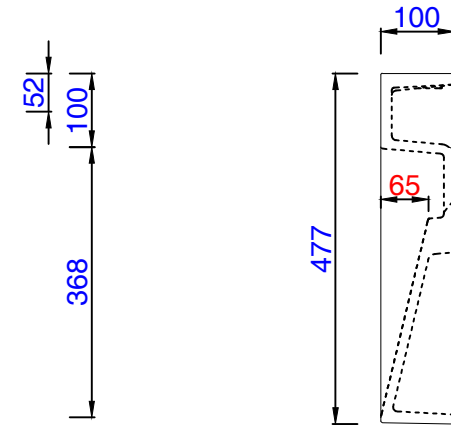

72"

Item Number:

- 388-V72-AGR-A
- 388-V72-CFO-A
- 388-V72-GW-A
- 388-V72-LTO-A

JAMES MARTIN

VANITIES™

Columbia 72" Cabinet

Diagrams with Dimensions  
page 03 of 03

NOTE ONE: Countertop with integrated sink is shown on this cabinet

NOTE TWO: This vanity does not have a Backsplash

1829mm

Item Number:

- 388-V72-AGR-A
- 388-V72-CFO-A
- 388-V72-GW-A
- 388-V72-LTO-A

JAMES MARTIN

VANITIES™

Columbia 1829mm Cabinet

Diagrams with Dimensions  
page 01 of 03

NOTE ONE: Countertop with integrated sink is shown on this cabinet  
NOTE TWO: This vanity does not have a Backsplash

1842mm

Item Number:  
CS-S378D-GW  
CS-S378D-DGG

JAMES MARTIN

VANITIES™

M-Series 1842mm Double Basin  
Two Integrated Rectangular Sinks  
Diagrams with Dimensions  
page 01 of 01

1829mm

Item Number:

- 388-V72-AGR-A
- 388-V72-CFO-A
- 388-V72-GW-A
- 388-V72-LTO-A

JAMES MARTIN

VANITIES™

Columbia 1829mm Cabinet

Diagrams with Dimensions  
page 03 of 03

NOTE ONE: Countertop with integrated sink is shown on this cabinet  
NOTE TWO: This vanity does not have a Backsplash