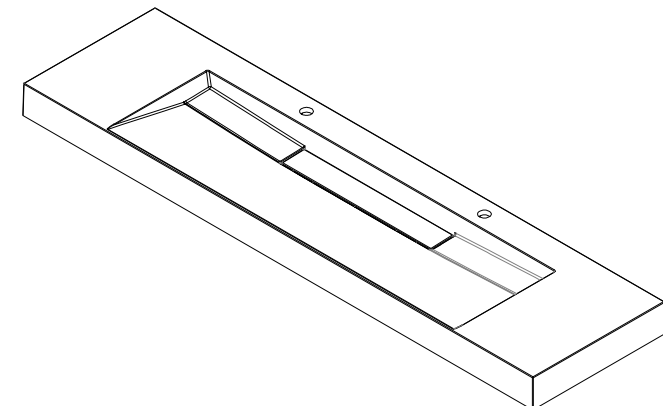

72"

Item Number:

- 388-V72-AGR-A
- 388-V72-CFO-A
- 388-V72-GW-A
- 388-V72-LTO-A

JAMES MARTIN

VANITIES™

Columbia 72" Cabinet

Diagrams with Dimensions  
page 01 of 03

NOTE ONE: Countertop with integrated sink is shown on this cabinet

NOTE TWO: This vanity does not have a Backsplash

72"D

Item Number:  
CS-S378D-GW  
CS-S378D-DGG

JAMES MARTIN

VANITIES™

M-Series 72" Double Basin  
Two Integrated Rectangular Sinks  
Diagrams with Dimensions  
page 01 of 01

72"

Item Number:

- 388-V72-AGR-A
- 388-V72-CFO-A
- 388-V72-GW-A
- 388-V72-LTO-A

JAMES MARTIN

VANITIES™

Columbia 72" Cabinet

Diagrams with Dimensions  
page 03 of 03

NOTE ONE: Countertop with integrated sink is shown on this cabinet

NOTE ONE: Countertop with integrated sink is shown on this cabinet  
NOTE TWO: This vanity does not have a Backsplash

1842mm

Item Number:  
CS-S378D-GW  
CS-S378D-DGG

JAMES MARTIN

VANITIES™

M-Series 1842mm Double Basin  
Two Integrated Rectangular Sinks  
Diagrams with Dimensions  
page 01 of 01