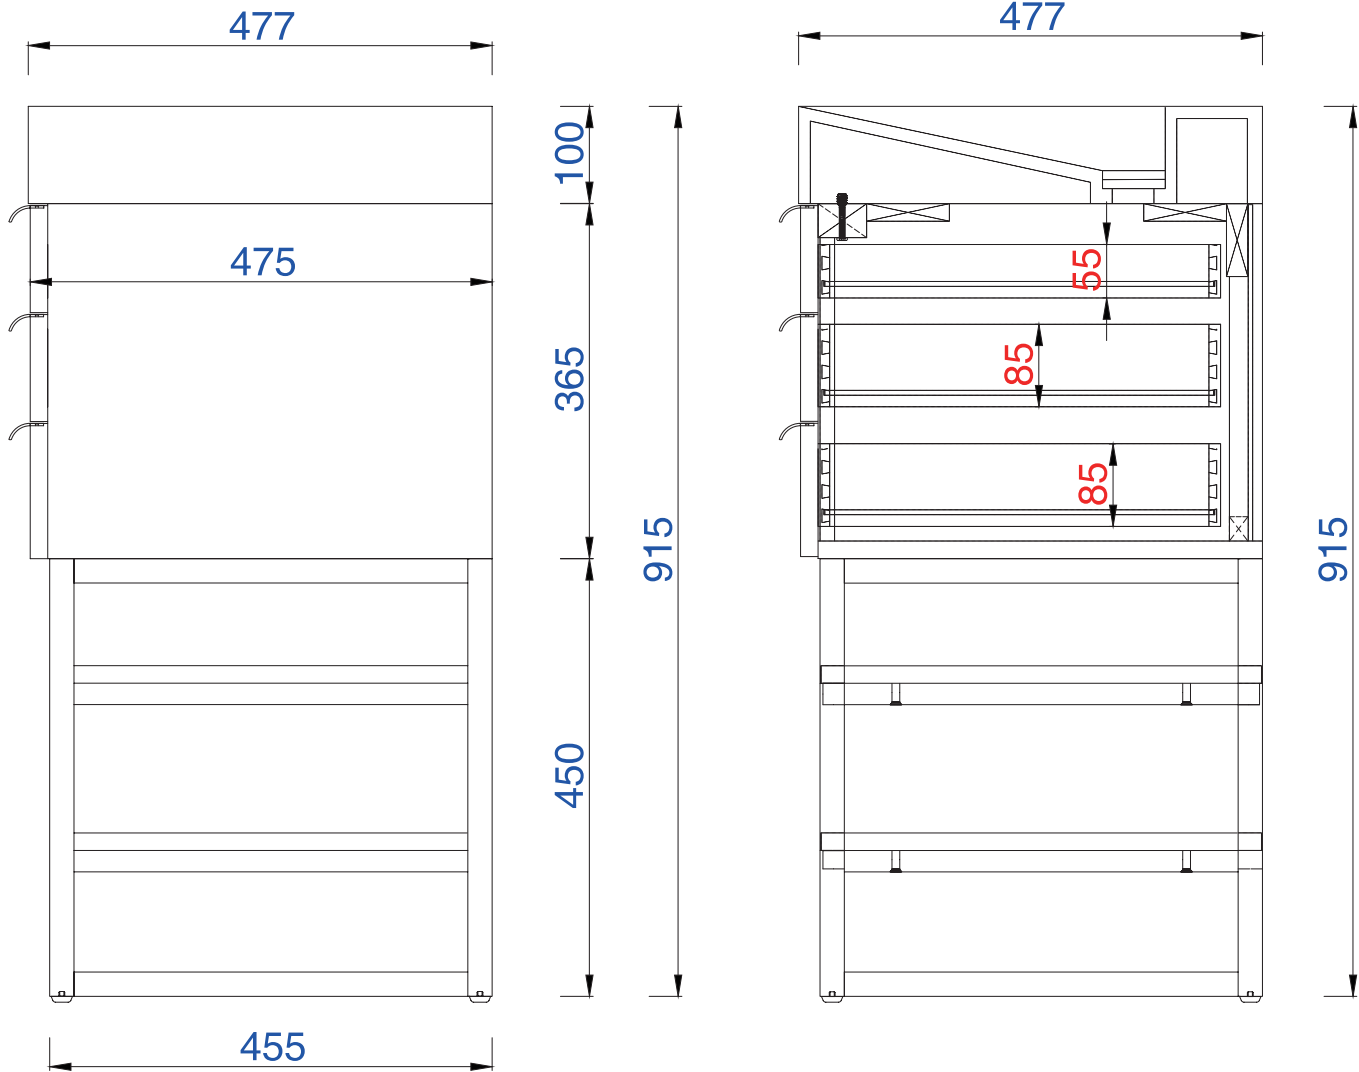

72"

Item Number:

- 388-V72-AGR-A
- 388-V72-CFO-A
- 388-V72-GW-A
- 388-V72-LTO-A

JAMES MARTIN

VANITIES™

Columbia 72" Cabinet

Diagrams with Dimensions  
page 03 of 03

NOTE ONE: Countertop with integrated sink is shown on this cabinet

NOTE TWO: This vanity does not have a Backsplash

1829mm

Item Number:

- 388-V72-AGR-A
- 388-V72-CFO-A
- 388-V72-GW-A
- 388-V72-LTO-A

JAMES MARTIN

VANITIES™

Columbia 1829mm Cabinet

Diagrams with Dimensions  
page 01 of 03

NOTE ONE: Countertop with integrated sink is shown on this cabinet  
NOTE TWO: This vanity does not have a Backsplash

1842mm

Item Number:  
CS-S378D-GW  
CS-S378D-DGG

JAMES MARTIN

VANITIES™

M-Series 1842mm Double Basin  
Two Integrated Rectangular Sinks  
Diagrams with Dimensions  
page 01 of 01

1829mm

Item Number:

- 388-V72-AGR-A
- 388-V72-CFO-A
- 388-V72-GW-A
- 388-V72-LTO-A

JAMES MARTIN

VANITIES™

Columbia 1829mm Cabinet

Diagrams with Dimensions  
page 03 of 03

NOTE ONE: Countertop with integrated sink is shown on this cabinet  
NOTE TWO: This vanity does not have a Backsplash