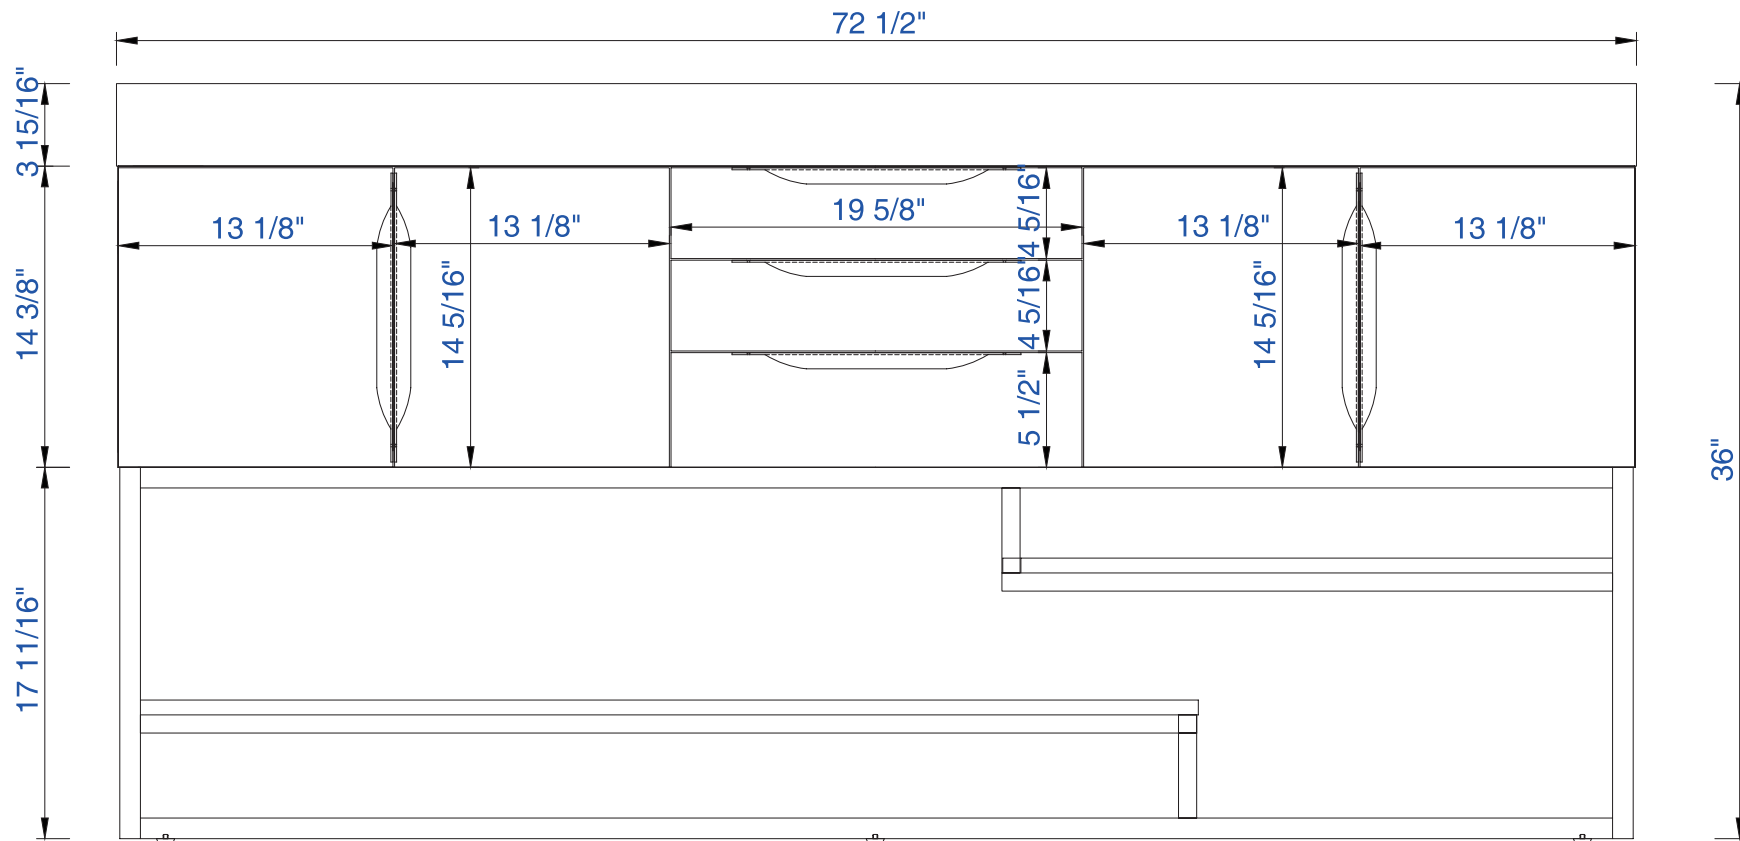

72"

Item Number:

- 388-V72-AGR-A
- 388-V72-CFO-A
- 388-V72-GW-A
- 388-V72-LTO-A

JAMES MARTIN

VANITIES™

Columbia 72" Cabinet

Diagrams with Dimensions  
page 01 of 03

NOTE ONE: Countertop with integrated sink is shown on this cabinet

NOTE TWO: This vanity does not have a Backsplash

72"D

Item Number:  
CS-S378D-GW  
CS-S378D-DGG

JAMES MARTIN

VANITIES™

M-Series 72" Double Basin  
Two Integrated Rectangular Sinks  
Diagrams with Dimensions  
page 01 of 01

NOTE ONE: Countertop with integrated sink is shown on this cabinet  
NOTE TWO: This vanity does not have a Backsplash

1842mm

Item Number:  
CS-S378D-GW  
CS-S378D-DGG

JAMES MARTIN

VANITIES™

M-Series 1842mm Double Basin  
Two Integrated Rectangular Sinks  
Diagrams with Dimensions  
page 01 of 01

1829mm

Item Number:

- 388-V72-AGR-A
- 388-V72-CFO-A
- 388-V72-GW-A
- 388-V72-LTO-A

JAMES MARTIN

VANITIES™

Columbia 1829mm Cabinet

Diagrams with Dimensions  
page 03 of 03

NOTE ONE: Countertop with integrated sink is shown on this cabinet  
NOTE TWO: This vanity does not have a Backsplash