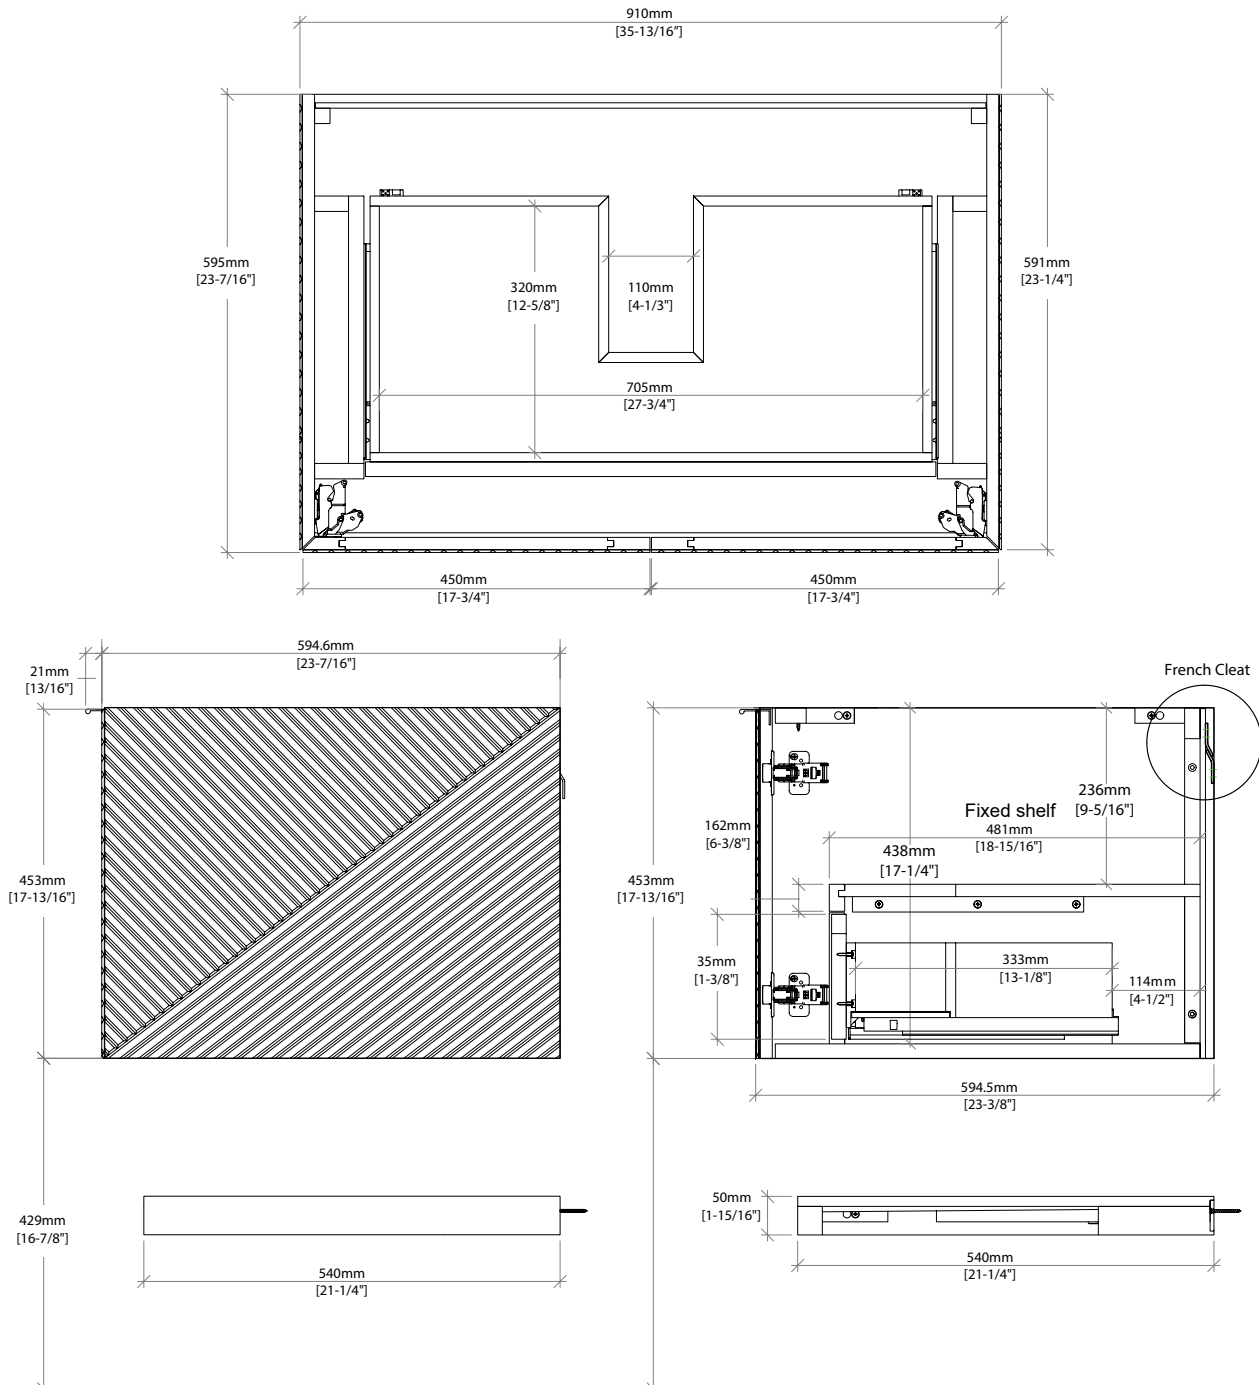

36" Marcello Single Vanity

D200-V36-CSN

Details and Features

Solids: Poplar
 Veneers: Acacia
 Panels: Marine MDF
 Installation Type: Wall Mount
 Number of Doors: 2
 Number of Drawers: 1 (internal)
 Shelves: 1 (fixed) (internal)
 Shelves: 1 floating
 Assembly Required: No
 Drawer Boxes: Acacia veneers over Marine MDF
 English Dovetail joinery
 Aluminum Laminate Drawer Liners
 Hardware Finish: Champagne Brass
 Full Extension, Soft Close Glides
 European Soft Close Hinges
 Vanity Top: Optional 3cm Tops available
 Number of Basins: 1
 (included with optional countertop purchase)

Dimensions

Cabinet Width: 35-13/16" (910mm)
 Cabinet Depth: 23-7/26" (594.6 mm)
 Height: 17-15/16" (455)
 Rough-In: 23-1/8" (587mm)
 Requires a compact, bottle-style trap
 Shelf Width: 35-13/16" (910mm)
 Shelf Depth: 21-1/4" (540mm)
 Shelf Height: 1-15/16" (50mm)

Drawer Edge Pulls

36" Marcello Single Vanity

D200-V36-CSN

All dimensions and specifications are nominal and may vary. Use actual products for accuracy in critical situations. Diagrams are of cabinets only – James Martin Optional Countertops and sinks are not shown.

36" Marcello Single Vanity

D200-V36-CSN

All dimensions and specifications are nominal and may vary. Use actual products for accuracy in critical situations. Diagrams are of cabinets only – James Martin Optional Countertops and sinks are not shown.