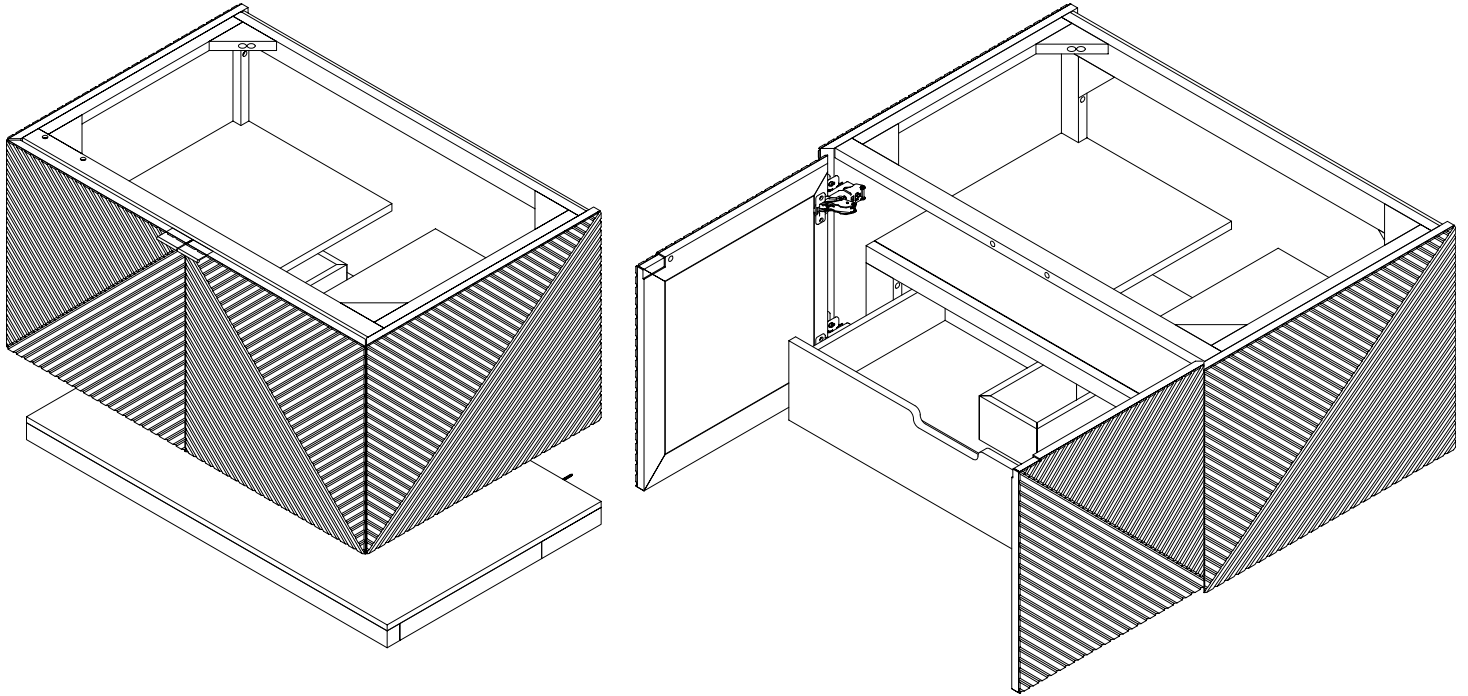

36" Marcello Single Vanity

D200-V36-CSN

Details and Features

Solids: Poplar
 Veneers: Acacia
 Panels: Marine MDF
 Installation Type: Wall Mount
 Number of Doors: 2
 Number of Drawers: 1 (internal)
 Shelves: 1 (fixed) (internal)
 Shelves: 1 floating
 Assembly Required: No
 Drawer Boxes: Acacia veneers over Marine MDF
 English Dovetail joinery
 Aluminum Laminate Drawer Liners
 Hardware Finish: Champagne Brass
 Full Extension, Soft Close Glides
 European Soft Close Hinges
 Vanity Top: Optional 3cm Tops available
 Number of Basins: 1
 (included with optional countertop purchase)

Dimensions

Cabinet Width: 35-13/16" (910mm)
 Cabinet Depth: 23-7/26" (594.6 mm)
 Height: 17-15/16" (455)
 Rough-In: 23-1/8" (587mm)
 Requires a compact, bottle-style trap
 Shelf Width: 35-13/16" (910mm)
 Shelf Depth: 21-1/4" (540mm)
 Shelf Height: 1-15/16" (50mm)

Drawer Edge Pulls

36" Marcello Single Vanity

D200-V36-CSN

All dimensions and specifications are nominal and may vary. Use actual products for accuracy in critical situations. Diagrams are of cabinets only – James Martin Optional Countertops and sinks are not shown.

36" Marcello Single Vanity

D200-V36-CSN

Back view