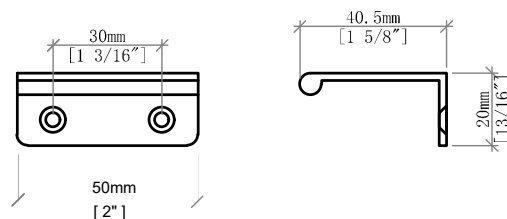

36" Marcello Single Vanity

D200-V36-CSN

Details and Features

Solids: Poplar
 Veneers: Acacia
 Panels: Marine MDF
 Installation Type: Wall Mount
 Number of Doors: 2
 Number of Drawers: 1 (internal)
 Shelves: 1 (fixed) (internal)
 Shelves: 1 floating
 Assembly Required: No
 Drawer Boxes: Acacia veneers over Marine MDF
 English Dovetail joinery
 Aluminum Laminate Drawer Liners
 Hardware Finish: Champagne Brass
 Full Extension, Soft Close Glides
 European Soft Close Hinges
 Vanity Top: Optional 3cm Tops available
 Number of Basins: 1
 (included with optional countertop purchase)

Dimensions

Cabinet Width: 35-13/16" (910mm)
 Cabinet Depth: 23-7/26" (594.6 mm)
 Height: 17-15/16" (455)
 Rough-In: 23-1/8" (587mm)
 Requires a compact, bottle-style trap
 Shelf Width: 35-13/16" (910mm)
 Shelf Depth: 21-1/4" (540mm)
 Shelf Height: 1-15/16" (50mm)

Drawer Edge Pulls

36" Marcello Single Vanity

D200-V36-CSN

All dimensions and specifications are nominal and may vary. Use actual products for accuracy in critical situations. Diagrams are of cabinets only – James Martin Optional Countertops and sinks are not shown.

36" Marcello Single Vanity

D200-V36-CSN

All dimensions and specifications are nominal and may vary. Use actual products for accuracy in critical situations. Diagrams are of cabinets only – James Martin Optional Countertops and sinks are not shown.