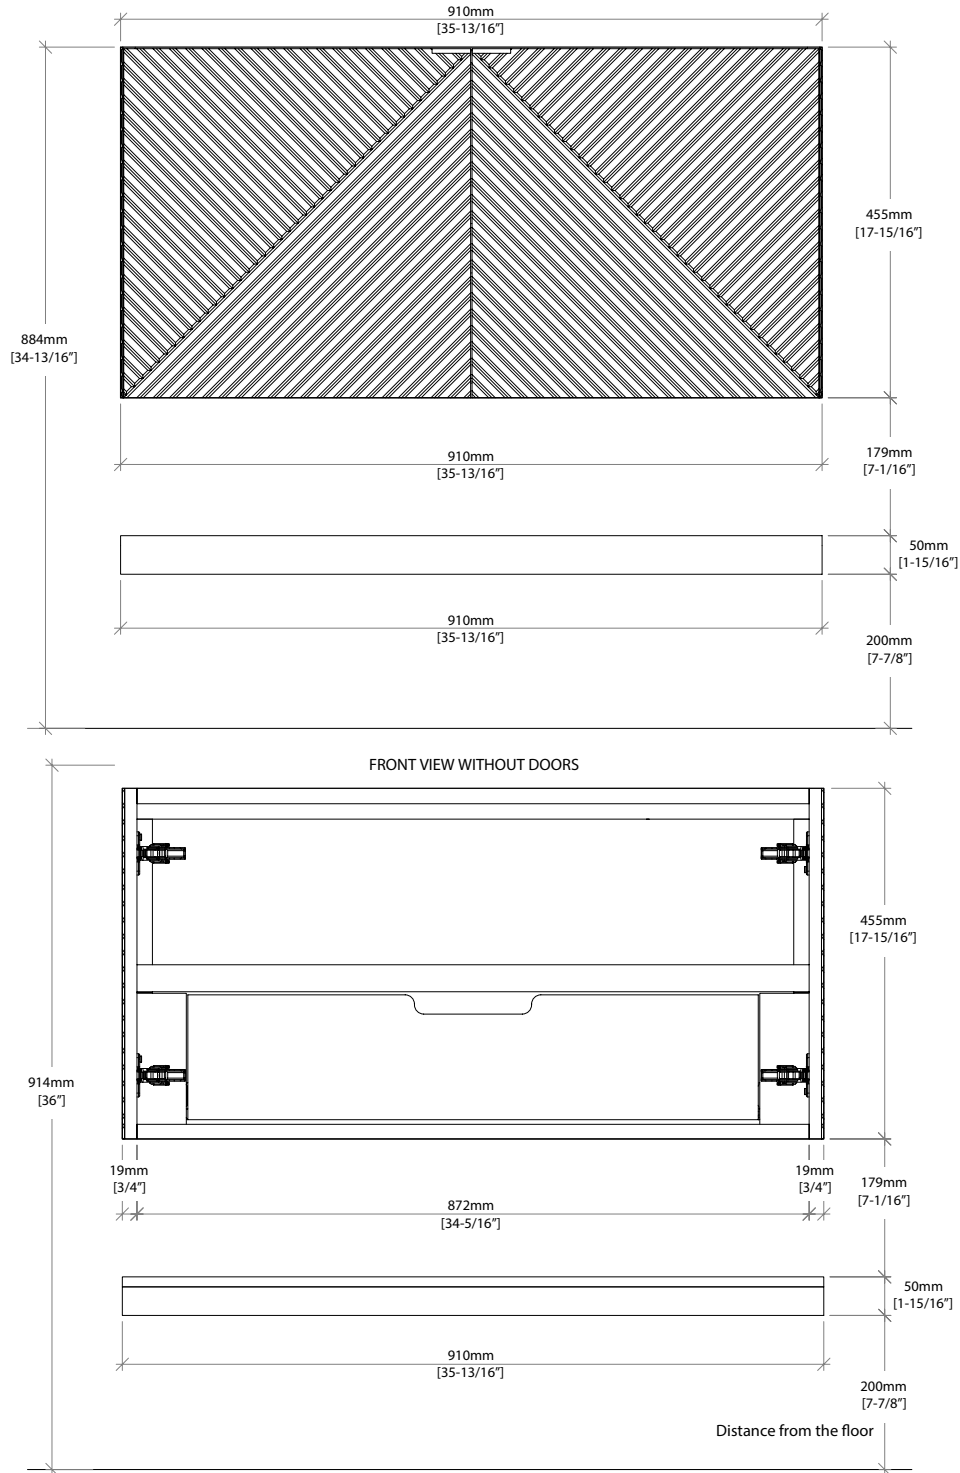

36" Marcello Single Vanity

D200-V36-CSN

Details and Features

Solids: Poplar
 Veneers: Acacia
 Panels: Marine MDF
 Installation Type: Wall Mount
 Number of Doors: 2
 Number of Drawers: 1 (internal)
 Shelves: 1 (fixed) (internal)
 Shelves: 1 floating
 Assembly Required: No
 Drawer Boxes: Acacia veneers over Marine MDF
 English Dovetail joinery
 Aluminum Laminate Drawer Liners
 Hardware Finish: Champagne Brass
 Full Extension, Soft Close Glides
 European Soft Close Hinges
 Vanity Top: Optional 3cm Tops available
 Number of Basins: 1
 (included with optional countertop purchase)

Dimensions

Cabinet Width: 35-13/16" (910mm)
 Cabinet Depth: 23-7/26" (594.6 mm)
 Height: 17-15/16" (455)
 Rough-In: 23-1/8" (587mm)
 Requires a compact, bottle-style trap
 Shelf Width: 35-13/16" (910mm)
 Shelf Depth: 21-1/4" (540mm)
 Shelf Height: 1-15/16" (50mm)

Drawer Edge Pulls

36" Marcello Single Vanity

D200-V36-CSN

All dimensions and specifications are nominal and may vary. Use actual products for accuracy in critical situations. Diagrams are of cabinets only – James Martin Optional Countertops and sinks are not shown.

36" Marcello Single Vanity

D200-V36-CSN

Back view