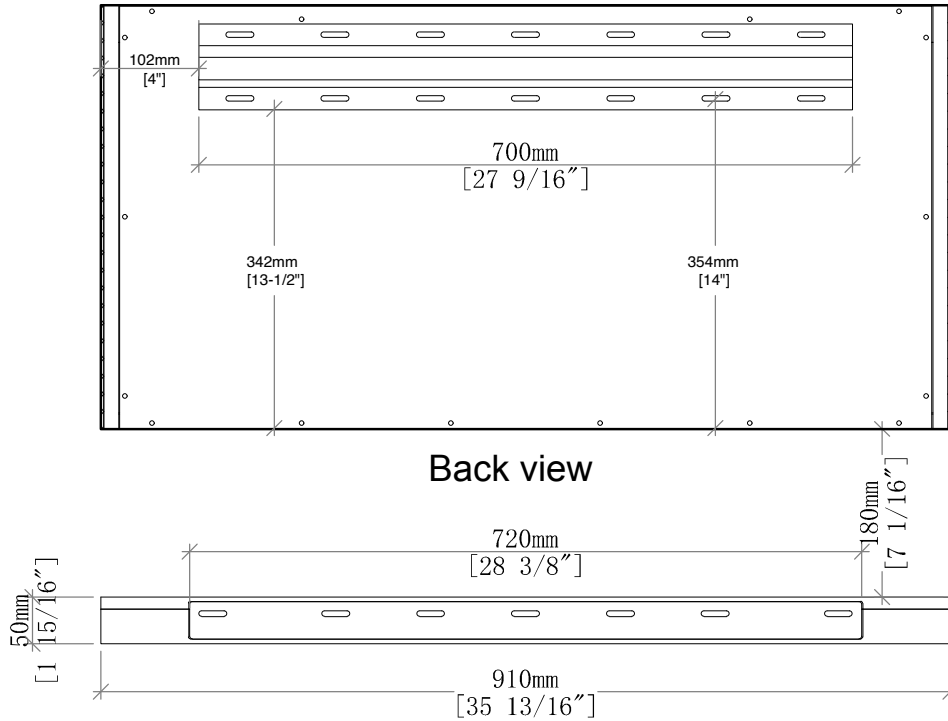

36" Marcello Single Vanity

D200-V36-CSN

Back view