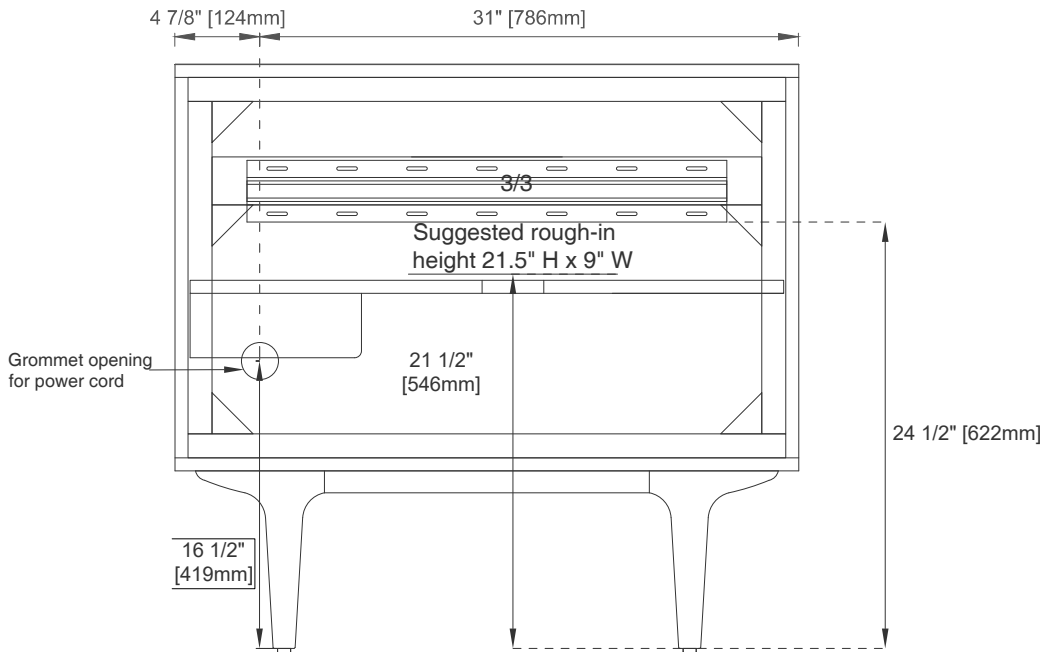

36" AMBERLY VANITY

JAMES MARTIN
VANITIES

670-V36-WLT

Features and Materials

Solids: Para wood and Yellow Poplar
Veneers: Quarter Cut Walnut
Panels: Plywood
Installation Type: Floor Standing with Base or Wall Mounted
Number of Basins: One, with Optional 3cm Top
Vanity Top Included: NO, Optional 3cm Tops Available with Sinks
Basins Included: NO
Overflow: Yes, Front Facing
Number of Doors: Two
Number of Drawers: 0
USB/Power Component: YES (ETL5011080)
Cord Length: 6'6"
Assembly Type: Installation of Optional 3cm Top with Sink
Assembly Type: Remove Base to Wall Hang (hardware included)
Hardware Material and Finish: Zinc Alloy in Champagne Brass
Fits Drain Hole Size: 1 3/4"
European Soft Close Hinges
Adjustable Levelers

Dimension

Width: 35-7/8"
Depth: 23-1/2"
Height: 33-5/8"
Rough-In Height: 21-1/2"

36" AMBERLY VANITY

JAMES MARTIN VANITIES

670-V36-WLT

Top View

Knob

Front View

All dimensions are nominal
Diagrams are of cabinet only—James Martin Optional Countertops and sinks are not shown

Visit website for warranty and installation information
www.jamesmartinvanities.com

36" AMBERLY VANITY

JAMES MARTIN VANITIES

670-V36-WLT

Side View

Back View

All dimensions are nominal
Diagrams are of cabinet only—James Martin Optional Countertops and sinks are not shown

Visit website for warranty and installation information
www.jamesmartinvanities.com