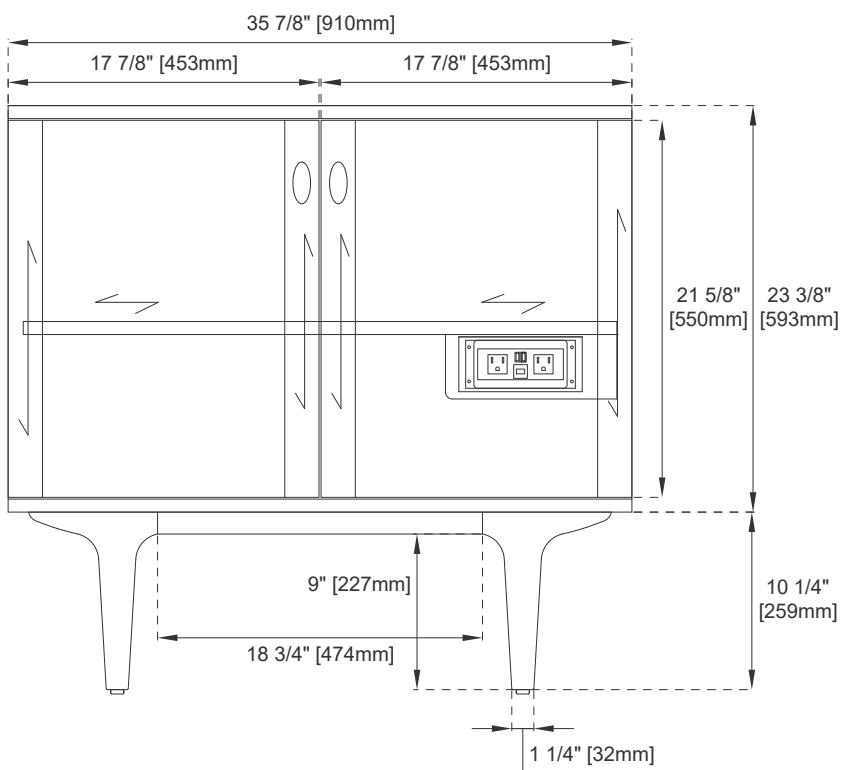

36" AMBERLY VANITY

JAMES MARTIN
VANITIES

670-V36-WLT

Features and Materials

Solids: Para wood and Yellow Poplar
Veneers: Quarter Cut Walnut
Panels: Plywood
Installation Type: Floor Standing with Base or Wall Mounted
Number of Basins: One, with Optional 3cm Top
Vanity Top Included: NO, Optional 3cm Tops Available with Sinks
Basins Included: NO
Overflow: Yes, Front Facing
Number of Doors: Two
Number of Drawers: 0
USB/Power Component: YES (ETL5011080)
Cord Length: 6'6"
Assembly Type: Installation of Optional 3cm Top with Sink
Assembly Type: Remove Base to Wall Hang (hardware included)
Hardware Material and Finish: Zinc Alloy in Champagne Brass
Fits Drain Hole Size: 1 3/4"
European Soft Close Hinges
Adjustable Levelers

Dimension

Width: 35-7/8"
Depth: 23-1/2"
Height: 33-5/8"
Rough-In Height: 21-1/2"

36" AMBERLY VANITY

JAMES MARTIN VANITIES

670-V36-WLT

Top View

Knob

Front View

All dimensions are nominal
Diagrams are of cabinet only—James Martin Optional Countertops and sinks are not shown

Visit website for warranty and installation information
www.jamesmartinvanities.com

36" AMBERLY VANITY

JAMES MARTIN VANITIES

670-V36-WLT

Side View

Back View

All dimensions are nominal
Diagrams are of cabinet only—James Martin Optional Countertops and sinks are not shown

Visit website for warranty and installation information
www.jamesmartinvanities.com