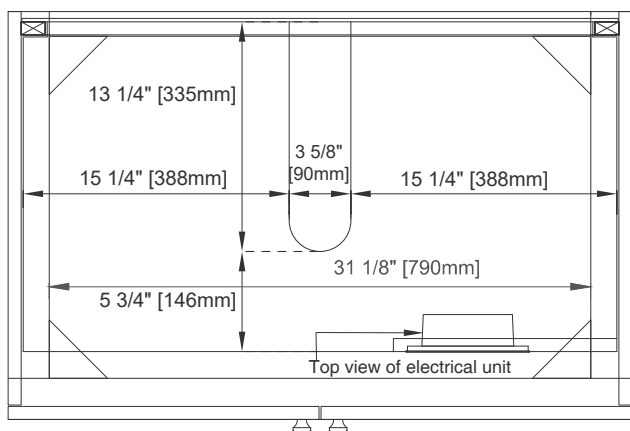

36" AMBERLY VANITY

JAMES MARTIN
VANITIES

670-V36-WLT

Features and Materials

Solids: Para wood and Yellow Poplar
Veneers: Quarter Cut Walnut
Panels: Plywood
Installation Type: Floor Standing with Base or Wall Mounted
Number of Basins: One, with Optional 3cm Top
Vanity Top Included: NO, Optional 3cm Tops Available with Sinks
Basins Included: NO
Overflow: Yes, Front Facing
Number of Doors: Two
Number of Drawers: 0
USB/Power Component: YES (ETL5011080)
Cord Length: 6'6"
Assembly Type: Installation of Optional 3cm Top with Sink
Assembly Type: Remove Base to Wall Hang (hardware included)
Hardware Material and Finish: Zinc Alloy in Champagne Brass
Fits Drain Hole Size: 1 3/4"
European Soft Close Hinges
Adjustable Levelers

Dimension

Width: 35-7/8"
Depth: 23-1/2"
Height: 33-5/8"
Rough-In Height: 21-1/2"

36" AMBERLY VANITY

JAMES MARTIN VANITIES

670-V36-WLT

Top View

Knob

Front View

All dimensions are nominal
Diagrams are of cabinet only—James Martin Optional Countertops and sinks are not shown

Visit website for warranty and installation information
www.jamesmartinvanities.com

36" AMBERLY VANITY

JAMES MARTIN VANITIES

670-V36-WLT

Side View

Back View

All dimensions are nominal
Diagrams are of cabinet only—James Martin Optional Countertops and sinks are not shown

Visit website for warranty and installation information
www.jamesmartinvanities.com