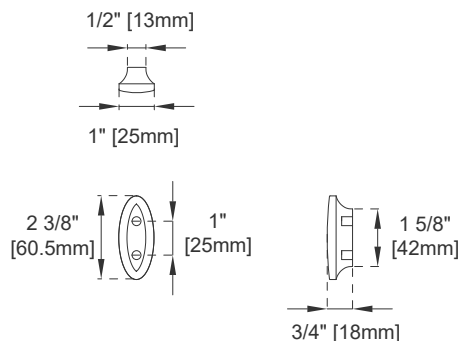

36" AMBERLY VANITY

JAMES MARTIN
VANITIES

670-V36-WLT

Features and Materials

Solids: Para wood and Yellow Poplar
Veneers: Quarter Cut Walnut
Panels: Plywood
Installation Type: Floor Standing with Base or Wall Mounted
Number of Basins: One, with Optional 3cm Top
Vanity Top Included: NO, Optional 3cm Tops Available with Sinks
Basins Included: NO
Overflow: Yes, Front Facing
Number of Doors: Two
Number of Drawers: 0
USB/Power Component: YES (ETL5011080)
Cord Length: 6'6"
Assembly Type: Installation of Optional 3cm Top with Sink
Assembly Type: Remove Base to Wall Hang (hardware included)
Hardware Material and Finish: Zinc Alloy in Champagne Brass
Fits Drain Hole Size: 1 3/4"
European Soft Close Hinges
Adjustable Levelers

Dimension

Width: 35-7/8"
Depth: 23-1/2"
Height: 33-5/8"
Rough-In Height: 21-1/2"

36" AMBERLY VANITY

JAMES MARTIN VANITIES

670-V36-WLT

Top View

Knob

Front View

All dimensions are nominal
Diagrams are of cabinet only—James Martin Optional Countertops and sinks are not shown

Visit website for warranty and installation information
www.jamesmartinvanities.com

36" AMBERLY VANITY

JAMES MARTIN VANITIES

670-V36-WLT

Side View

Back View

All dimensions are nominal
Diagrams are of cabinet only—James Martin Optional Countertops and sinks are not shown

Visit website for warranty and installation information
www.jamesmartinvanities.com