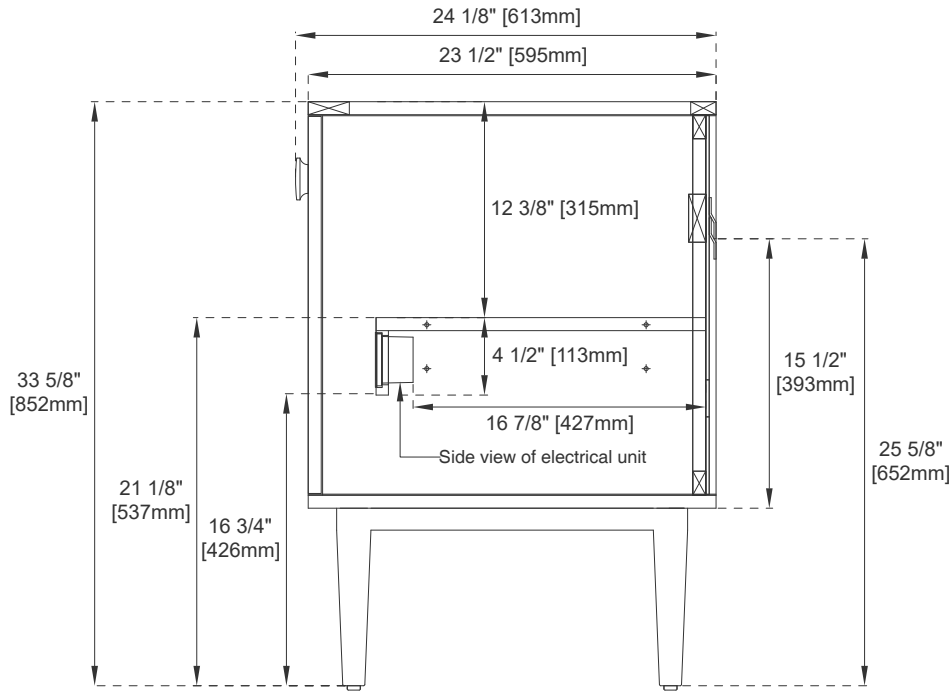

36" AMBERLY VANITY

JAMES MARTIN
VANITIES

670-V36-WLT

Features and Materials

Solids: Para wood and Yellow Poplar
Veneers: Quarter Cut Walnut
Panels: Plywood
Installation Type: Floor Standing with Base or Wall Mounted
Number of Basins: One, with Optional 3cm Top
Vanity Top Included: NO, Optional 3cm Tops Available with Sinks
Basins Included: NO
Overflow: Yes, Front Facing
Number of Doors: Two
Number of Drawers: 0
USB/Power Component: YES (ETL5011080)
Cord Length: 6'6"
Assembly Type: Installation of Optional 3cm Top with Sink
Assembly Type: Remove Base to Wall Hang (hardware included)
Hardware Material and Finish: Zinc Alloy in Champagne Brass
Fits Drain Hole Size: 1 3/4"
European Soft Close Hinges
Adjustable Levelers

Dimension

Width: 35-7/8"
Depth: 23-1/2"
Height: 33-5/8"
Rough-In Height: 21-1/2"

36" AMBERLY VANITY

JAMES MARTIN VANITIES

670-V36-WLT

Top View

Knob

Front View

All dimensions are nominal
Diagrams are of cabinet only—James Martin Optional Countertops and sinks are not shown

Visit website for warranty and installation information
www.jamesmartinvanities.com

36" AMBERLY VANITY

JAMES MARTIN VANITIES

670-V36-WLT

Side View

Back View

All dimensions are nominal
Diagrams are of cabinet only—James Martin Optional Countertops and sinks are not shown

Visit website for warranty and installation information
www.jamesmartinvanities.com