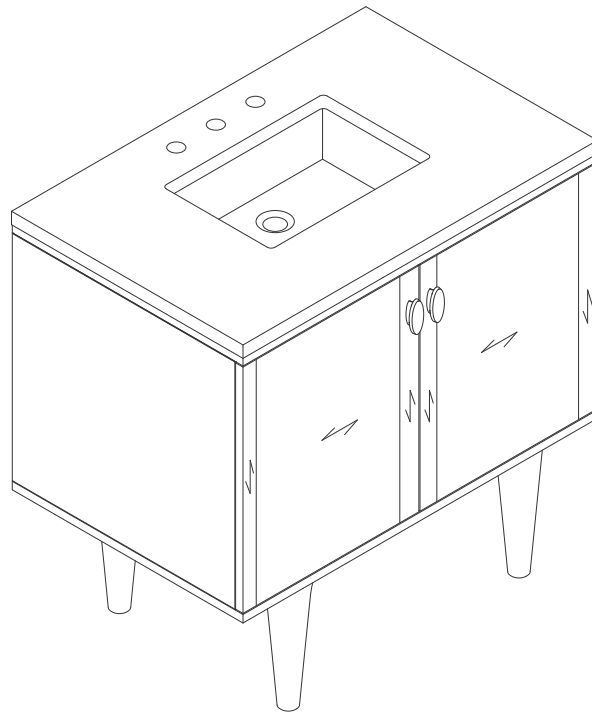

36" AMBERLY VANITY

JAMES MARTIN
VANITIES

670-V36-WLT

Features and Materials

Solids: Para wood and Yellow Poplar
Veneers: Quarter Cut Walnut
Panels: Plywood
Installation Type: Floor Standing with Base or Wall Mounted
Number of Basins: One, with Optional 3cm Top
Vanity Top Included: NO, Optional 3cm Tops Available with Sinks
Basins Included: NO
Overflow: Yes, Front Facing
Number of Doors: Two
Number of Drawers: 0
USB/Power Component: YES (ETL5011080)
Cord Length: 6'6"
Assembly Type: Installation of Optional 3cm Top with Sink
Assembly Type: Remove Base to Wall Hang (hardware included)
Hardware Material and Finish: Zinc Alloy in Champagne Brass
Fits Drain Hole Size: 1 3/4"
European Soft Close Hinges
Adjustable Levelers

Dimension

Width: 35-7/8"
Depth: 23-1/2"
Height: 33-5/8"
Rough-In Height: 21-1/2"

36" AMBERLY VANITY

JAMES MARTIN VANITIES

670-V36-WLT

Top View

Knob

Front View