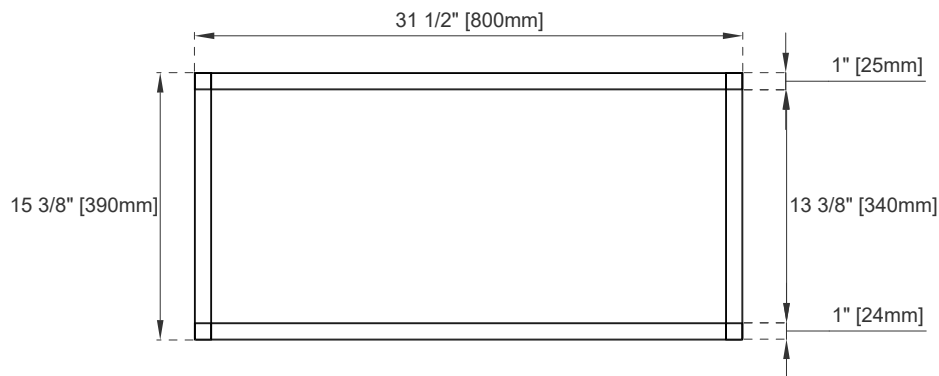

31.5" BOSTON SINK CONSOLE

C105-V31.5-BNK

C105-V31.5-MBK

C105-V31.5-RGD

JAMES MARTIN
VANITIES

Features and Materials

Metal Materials: Stainless Steel
Installation Type: Floor Standing
Number of Basins: One, Integrated Sinktop
Sinktop Included: NO, Sold Separately (CSP-S3216-WG)
Basin Overflow: Yes, Rear Facing
Number of Doors: 0
Number of Drawers: 0
Number of Glass Shelves: One
Assembly Required: Yes
Metal Finish: Brushed Nickel/Matte Black/Radiant Gold
Fits Drain Hole Size: 1-3/4"
Adjustable Levelers

Dimension

Width: 31-1/2"
Depth: 15-3/8"
Height: 33-1/2"
Rough-In Height: 21-1/2"

31.5" BOSTON SINK CONSOLE

C105-V31.5-BNK

C105-V31.5-MBK

C105-V31.5-RGD

JAMES MARTIN

VANITIES

Top View

Front View

All dimensions are nominal
Diagrams are of sink console only-James Martin Optional integrated sinktops are not shown

Visit website for warranty and installation information
www.jamesmartinvanities.com

31.5" BOSTON SINK CONSOLE

C105-V31.5-BNK

C105-V31.5-MBK

C105-V31.5-RGD

JAMES MARTIN

VANITIES

Side View

Back View