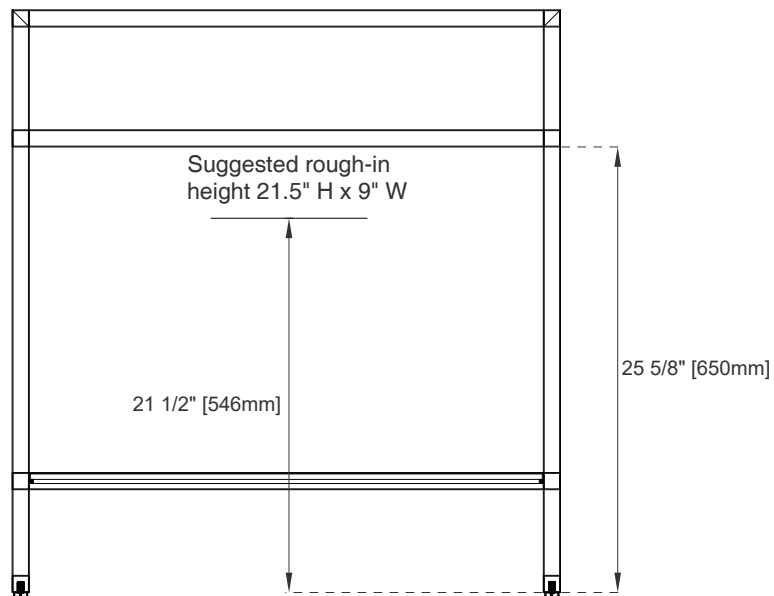

Dimension

Width: 31-1/2"
Depth: 15-3/8"
Height: 33-1/2"
Rough-In Height: 21-1/2"

31.5" BOSTON SINK CONSOLE

C105-V31.5-BNK

C105-V31.5-MBK

C105-V31.5-RGD

JAMES MARTIN

VANITIES

Top View

Front View

All dimensions are nominal
Diagrams are of sink console only-James Martin Optional integrated sinktops are not shown

Visit website for warranty and installation information
www.jamesmartinvanities.com

31.5" BOSTON SINK CONSOLE

C105-V31.5-BNK

C105-V31.5-MBK

C105-V31.5-RGD

JAMES MARTIN

VANITIES

Side View

Back View

All dimensions are nominal

Diagrams are of sink console only-James Martin Optional integrated sinktops are not shown

Visit website for warranty and installation information
www.jamesmartinvanities.com