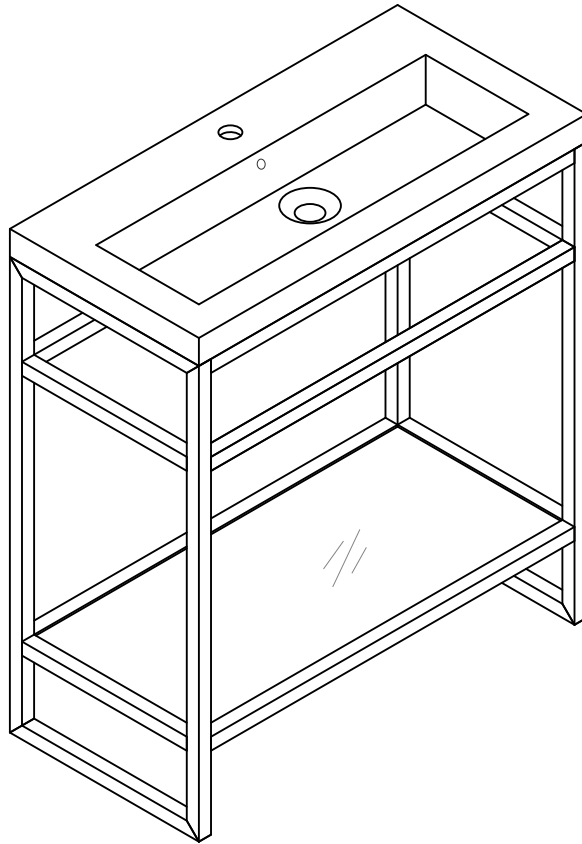

31.5" BOSTON SINK CONSOLE

C105-V31.5-BNK

C105-V31.5-MBK

C105-V31.5-RGD

JAMES MARTIN
VANITIES

Features and Materials

Metal Materials: Stainless Steel
Installation Type: Floor Standing
Number of Basins: One, Integrated Sinktop
Sinktop Included: NO, Sold Separately (CSP-S3216-WG)
Basin Overflow: Yes, Rear Facing
Number of Doors: 0
Number of Drawers: 0
Number of Glass Shelves: One
Assembly Required: Yes
Metal Finish: Brushed Nickel/Matte Black/Radiant Gold
Fits Drain Hole Size: 1-3/4"
Adjustable Levelers

Dimension

Width: 31-1/2"
Depth: 15-3/8"
Height: 33-1/2"
Rough-In Height: 21-1/2"

31.5" BOSTON SINK CONSOLE

C105-V31.5-BNK

C105-V31.5-MBK

C105-V31.5-RGD

JAMES MARTIN

VANITIES

Top View

Front View

All dimensions are nominal
Diagrams are of sink console only-James Martin Optional integrated sinktops are not shown

Visit website for warranty and installation information
www.jamesmartinvanities.com