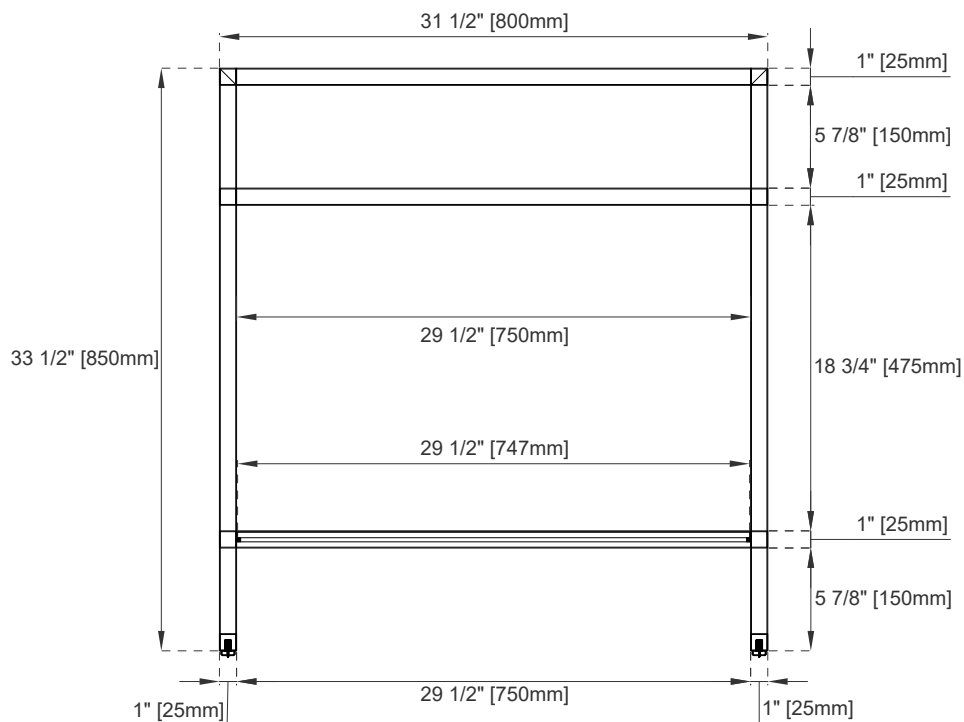

31.5" BOSTON SINK CONSOLE

C105-V31.5-BNK

C105-V31.5-MBK

C105-V31.5-RGD

JAMES MARTIN
VANITIES

Features and Materials

Metal Materials: Stainless Steel
Installation Type: Floor Standing
Number of Basins: One, Integrated Sinktop
Sinktop Included: NO, Sold Separately (CSP-S3216-WG)
Basin Overflow: Yes, Rear Facing
Number of Doors: 0
Number of Drawers: 0
Number of Glass Shelves: One
Assembly Required: Yes
Metal Finish: Brushed Nickel/Matte Black/Radiant Gold
Fits Drain Hole Size: 1-3/4"
Adjustable Levelers

Dimension

Width: 31-1/2"
Depth: 15-3/8"
Height: 33-1/2"
Rough-In Height: 21-1/2"

31.5" BOSTON SINK CONSOLE

C105-V31.5-BNK

C105-V31.5-MBK

C105-V31.5-RGD

JAMES MARTIN

VANITIES

Top View

Front View

All dimensions are nominal
Diagrams are of sink console only-James Martin Optional integrated sinktops are not shown

Visit website for warranty and installation information
www.jamesmartinvanities.com

31.5" BOSTON SINK CONSOLE

C105-V31.5-BNK

C105-V31.5-MBK

C105-V31.5-RGD

JAMES MARTIN

VANITIES

Side View

Back View