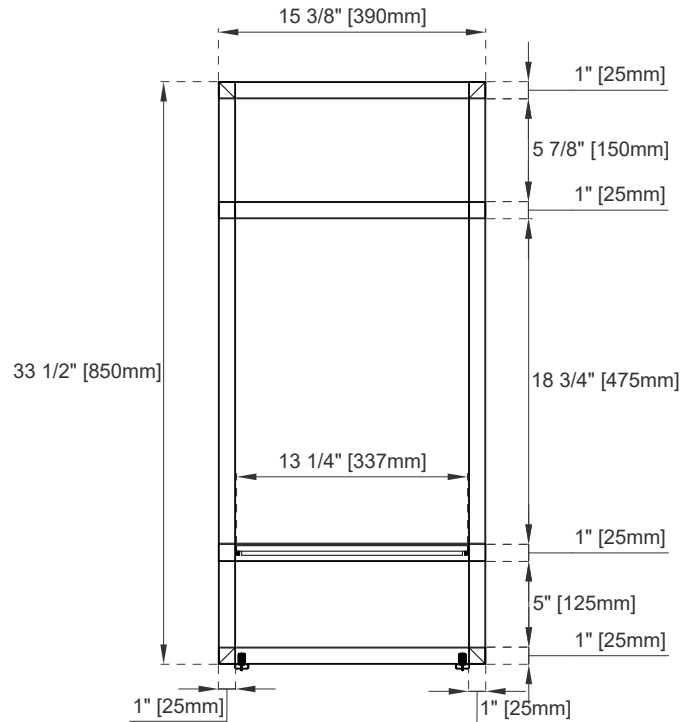

Dimension

Width: 31-1/2"
Depth: 15-3/8"
Height: 33-1/2"
Rough-In Height: 21-1/2"

31.5" BOSTON SINK CONSOLE

C105-V31.5-BNK

C105-V31.5-MBK

C105-V31.5-RGD

JAMES MARTIN

VANITIES

Top View

Front View

All dimensions are nominal
Diagrams are of sink console only-James Martin Optional integrated sinktops are not shown

Visit website for warranty and installation information
www.jamesmartinvanities.com

31.5" BOSTON SINK CONSOLE

C105-V31.5-BNK

C105-V31.5-MBK

C105-V31.5-RGD

JAMES MARTIN

VANITIES

Side View

Back View

All dimensions are nominal

Diagrams are of sink console only-James Martin Optional integrated sinktops are not shown

Visit website for warranty and installation information
www.jamesmartinvanities.com