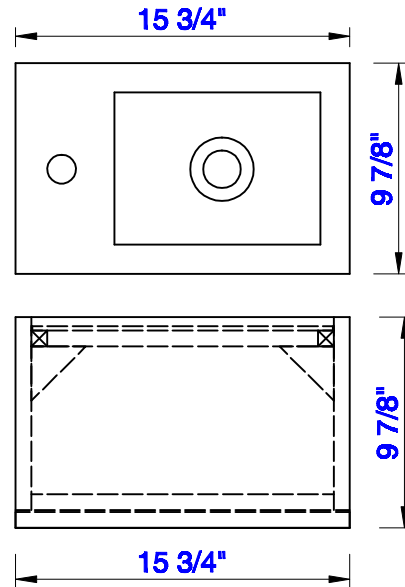

15 3/4"

Item Number:
388-V16-AGR
388-V16-CFO
388-V16-GW
388-V16-LTO

JAMES MARTIN

VANITIES™

Columbia 15 3/4" Cabinet
Diagrams with Dimensions
page 01 of 03

NOTE ONE: Countertop with integrated sink is shown on this cabinet
NOTE TWO: This vanity does not have a Backsplash.

Version:202004

15 3/4"

Item Number:
388-V16-AGR
388-V16-CFO
388-V16-GW
388-V16-LTO

JAMES MARTIN

VANITIES™

Columbia 15 3/4" Cabinet
Diagrams with Dimensions
page 02 of 03

NOTE ONE: Countertop with integrated sink is shown on this cabinet.

Version:202004

15 3/4"

Item Number:
388-V16-AGR
388-V16-CFO
388-V16-GW
388-V16-LTO

JAMES MARTIN

VANITIES™

Columbia 15 3/4" Cabinet
Diagrams with Dimensions
page 03 of 03

NOTE ONE: Countertop with integrated sink is shown on this cabinet
NOTE TWO: This vanity does not have a Backsplash.

Version:202004

400mm

Item Number:
388-V16-AGR
388-V16-CFO
388-V16-GW
388-V16-LTO

JAMES MARTIN

VANITIES™

Columbia 400mm Cabinet
Diagrams with Dimensions
page 01 of 03

NOTE ONE: Countertop with integrated sink is shown on this cabinet
NOTE TWO: This vanity does not have a Backsplash.