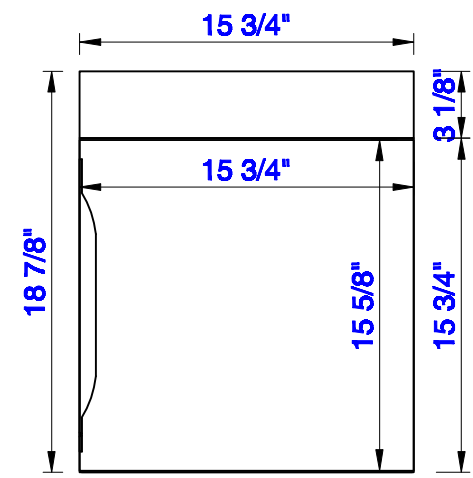

15 3/4"

Item Number:
388-V16-AGR
388-V16-CFO
388-V16-GW
388-V16-LTO

JAMES MARTIN

VANITIES™

Columbia 15 3/4" Cabinet
Diagrams with Dimensions
page 01 of 03

NOTE ONE: Countertop with integrated sink is shown on this cabinet
NOTE TWO: This vanity does not have a Backsplash.

Version:202004

15 3/4"

Item Number:
388-V16-AGR
388-V16-CFO
388-V16-GW
388-V16-LTO

JAMES MARTIN

VANITIES™

Columbia 15 3/4" Cabinet
Diagrams with Dimensions
page 02 of 03

NOTE ONE: Countertop with integrated sink is shown on this cabinet.

Version:202004

15 3/4"

Item Number:
388-V16-AGR
388-V16-CFO
388-V16-GW
388-V16-LTO

JAMES MARTIN

VANITIES™

Columbia 15 3/4" Cabinet
Diagrams with Dimensions
page 03 of 03

NOTE ONE: Countertop with integrated sink is shown on this cabinet
NOTE TWO: This vanity does not have a Backsplash.

Version:202004

400mm

Item Number:
388-V16-AGR
388-V16-CFO
388-V16-GW
388-V16-LTO

JAMES MARTIN

VANITIES™

Columbia 400mm Cabinet
Diagrams with Dimensions
page 01 of 03

NOTE ONE: Countertop with integrated sink is shown on this cabinet
NOTE TWO: This vanity does not have a Backsplash.