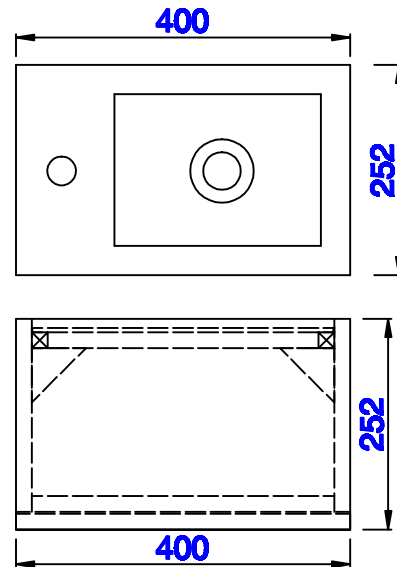

Version:202004

15 3/4"

Item Number:
388-V16-AGR
388-V16-CFO
388-V16-GW
388-V16-LTO

JAMES MARTIN

VANITIES™

Columbia 15 3/4" Cabinet
Diagrams with Dimensions
page 03 of 03

NOTE ONE: Countertop with integrated sink is shown on this cabinet
NOTE TWO: This vanity does not have a Backsplash.

Version:202004

400mm

Item Number:
388-V16-AGR
388-V16-CFO
388-V16-GW
388-V16-LTO

JAMES MARTIN

VANITIES™

Columbia 400mm Cabinet
Diagrams with Dimensions
page 01 of 03

NOTE ONE: Countertop with integrated sink is shown on this cabinet
NOTE TWO: This vanity does not have a Backsplash.

Version:202004

400mm

Item Number:
388-V16-AGR
388-V16-CFO
388-V16-GW
388-V16-LTO

JAMES MARTIN

VANITIES™

Columbia 400mm Cabinet
Diagrams with Dimensions
page 02 of 03

NOTE ONE: Countertop with integrated sink is shown on this cabinet.

Version:202004

400mm

Item Number:
388-V16-AGR
388-V16-CFO
388-V16-GW
388-V16-LTO

JAMES MARTIN

VANITIES™

Columbia 400mm Cabinet
Diagrams with Dimensions
page 03 of 03

NOTE ONE: Countertop with integrated sink is shown on this cabinet
NOTE TWO: This vanity does not have a Backsplash.