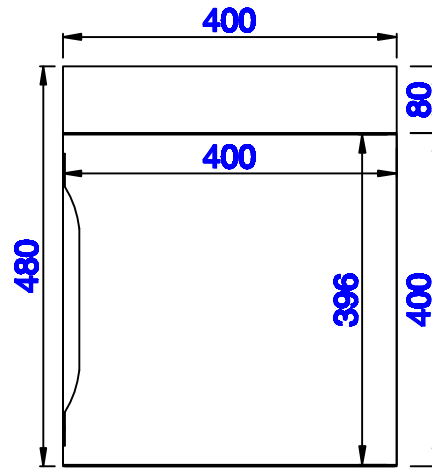

Version:202004

15 3/4"

Item Number:
388-V16-AGR
388-V16-CFO
388-V16-GW
388-V16-LTO

JAMES MARTIN

VANITIES™

Columbia 15 3/4" Cabinet
Diagrams with Dimensions
page 03 of 03

NOTE ONE: Countertop with integrated sink is shown on this cabinet
NOTE TWO: This vanity does not have a Backsplash.

Version:202004

400mm

Item Number:
388-V16-AGR
388-V16-CFO
388-V16-GW
388-V16-LTO

JAMES MARTIN

VANITIES™

Columbia 400mm Cabinet
Diagrams with Dimensions
page 01 of 03

NOTE ONE: Countertop with integrated sink is shown on this cabinet
NOTE TWO: This vanity does not have a Backsplash.

Version:202004

400mm

Item Number:
388-V16-AGR
388-V16-CFO
388-V16-GW
388-V16-LTO

JAMES MARTIN

VANITIES™

Columbia 400mm Cabinet
Diagrams with Dimensions
page 02 of 03

NOTE ONE: Countertop with integrated sink is shown on this cabinet.

Version:202004

400mm

Item Number:
388-V16-AGR
388-V16-CFO
388-V16-GW
388-V16-LTO

JAMES MARTIN

VANITIES™

Columbia 400mm Cabinet
Diagrams with Dimensions
page 03 of 03

NOTE ONE: Countertop with integrated sink is shown on this cabinet
NOTE TWO: This vanity does not have a Backsplash.