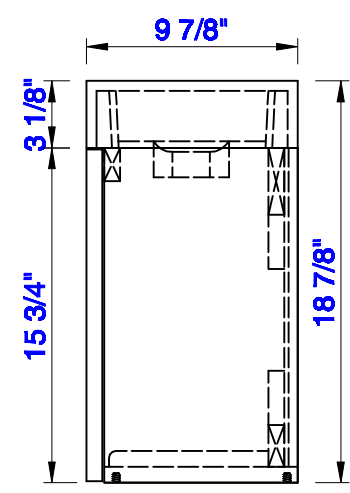

Version:202004

15 3/4"

Item Number:
388-V16-AGR
388-V16-CFO
388-V16-GW
388-V16-LTO

JAMES MARTIN

VANITIES™

Columbia 15 3/4" Cabinet
Diagrams with Dimensions
page 02 of 03

NOTE ONE: Countertop with integrated sink is shown on this cabinet.

Version:202004

15 3/4"

Item Number:
388-V16-AGR
388-V16-CFO
388-V16-GW
388-V16-LTO

JAMES MARTIN

VANITIES™

Columbia 15 3/4" Cabinet
Diagrams with Dimensions
page 03 of 03

NOTE ONE: Countertop with integrated sink is shown on this cabinet
NOTE TWO: This vanity does not have a Backsplash.

Version:202004

400mm

Item Number:
388-V16-AGR
388-V16-CFO
388-V16-GW
388-V16-LTO

JAMES MARTIN

VANITIES™

Columbia 400mm Cabinet
Diagrams with Dimensions
page 01 of 03

NOTE ONE: Countertop with integrated sink is shown on this cabinet
NOTE TWO: This vanity does not have a Backsplash.

Version:202004

400mm

Item Number:
388-V16-AGR
388-V16-CFO
388-V16-GW
388-V16-LTO

JAMES MARTIN

VANITIES™

Columbia 400mm Cabinet
Diagrams with Dimensions
page 02 of 03

NOTE ONE: Countertop with integrated sink is shown on this cabinet.