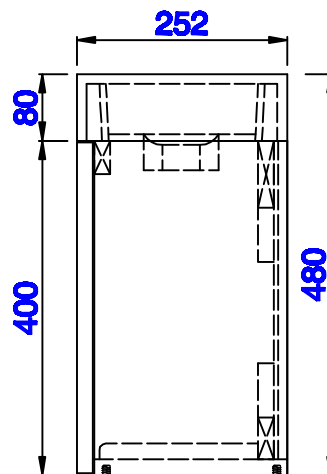

Version:202004

15 3/4"

Item Number:
388-V16-AGR
388-V16-CFO
388-V16-GW
388-V16-LTO

JAMES MARTIN

VANITIES™

Columbia 15 3/4" Cabinet
Diagrams with Dimensions
page 03 of 03

NOTE ONE: Countertop with integrated sink is shown on this cabinet
NOTE TWO: This vanity does not have a Backsplash.

Version:202004

400mm

Item Number:
388-V16-AGR
388-V16-CFO
388-V16-GW
388-V16-LTO

JAMES MARTIN

VANITIES™

Columbia 400mm Cabinet
Diagrams with Dimensions
page 01 of 03

NOTE ONE: Countertop with integrated sink is shown on this cabinet
NOTE TWO: This vanity does not have a Backsplash.

Version:202004

400mm

Item Number:
388-V16-AGR
388-V16-CFO
388-V16-GW
388-V16-LTO

JAMES MARTIN

VANITIES™

Columbia 400mm Cabinet
Diagrams with Dimensions
page 02 of 03

NOTE ONE: Countertop with integrated sink is shown on this cabinet.

Version:202004

400mm

Item Number:
388-V16-AGR
388-V16-CFO
388-V16-GW
388-V16-LTO

JAMES MARTIN

VANITIES™

Columbia 400mm Cabinet
Diagrams with Dimensions
page 03 of 03

NOTE ONE: Countertop with integrated sink is shown on this cabinet
NOTE TWO: This vanity does not have a Backsplash.