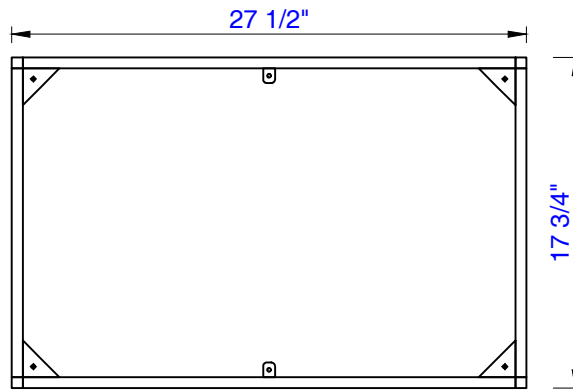

27.6"

Item Number:
C325-V27.6-GW
C325-V27.6-BNK
C325-V27.6-MB

JAMES MARTIN

VANITIES™

Como Series 27.6" Sink Console
Diagrams with Dimensions
page 02 of 03