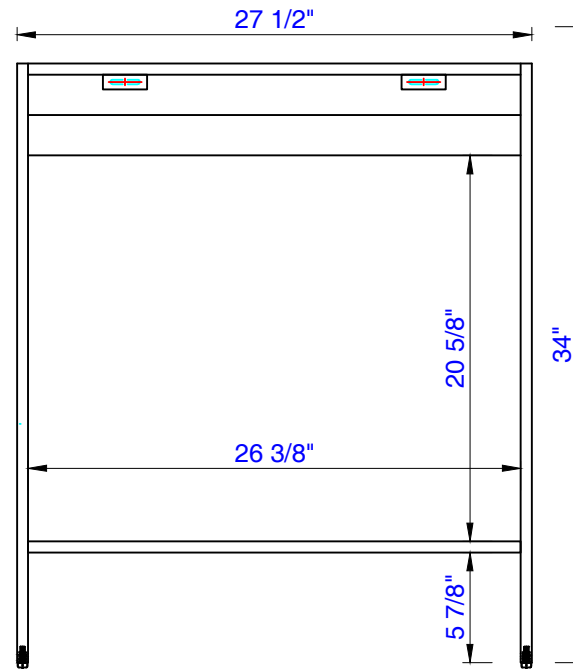

27.6"

Item Number:
C325-V27.6-GW
C325-V27.6-BNK
C325-V27.6-MB

JAMES MARTIN

VANITIES™

Como Series 27.6" Cabinet
Diagrams with Dimensions
page 01 of 03