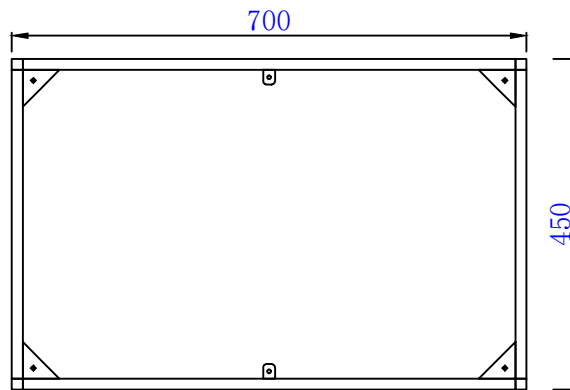

700mm

Item Number:
C325-V27.6-GW
C325-V27.6-BNK
C325-V27.6-MB

JAMES MARTIN

VANITIES™

Como Series 700mm Cabinet
Diagrams with Dimensions
page 02 of 03