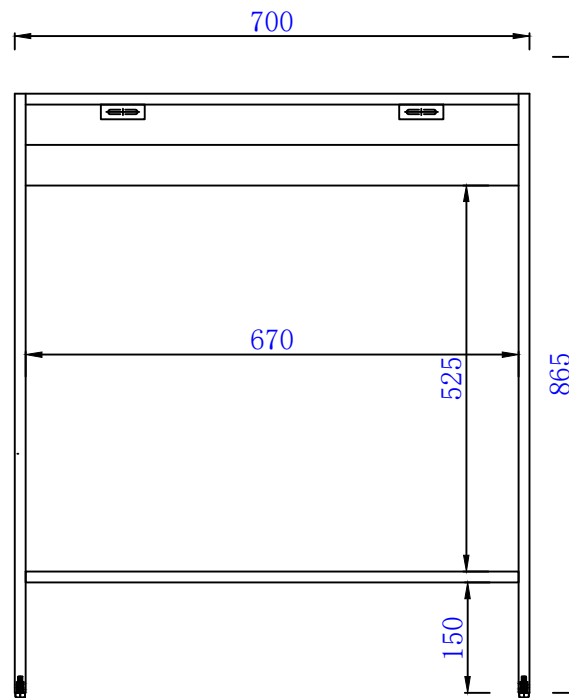

700mm

Item Number:
C325-V27.6-GW
C325-V27.6-BNK
C325-V27.6-MB

JAMES MARTIN

VANITIES™

Como Series 700mm Cabinet
Diagrams with Dimensions
page 01 of 03