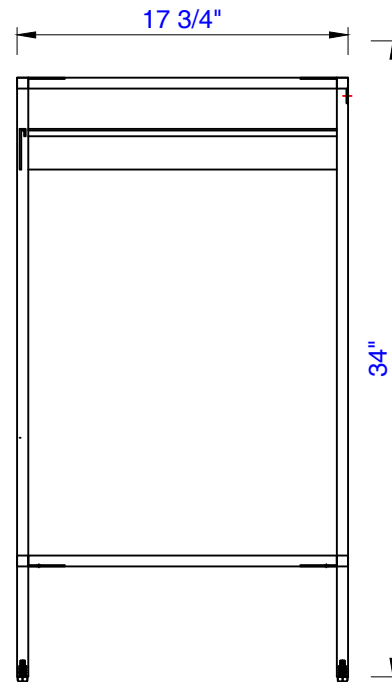

27.6"

Item Number:
C325-V27.6-GW
C325-V27.6-BNK
C325-V27.6-MB

JAMES MARTIN

VANITIES™

Como Series 27.6" Cabinet
Diagrams with Dimensions
page 03 of 03