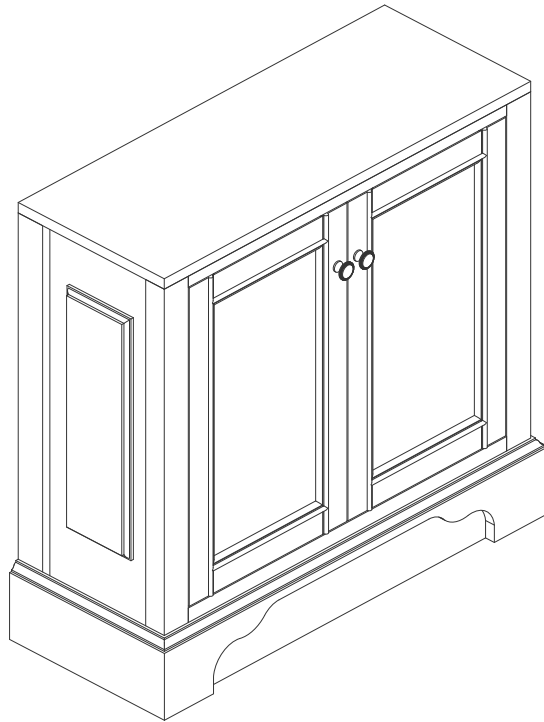

DE SOTO HUTCH BASE

JAMES MARTIN
VANITIES

825-HB30-BW

Features and Materials

Solids: Yellow Poplar

Panels: Plywood & MDF

Installation Type: Floor Standing

Number of Doors: Two

Number of Drawers: 0

Assembly Type: Installation of Anti Tipping Bracket to Hutch if Needed.

Hardware Material and Finish: Zinc Alloy in Satin Nickel Color

European Soft Close Hinges

Adjustable Levelers

Dimension

Width: 31-3/8"

Depth: 12-1/2"

Height: 29-1/4"

DE SOTO HUTCH BASE

JAMES MARTIN VANITIES

825-HB30-BW

Top View

Front View