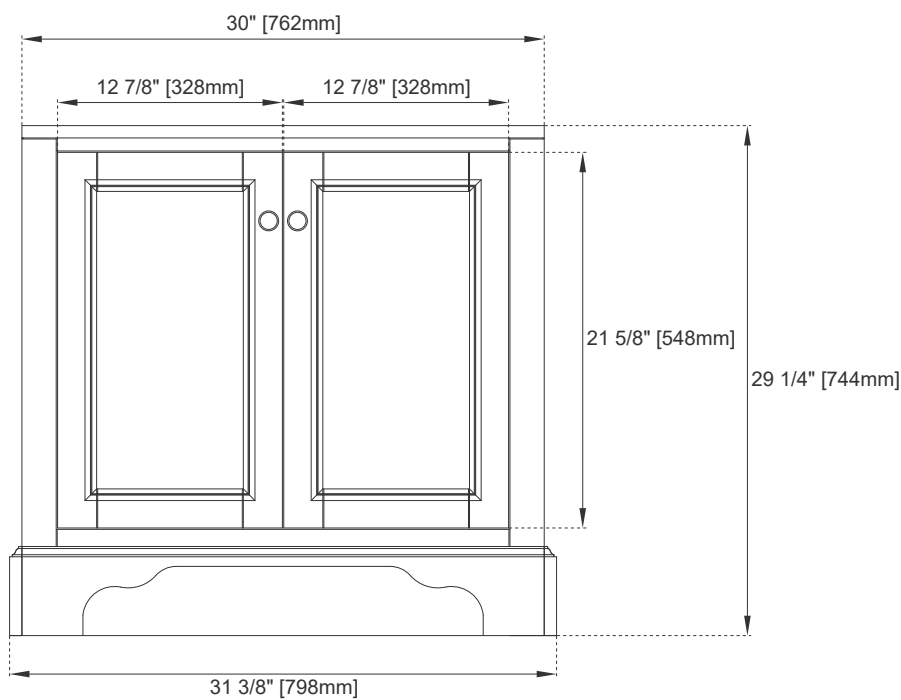

Number of Drawers: 0

Assembly Type: Installation of Anti Tipping Bracket to Hutch if Needed.

Hardware Material and Finish: Zinc Alloy in Satin Nickel Color

European Soft Close Hinges

Adjustable Levelers

Dimension

Width: 31-3/8"

Depth: 12-1/2"

Height: 29-1/4"

DE SOTO HUTCH BASE

JAMES MARTIN VANITIES

825-HB30-BW

Top View

Front View

Knob

All dimensions are nominal

Visit website for warranty and installation information
www.jamesmartinvanities.com

DE SOTO HUTCH BASE

825-HB30-BW

Back View

Side View

All dimensions are nominal