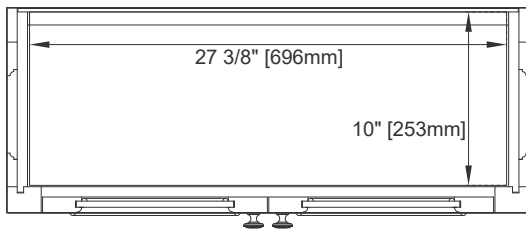

Width: 31-3/8"

Depth: 12-1/2"

Height: 29-1/4"

DE SOTO HUTCH BASE

JAMES MARTIN VANITIES

825-HB30-BW

Top View

Front View

Knob

All dimensions are nominal

Visit website for warranty and installation information
www.jamesmartinvanities.com

DE SOTO HUTCH BASE

825-HB30-BW

Back View

Side View

All dimensions are nominal