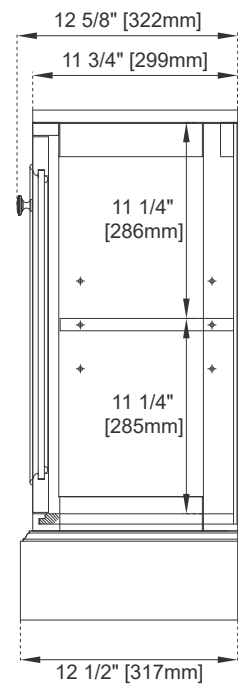

Number of Drawers: 0

Assembly Type: Installation of Anti Tipping Bracket to Hutch if Needed.

Hardware Material and Finish: Zinc Alloy in Satin Nickel Color

European Soft Close Hinges

Adjustable Levelers

Dimension

Width: 31-3/8"

Depth: 12-1/2"

Height: 29-1/4"

DE SOTO HUTCH BASE

JAMES MARTIN VANITIES

825-HB30-BW

Top View

Front View

Knob

All dimensions are nominal

Visit website for warranty and installation information
www.jamesmartinvanities.com

DE SOTO HUTCH BASE

825-HB30-BW

Back View

Side View

All dimensions are nominal