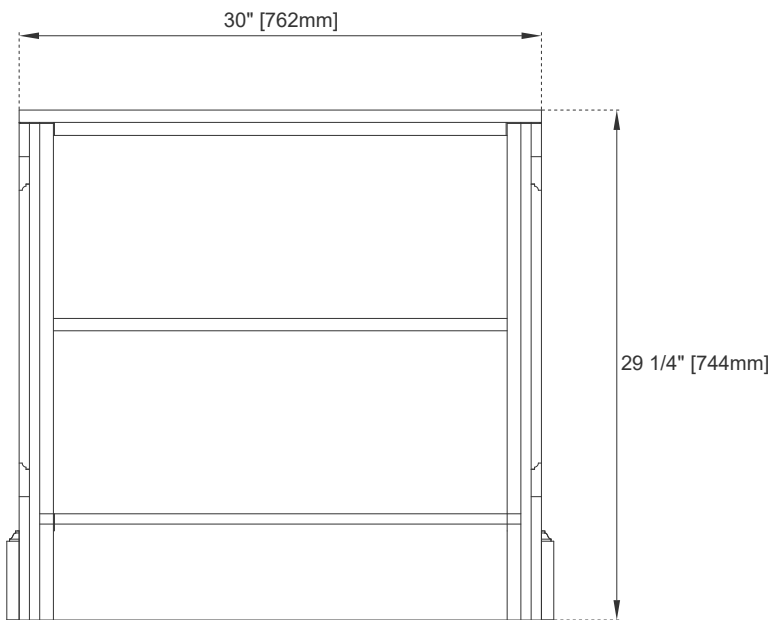

Number of Drawers: 0

Assembly Type: Installation of Anti Tipping Bracket to Hutch if Needed.

Hardware Material and Finish: Zinc Alloy in Satin Nickel Color

European Soft Close Hinges

Adjustable Levelers

Dimension

Width: 31-3/8"

Depth: 12-1/2"

Height: 29-1/4"

DE SOTO HUTCH BASE

JAMES MARTIN VANITIES

825-HB30-BW

Top View

Front View

Knob

All dimensions are nominal

Visit website for warranty and installation information
www.jamesmartinvanities.com

DE SOTO HUTCH BASE

825-HB30-BW

Back View

Side View

All dimensions are nominal