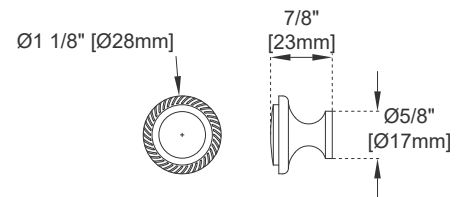

Number of Drawers: 0

Assembly Type: Installation of Anti Tipping Bracket to Hutch if Needed.

Hardware Material and Finish: Zinc Alloy in Satin Nickel Color

European Soft Close Hinges

Adjustable Levelers

Dimension

Width: 31-3/8"

Depth: 12-1/2"

Height: 29-1/4"

DE SOTO HUTCH BASE

JAMES MARTIN VANITIES

825-HB30-BW

Top View

Front View

Knob

All dimensions are nominal

Visit website for warranty and installation information
www.jamesmartinvanities.com

DE SOTO HUTCH BASE

825-HB30-BW

Back View

Side View

All dimensions are nominal