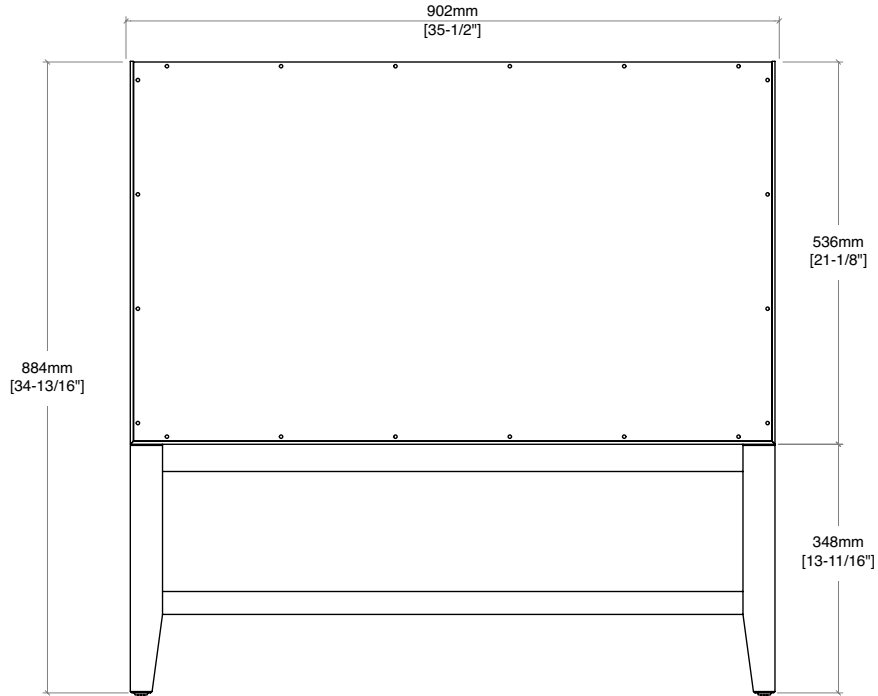

36" Emmeline Single Vanity

D100-V36-CSN

Details and Features

- Solids: Ash
- Veneers: Ash
- Panels: Marine MDF
- Installation Type: Free Standing
- Number of Doors: 0
- Number of Drawers: 2
- Top Drawer: Left and Right Storage Compartments and center U-shaped tray style storage underneath the sink area
- Bottom Drawer: U-Shaped drawer to accommodate plumbing
- Assembly Required: No
- Removable organizer with aluminum laminate liner
- Drawer Boxes: Ash veneer over Marine MDF
- English Dovetail joinery
- Aluminum Laminate Drawer Liners
- Hardware Finish: Champagne Brass
- Full Extension, Soft Close Glides
- Vanity Top: Not Included – Optional 3cm Tops available
- Number of Basins: 1
(included with optional countertop purchase)

Dimensions

- Width: 35-1/2" (902mm)
- Depth: 23-1/4" (591mm)
- Height: 34-13/16" (884 mm)
- Rough-In: 21-11/16" (551mm)

Drawer Edge Pulls

36" Emmeline Single Vanity

D100-V36-CSN

All dimensions and specifications are nominal and may vary. Use actual products for accuracy in critical situations. Diagrams are of cabinets only – James Martin Optional Countertops and sinks are not shown.

36" Emmeline Single Vanity

D100-V36-CSN

All dimensions and specifications are nominal and may vary. Use actual products for accuracy in critical situations. Diagrams are of cabinets only – James Martin Optional Countertops and sinks are not shown.