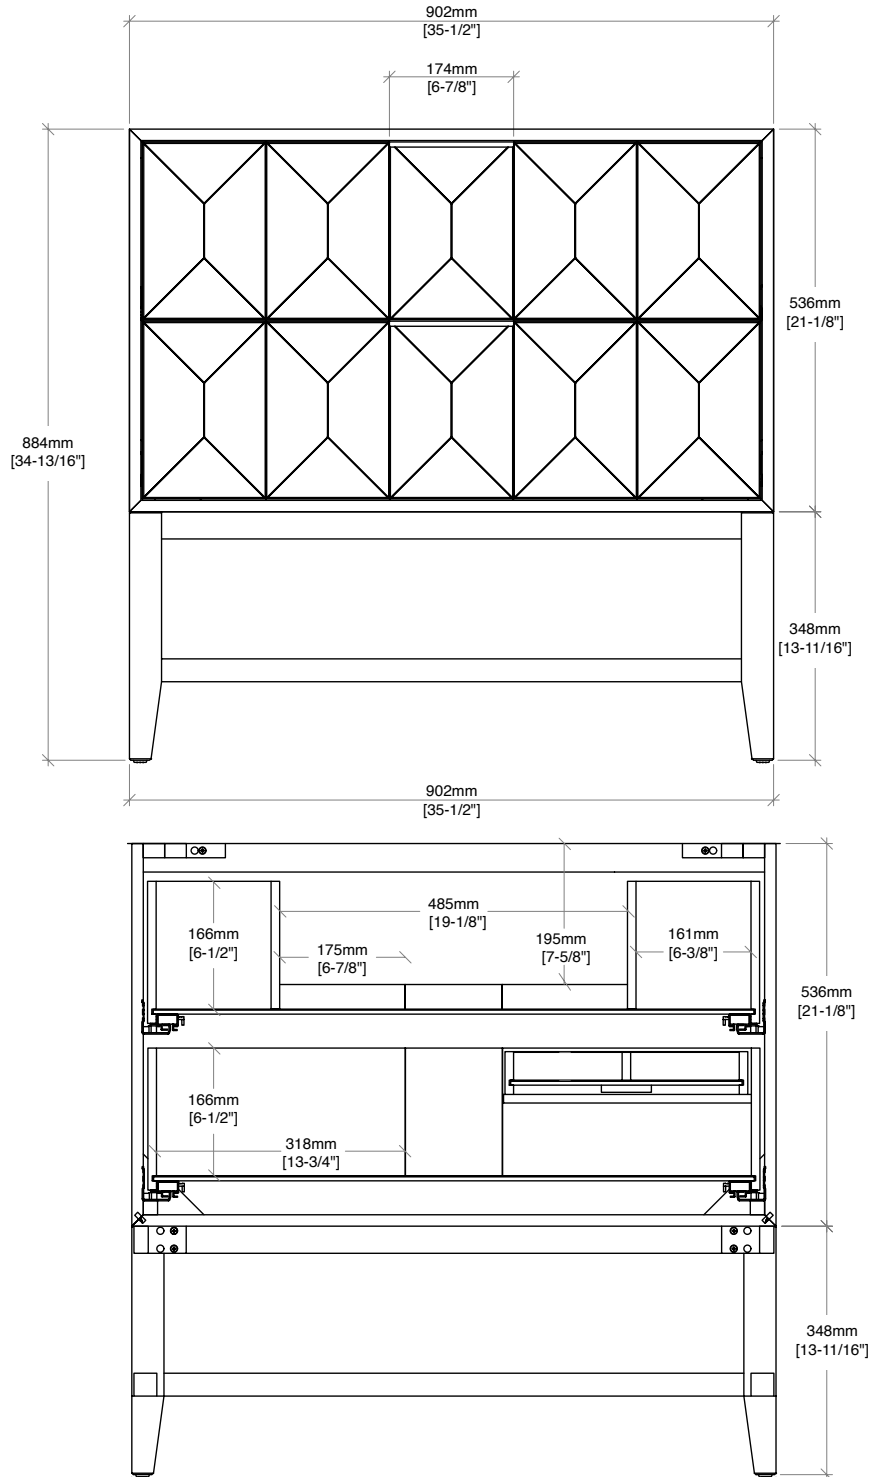

36" Emmeline Single Vanity

D100-V36-CSN

Details and Features

- Solids: Ash
- Veneers: Ash
- Panels: Marine MDF
- Installation Type: Free Standing
- Number of Doors: 0
- Number of Drawers: 2
- Top Drawer: Left and Right Storage Compartments and center U-shaped tray style storage underneath the sink area
- Bottom Drawer: U-Shaped drawer to accommodate plumbing
- Assembly Required: No
- Removable organizer with aluminum laminate liner
- Drawer Boxes: Ash veneer over Marine MDF
- English Dovetail joinery
- Aluminum Laminate Drawer Liners
- Hardware Finish: Champagne Brass
- Full Extension, Soft Close Glides
- Vanity Top: Not Included – Optional 3cm Tops available
- Number of Basins: 1
(included with optional countertop purchase)

Dimensions

- Width: 35-1/2" (902mm)
- Depth: 23-1/4" (591mm)
- Height: 34-13/16" (884 mm)
- Rough-In: 21-11/16" (551mm)

Drawer Edge Pulls

36" Emmeline Single Vanity

D100-V36-CSN

All dimensions and specifications are nominal and may vary. Use actual products for accuracy in critical situations. Diagrams are of cabinets only – James Martin Optional Countertops and sinks are not shown.

36" Emmeline Single Vanity

D100-V36-CSN

All dimensions and specifications are nominal and may vary. Use actual products for accuracy in critical situations. Diagrams are of cabinets only – James Martin Optional Countertops and sinks are not shown.