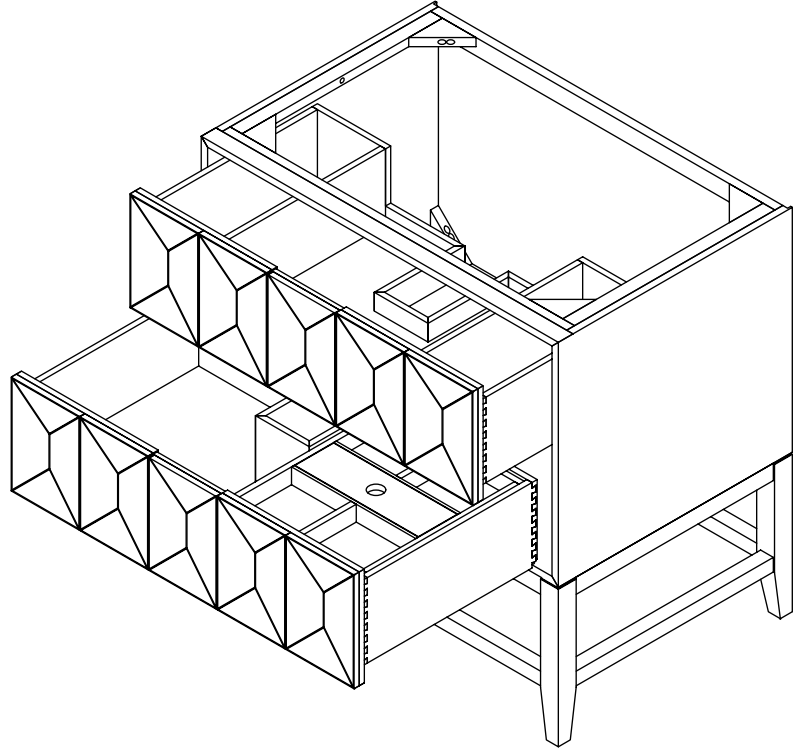

36" Emmeline Single Vanity

D100-V36-CSN

Details and Features

- Solids: Ash
- Veneers: Ash
- Panels: Marine MDF
- Installation Type: Free Standing
- Number of Doors: 0
- Number of Drawers: 2
- Top Drawer: Left and Right Storage Compartments and center U-shaped tray style storage underneath the sink area
- Bottom Drawer: U-Shaped drawer to accommodate plumbing
- Assembly Required: No
- Removable organizer with aluminum laminate liner
- Drawer Boxes: Ash veneer over Marine MDF
- English Dovetail joinery
- Aluminum Laminate Drawer Liners
- Hardware Finish: Champagne Brass
- Full Extension, Soft Close Glides
- Vanity Top: Not Included – Optional 3cm Tops available
- Number of Basins: 1
(included with optional countertop purchase)

Dimensions

- Width: 35-1/2" (902mm)
- Depth: 23-1/4" (591mm)
- Height: 34-13/16" (884 mm)
- Rough-In: 21-11/16" (551mm)

Drawer Edge Pulls

36" Emmeline Single Vanity

D100-V36-CSN

All dimensions and specifications are nominal and may vary. Use actual products for accuracy in critical situations. Diagrams are of cabinets only – James Martin Optional Countertops and sinks are not shown.

36" Emmeline Single Vanity

D100-V36-CSN

All dimensions and specifications are nominal and may vary. Use actual products for accuracy in critical situations. Diagrams are of cabinets only – James Martin Optional Countertops and sinks are not shown.