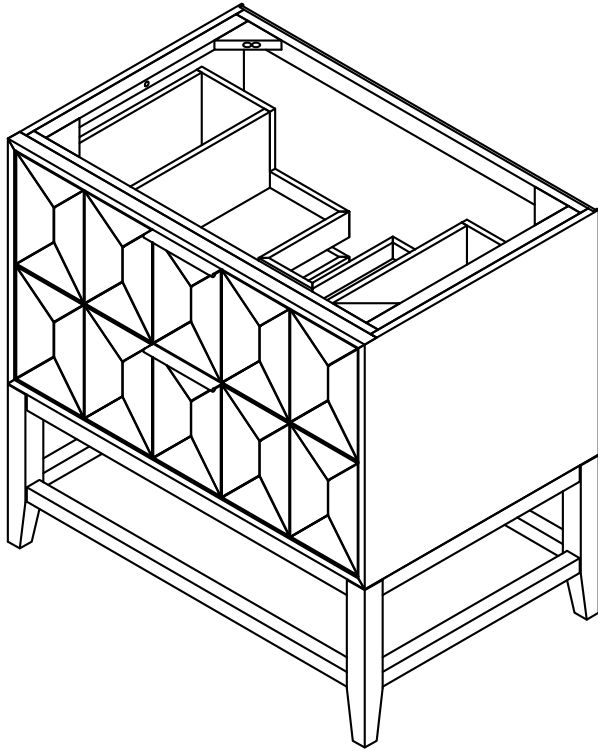

36" Emmeline Single Vanity

D100-V36-CSN

Details and Features

- Solids: Ash
- Veneers: Ash
- Panels: Marine MDF
- Installation Type: Free Standing
- Number of Doors: 0
- Number of Drawers: 2
- Top Drawer: Left and Right Storage Compartments and center U-shaped tray style storage underneath the sink area
- Bottom Drawer: U-Shaped drawer to accommodate plumbing
- Assembly Required: No
- Removable organizer with aluminum laminate liner
- Drawer Boxes: Ash veneer over Marine MDF
- English Dovetail joinery
- Aluminum Laminate Drawer Liners
- Hardware Finish: Champagne Brass
- Full Extension, Soft Close Glides
- Vanity Top: Not Included – Optional 3cm Tops available
- Number of Basins: 1
(included with optional countertop purchase)

Dimensions

- Width: 35-1/2" (902mm)
- Depth: 23-1/4" (591mm)
- Height: 34-13/16" (884 mm)
- Rough-In: 21-11/16" (551mm)

Drawer Edge Pulls

36" Emmeline Single Vanity

D100-V36-CSN

All dimensions and specifications are nominal and may vary. Use actual products for accuracy in critical situations. Diagrams are of cabinets only – James Martin Optional Countertops and sinks are not shown.

36" Emmeline Single Vanity

D100-V36-CSN

All dimensions and specifications are nominal and may vary. Use actual products for accuracy in critical situations. Diagrams are of cabinets only – James Martin Optional Countertops and sinks are not shown.