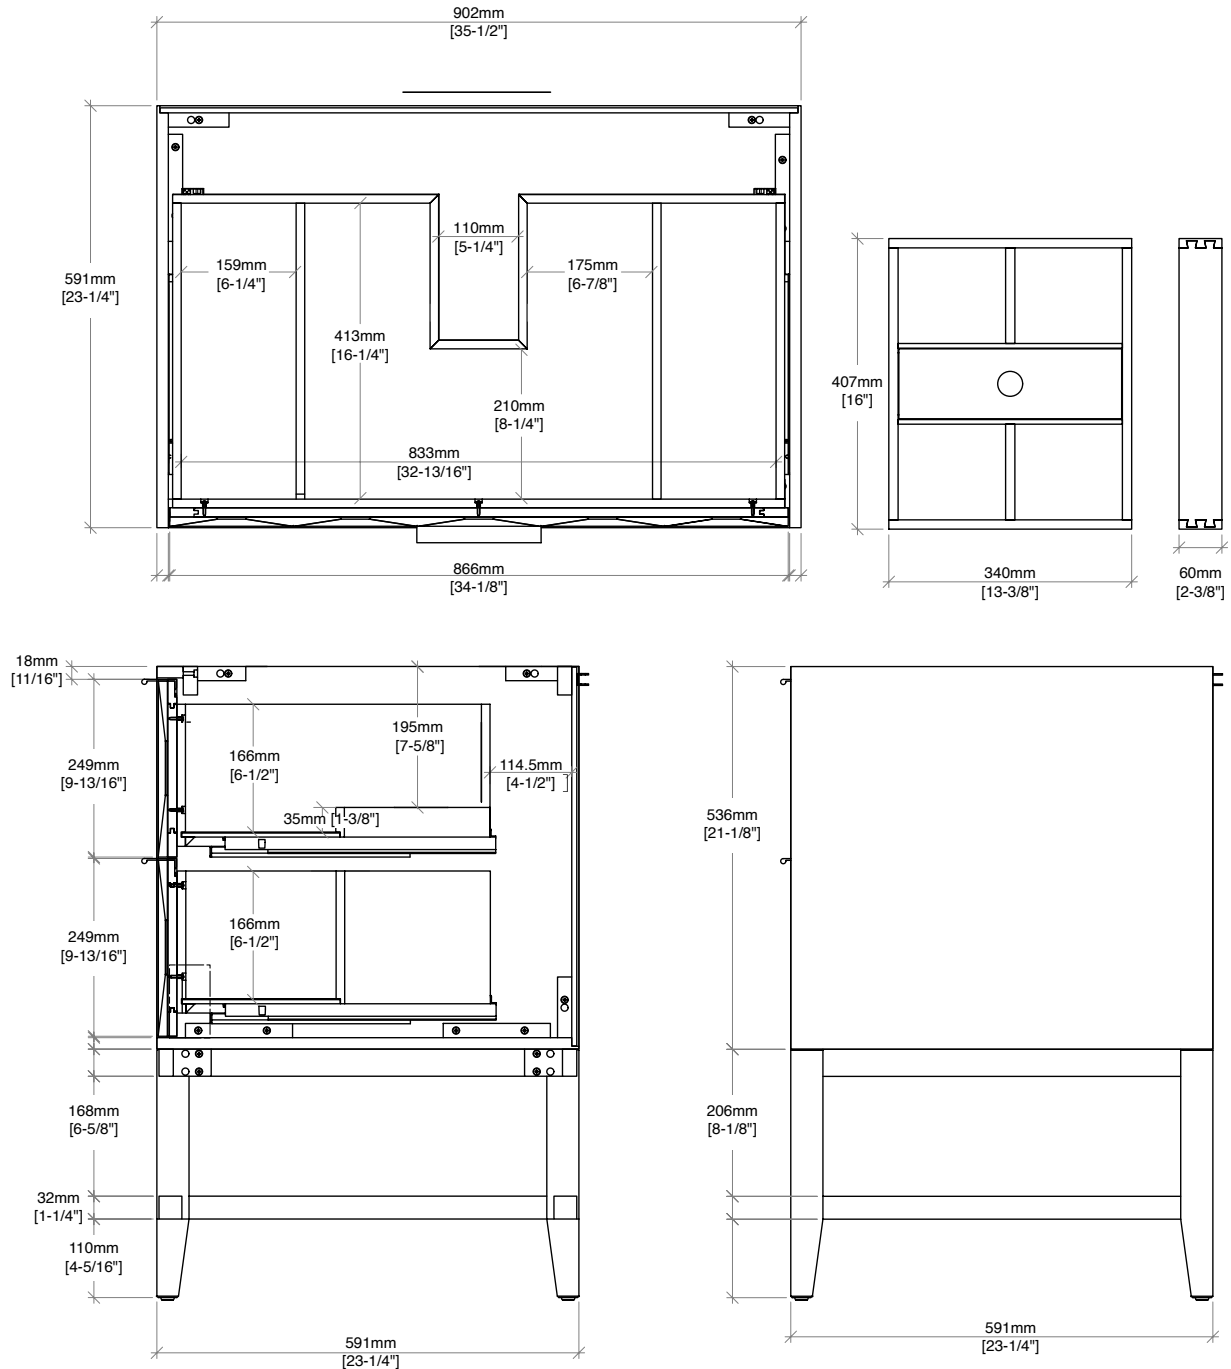

36" Emmeline Single Vanity

D100-V36-CSN

Details and Features

- Solids: Ash
- Veneers: Ash
- Panels: Marine MDF
- Installation Type: Free Standing
- Number of Doors: 0
- Number of Drawers: 2
- Top Drawer: Left and Right Storage Compartments and center U-shaped tray style storage underneath the sink area
- Bottom Drawer: U-Shaped drawer to accommodate plumbing
- Assembly Required: No
- Removable organizer with aluminum laminate liner
- Drawer Boxes: Ash veneer over Marine MDF
- English Dovetail joinery
- Aluminum Laminate Drawer Liners
- Hardware Finish: Champagne Brass
- Full Extension, Soft Close Glides
- Vanity Top: Not Included – Optional 3cm Tops available
- Number of Basins: 1
(included with optional countertop purchase)

Dimensions

- Width: 35-1/2" (902mm)
- Depth: 23-1/4" (591mm)
- Height: 34-13/16" (884 mm)
- Rough-In: 21-11/16" (551mm)

Drawer Edge Pulls

36" Emmeline Single Vanity

D100-V36-CSN

All dimensions and specifications are nominal and may vary. Use actual products for accuracy in critical situations. Diagrams are of cabinets only – James Martin Optional Countertops and sinks are not shown.

36" Emmeline Single Vanity

D100-V36-CSN

All dimensions and specifications are nominal and may vary. Use actual products for accuracy in critical situations. Diagrams are of cabinets only – James Martin Optional Countertops and sinks are not shown.