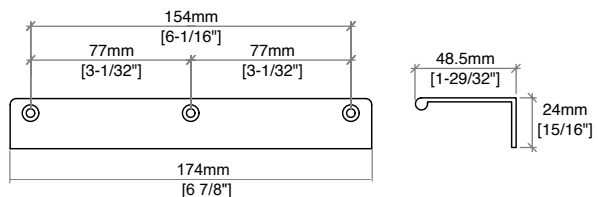

36" Emmeline Single Vanity

D100-V36-CSN

Details and Features

- Solids: Ash
- Veneers: Ash
- Panels: Marine MDF
- Installation Type: Free Standing
- Number of Doors: 0
- Number of Drawers: 2
- Top Drawer: Left and Right Storage Compartments and center U-shaped tray style storage underneath the sink area
- Bottom Drawer: U-Shaped drawer to accommodate plumbing
- Assembly Required: No
- Removable organizer with aluminum laminate liner
- Drawer Boxes: Ash veneer over Marine MDF
- English Dovetail joinery
- Aluminum Laminate Drawer Liners
- Hardware Finish: Champagne Brass
- Full Extension, Soft Close Glides
- Vanity Top: Not Included – Optional 3cm Tops available
- Number of Basins: 1
(included with optional countertop purchase)

Dimensions

- Width: 35-1/2" (902mm)
- Depth: 23-1/4" (591mm)
- Height: 34-13/16" (884 mm)
- Rough-In: 21-11/16" (551mm)

Drawer Edge Pulls

36" Emmeline Single Vanity

D100-V36-CSN

All dimensions and specifications are nominal and may vary. Use actual products for accuracy in critical situations. Diagrams are of cabinets only – James Martin Optional Countertops and sinks are not shown.

36" Emmeline Single Vanity

D100-V36-CSN

All dimensions and specifications are nominal and may vary. Use actual products for accuracy in critical situations. Diagrams are of cabinets only – James Martin Optional Countertops and sinks are not shown.