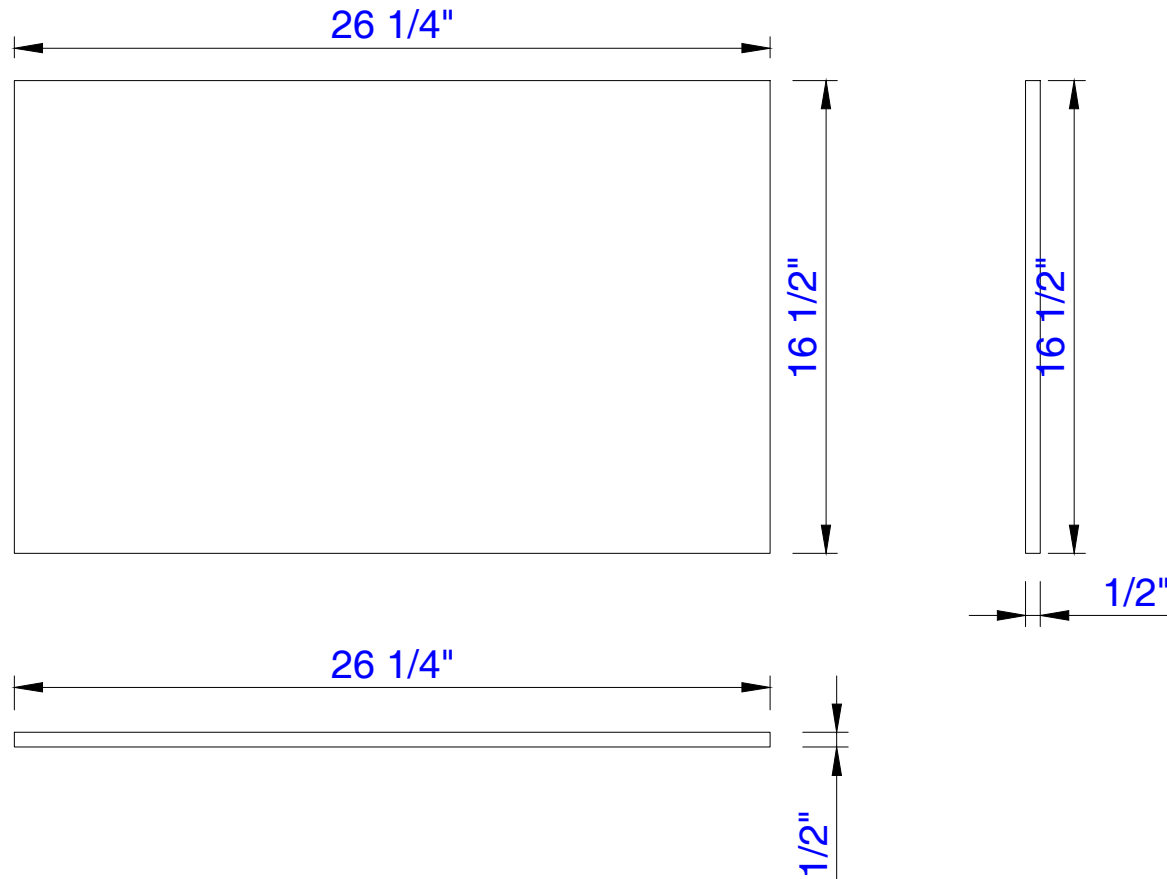

27"

Item Number:
C325-SH27-GW
C325-SH27-WLT
C325-SH27-NTA

JAMES MARTIN

VANITIES™

Como Series 27" Shelf
Diagrams with Dimensions
page 01 of 01

668mm

Item Number:
C325-SH27-GW
C325-SH27-WLT
C325-SH27-NTA

JAMES MARTIN

VANITIES™

Como Series 668mm Shelf
Diagrams with Dimensions
page 01 of 01