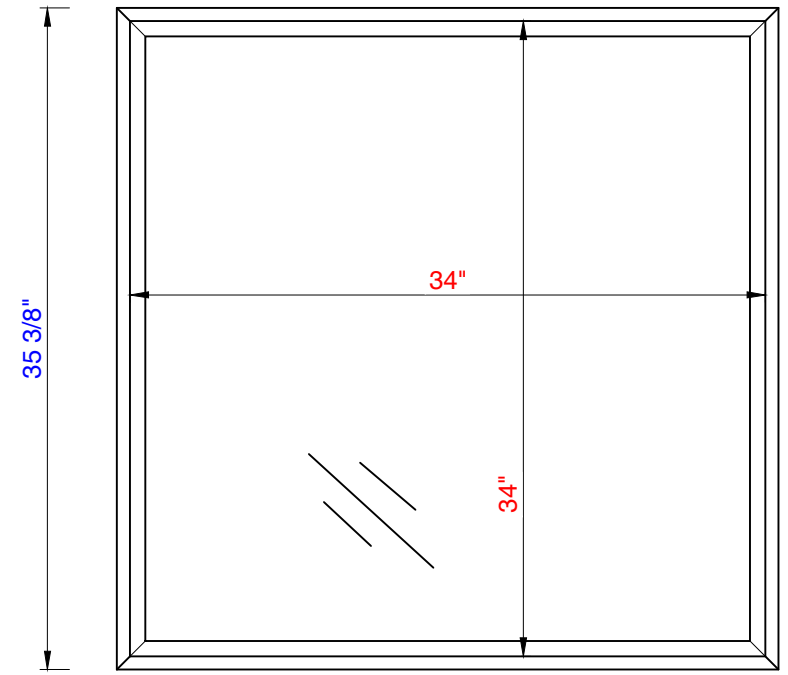

35.4"

Item Number:  
803-M35.4-GW  
803-M35.4-MGG  
803-M35.4-NTA  
803-M35.4-WLT

JAMES MARTIN

VANITIES™

Milan Series 35.4"  
Rectangular Cube Mirror  
Diagrams with Dimensions  
page 01 of 01

900mm

Item Number:  
803-M35.4-GW  
803-M35.4-MGG  
803-M35.4-NTA  
803-M35.4-WLT

JAMES MARTIN

VANITIES™

Milan Series 900mm  
Rectangular Cube Mirror  
Diagrams with Dimensions  
page 01 of 01