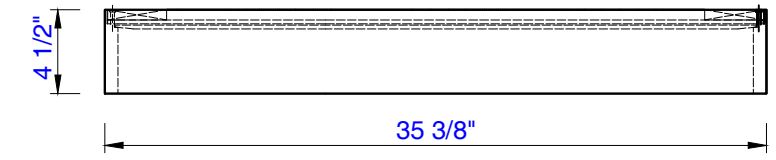

35.4"

Item Number:  
803-M35.4-GW  
803-M35.4-MGG  
803-M35.4-NTA  
803-M35.4-WLT

JAMES MARTIN

VANITIES™

Milan Series 35.4"  
Rectangular Cube Mirror  
Diagrams with Dimensions  
page 01 of 01

900mm

Item Number:  
803-M35.4-GW  
803-M35.4-MGG  
803-M35.4-NTA  
803-M35.4-WLT

JAMES MARTIN

VANITIES™

Milan Series 900mm  
Rectangular Cube Mirror  
Diagrams with Dimensions  
page 01 of 01