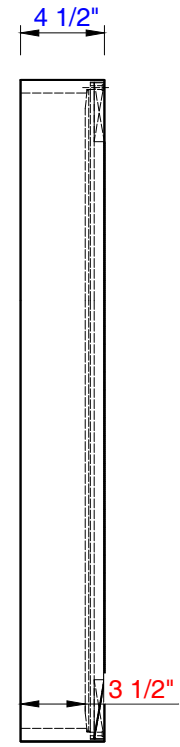

35.4"

Item Number:  
803-M35.4-GW  
803-M35.4-MGG  
803-M35.4-NTA  
803-M35.4-WLT

JAMES MARTIN

VANITIES™

Milan Series 35.4"  
Rectangular Cube Mirror  
Diagrams with Dimensions  
page 01 of 01

900mm

Item Number:  
803-M35.4-GW  
803-M35.4-MGG  
803-M35.4-NTA  
803-M35.4-WLT

JAMES MARTIN

VANITIES™

Milan Series 900mm  
Rectangular Cube Mirror  
Diagrams with Dimensions  
page 01 of 01