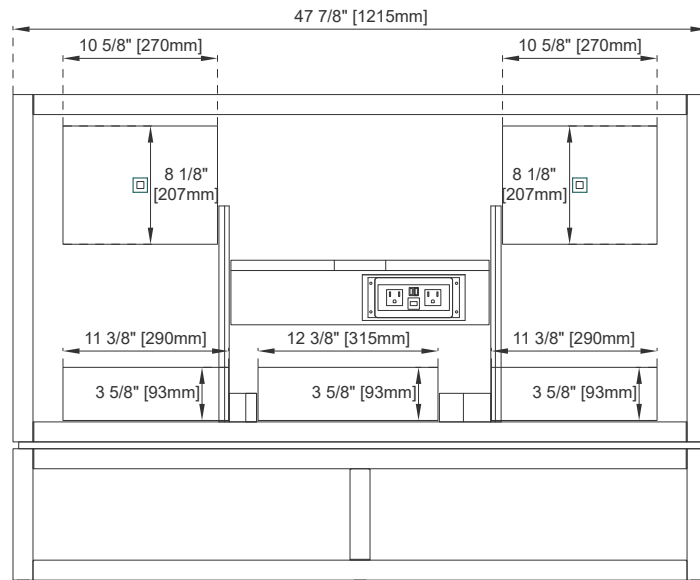

Adjustable Levelers

Dimension

Width: 47-7/8"

Depth: 23-1/4"

Height: 33-1/2"

Rough-In Height: 21-1/2"

48" ATHENS VANITY

JAMES MARTIN VANITIES

E645-V48-GW

Knob

Top View 1

Front View 1

All dimensions are nominal

Diagrams are of cabinet only—James Martin Optional Countertops and sinks are not shown

Visit website for warranty and installation information
www.jamesmartinvanities.com

48" ATHENS VANITY

JAMES MARTIN VANITIES

E645-V48-GW

Top View 2

Front View 2

All dimensions are nominal

Diagrams are of cabinet only—James Martin Optional Countertops and sinks are not shown

Visit website for warranty and installation information
www.jamesmartinvanities.com

48" ATHENS VANITY

JAMES MARTIN VANITIES

E645-V48-GW

Side View 1

Side View 2

Back View

All dimensions are nominal

Diagrams are of cabinet only –James Martin Optional Countertops and sinks are not shown