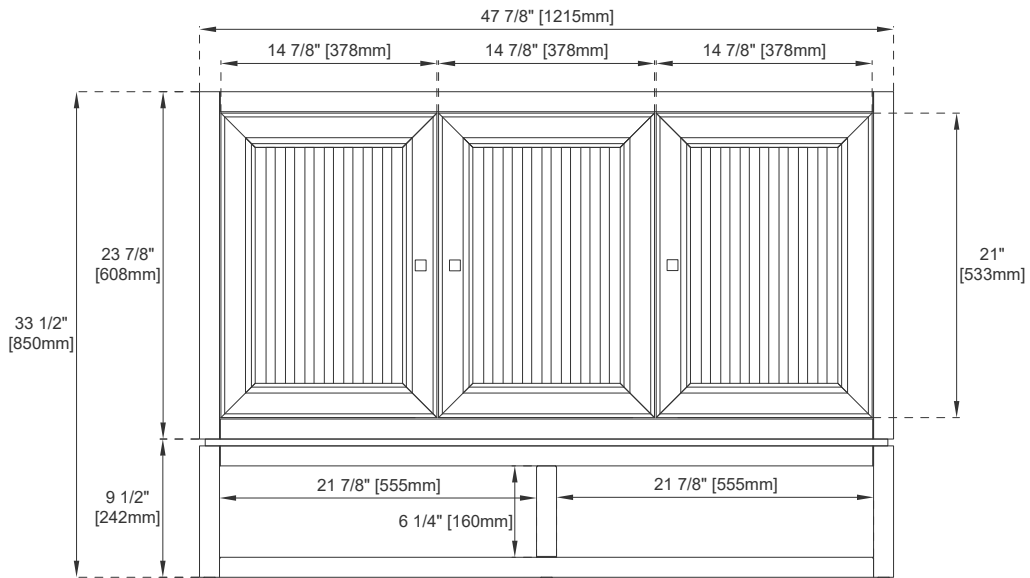

Adjustable Levelers

Dimension

Width: 47-7/8"

Depth: 23-1/4"

Height: 33-1/2"

Rough-In Height: 21-1/2"

48" ATHENS VANITY

JAMES MARTIN VANITIES

E645-V48-GW

Knob

Top View 1

Front View 1

All dimensions are nominal

Diagrams are of cabinet only—James Martin Optional Countertops and sinks are not shown

Visit website for warranty and installation information
www.jamesmartinvanities.com

48" ATHENS VANITY

JAMES MARTIN VANITIES

E645-V48-GW

Top View 2

Front View 2

All dimensions are nominal

Diagrams are of cabinet only—James Martin Optional Countertops and sinks are not shown

Visit website for warranty and installation information
www.jamesmartinvanities.com

48" ATHENS VANITY

JAMES MARTIN VANITIES

E645-V48-GW

Side View 1

Side View 2

Back View

All dimensions are nominal

Diagrams are of cabinet only –James Martin Optional Countertops and sinks are not shown