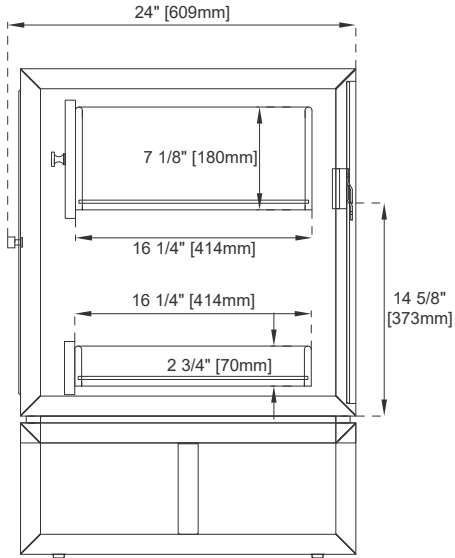

Adjustable Levelers

Dimension

Width: 47-7/8"

Depth: 23-1/4"

Height: 33-1/2"

Rough-In Height: 21-1/2"

48" ATHENS VANITY

JAMES MARTIN VANITIES

E645-V48-GW

Knob

Top View 1

Front View 1

All dimensions are nominal

Diagrams are of cabinet only—James Martin Optional Countertops and sinks are not shown

Visit website for warranty and installation information
www.jamesmartinvanities.com

48" ATHENS VANITY

JAMES MARTIN VANITIES

E645-V48-GW

Top View 2

Front View 2

All dimensions are nominal

Diagrams are of cabinet only—James Martin Optional Countertops and sinks are not shown

Visit website for warranty and installation information
www.jamesmartinvanities.com

48" ATHENS VANITY

JAMES MARTIN VANITIES

E645-V48-GW

Side View 1

Side View 2

Back View

All dimensions are nominal

Diagrams are of cabinet only –James Martin Optional Countertops and sinks are not shown