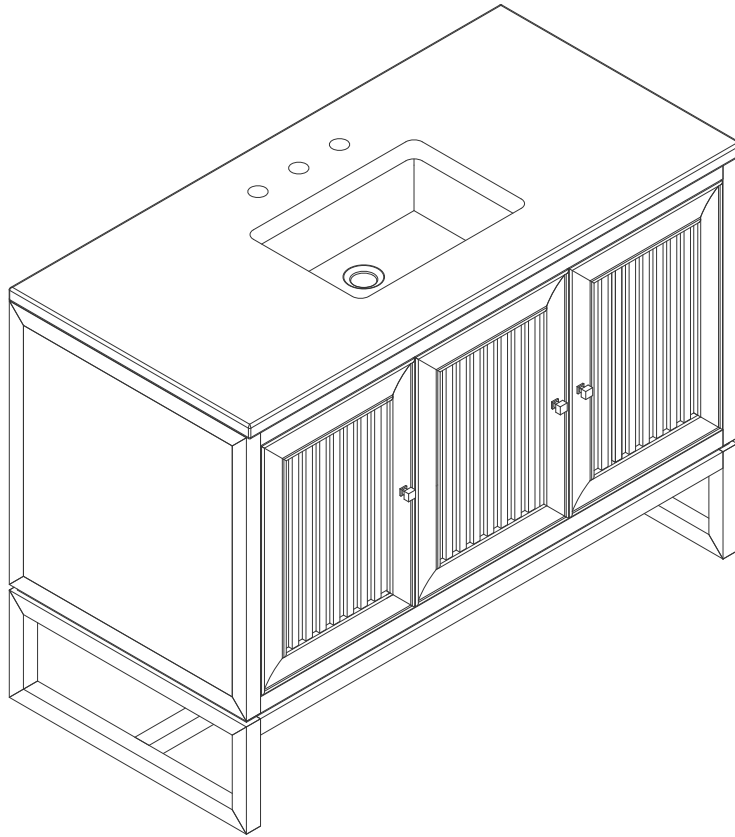

48" ATHENS VANITY

JAMES MARTIN
VANITIES

E645-V48-GW

Features and Materials

Solids: Yellow Poplar

Panels: MDF

Installation Type: Floor Standing with Wood Base or Wall Mounted

Number of Basins: One, with Optional 3cm Top

Vanity Top Included: NO, Optional 3cm Tops Available with Sinks

Number of Doors: Three

Number of Drawers: five

USB/Power Component: Yes(ETL5011080)

Cord Length: 6'6"

Assembly Type: Installation of Optional 3cm Top

Assembly Type: Remove Base to Wall Hang (hardware included)

Door Panel: Reversible. One Side Finished in Glossy White, One Side Natural Cork (Pattern: Patchwork)

Drawer Box Material and Construction: 12mm Plywood/English Dovetail Joinery

Adjustable Levelers

Dimension

Width: 47-7/8"

Depth: 23-1/4"

Height: 33-1/2"

Rough-In Height: 21-1/2"

48" ATHENS VANITY

JAMES MARTIN VANITIES