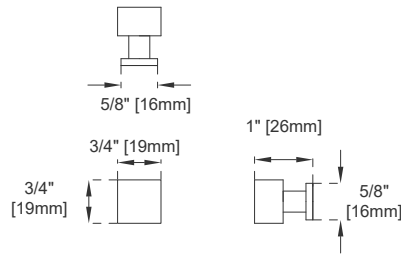

Adjustable Levelers

Dimension

Width: 47-7/8"

Depth: 23-1/4"

Height: 33-1/2"

Rough-In Height: 21-1/2"

48" ATHENS VANITY

JAMES MARTIN VANITIES

E645-V48-GW

Knob

Top View 1

Front View 1

All dimensions are nominal

Diagrams are of cabinet only—James Martin Optional Countertops and sinks are not shown

Visit website for warranty and installation information
www.jamesmartinvanities.com

48" ATHENS VANITY

JAMES MARTIN VANITIES

E645-V48-GW

Top View 2

Front View 2

All dimensions are nominal

Diagrams are of cabinet only—James Martin Optional Countertops and sinks are not shown

Visit website for warranty and installation information
www.jamesmartinvanities.com

48" ATHENS VANITY

JAMES MARTIN VANITIES

E645-V48-GW

Side View 1

Side View 2

Back View

All dimensions are nominal

Diagrams are of cabinet only –James Martin Optional Countertops and sinks are not shown