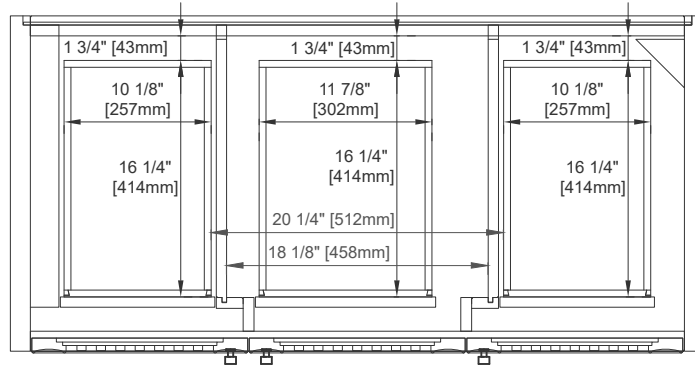

Adjustable Levelers

Dimension

Width: 47-7/8"

Depth: 23-1/4"

Height: 33-1/2"

Rough-In Height: 21-1/2"

48" ATHENS VANITY

JAMES MARTIN VANITIES

E645-V48-GW

Knob

Top View 1

Front View 1

All dimensions are nominal

Diagrams are of cabinet only—James Martin Optional Countertops and sinks are not shown

Visit website for warranty and installation information
www.jamesmartinvanities.com

48" ATHENS VANITY

JAMES MARTIN VANITIES

E645-V48-GW

Top View 2

Front View 2

All dimensions are nominal

Diagrams are of cabinet only—James Martin Optional Countertops and sinks are not shown

Visit website for warranty and installation information
www.jamesmartinvanities.com

48" ATHENS VANITY

JAMES MARTIN VANITIES

E645-V48-GW

Side View 1

Side View 2

Back View

All dimensions are nominal

Diagrams are of cabinet only –James Martin Optional Countertops and sinks are not shown