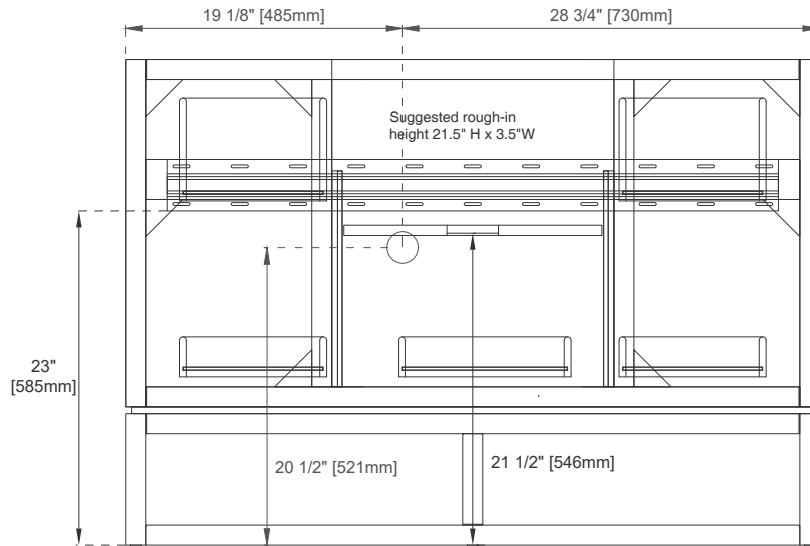

Adjustable Levelers

Dimension

Width: 47-7/8"

Depth: 23-1/4"

Height: 33-1/2"

Rough-In Height: 21-1/2"

48" ATHENS VANITY

JAMES MARTIN VANITIES

E645-V48-GW

Knob

Top View 1

Front View 1

All dimensions are nominal

Diagrams are of cabinet only—James Martin Optional Countertops and sinks are not shown

Visit website for warranty and installation information
www.jamesmartinvanities.com

48" ATHENS VANITY

JAMES MARTIN VANITIES

E645-V48-GW

Top View 2

Front View 2

All dimensions are nominal

Diagrams are of cabinet only—James Martin Optional Countertops and sinks are not shown

Visit website for warranty and installation information
www.jamesmartinvanities.com

48" ATHENS VANITY

JAMES MARTIN VANITIES

E645-V48-GW

Side View 1

Side View 2

Back View

All dimensions are nominal

Diagrams are of cabinet only –James Martin Optional Countertops and sinks are not shown