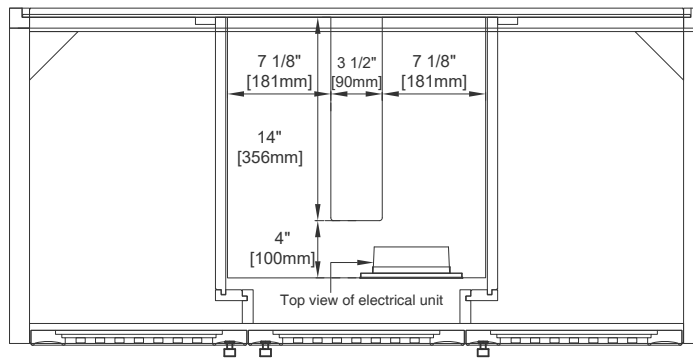

Adjustable Levelers

Dimension

Width: 47-7/8"

Depth: 23-1/4"

Height: 33-1/2"

Rough-In Height: 21-1/2"

48" ATHENS VANITY

JAMES MARTIN VANITIES

E645-V48-GW

Knob

Top View 1

Front View 1

All dimensions are nominal

Diagrams are of cabinet only—James Martin Optional Countertops and sinks are not shown

Visit website for warranty and installation information
www.jamesmartinvanities.com

48" ATHENS VANITY

JAMES MARTIN VANITIES

E645-V48-GW

Top View 2

Front View 2

All dimensions are nominal

Diagrams are of cabinet only—James Martin Optional Countertops and sinks are not shown

Visit website for warranty and installation information
www.jamesmartinvanities.com

48" ATHENS VANITY

JAMES MARTIN VANITIES

E645-V48-GW

Side View 1

Side View 2

Back View

All dimensions are nominal

Diagrams are of cabinet only –James Martin Optional Countertops and sinks are not shown