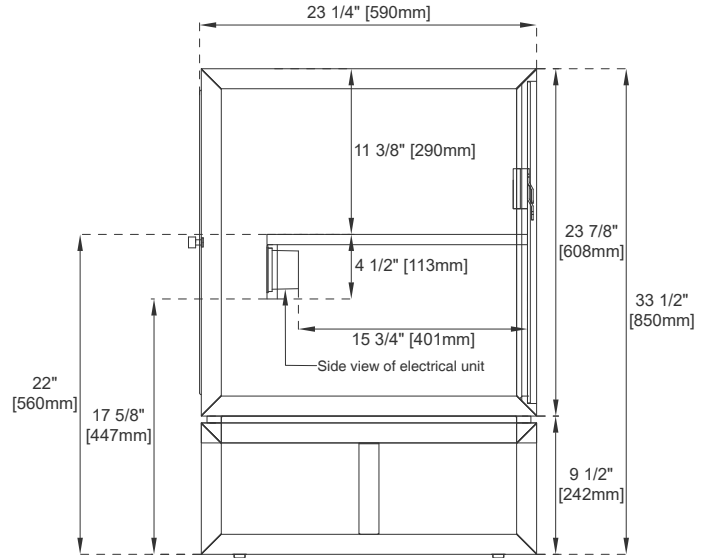

Adjustable Levelers

Dimension

Width: 47-7/8"

Depth: 23-1/4"

Height: 33-1/2"

Rough-In Height: 21-1/2"

48" ATHENS VANITY

JAMES MARTIN VANITIES

E645-V48-GW

Knob

Top View 1

Front View 1

All dimensions are nominal

Diagrams are of cabinet only—James Martin Optional Countertops and sinks are not shown

Visit website for warranty and installation information
www.jamesmartinvanities.com

48" ATHENS VANITY

JAMES MARTIN VANITIES

E645-V48-GW

Top View 2

Front View 2

All dimensions are nominal

Diagrams are of cabinet only—James Martin Optional Countertops and sinks are not shown

Visit website for warranty and installation information
www.jamesmartinvanities.com

48" ATHENS VANITY

JAMES MARTIN VANITIES

E645-V48-GW

Side View 1

Side View 2

Back View

All dimensions are nominal

Diagrams are of cabinet only –James Martin Optional Countertops and sinks are not shown