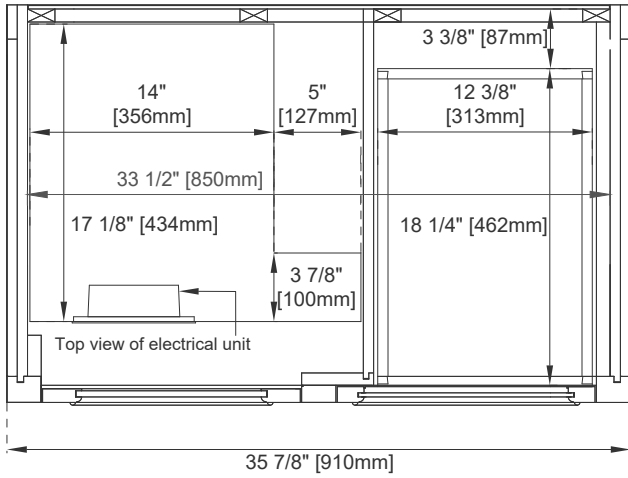

Number of Doors: One

Number of Drawers: Two

Assembly Type: Installation of Optional 3cm Top with Sink

Storage Tray: Yes, Faux Shagreen

USB/Power Component: YES (ETL5011080)

Cord Length: 6'6"

Drawer Box Material and Construction: 15mm Poplar/English Dovetail Joinery

Hardware Material and Finish: Zinc Alloy in Satin Nickel

Fits Drain Hole Size: 1 3/4"

Full Extension, Soft Close Glides

European Soft Close Hinges

Aluminum Laminate Drawer Liners

Adjustable Levelers

Dimension

Width: 37-1/4"

Depth: 23-1/2"

Height: 35"

Rough-In Height: 21-1/2"

36" DE SOTO VANITY

825-V36-BW

825-V36-BNM

825-V36-SL

JAMES MARTIN VANITIES

Top View

Faux Shagreen Storage Tray

Front View

Knob

All dimensions are nominal

Diagrams are of cabinet only—James Martin Optional Countertops and sinks are not shown

Visit website for warranty and installation information
www.jamesmartinvanities.com