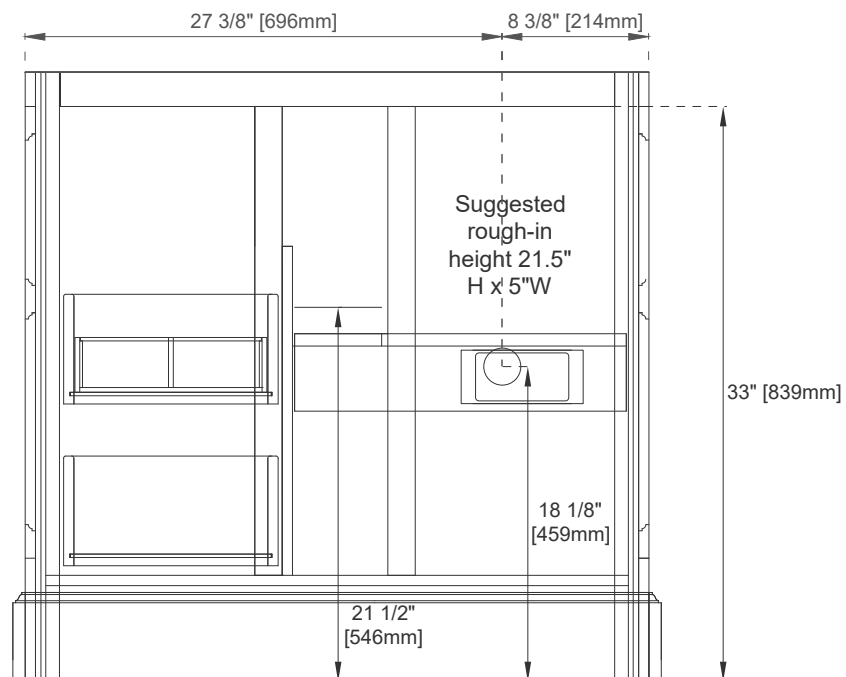

Width: 37-1/4"

Depth: 23-1/2"

Height: 35"

Rough-In Height: 21-1/2"

36" DE SOTO VANITY

825-V36-BW

825-V36-BNM

825-V36-SL

JAMES MARTIN VANITIES

Top View

Faux Shagreen Storage Tray

Front View

Knob

All dimensions are nominal

Diagrams are of cabinet only—James Martin Optional Countertops and sinks are not shown

Visit website for warranty and installation information
www.jamesmartinvanities.com

36" DE SOTO VANITY

825-V36-BW

825-V36-BNM

825-V36-SL

JAMES MARTIN

VANITIES

Side View 1

Side View 2

Back View

All dimensions are nominal

Diagrams are of cabinet only—James Martin Optional Countertops and sinks are not shown

Visit website for warranty and installation information
www.jamesmartinvanities.com