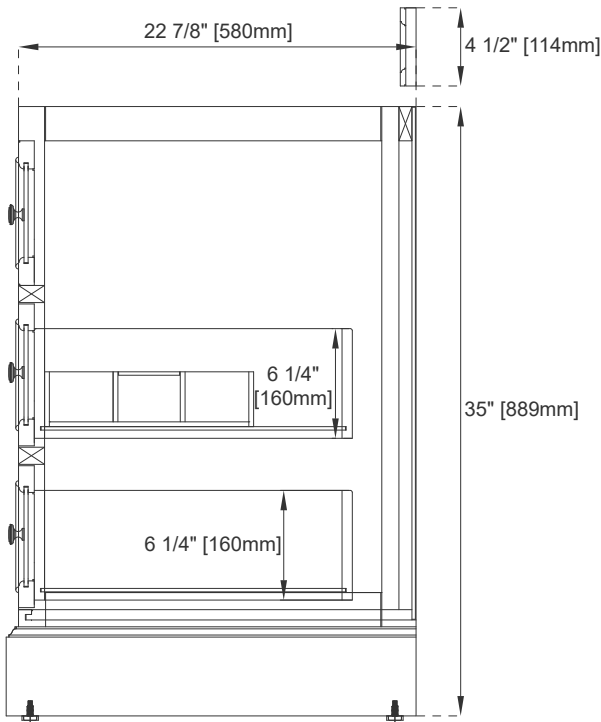

Width: 37-1/4"

Depth: 23-1/2"

Height: 35"

Rough-In Height: 21-1/2"

36" DE SOTO VANITY

825-V36-BW

825-V36-BNM

825-V36-SL

JAMES MARTIN VANITIES

Top View

Faux Shagreen Storage Tray

Front View

Knob

All dimensions are nominal

Diagrams are of cabinet only—James Martin Optional Countertops and sinks are not shown

Visit website for warranty and installation information
www.jamesmartinvanities.com

36" DE SOTO VANITY

825-V36-BW

825-V36-BNM

825-V36-SL

JAMES MARTIN

VANITIES

Side View 1

Side View 2

Back View

All dimensions are nominal

Diagrams are of cabinet only—James Martin Optional Countertops and sinks are not shown

Visit website for warranty and installation information
www.jamesmartinvanities.com