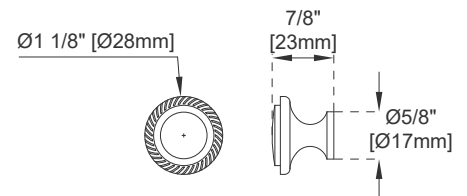

Hardware Material and Finish: Zinc Alloy in Satin Nickel

Fits Drain Hole Size: 1 3/4"

Full Extension, Soft Close Glides

European Soft Close Hinges

Aluminum Laminate Drawer Liners

Adjustable Levelers

Dimension

Width: 37-1/4"

Depth: 23-1/2"

Height: 35"

Rough-In Height: 21-1/2"

36" DE SOTO VANITY

825-V36-BW

825-V36-BNM

825-V36-SL

JAMES MARTIN VANITIES

Top View

Faux Shagreen Storage Tray

Front View

Knob

All dimensions are nominal

Diagrams are of cabinet only—James Martin Optional Countertops and sinks are not shown

Visit website for warranty and installation information
www.jamesmartinvanities.com