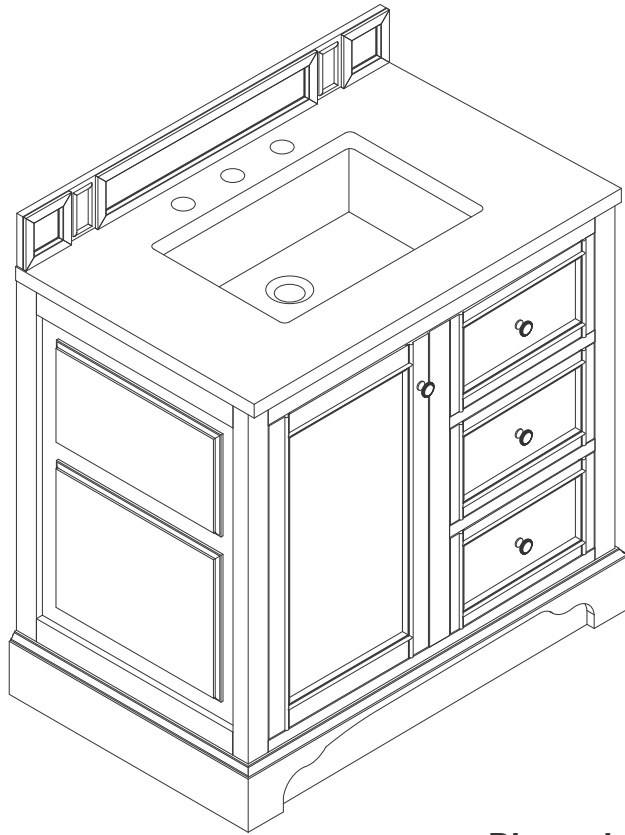

36" DE SOTO VANITY

825-V36-BW

825-V36-BNM

825-V36-SL

JAMES MARTIN
VANITIES

Features and Materials

Solids: BW-Yellow Poplar; BNM-Soft Maple and Yellow Poplar

Veneers: BNM-Birch

Panels: Plywood & MDF

Installation Type: Floor Standing

Number of Basins: One, with Optional 3cm Top

Vanity Top Included: NO, Optional 3cm Tops Available with Sink

Overflow: Yes, Front Facing

Optional Wooden Backsplash

Number of Doors: One

Number of Drawers: Two

Assembly Type: Installation of Optional 3cm Top with Sink

Storage Tray: Yes, Faux Shagreen

USB/Power Component: YES (ETL5011080)

Cord Length: 6'6"

Drawer Box Material and Construction: 15mm Poplar/English Dovetail Joinery

Hardware Material and Finish: Zinc Alloy in Satin Nickel

Fits Drain Hole Size: 1 3/4"

Full Extension, Soft Close Glides

European Soft Close Hinges

Aluminum Laminate Drawer Liners

Adjustable Levelers

Dimension