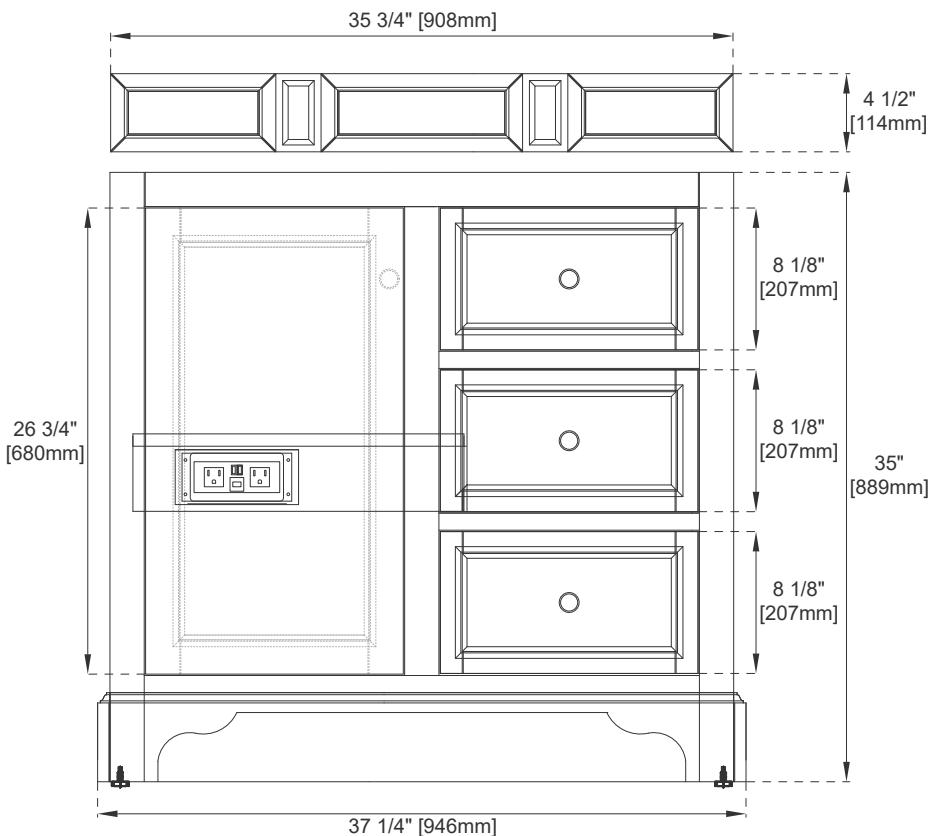

Number of Doors: One

Number of Drawers: Two

Assembly Type: Installation of Optional 3cm Top with Sink

Storage Tray: Yes, Faux Shagreen

USB/Power Component: YES (ETL5011080)

Cord Length: 6'6"

Drawer Box Material and Construction: 15mm Poplar/English Dovetail Joinery

Hardware Material and Finish: Zinc Alloy in Satin Nickel

Fits Drain Hole Size: 1 3/4"

Full Extension, Soft Close Glides

European Soft Close Hinges

Aluminum Laminate Drawer Liners

Adjustable Levelers

Dimension

Width: 37-1/4"

Depth: 23-1/2"

Height: 35"

Rough-In Height: 21-1/2"

36" DE SOTO VANITY

825-V36-BW

825-V36-BNM

825-V36-SL

JAMES MARTIN VANITIES

Top View

Faux Shagreen Storage Tray

Front View

Knob

All dimensions are nominal

Diagrams are of cabinet only—James Martin Optional Countertops and sinks are not shown

Visit website for warranty and installation information
www.jamesmartinvanities.com