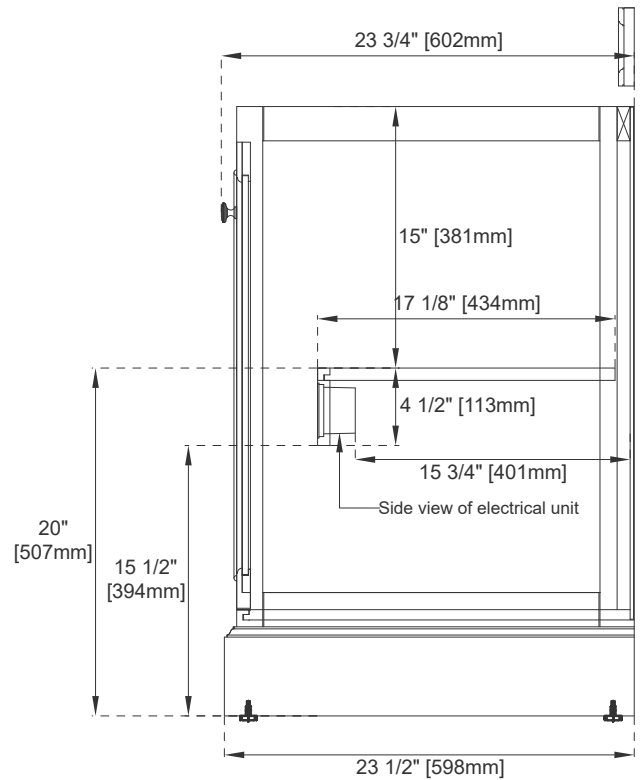

Hardware Material and Finish: Zinc Alloy in Satin Nickel

Fits Drain Hole Size: 1 3/4"

Full Extension, Soft Close Glides

European Soft Close Hinges

Aluminum Laminate Drawer Liners

Adjustable Levelers

Dimension

Width: 37-1/4"

Depth: 23-1/2"

Height: 35"

Rough-In Height: 21-1/2"

36" DE SOTO VANITY

825-V36-BW

825-V36-BNM

825-V36-SL

36" DE SOTO VANITY

825-V36-BW

825-V36-BNM

825-V36-SL

JAMES MARTIN

VANITIES

Side View 1

Side View 2

Back View

All dimensions are nominal

Diagrams are of cabinet only—James Martin Optional Countertops and sinks are not shown

Visit website for warranty and installation information
www.jamesmartinvanities.com