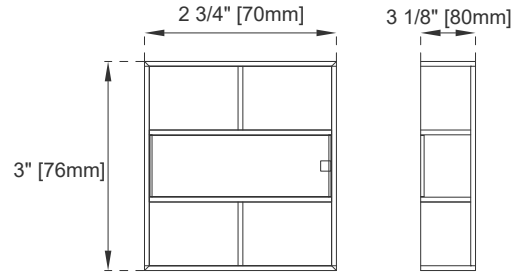

Number of Doors: One

Number of Drawers: Two

Assembly Type: Installation of Optional 3cm Top with Sink

Storage Tray: Yes, Faux Shagreen

USB/Power Component: YES (ETL5011080)

Cord Length: 6'6"

Drawer Box Material and Construction: 15mm Poplar/English Dovetail Joinery

Hardware Material and Finish: Zinc Alloy in Satin Nickel

Fits Drain Hole Size: 1 3/4"

Full Extension, Soft Close Glides

European Soft Close Hinges

Aluminum Laminate Drawer Liners

Adjustable Levelers

Dimension

Width: 37-1/4"

Depth: 23-1/2"

Height: 35"

Rough-In Height: 21-1/2"

36" DE SOTO VANITY

825-V36-BW

825-V36-BNM

825-V36-SL

JAMES MARTIN VANITIES

Top View

Faux Shagreen Storage Tray

Front View

Knob

All dimensions are nominal

Diagrams are of cabinet only—James Martin Optional Countertops and sinks are not shown

Visit website for warranty and installation information
www.jamesmartinvanities.com