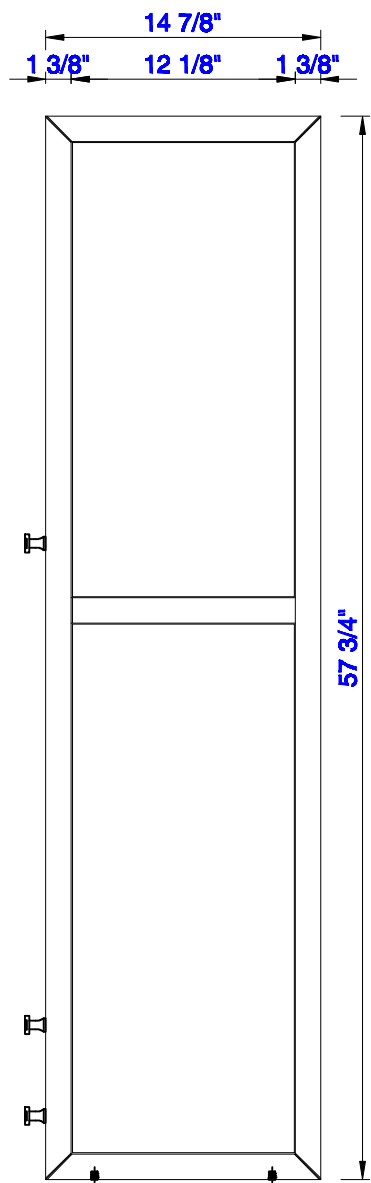

15"

Item Number:
E645-H15R-MCA
E645-H15R-GW

JAMES MARTIN

VANITIES™

Addison 15" Tower Hutch - Right
Diagrams with Dimensions
page 03 of 03