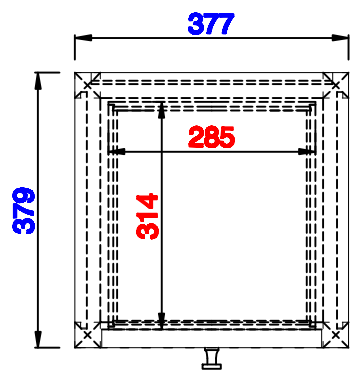

381mm

Item Number:
E645-H15R-MCA
E645-H15R-GW

JAMES MARTIN

VANITIES™

Addison 381mm Tower Hutch - Right
Diagrams with Dimensions
page 02 of 03