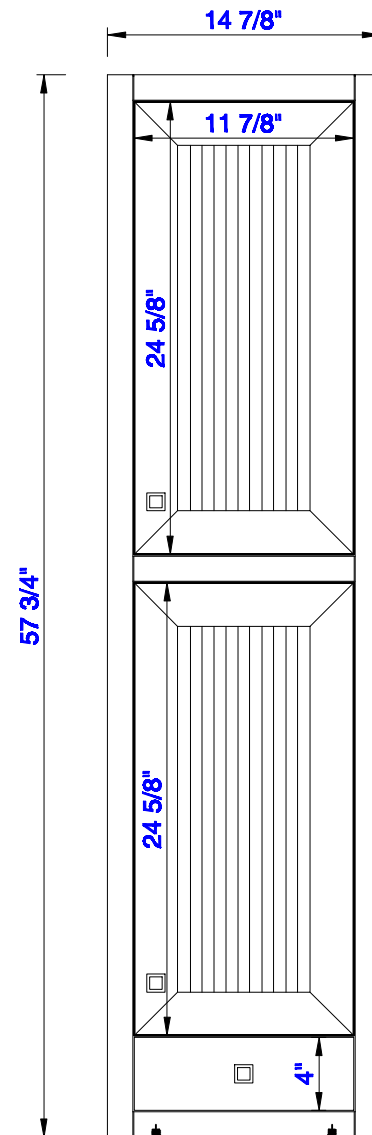

15"

Item Number:
E645-H15R-MCA
E645-H15R-GW

JAMES MARTIN

VANITIES™

Addison 15" Tower Hutch - Right
Diagrams with Dimensions
page 01 of 03