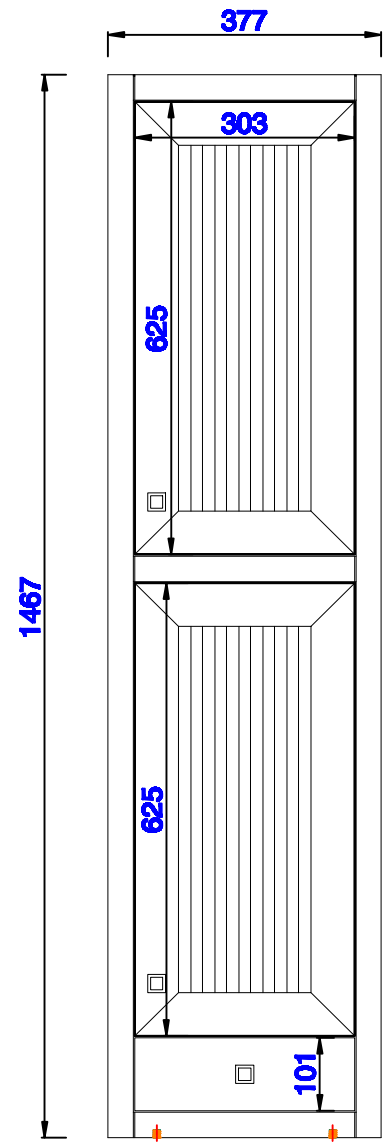

381mm

Item Number:
E645-H15R-MCA
E645-H15R-GW

JAMES MARTIN

VANITIES™

Addison 381mm Tower Hutch - Right
Diagrams with Dimensions
page 01 of 03