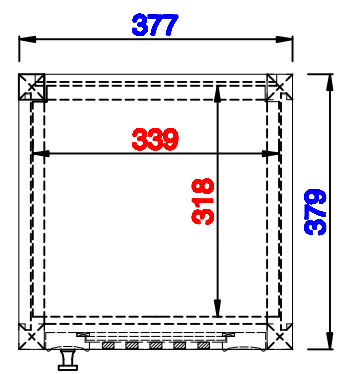

381mm

Item Number:
E645-H15R-MCA
E645-H15R-GW

JAMES MARTIN

VANITIES™

Addison 381mm Tower Hutch - Right
Diagrams with Dimensions
page 02 of 03