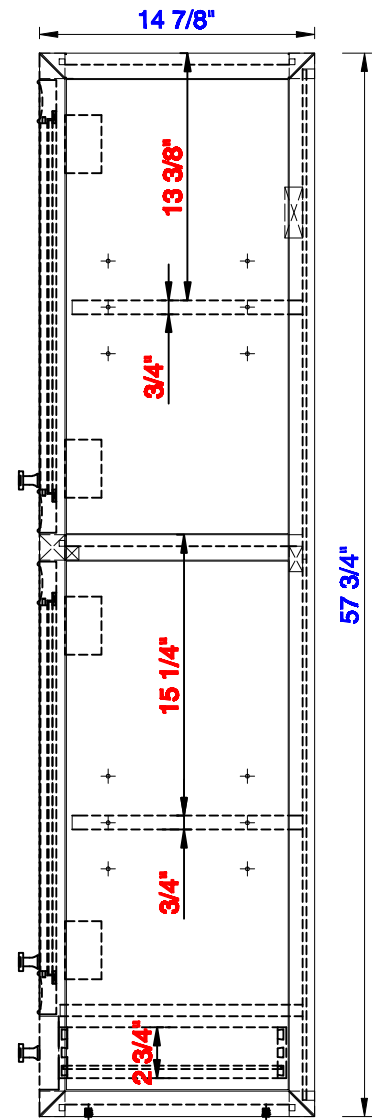

15"

Item Number:
E645-H15R-MCA
E645-H15R-GW

JAMES MARTIN

VANITIES™

Addison 15" Tower Hutch - Right
Diagrams with Dimensions
page 03 of 03