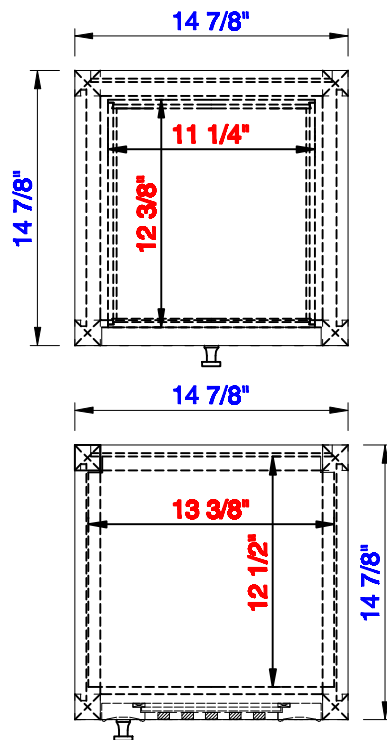

15"

Item Number:
E645-H15R-MCA
E645-H15R-GW

JAMES MARTIN

VANITIES™

Addison 15" Tower Hutch - Right
Diagrams with Dimensions
page 02 of 03