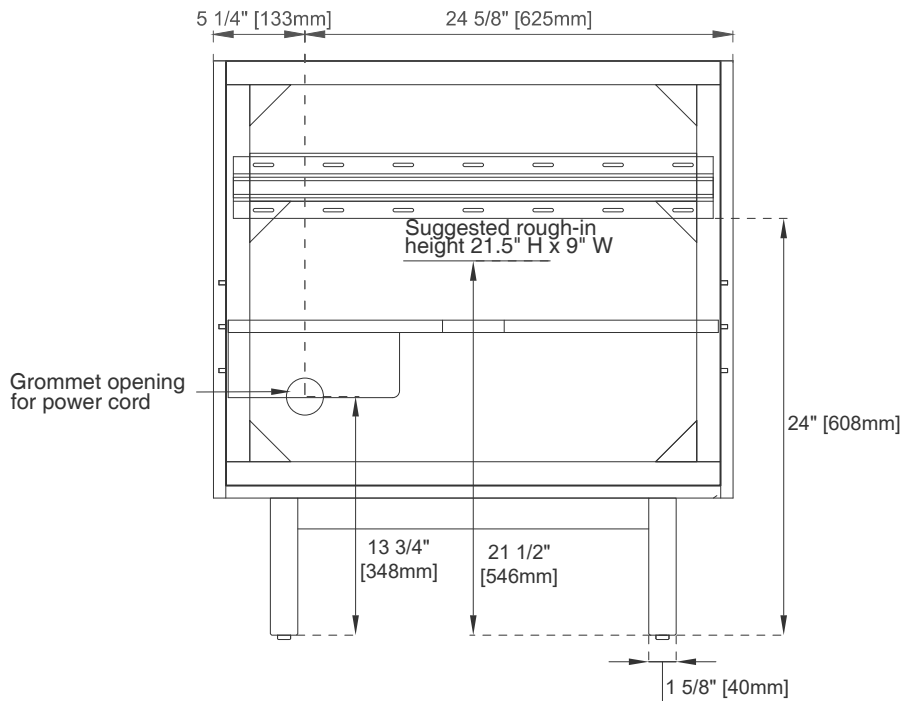

Side View

Back View

All dimensions are nominal
Diagrams are of cabinet only—James Martin Optional Countertops and sinks are not shown

Visit website for warranty and installation information
www.jamesmartinvanities.com