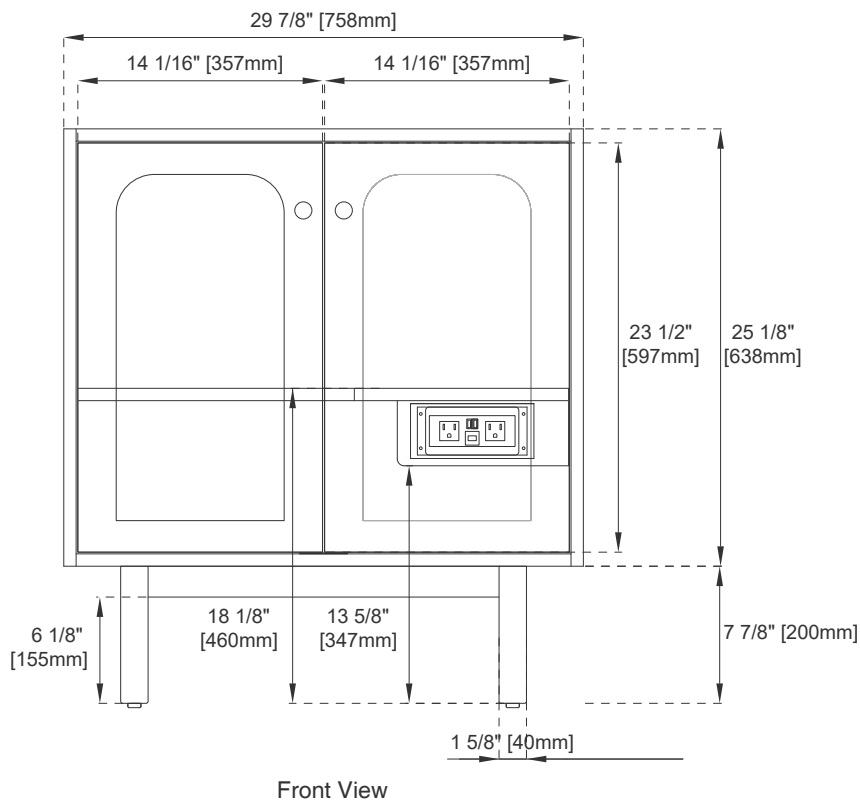

30" LAURENT VANITY

JAMES MARTIN VANITIES

545-V30-LNO

Top View

Front View

Knob

All dimensions are nominal
Diagrams are of cabinet only—James Martin Optional Countertops and sinks are not shown

Visit website for warranty and installation information
www.jamesmartinvanities.com