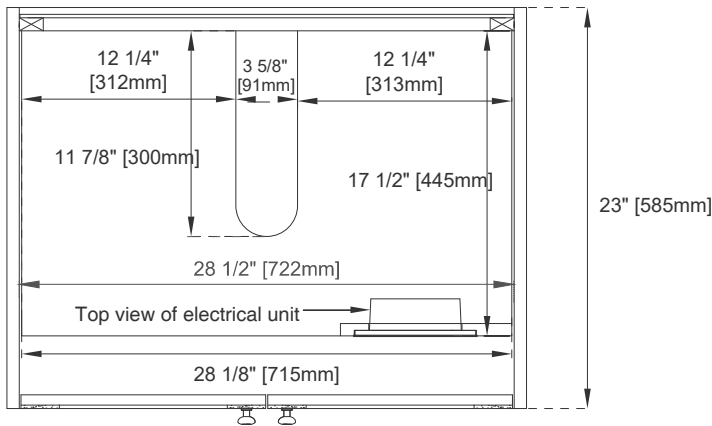

30" LAURENT VANITY

JAMES MARTIN VANITIES

545-V30-LNO

Top View