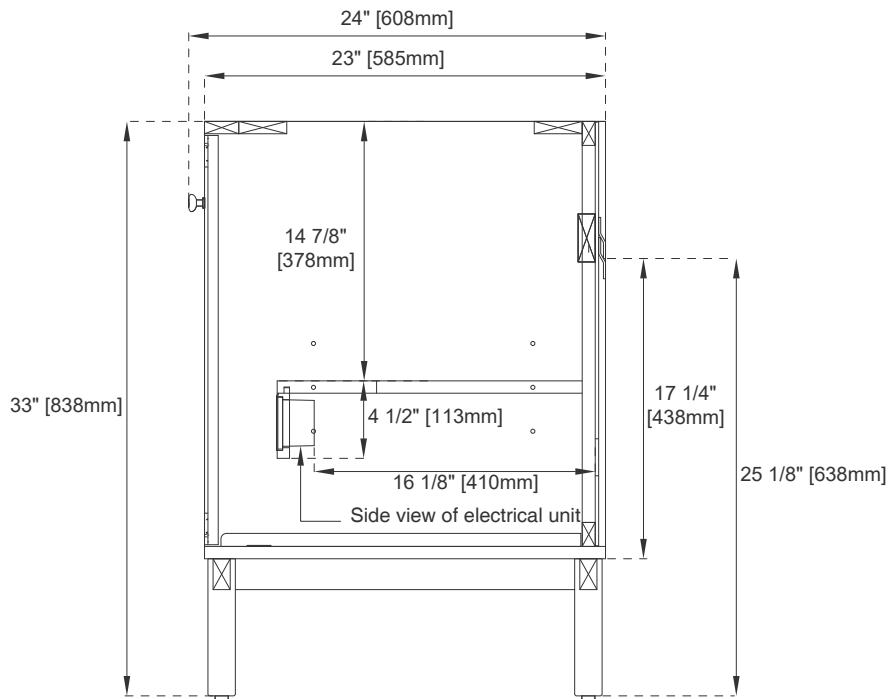

## Dimension

Width: 29-7/8"  
Depth: 23"  
Height: 33"  
Rough-In Height: 21-1/2"

# JAMES MARTIN VANITIES

545-V30-LNO

Top View

Front View

Knob

All dimensions are nominal  
Diagrams are of cabinet only—James Martin Optional Countertops and sinks are not shown

Visit website for warranty and installation information  
[www.jamesmartinvanities.com](http://www.jamesmartinvanities.com)

# JAMES MARTIN VANITIES

545-V30-LNO

Side View

Back View

All dimensions are nominal  
Diagrams are of cabinet only—James Martin Optional Countertops and sinks are not shown

Visit website for warranty and installation information  
[www.jamesmartinvanities.com](http://www.jamesmartinvanities.com)