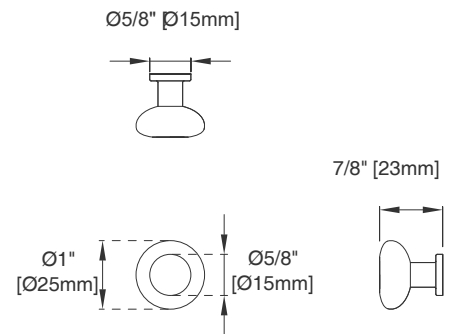

## Features and Materials

Solids: Ash and Yellow Poplar  
Veneers: Flat Cut Ash  
Panels: Plywood  
Installation Type: Floor Standing with Wood Base or Wall Mounted  
Number of Basins: One, with Optional 3cm Top  
Vanity Top Included : NO, Optional 3cm Tops Available with Sinks  
Overflow: Front Facing  
Number of Doors: Two  
Number of Drawers: 0  
USB/Power Component: YES (ETL5011080)  
Cord Length: 6'6"  
Assembly Type: Installation of Optional 3cm Top with Sink  
Assembly Type: Remove Base to Wall Hang (hardware included)  
Hardware Material and Finish: Zinc Alloy in Champagne Brass  
Color Fits Drain Hole Size: 1 3/4"  
European Soft Close Hinges  
Adjustable Levelers

## Dimension

Width: 29-7/8"  
Depth: 23"  
Height: 33"  
Rough-In Height: 21-1/2"

# JAMES MARTIN VANITIES

545-V30-LNO

Top View

Front View

Knob

All dimensions are nominal  
Diagrams are of cabinet only—James Martin Optional Countertops and sinks are not shown

Visit website for warranty and installation information  
[www.jamesmartinvanities.com](http://www.jamesmartinvanities.com)

# JAMES MARTIN VANITIES

545-V30-LNO

Side View

Back View

All dimensions are nominal  
Diagrams are of cabinet only—James Martin Optional Countertops and sinks are not shown

Visit website for warranty and installation information  
[www.jamesmartinvanities.com](http://www.jamesmartinvanities.com)