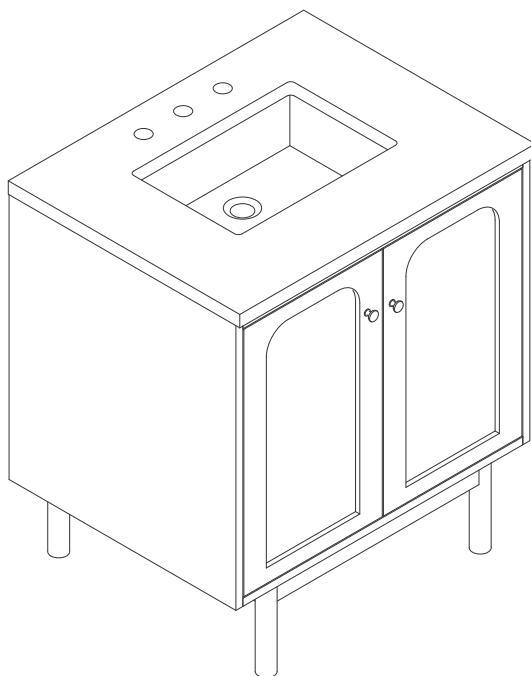

# 30" LAURENT VANITY

**JAMES MARTIN**  
VANITIES

545-V30-LNO

## Features and Materials

Solids: Ash and Yellow Poplar  
Veneers: Flat Cut Ash  
Panels: Plywood  
Installation Type: Floor Standing with Wood Base or Wall Mounted  
Number of Basins: One, with Optional 3cm Top  
Vanity Top Included : NO, Optional 3cm Tops Available with Sinks  
Overflow: Front Facing  
Number of Doors: Two  
Number of Drawers: 0  
USB/Power Component: YES (ETL5011080)  
Cord Length: 6'6"  
Assembly Type: Installation of Optional 3cm Top with Sink  
Assembly Type: Remove Base to Wall Hang (hardware included)  
Hardware Material and Finish: Zinc Alloy in Champagne Brass  
Color Fits Drain Hole Size: 1 3/4"  
European Soft Close Hinges  
Adjustable Levelers

## Dimension

Width: 29-7/8"  
Depth: 23"  
Height: 33"  
Rough-In Height: 21-1/2"

# 30" LAURENT VANITY