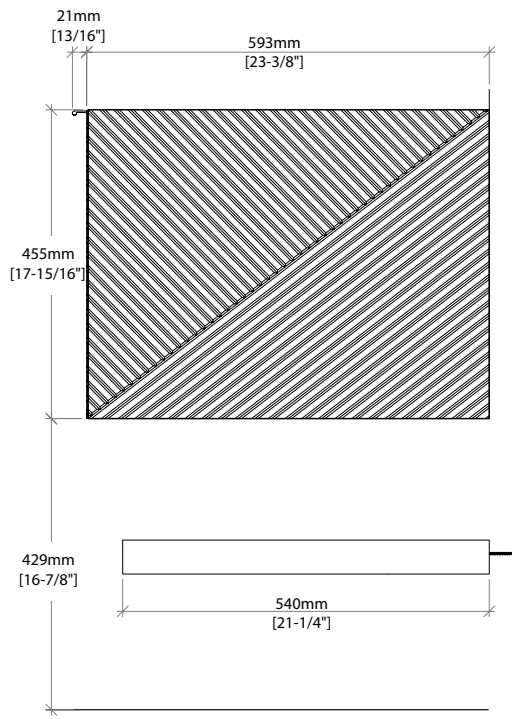

72" Marcello Double Vanity

D200-V72-CSN

Details and Features

Solids: Poplar
 Veneers: Acacia
 Panels: Marine MDF
 Installation Type: Wall Mount
 Number of Doors: 4
 Number of Drawers: 2 (internal)
 Shelves: 1 (fixed) (internal)
 Shelf: 1 floating
 Assembly Required: No
 Drawer Boxes: Acacia veneers over Marine MDF
 English Dovetail joinery
 Aluminum Laminate Drawer Liners
 Hardware Finish: Champagne Brass
 Full Extension, Soft Close Glides
 European Soft Close Hinges
 Vanity Top: Optional 3cm Tops available
 Number of Basins: 1
 (included with optional countertop purchase)

Dimensions

Cabinet Width: 71-3/4" (1822mm)
 Cabinet Depth: 23-3/8" (593)
 Height: 17-15/16" (455mm)
 Rough-In: 23-1/8" (587)
 Requires a compact, bottle-style trap
 Shelf Width: 71-7/8" (1825mm)
 Shelf Depth: 21-1/4" (540 mm)
 Shelf Height: 1-15/16" (50mm)

Drawer Edge Pulls

72" Marcello Double Vanity

D200-V72-CSN

All dimensions and specifications are nominal and may vary. Use actual products for accuracy in critical situations. Diagrams are of cabinets only – James Martin Optional Countertops and sinks are not shown.

72" Marcello Double Vanity

D200-V72-CSN

All dimensions and specifications are nominal and may vary. Use actual products for accuracy in critical situations. Diagrams are of cabinets only – James Martin Optional Countertops and sinks are not shown.