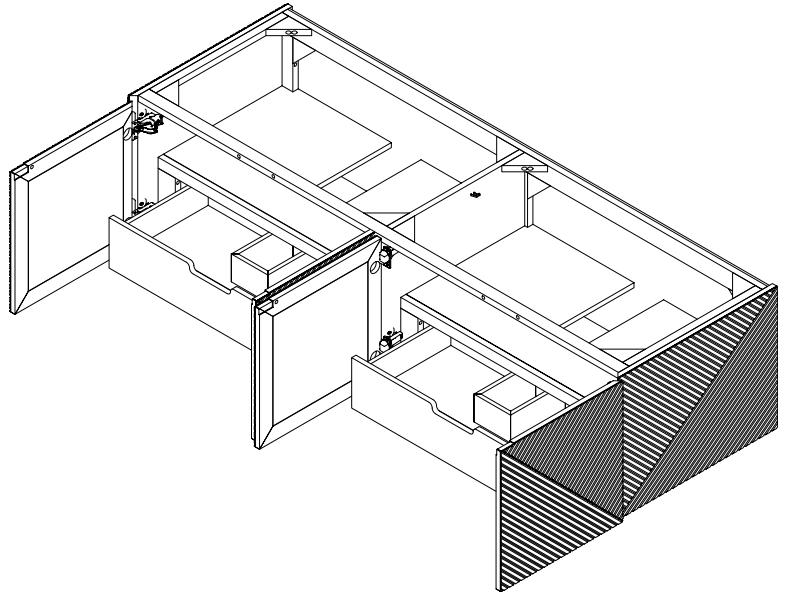

72" Marcello Double Vanity

D200-V72-CSN

Details and Features

Solids: Poplar
 Veneers: Acacia
 Panels: Marine MDF
 Installation Type: Wall Mount
 Number of Doors: 4
 Number of Drawers: 2 (internal)
 Shelves: 1 (fixed) (internal)
 Shelf: 1 floating
 Assembly Required: No
 Drawer Boxes: Acacia veneers over Marine MDF
 English Dovetail joinery
 Aluminum Laminate Drawer Liners
 Hardware Finish: Champagne Brass
 Full Extension, Soft Close Glides
 European Soft Close Hinges
 Vanity Top: Optional 3cm Tops available
 Number of Basins: 1
 (included with optional countertop purchase)

Dimensions

Cabinet Width: 71-3/4" (1822mm)
 Cabinet Depth: 23-3/8" (593)
 Height: 17-15/16" (455mm)
 Rough-In: 23-1/8" (587)
 Requires a compact, bottle-style trap
 Shelf Width: 71-7/8" (1825mm)
 Shelf Depth: 21-1/4" (540 mm)
 Shelf Height: 1-15/16" (50mm)

Drawer Edge Pulls

72" Marcello Double Vanity

D200-V72-CSN

All dimensions and specifications are nominal and may vary. Use actual products for accuracy in critical situations. Diagrams are of cabinets only – James Martin Optional Countertops and sinks are not shown.