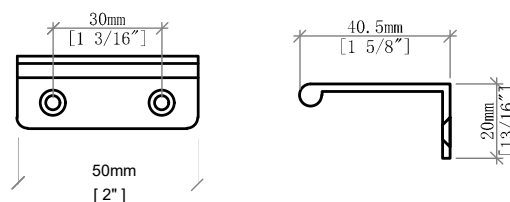

72" Marcello Double Vanity

D200-V72-CSN

Details and Features

Solids: Poplar
 Veneers: Acacia
 Panels: Marine MDF
 Installation Type: Wall Mount
 Number of Doors: 4
 Number of Drawers: 2 (internal)
 Shelves: 1 (fixed) (internal)
 Shelf: 1 floating
 Assembly Required: No
 Drawer Boxes: Acacia veneers over Marine MDF
 English Dovetail joinery
 Aluminum Laminate Drawer Liners
 Hardware Finish: Champagne Brass
 Full Extension, Soft Close Glides
 European Soft Close Hinges
 Vanity Top: Optional 3cm Tops available
 Number of Basins: 1
 (included with optional countertop purchase)

Dimensions

Cabinet Width: 71-3/4" (1822mm)
 Cabinet Depth: 23-3/8" (593)
 Height: 17-15/16" (455mm)
 Rough-In: 23-1/8" (587)
 Requires a compact, bottle-style trap
 Shelf Width: 71-7/8" (1825mm)
 Shelf Depth: 21-1/4" (540 mm)
 Shelf Height: 1-15/16" (50mm)

Drawer Edge Pulls

72" Marcello Double Vanity

D200-V72-CSN

All dimensions and specifications are nominal and may vary. Use actual products for accuracy in critical situations. Diagrams are of cabinets only – James Martin Optional Countertops and sinks are not shown.

72" Marcello Double Vanity

D200-V72-CSN

All dimensions and specifications are nominal and may vary. Use actual products for accuracy in critical situations. Diagrams are of cabinets only – James Martin Optional Countertops and sinks are not shown.