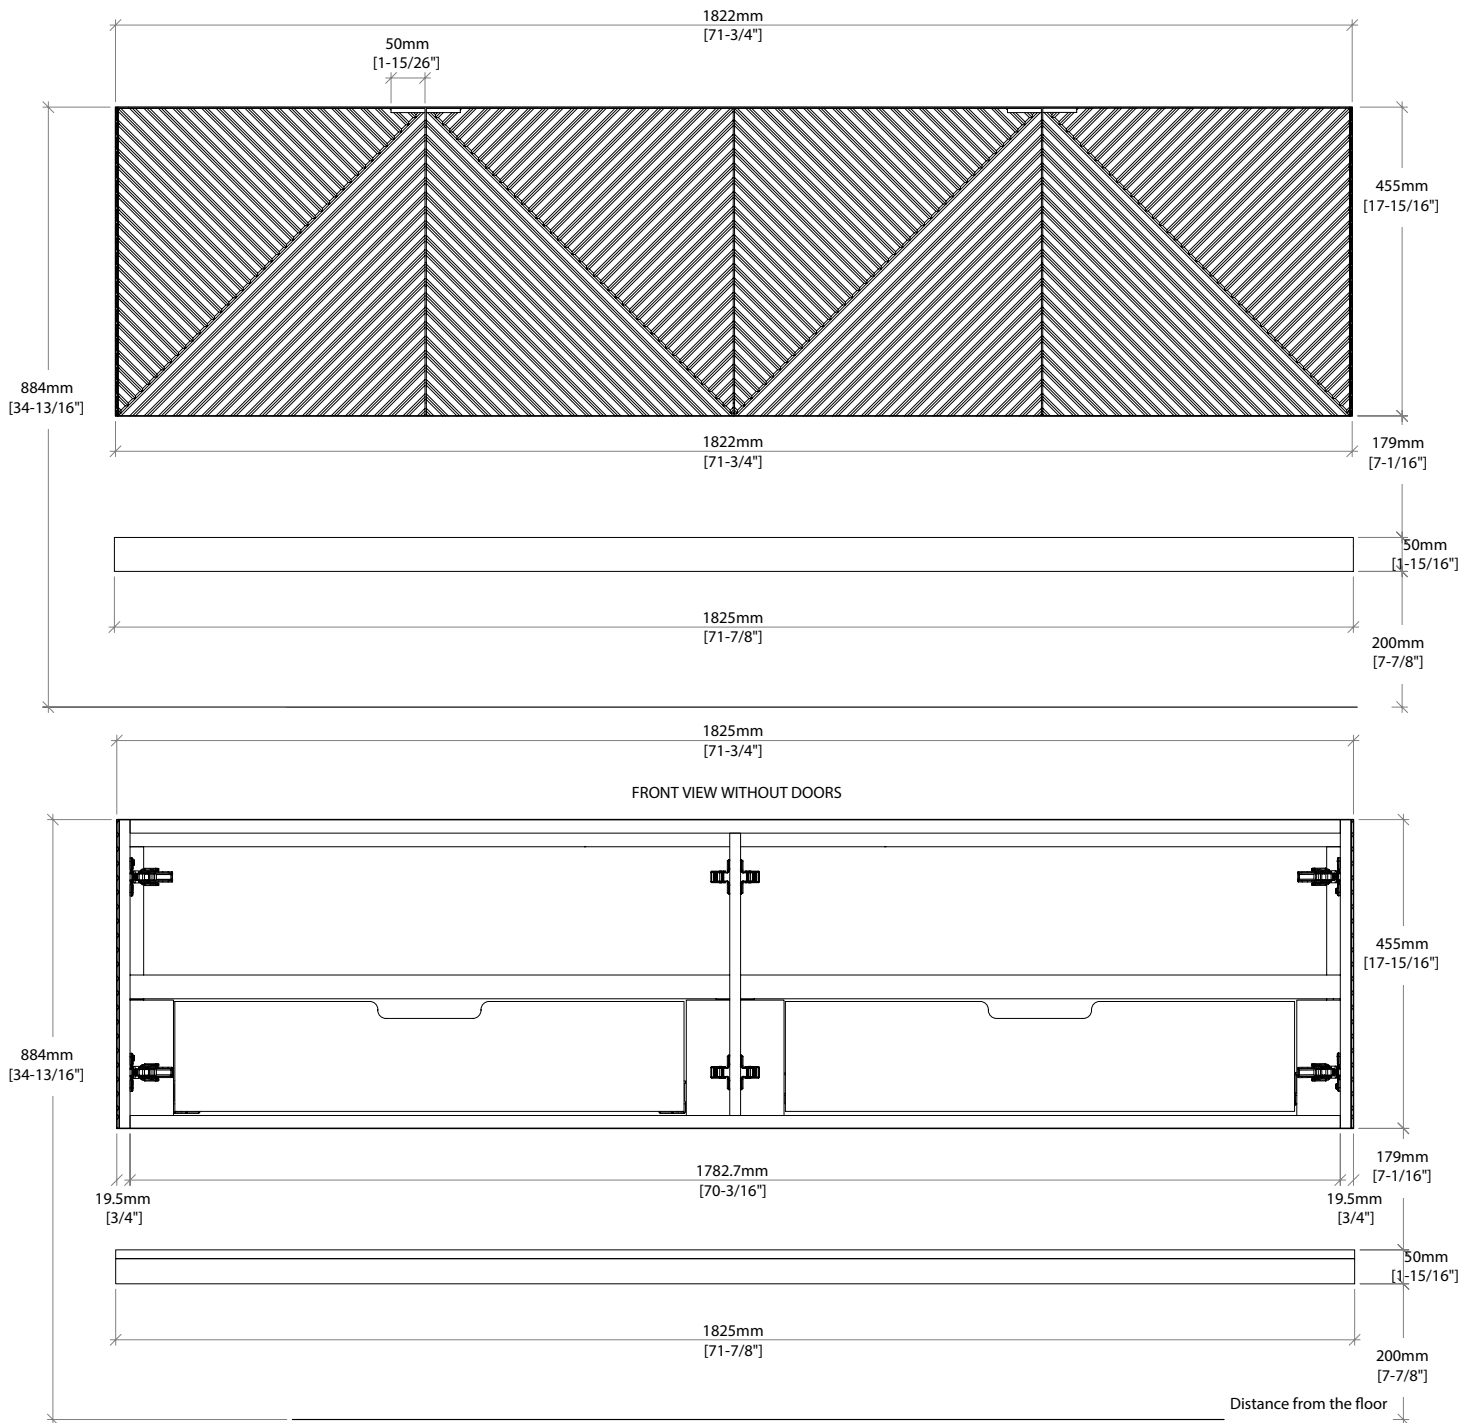

72" Marcello Double Vanity

D200-V72-CSN

Details and Features

Solids: Poplar
 Veneers: Acacia
 Panels: Marine MDF
 Installation Type: Wall Mount
 Number of Doors: 4
 Number of Drawers: 2 (internal)
 Shelves: 1 (fixed) (internal)
 Shelf: 1 floating
 Assembly Required: No
 Drawer Boxes: Acacia veneers over Marine MDF
 English Dovetail joinery
 Aluminum Laminate Drawer Liners
 Hardware Finish: Champagne Brass
 Full Extension, Soft Close Glides
 European Soft Close Hinges
 Vanity Top: Optional 3cm Tops available
 Number of Basins: 1
 (included with optional countertop purchase)

Dimensions

Cabinet Width: 71-3/4" (1822mm)
 Cabinet Depth: 23-3/8" (593)
 Height: 17-15/16" (455mm)
 Rough-In: 23-1/8" (587)
 Requires a compact, bottle-style trap
 Shelf Width: 71-7/8" (1825mm)
 Shelf Depth: 21-1/4" (540 mm)
 Shelf Height: 1-15/16" (50mm)

Drawer Edge Pulls

72" Marcello Double Vanity

D200-V72-CSN

All dimensions and specifications are nominal and may vary. Use actual products for accuracy in critical situations. Diagrams are of cabinets only – James Martin Optional Countertops and sinks are not shown.

72" Marcello Double Vanity

D200-V72-CSN

All dimensions and specifications are nominal and may vary. Use actual products for accuracy in critical situations. Diagrams are of cabinets only – James Martin Optional Countertops and sinks are not shown.