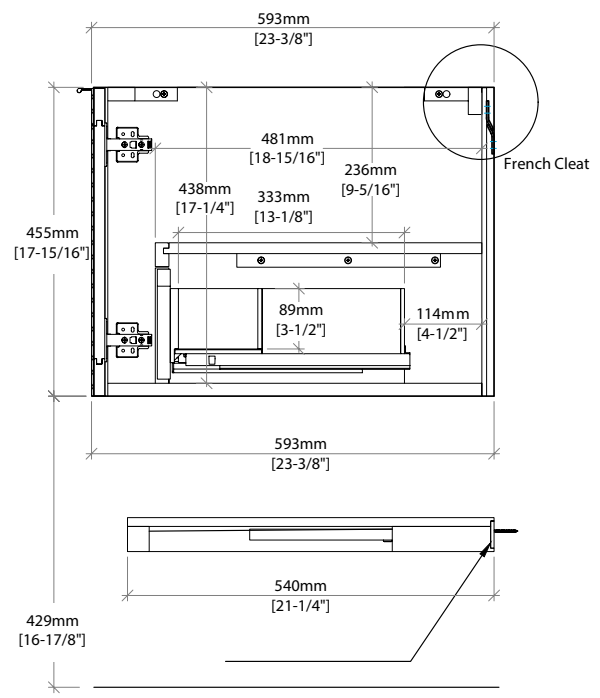

72" Marcello Double Vanity

D200-V72-CSN

Details and Features

Solids: Poplar
 Veneers: Acacia
 Panels: Marine MDF
 Installation Type: Wall Mount
 Number of Doors: 4
 Number of Drawers: 2 (internal)
 Shelves: 1 (fixed) (internal)
 Shelf: 1 floating
 Assembly Required: No
 Drawer Boxes: Acacia veneers over Marine MDF
 English Dovetail joinery
 Aluminum Laminate Drawer Liners
 Hardware Finish: Champagne Brass
 Full Extension, Soft Close Glides
 European Soft Close Hinges
 Vanity Top: Optional 3cm Tops available
 Number of Basins: 1
 (included with optional countertop purchase)

Dimensions

Cabinet Width: 71-3/4" (1822mm)
 Cabinet Depth: 23-3/8" (593)
 Height: 17-15/16" (455mm)
 Rough-In: 23-1/8" (587)
 Requires a compact, bottle-style trap
 Shelf Width: 71-7/8" (1825mm)
 Shelf Depth: 21-1/4" (540 mm)
 Shelf Height: 1-15/16" (50mm)

Drawer Edge Pulls

72" Marcello Double Vanity

D200-V72-CSN

All dimensions and specifications are nominal and may vary. Use actual products for accuracy in critical situations. Diagrams are of cabinets only – James Martin Optional Countertops and sinks are not shown.

72" Marcello Double Vanity

D200-V72-CSN

All dimensions and specifications are nominal and may vary. Use actual products for accuracy in critical situations. Diagrams are of cabinets only – James Martin Optional Countertops and sinks are not shown.