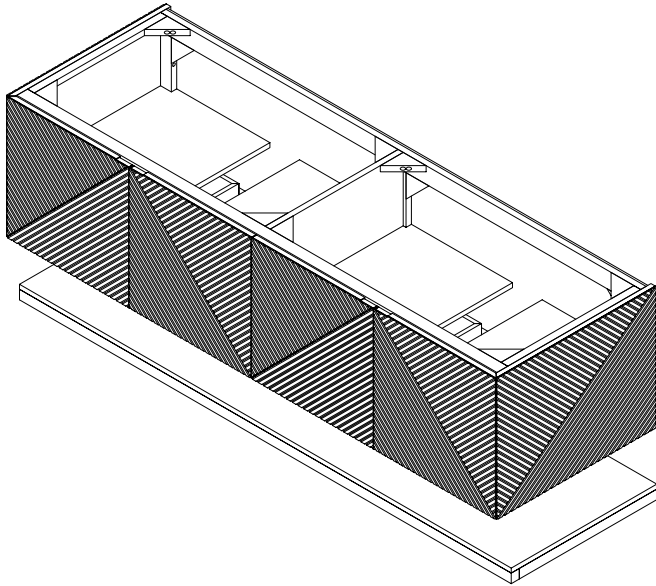

72" Marcello Double Vanity

D200-V72-CSN

Details and Features

Solids: Poplar
 Veneers: Acacia
 Panels: Marine MDF
 Installation Type: Wall Mount
 Number of Doors: 4
 Number of Drawers: 2 (internal)
 Shelves: 1 (fixed) (internal)
 Shelf: 1 floating
 Assembly Required: No
 Drawer Boxes: Acacia veneers over Marine MDF
 English Dovetail joinery
 Aluminum Laminate Drawer Liners
 Hardware Finish: Champagne Brass
 Full Extension, Soft Close Glides
 European Soft Close Hinges
 Vanity Top: Optional 3cm Tops available
 Number of Basins: 1
 (included with optional countertop purchase)

Dimensions

Cabinet Width: 71-3/4" (1822mm)
 Cabinet Depth: 23-3/8" (593)
 Height: 17-15/16" (455mm)
 Rough-In: 23-1/8" (587)
 Requires a compact, bottle-style trap
 Shelf Width: 71-7/8" (1825mm)
 Shelf Depth: 21-1/4" (540 mm)
 Shelf Height: 1-15/16" (50mm)

Drawer Edge Pulls

72" Marcello Double Vanity

D200-V72-CSN

All dimensions and specifications are nominal and may vary. Use actual products for accuracy in critical situations. Diagrams are of cabinets only – James Martin Optional Countertops and sinks are not shown.