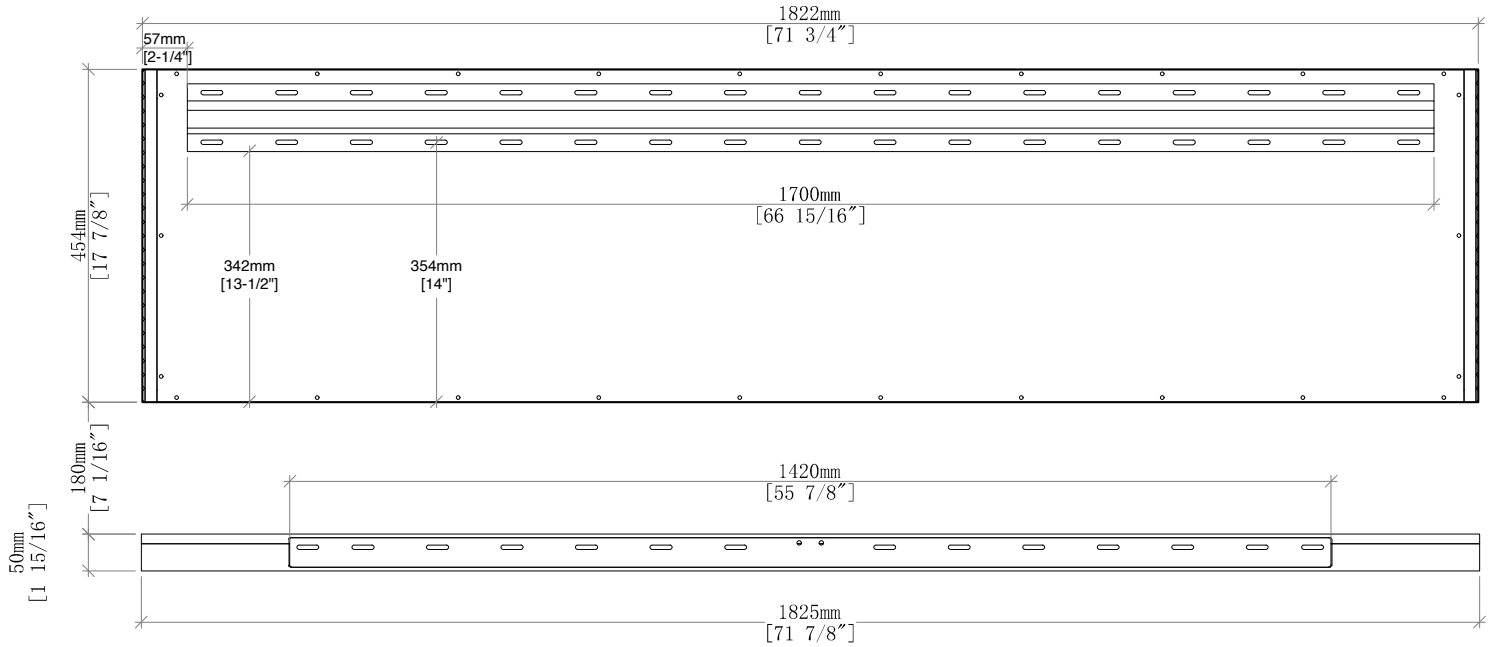

72" Marcello Double Vanity

D200-V72-CSN

Back view