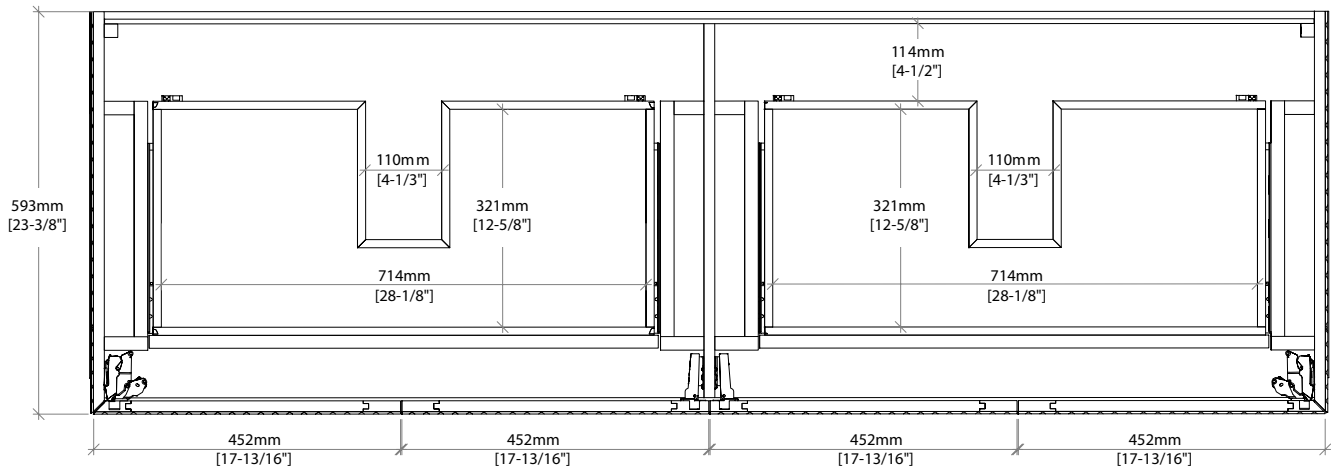

72" Marcello Double Vanity

D200-V72-CSN

Details and Features

Solids: Poplar
 Veneers: Acacia
 Panels: Marine MDF
 Installation Type: Wall Mount
 Number of Doors: 4
 Number of Drawers: 2 (internal)
 Shelves: 1 (fixed) (internal)
 Shelf: 1 floating
 Assembly Required: No
 Drawer Boxes: Acacia veneers over Marine MDF
 English Dovetail joinery
 Aluminum Laminate Drawer Liners
 Hardware Finish: Champagne Brass
 Full Extension, Soft Close Glides
 European Soft Close Hinges
 Vanity Top: Optional 3cm Tops available
 Number of Basins: 1
 (included with optional countertop purchase)

Dimensions

Cabinet Width: 71-3/4" (1822mm)
 Cabinet Depth: 23-3/8" (593)
 Height: 17-15/16" (455mm)
 Rough-In: 23-1/8" (587)
 Requires a compact, bottle-style trap
 Shelf Width: 71-7/8" (1825mm)
 Shelf Depth: 21-1/4" (540 mm)
 Shelf Height: 1-15/16" (50mm)

Drawer Edge Pulls

72" Marcello Double Vanity

D200-V72-CSN

All dimensions and specifications are nominal and may vary. Use actual products for accuracy in critical situations. Diagrams are of cabinets only – James Martin Optional Countertops and sinks are not shown.

72" Marcello Double Vanity

D200-V72-CSN

All dimensions and specifications are nominal and may vary. Use actual products for accuracy in critical situations. Diagrams are of cabinets only – James Martin Optional Countertops and sinks are not shown.