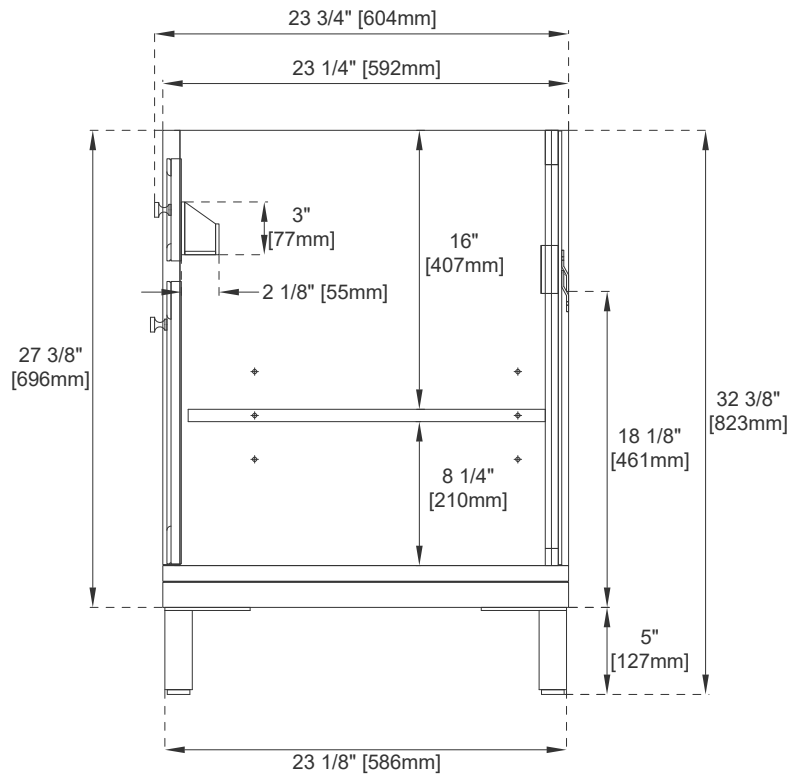

Hardware Material and Finish: GW/SC-Zinc Alloy in Champagne

Brass; WWW-Zinc Alloy in Satin Nickel

Fits Drain Hole Size: 1 3/4"

European Soft Close Hinges

Adjustable Levelers

Dimension

Width: 29-7/8"

Depth: 23-1/4"

Height: 32-3/8"

Rough-In Height: 21-1/2"

30" CHICAGO VANITY

305-V30-GW

305-V30-SC

305-V30-WWW

JAMES MARTIN

VANITIES

Top View 2

Top View 1

Front View

Knob

All dimensions are nominal

Diagrams are of cabinet only—James Martin Optional Countertops and sinks are not shown

Visit website for warranty and installation information
www.jamesmartinvanities.com

30" CHICAGO VANITY

305-V30-GW
305-V30-SC
305-V30-WWW

JAMES MARTIN

VANITIES

Side View

Back View

All dimensions are nominal

Diagrams are of cabinet only—James Martin Optional Countertops and sinks are not shown