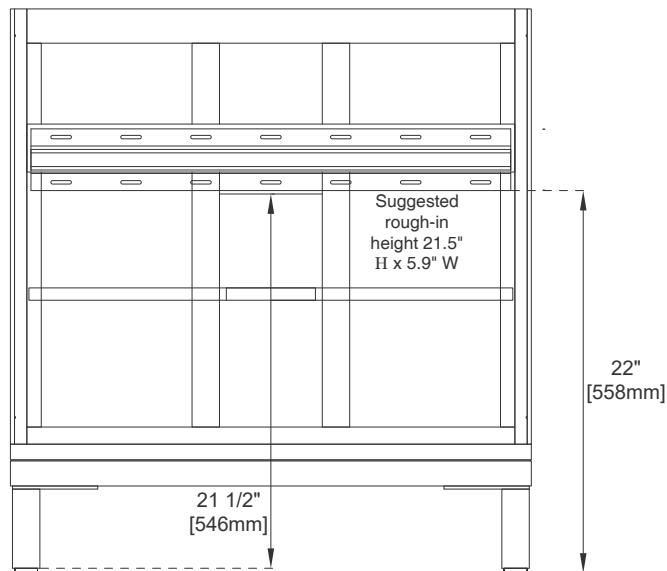

Hardware Material and Finish: GW/SC-Zinc Alloy in Champagne

Brass; WWW-Zinc Alloy in Satin Nickel

Fits Drain Hole Size: 1 3/4"

European Soft Close Hinges

Adjustable Levelers

Dimension

Width: 29-7/8"

Depth: 23-1/4"

Height: 32-3/8"

Rough-In Height: 21-1/2"

30" CHICAGO VANITY

305-V30-GW

305-V30-SC

305-V30-WWW

JAMES MARTIN

VANITIES

Top View 2

Top View 1

Front View

Knob

All dimensions are nominal

Diagrams are of cabinet only—James Martin Optional Countertops and sinks are not shown

Visit website for warranty and installation information
www.jamesmartinvanities.com

30" CHICAGO VANITY

305-V30-GW
305-V30-SC
305-V30-WWW

JAMES MARTIN

VANITIES

Side View

Back View

All dimensions are nominal

Diagrams are of cabinet only—James Martin Optional Countertops and sinks are not shown