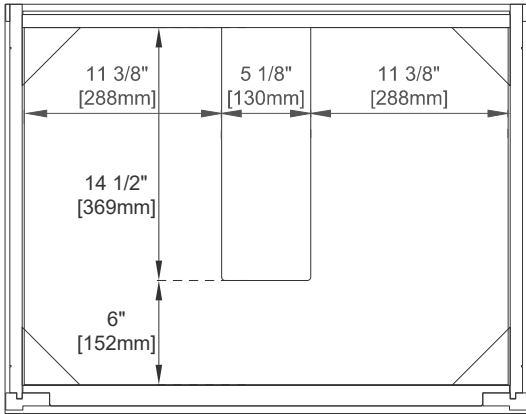

Hardware Material and Finish: GW/SC-Zinc Alloy in Champagne

Brass; WWW-Zinc Alloy in Satin Nickel

Fits Drain Hole Size: 1 3/4"

European Soft Close Hinges

Adjustable Levelers

Dimension

Width: 29-7/8"

Depth: 23-1/4"

Height: 32-3/8"

Rough-In Height: 21-1/2"

30" CHICAGO VANITY

305-V30-GW

305-V30-SC

305-V30-WWW

JAMES MARTIN

VANITIES

Top View 2

Top View 1

Front View

Knob

All dimensions are nominal

Diagrams are of cabinet only—James Martin Optional Countertops and sinks are not shown

Visit website for warranty and installation information
www.jamesmartinvanities.com

30" CHICAGO VANITY

305-V30-GW
305-V30-SC
305-V30-WWW

JAMES MARTIN

VANITIES

Side View

Back View

All dimensions are nominal

Diagrams are of cabinet only—James Martin Optional Countertops and sinks are not shown