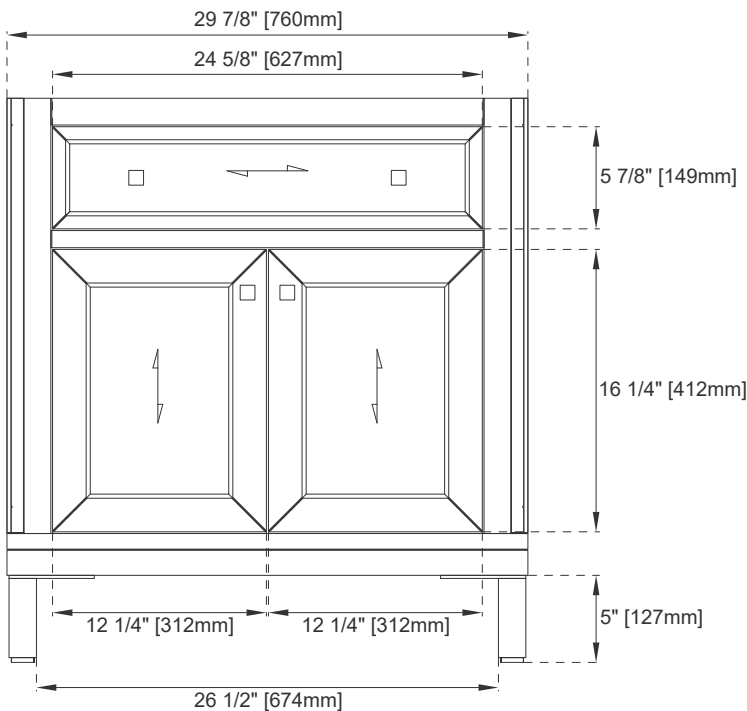

Hardware Material and Finish: GW/SC-Zinc Alloy in Champagne

Brass; WWW-Zinc Alloy in Satin Nickel

Fits Drain Hole Size: 1 3/4"

European Soft Close Hinges

Adjustable Levelers

Dimension

Width: 29-7/8"

Depth: 23-1/4"

Height: 32-3/8"

Rough-In Height: 21-1/2"

30" CHICAGO VANITY

305-V30-GW

305-V30-SC

305-V30-WWW

JAMES MARTIN

VANITIES

Top View 2

Top View 1

Front View

Knob

All dimensions are nominal

Diagrams are of cabinet only—James Martin Optional Countertops and sinks are not shown

Visit website for warranty and installation information
www.jamesmartinvanities.com

30" CHICAGO VANITY

305-V30-GW
305-V30-SC
305-V30-WWW

JAMES MARTIN

VANITIES

Side View

Back View

All dimensions are nominal

Diagrams are of cabinet only—James Martin Optional Countertops and sinks are not shown