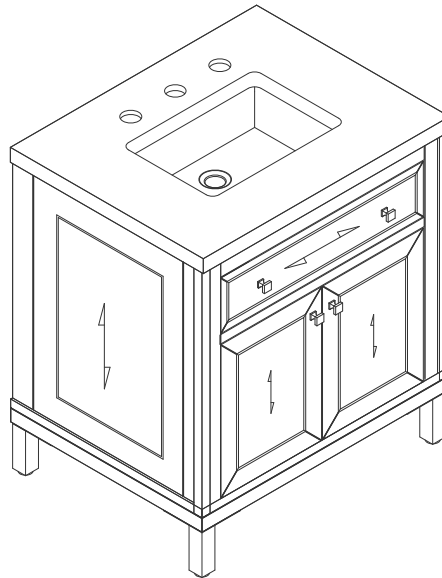

30" CHICAGO VANITY

305-V30-GW

305-V30-SC

305-V30-WWW

JAMES MARTIN
VANITIES

Features and Materials

Solids: GW/SC-Yellow Poplar;

WWW-Para Wood and Yellow Poplar

Veneers: WWW-Walnut

Panels: Plywood

Installation Type: Floor Standing with Legs or Wall Mounted

Number of Basins: One, with Optional 3cm Top

Vanity Top Included: NO, Optional 3cm Tops Available with Sinks

Basins Included: NO

Overflow: Yes, Front Facing

Number of Doors: Two

Number of Drawers: 0

Number of Tip Outs: One

Assembly Type: Installation of Legs and Optional 3cm Top

Assembly Type: Remove Legs to Wall Hang (hardware included)

Hardware Material and Finish: GW/SC-Zinc Alloy in Champagne

Brass; WWW-Zinc Alloy in Satin Nickel

Fits Drain Hole Size: 1 3/4"

European Soft Close Hinges

Adjustable Levelers

Dimension

Width: 29-7/8"

Depth: 23-1/4"

Height: 32-3/8"

Rough-In Height: 21-1/2"