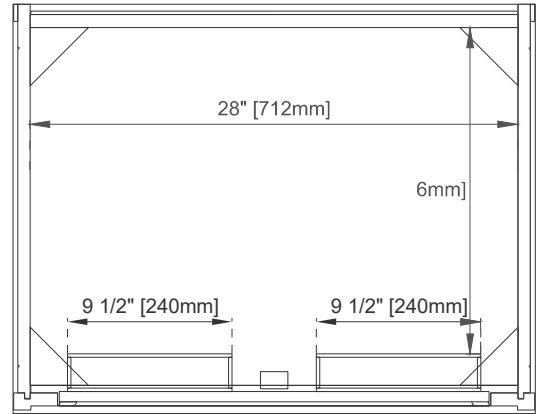

Hardware Material and Finish: GW/SC-Zinc Alloy in Champagne

Brass; WWW-Zinc Alloy in Satin Nickel

Fits Drain Hole Size: 1 3/4"

European Soft Close Hinges

Adjustable Levelers

Dimension

Width: 29-7/8"

Depth: 23-1/4"

Height: 32-3/8"

Rough-In Height: 21-1/2"

30" CHICAGO VANITY

305-V30-GW

305-V30-SC

305-V30-WWW

JAMES MARTIN

VANITIES

Top View 2

Top View 1

Front View

Knob

All dimensions are nominal

Diagrams are of cabinet only—James Martin Optional Countertops and sinks are not shown

Visit website for warranty and installation information
www.jamesmartinvanities.com

30" CHICAGO VANITY

305-V30-GW
305-V30-SC
305-V30-WWW

JAMES MARTIN

VANITIES

Side View

Back View

All dimensions are nominal

Diagrams are of cabinet only—James Martin Optional Countertops and sinks are not shown