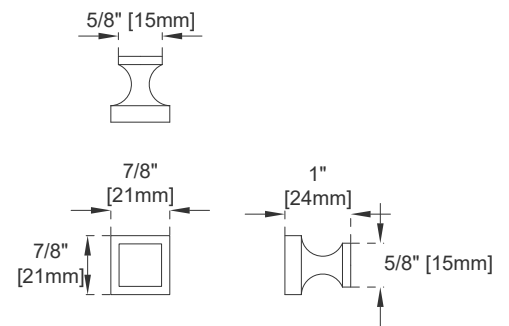

Hardware Material and Finish: GW/SC-Zinc Alloy in Champagne

Brass; WWW-Zinc Alloy in Satin Nickel

Fits Drain Hole Size: 1 3/4"

European Soft Close Hinges

Adjustable Levelers

Dimension

Width: 29-7/8"

Depth: 23-1/4"

Height: 32-3/8"

Rough-In Height: 21-1/2"

30" CHICAGO VANITY

305-V30-GW

305-V30-SC

305-V30-WWW

JAMES MARTIN

VANITIES

Top View 2

Top View 1

Front View

Knob

All dimensions are nominal

Diagrams are of cabinet only—James Martin Optional Countertops and sinks are not shown

Visit website for warranty and installation information
www.jamesmartinvanities.com

30" CHICAGO VANITY

305-V30-GW
305-V30-SC
305-V30-WWW

JAMES MARTIN

VANITIES

Side View

Back View

All dimensions are nominal

Diagrams are of cabinet only—James Martin Optional Countertops and sinks are not shown