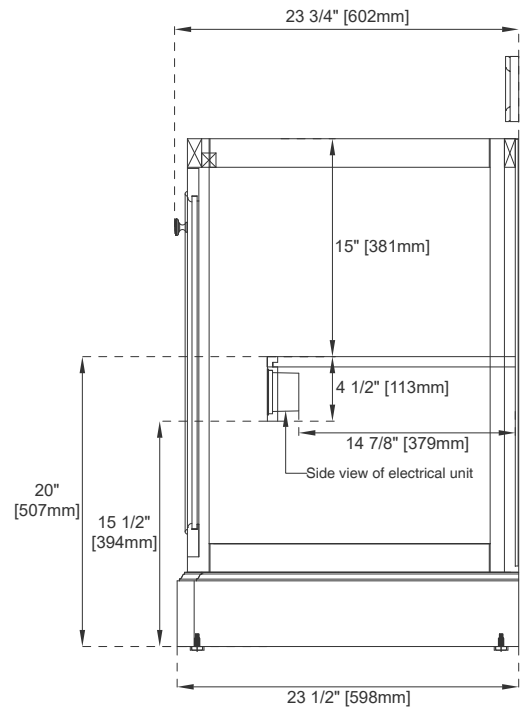

60" S DE SOTO VANITY

JAMES MARTIN
VANITIES

825-V60S-BW

Features and Materials

Solids: Yellow Poplar;
Panels: Plywood & MDF
Installation Type: Floor Standing
Number of Basins: One, with Optional 3cm Top
Vanity Top Included: NO, Optional 3cm Tops Available with Sinks
Overflow: Yes, Front Facing
Optional Wooden Backsplash
Number of Doors: One
Number of Drawers: Six
Assembly Type: Installation of Optional 3cm Top with Sink
Storage Tray: Yes, Faux Shagreen
USB/Power Component: YES (ETL5011080)
Cord Length: 6'6"
Drawer Box Material and Construction: 15mm Poplar/English Dovetail Joinery
Hardware Material and Finish: Zinc Alloy in Satin Nickel
Fits Drain Hole Size: 1 3/4"
Full Extension, Soft Close Glides
European Soft Close Hinges
Aluminum Laminate Drawer Liners
Adjustable Levelers

Dimension

Width: 61-1/4"
Depth: 23-1/2"
Height: 35"
Rough-In Height: 21-1/2"

60"S DE SOTO VANITY

JAMES MARTIN VANITIES

825-V60S-BW

Knob

Faux Shagreen Storage Tray

Top View

Front View

All dimensions are nominal

Diagrams are of cabinet only—James Martin Optional Countertops and sinks are not shown

Visit website for warranty and installation information
www.jamesmartinvanities.com

60" S DE SOTO VANITY

JAMES MARTIN VANITIES

825-V60S-BW

Side View 1

Side View 2

Back View

All dimensions are nominal

Diagrams are of cabinet only—James Martin Optional Countertops and sinks are not shown