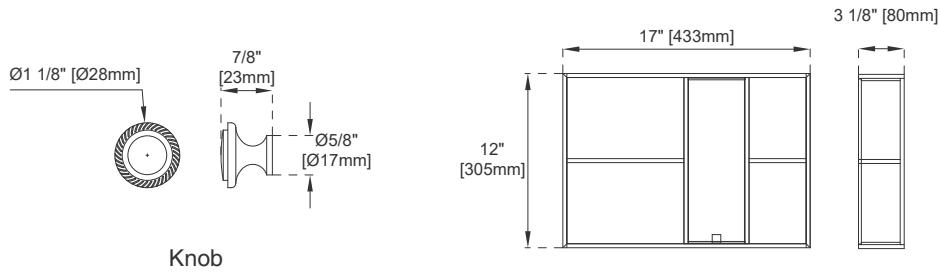

60" S DE SOTO VANITY

JAMES MARTIN
VANITIES

825-V60S-BW

Features and Materials

Solids: Yellow Poplar;
Panels: Plywood & MDF
Installation Type: Floor Standing
Number of Basins: One, with Optional 3cm Top
Vanity Top Included: NO, Optional 3cm Tops Available with Sinks
Overflow: Yes, Front Facing
Optional Wooden Backsplash
Number of Doors: One
Number of Drawers: Six
Assembly Type: Installation of Optional 3cm Top with Sink
Storage Tray: Yes, Faux Shagreen
USB/Power Component: YES (ETL5011080)
Cord Length: 6'6"
Drawer Box Material and Construction: 15mm Poplar/English Dovetail Joinery
Hardware Material and Finish: Zinc Alloy in Satin Nickel
Fits Drain Hole Size: 1 3/4"
Full Extension, Soft Close Glides
European Soft Close Hinges
Aluminum Laminate Drawer Liners
Adjustable Levelers

Dimension

Width: 61-1/4"
Depth: 23-1/2"
Height: 35"
Rough-In Height: 21-1/2"

60"S DE SOTO VANITY

JAMES MARTIN VANITIES

825-V60S-BW

Knob

Faux Shagreen Storage Tray

Top View

60" S DE SOTO VANITY

JAMES MARTIN VANITIES

825-V60S-BW

Side View 1

Side View 2

Back View

All dimensions are nominal

Diagrams are of cabinet only—James Martin Optional Countertops and sinks are not shown