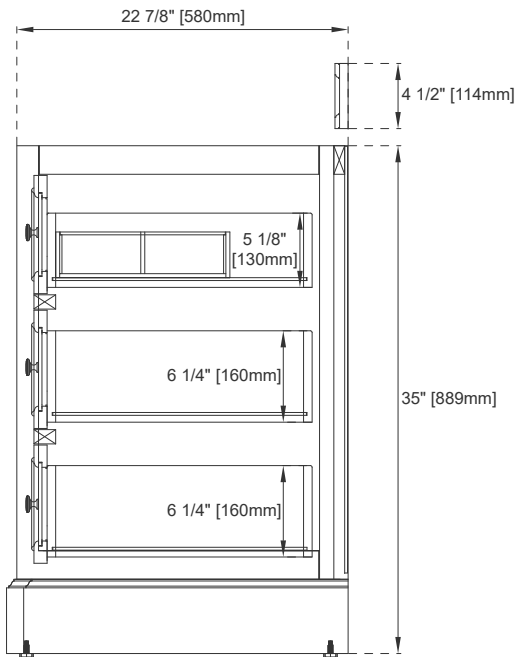

60" S DE SOTO VANITY

JAMES MARTIN
VANITIES

825-V60S-BW

Features and Materials

Solids: Yellow Poplar;
Panels: Plywood & MDF
Installation Type: Floor Standing
Number of Basins: One, with Optional 3cm Top
Vanity Top Included: NO, Optional 3cm Tops Available with Sinks
Overflow: Yes, Front Facing
Optional Wooden Backsplash
Number of Doors: One
Number of Drawers: Six
Assembly Type: Installation of Optional 3cm Top with Sink
Storage Tray: Yes, Faux Shagreen
USB/Power Component: YES (ETL5011080)
Cord Length: 6'6"
Drawer Box Material and Construction: 15mm Poplar/English Dovetail Joinery
Hardware Material and Finish: Zinc Alloy in Satin Nickel
Fits Drain Hole Size: 1 3/4"
Full Extension, Soft Close Glides
European Soft Close Hinges
Aluminum Laminate Drawer Liners
Adjustable Levelers

Dimension

Width: 61-1/4"
Depth: 23-1/2"
Height: 35"
Rough-In Height: 21-1/2"

60"S DE SOTO VANITY

JAMES MARTIN VANITIES

825-V60S-BW

Knob

Faux Shagreen Storage Tray

Top View

Front View

All dimensions are nominal

Diagrams are of cabinet only—James Martin Optional Countertops and sinks are not shown

Visit website for warranty and installation information
www.jamesmartinvanities.com

60" S DE SOTO VANITY

JAMES MARTIN VANITIES

825-V60S-BW

Side View 1

Side View 2

Back View

All dimensions are nominal

Diagrams are of cabinet only—James Martin Optional Countertops and sinks are not shown