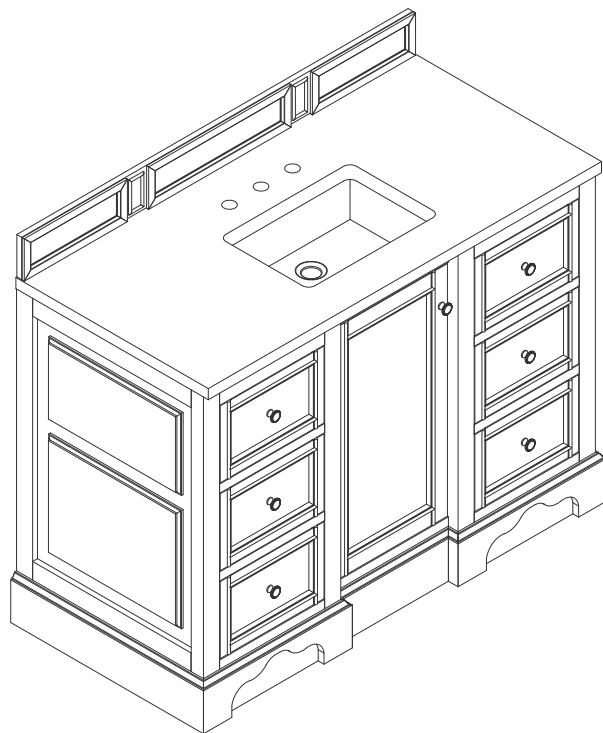

60" S DE SOTO VANITY

JAMES MARTIN
VANITIES

825-V60S-BW

Features and Materials

Solids: Yellow Poplar;
Panels: Plywood & MDF
Installation Type: Floor Standing
Number of Basins: One, with Optional 3cm Top
Vanity Top Included: NO, Optional 3cm Tops Available with Sinks
Overflow: Yes, Front Facing
Optional Wooden Backsplash
Number of Doors: One
Number of Drawers: Six
Assembly Type: Installation of Optional 3cm Top with Sink
Storage Tray: Yes, Faux Shagreen
USB/Power Component: YES (ETL5011080)
Cord Length: 6'6"
Drawer Box Material and Construction: 15mm Poplar/English Dovetail Joinery
Hardware Material and Finish: Zinc Alloy in Satin Nickel
Fits Drain Hole Size: 1 3/4"
Full Extension, Soft Close Glides
European Soft Close Hinges
Aluminum Laminate Drawer Liners
Adjustable Levelers

Dimension

Width: 61-1/4"
Depth: 23-1/2"
Height: 35"
Rough-In Height: 21-1/2"

60"S DE SOTO VANITY

JAMES MARTIN VANITIES

825-V60S-BW

Knob

Faux Shagreen Storage Tray

Top View

60" S DE SOTO VANITY

JAMES MARTIN VANITIES

825-V60S-BW

Side View 1

Side View 2

Back View

All dimensions are nominal

Diagrams are of cabinet only—James Martin Optional Countertops and sinks are not shown