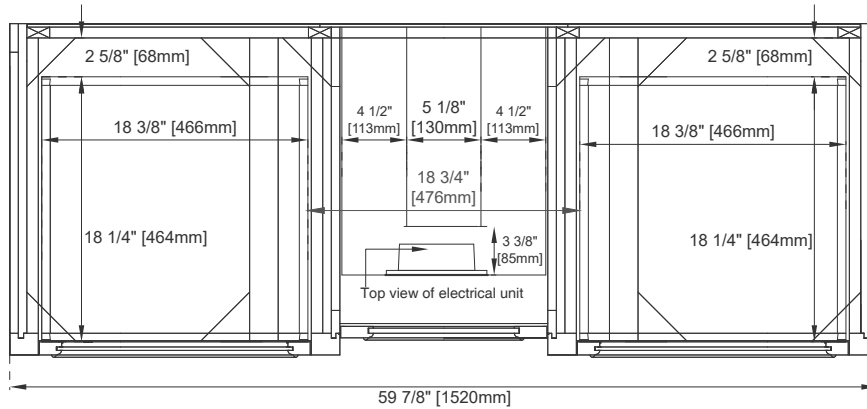

60" S DE SOTO VANITY

JAMES MARTIN
VANITIES

825-V60S-BW

Features and Materials

Solids: Yellow Poplar;
Panels: Plywood & MDF
Installation Type: Floor Standing
Number of Basins: One, with Optional 3cm Top
Vanity Top Included: NO, Optional 3cm Tops Available with Sinks
Overflow: Yes, Front Facing
Optional Wooden Backsplash
Number of Doors: One
Number of Drawers: Six
Assembly Type: Installation of Optional 3cm Top with Sink
Storage Tray: Yes, Faux Shagreen
USB/Power Component: YES (ETL5011080)
Cord Length: 6'6"
Drawer Box Material and Construction: 15mm Poplar/English Dovetail Joinery
Hardware Material and Finish: Zinc Alloy in Satin Nickel
Fits Drain Hole Size: 1 3/4"
Full Extension, Soft Close Glides
European Soft Close Hinges
Aluminum Laminate Drawer Liners
Adjustable Levelers

Dimension

Width: 61-1/4"
Depth: 23-1/2"
Height: 35"
Rough-In Height: 21-1/2"

60"S DE SOTO VANITY

JAMES MARTIN VANITIES

825-V60S-BW

Knob

Faux Shagreen Storage Tray

Top View

Front View

All dimensions are nominal

Diagrams are of cabinet only—James Martin Optional Countertops and sinks are not shown

Visit website for warranty and installation information
www.jamesmartinvanities.com

60" S DE SOTO VANITY

JAMES MARTIN VANITIES

825-V60S-BW

Side View 1

Side View 2

Back View

All dimensions are nominal

Diagrams are of cabinet only—James Martin Optional Countertops and sinks are not shown