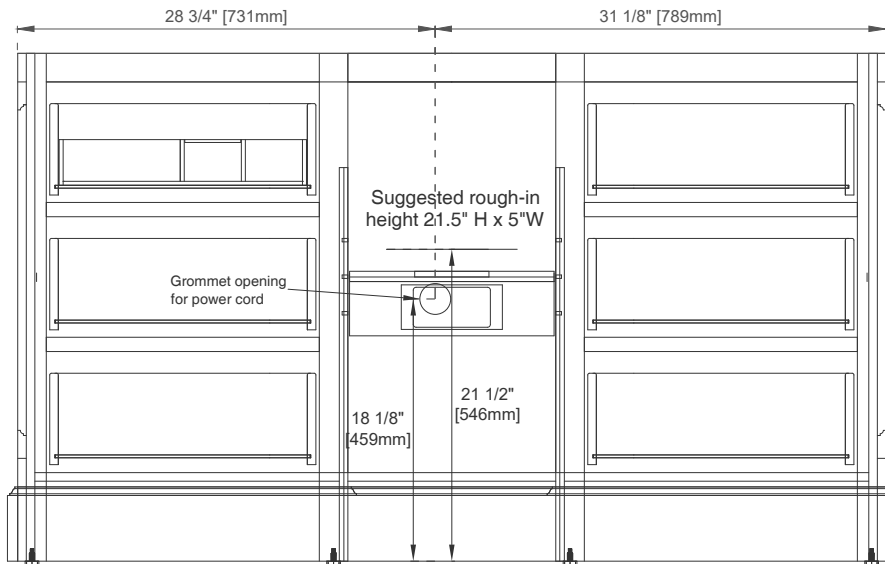

60" S DE SOTO VANITY

JAMES MARTIN
VANITIES

825-V60S-BW

Features and Materials

Solids: Yellow Poplar;
Panels: Plywood & MDF
Installation Type: Floor Standing
Number of Basins: One, with Optional 3cm Top
Vanity Top Included: NO, Optional 3cm Tops Available with Sinks
Overflow: Yes, Front Facing
Optional Wooden Backsplash
Number of Doors: One
Number of Drawers: Six
Assembly Type: Installation of Optional 3cm Top with Sink
Storage Tray: Yes, Faux Shagreen
USB/Power Component: YES (ETL5011080)
Cord Length: 6'6"
Drawer Box Material and Construction: 15mm Poplar/English Dovetail Joinery
Hardware Material and Finish: Zinc Alloy in Satin Nickel
Fits Drain Hole Size: 1 3/4"
Full Extension, Soft Close Glides
European Soft Close Hinges
Aluminum Laminate Drawer Liners
Adjustable Levelers

Dimension

Width: 61-1/4"
Depth: 23-1/2"
Height: 35"
Rough-In Height: 21-1/2"

60"S DE SOTO VANITY

JAMES MARTIN VANITIES

825-V60S-BW

Knob

Faux Shagreen Storage Tray

Top View

60" S DE SOTO VANITY

JAMES MARTIN VANITIES

825-V60S-BW

Side View 1

Side View 2

Back View

All dimensions are nominal

Diagrams are of cabinet only—James Martin Optional Countertops and sinks are not shown