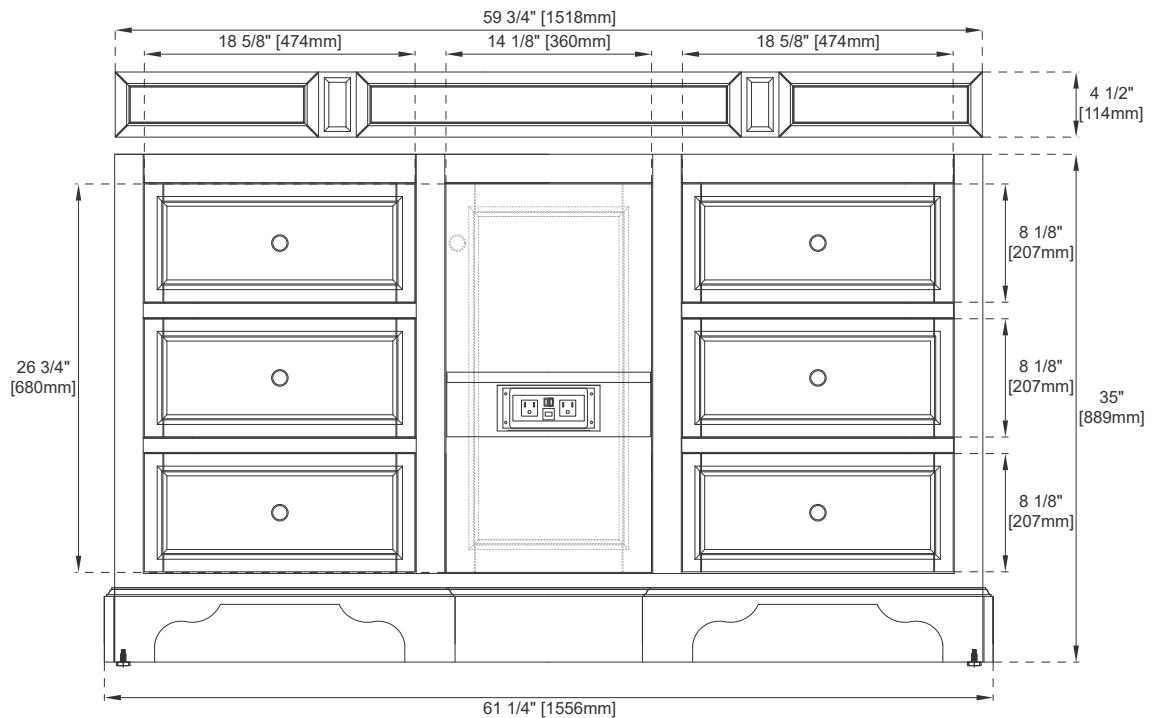

60" S DE SOTO VANITY

JAMES MARTIN
VANITIES

825-V60S-BW

Features and Materials

Solids: Yellow Poplar;
Panels: Plywood & MDF
Installation Type: Floor Standing
Number of Basins: One, with Optional 3cm Top
Vanity Top Included: NO, Optional 3cm Tops Available with Sinks
Overflow: Yes, Front Facing
Optional Wooden Backsplash
Number of Doors: One
Number of Drawers: Six
Assembly Type: Installation of Optional 3cm Top with Sink
Storage Tray: Yes, Faux Shagreen
USB/Power Component: YES (ETL5011080)
Cord Length: 6'6"
Drawer Box Material and Construction: 15mm Poplar/English Dovetail Joinery
Hardware Material and Finish: Zinc Alloy in Satin Nickel
Fits Drain Hole Size: 1 3/4"
Full Extension, Soft Close Glides
European Soft Close Hinges
Aluminum Laminate Drawer Liners
Adjustable Levelers

Dimension

Width: 61-1/4"
Depth: 23-1/2"
Height: 35"
Rough-In Height: 21-1/2"

60"S DE SOTO VANITY

JAMES MARTIN VANITIES

825-V60S-BW

Knob

Faux Shagreen Storage Tray

Top View

60" S DE SOTO VANITY

JAMES MARTIN VANITIES

825-V60S-BW

Side View 1

Side View 2

Back View

All dimensions are nominal

Diagrams are of cabinet only—James Martin Optional Countertops and sinks are not shown