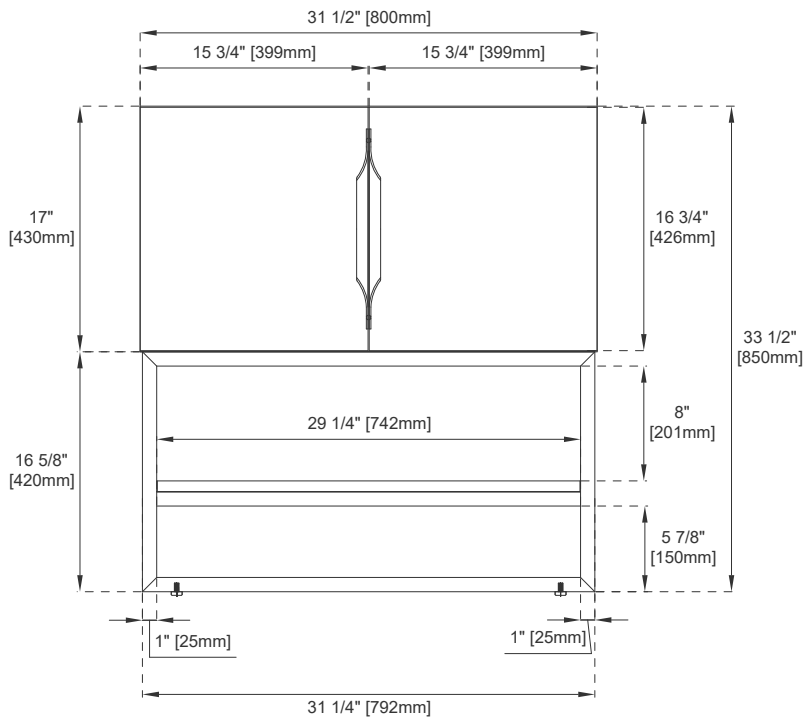

31.5" COLUMBIA VANITY and OPTIONAL BASE

JAMES MARTIN VANITIES

883-V31.5-GW 883-V31.5-AGR
883-V31.5-LTO

Shown with sinktop
(sold separately)

Features and Materials

Solids: Yellow Poplar
Metal Material: Stainless Steel
Veneers: AGR-Engineered Ash; LTO-Red Oak
Panels: Plywood
Installation Type: Floor Standing with Base or Wall Mounted
Number of Basins: One, Integrated Sinktop
Sinktop Included: NO, Sold Separately (CSP-S2418-WG)
Basin Overflow: YES
Metal Base Included: Optional, sold separately
Number of Doors: Two
Number of Drawers: 0
Number of Tip Outs: 0
Assembly Required: YES, Attach optional base and sinktop
Metal Base Material/ Finish: 304 Stainless Steel/Brushed Nickel/Matte Black/
Radiant Gold Color
Hardware Material/Finish: 304 Stainless Steel in Brushed Nickel/Matte
Black/Radiant Gold
Fits Drain Hole Size: 1-3/4"
European Soft Close Hinges

Dimension -Cabinet

Width:31-1/2"
Depth:15-3/8"
Height:17"
Rough-In Height: 23-1/4"

Dimensions-Cabinet w/ Base

Width:31-1/2"
Depth:15-3/8"
Height:33-1/2"
Rough-In Height: 23-1/4"

Visit website for warranty and installation information
www.jamesmartinvanities.com

31.5" COLUMBIA VANITY+BASE

JAMES MARTIN VANITIES

388-V31.5-AGR 388-V31.5-GW
388-V31.5-CFO 388-V31.5-LTO

Top View

Knob

Front View

All dimensions are nominal

Diagrams are of cabinet and base only-James Martin Optional integrated sinktops are not shown

Visit website for warranty and installation information
www.jamesmartinvanities.com

31.5" COLUMBIA VANITY+BASE

JAMES MARTIN VANITIES

388-V31.5-AGR 388-V31.5-GW
388-V31.5-CFO 388-V31.5-LTO

Side View

Back View