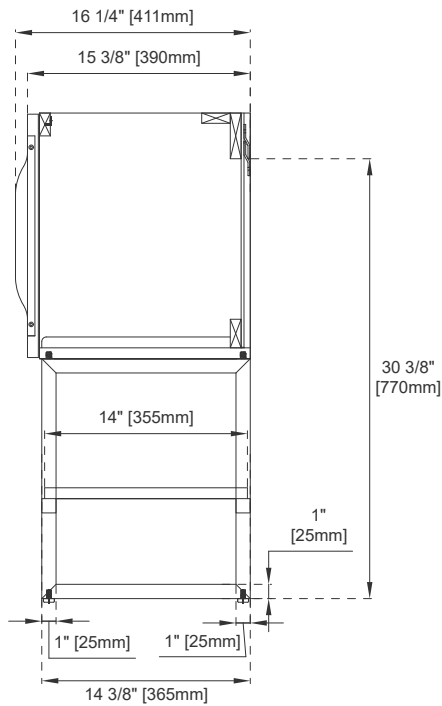

Dimension -Cabinet

Width:31-1/2"
Depth:15-3/8"
Height:17"
Rough-In Height: 23-1/4"

Dimensions-Cabinet w/ Base

Width:31-1/2"
Depth:15-3/8"
Height:33-1/2"
Rough-In Height: 23-1/4"

Visit website for warranty and installation information
www.jamesmartinvanities.com

31.5" COLUMBIA VANITY+BASE

JAMES MARTIN VANITIES

388-V31.5-AGR 388-V31.5-GW
388-V31.5-CFO 388-V31.5-LTO

Top View

Knob

Front View

All dimensions are nominal

Diagrams are of cabinet and base only-James Martin Optional integrated sinktops are not shown

Visit website for warranty and installation information
www.jamesmartinvanities.com

31.5" COLUMBIA VANITY+BASE

JAMES MARTIN VANITIES

388-V31.5-AGR 388-V31.5-GW
388-V31.5-CFO 388-V31.5-LTO

Side View

Back View

All dimensions are nominal

Diagrams are of cabinet and base only-James Martin Optional integrated sinktops are not shown

Visit website for warranty and installation information
www.jamesmartinvanities.com