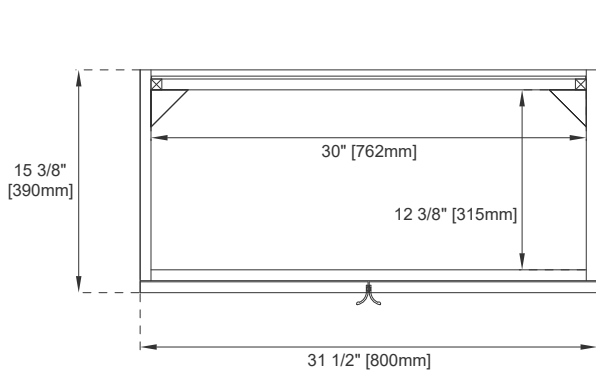

31.5" COLUMBIA VANITY and OPTIONAL BASE

JAMES MARTIN VANITIES

883-V31.5-GW 883-V31.5-AGR
883-V31.5-LTO

Shown with sinktop
(sold separately)

Features and Materials

Solids: Yellow Poplar
Metal Material: Stainless Steel
Veneers: AGR-Engineered Ash; LTO-Red Oak
Panels: Plywood
Installation Type: Floor Standing with Base or Wall Mounted
Number of Basins: One, Integrated Sinktop
Sinktop Included: NO, Sold Separately (CSP-S2418-WG)
Basin Overflow: YES
Metal Base Included: Optional, sold separately
Number of Doors: Two
Number of Drawers: 0
Number of Tip Outs: 0
Assembly Required: YES, Attach optional base and sinktop
Metal Base Material/ Finish: 304 Stainless Steel/Brushed Nickel/Matte Black/
Radiant Gold Color
Hardware Material/Finish: 304 Stainless Steel in Brushed Nickel/Matte
Black/Radiant Gold
Fits Drain Hole Size: 1-3/4"
European Soft Close Hinges

Dimension -Cabinet

Width:31-1/2"
Depth:15-3/8"
Height:17"
Rough-In Height: 23-1/4"

Dimensions-Cabinet w/ Base

Width:31-1/2"
Depth:15-3/8"
Height:33-1/2"
Rough-In Height: 23-1/4"

Visit website for warranty and installation information
www.jamesmartinvanities.com

31.5" COLUMBIA VANITY+BASE

JAMES MARTIN VANITIES

388-V31.5-AGR 388-V31.5-GW
388-V31.5-CFO 388-V31.5-LTO

Top View

Knob

Front View

All dimensions are nominal

Diagrams are of cabinet and base only-James Martin Optional integrated sinktops are not shown

Visit website for warranty and installation information
www.jamesmartinvanities.com

31.5" COLUMBIA VANITY+BASE

JAMES MARTIN VANITIES

388-V31.5-AGR 388-V31.5-GW
388-V31.5-CFO 388-V31.5-LTO

Side View

Back View