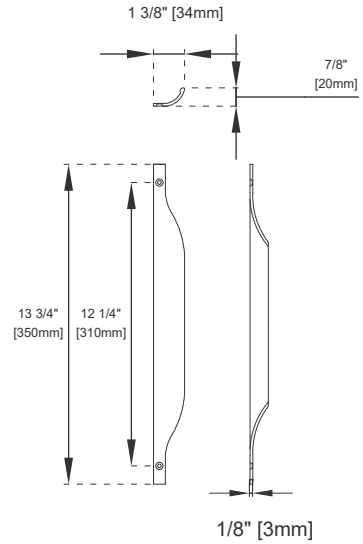

31.5" COLUMBIA VANITY and OPTIONAL BASE

JAMES MARTIN VANITIES

883-V31.5-GW 883-V31.5-AGR
883-V31.5-LTO

Shown with sinktop
(sold separately)

Features and Materials

Solids: Yellow Poplar
Metal Material: Stainless Steel
Veneers: AGR-Engineered Ash; LTO-Red Oak
Panels: Plywood
Installation Type: Floor Standing with Base or Wall Mounted
Number of Basins: One, Integrated Sinktop
Sinktop Included: NO, Sold Separately (CSP-S2418-WG)
Basin Overflow: YES
Metal Base Included: Optional, sold separately
Number of Doors: Two
Number of Drawers: 0
Number of Tip Outs: 0
Assembly Required: YES, Attach optional base and sinktop
Metal Base Material/ Finish: 304 Stainless Steel/Brushed Nickel/Matte Black/
Radiant Gold Color
Hardware Material/Finish: 304 Stainless Steel in Brushed Nickel/Matte
Black/Radiant Gold
Fits Drain Hole Size: 1-3/4"
European Soft Close Hinges

Dimension -Cabinet

Width:31-1/2"
Depth:15-3/8"
Height:17"
Rough-In Height: 23-1/4"

Dimensions-Cabinet w/ Base

Width:31-1/2"
Depth:15-3/8"
Height:33-1/2"
Rough-In Height: 23-1/4"

Visit website for warranty and installation information
www.jamesmartinvanities.com

31.5" COLUMBIA VANITY+BASE

JAMES MARTIN VANITIES

388-V31.5-AGR 388-V31.5-GW
388-V31.5-CFO 388-V31.5-LTO

Top View

Knob

Front View

All dimensions are nominal

Diagrams are of cabinet and base only-James Martin Optional integrated sinktops are not shown

Visit website for warranty and installation information
www.jamesmartinvanities.com

31.5" COLUMBIA VANITY+BASE

JAMES MARTIN VANITIES

388-V31.5-AGR 388-V31.5-GW
388-V31.5-CFO 388-V31.5-LTO

Side View

Back View