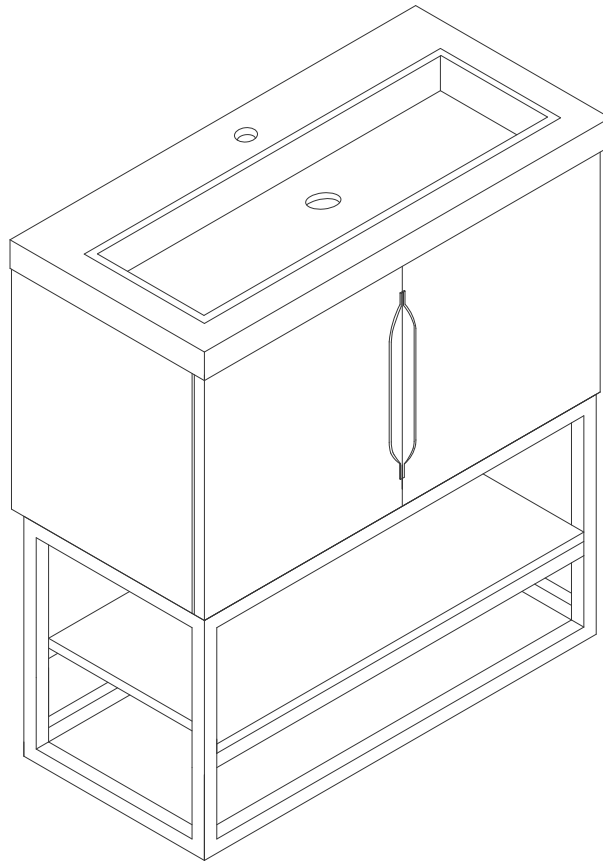

31.5" COLUMBIA VANITY and OPTIONAL BASE

JAMES MARTIN VANITIES

883-V31.5-GW 883-V31.5-AGR
883-V31.5-LTO

Shown with sinktop
(sold separately)

Features and Materials

Solids: Yellow Poplar
Metal Material: Stainless Steel
Veneers: AGR-Engineered Ash; LTO-Red Oak
Panels: Plywood
Installation Type: Floor Standing with Base or Wall Mounted
Number of Basins: One, Integrated Sinktop
Sinktop Included: NO, Sold Separately (CSP-S2418-WG)
Basin Overflow: YES
Metal Base Included: Optional, sold separately
Number of Doors: Two
Number of Drawers: 0
Number of Tip Outs: 0
Assembly Required: YES, Attach optional base and sinktop
Metal Base Material/ Finish: 304 Stainless Steel/Brushed Nickel/Matte Black/
Radiant Gold Color
Hardware Material/Finish: 304 Stainless Steel in Brushed Nickel/Matte
Black/Radiant Gold
Fits Drain Hole Size: 1-3/4"
European Soft Close Hinges

Dimension -Cabinet

Width:31-1/2"
Depth:15-3/8"
Height:17"
Rough-In Height: 23-1/4"

Dimensions-Cabinet w/ Base

Width:31-1/2"
Depth:15-3/8"
Height:33-1/2"
Rough-In Height: 23-1/4"

Visit website for warranty and installation information
www.jamesmartinvanities.com

31.5" COLUMBIA VANITY+BASE

JAMES MARTIN VANITIES

388-V31.5-AGR 388-V31.5-GW
388-V31.5-CFO 388-V31.5-LTO

Top View

Knob

Front View

All dimensions are nominal

Diagrams are of cabinet and base only-James Martin Optional integrated sinktops are not shown