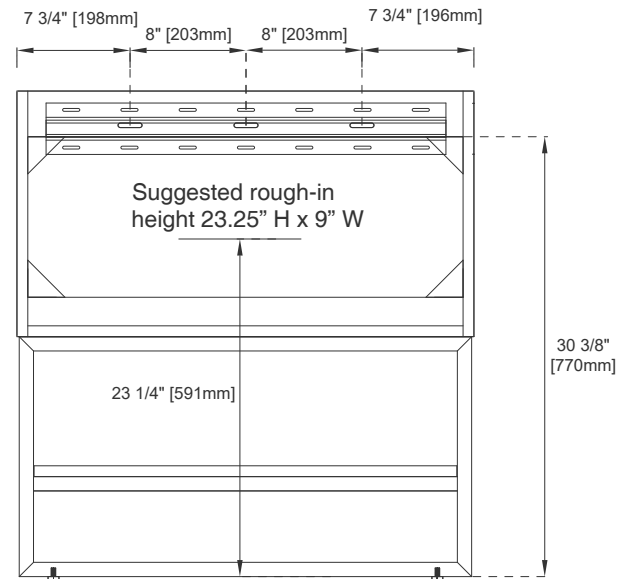

Dimension -Cabinet

Width:31-1/2"
Depth:15-3/8"
Height:17"
Rough-In Height: 23-1/4"

Dimensions-Cabinet w/ Base

Width:31-1/2"
Depth:15-3/8"
Height:33-1/2"
Rough-In Height: 23-1/4"

Visit website for warranty and installation information
www.jamesmartinvanities.com

31.5" COLUMBIA VANITY+BASE

JAMES MARTIN VANITIES

388-V31.5-AGR 388-V31.5-GW
388-V31.5-CFO 388-V31.5-LTO

Top View

Knob

Front View

All dimensions are nominal

Diagrams are of cabinet and base only-James Martin Optional integrated sinktops are not shown

Visit website for warranty and installation information
www.jamesmartinvanities.com

31.5" COLUMBIA VANITY+BASE

JAMES MARTIN VANITIES

388-V31.5-AGR 388-V31.5-GW
388-V31.5-CFO 388-V31.5-LTO

Side View

Back View

All dimensions are nominal

Diagrams are of cabinet and base only-James Martin Optional integrated sinktops are not shown

Visit website for warranty and installation information
www.jamesmartinvanities.com