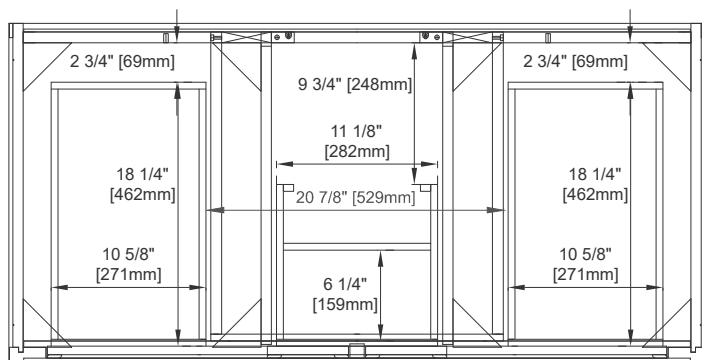

European Soft Close Hinges

Aluminum Laminate Drawer Liners

Adjustable Levelers

Dimension

Width: 47-7/8"

Depth: 23-1/4"

Height: 32-3/8"

Rough-In Height: 21-1/2"

48" CHICAGO VANITY

305-V48-GW

305-V48-SC

305-V48-WWW

JAMES MARTIN VANITIES

Top View

Knob

Front View

All dimensions are nominal

Diagrams are of cabinet only—James Martin Optional Countertops and sinks are not shown

Visit website for warranty and installation information
www.jamesmartinvanities.com

48" CHICAGO VANITY

305-V48-GW

305-V48-SC

305-V48-WWW

Side View 1

Side View 2

Back View

All dimensions are nominal

Diagrams are of cabinet only—James Martin Optional Countertops and sinks are not shown