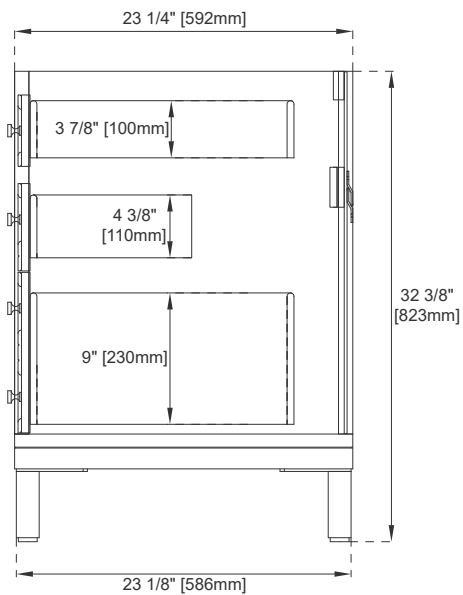

European Soft Close Hinges

Aluminum Laminate Drawer Liners

Adjustable Levelers

Dimension

Width: 47-7/8"

Depth: 23-1/4"

Height: 32-3/8"

Rough-In Height: 21-1/2"

48" CHICAGO VANITY

305-V48-GW

305-V48-SC

305-V48-WWW

JAMES MARTIN VANITIES

Top View

Knob

Front View

All dimensions are nominal

Diagrams are of cabinet only—James Martin Optional Countertops and sinks are not shown

Visit website for warranty and installation information
www.jamesmartinvanities.com

48" CHICAGO VANITY

305-V48-GW

305-V48-SC

305-V48-WWW

Side View 1

Side View 2

Back View

All dimensions are nominal

Diagrams are of cabinet only—James Martin Optional Countertops and sinks are not shown