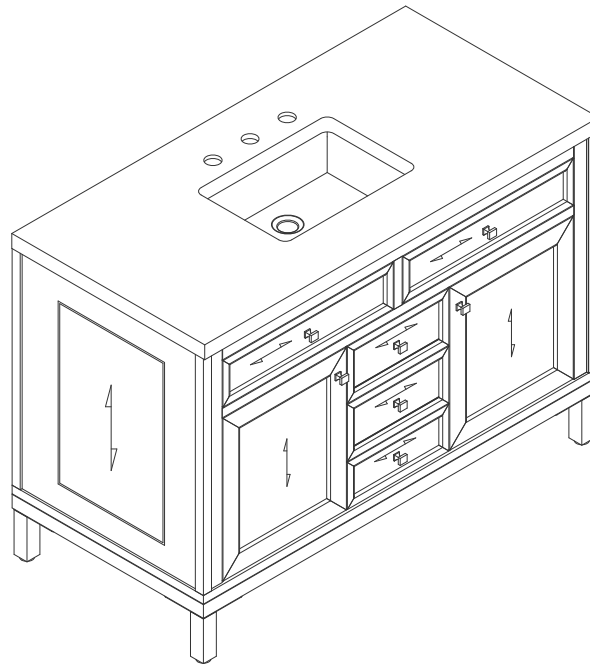

48" CHICAGO VANITY

305-V48-GW

305-V48-SC

305-V48-WWW

JAMES MARTIN
VANITIES

Features and Materials

Solids: GW/SC-Yellow Poplar;

WWW-Para Wood and Yellow Poplar

Veneers: WWW-Walnut

Panels: Plywood

Installation Type: Floor Standing with Legs or Wall Mounted

Number of Basins: One, with Optional 3cm Top

Vanity Top Included: NO, Optional 3cm Tops Available with Sinks

Basins Included: NO

Overflow: Yes, Front Facing

Number of Doors: Two

Number of Drawers: Four

Assembly Type: Installation of Legs and Optional 3cm Top

Assembly Type: Remove Legs to Wall Hang (hardware included)

European Soft Close Hinges

Aluminum Laminate Drawer Liners

Adjustable Levelers

Dimension

Width: 47-7/8"

Depth: 23-1/4"

Height: 32-3/8"

Rough-In Height: 21-1/2"