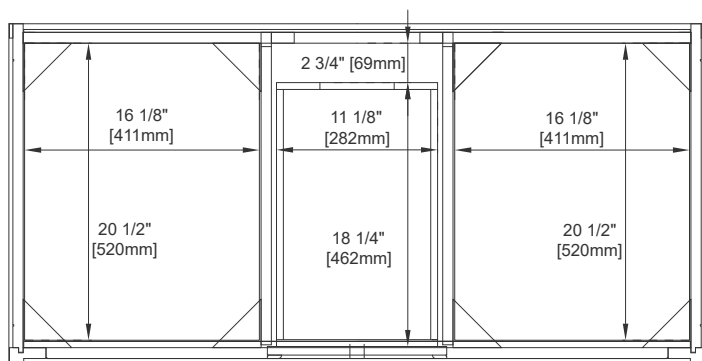

European Soft Close Hinges

Aluminum Laminate Drawer Liners

Adjustable Levelers

Dimension

Width: 47-7/8"

Depth: 23-1/4"

Height: 32-3/8"

Rough-In Height: 21-1/2"

48" CHICAGO VANITY

305-V48-GW

305-V48-SC

305-V48-WWW

JAMES MARTIN VANITIES

Top View

Knob

Front View

All dimensions are nominal

Diagrams are of cabinet only—James Martin Optional Countertops and sinks are not shown

Visit website for warranty and installation information
www.jamesmartinvanities.com

48" CHICAGO VANITY

305-V48-GW

305-V48-SC

305-V48-WWW

Side View 1

Side View 2

Back View

All dimensions are nominal

Diagrams are of cabinet only—James Martin Optional Countertops and sinks are not shown