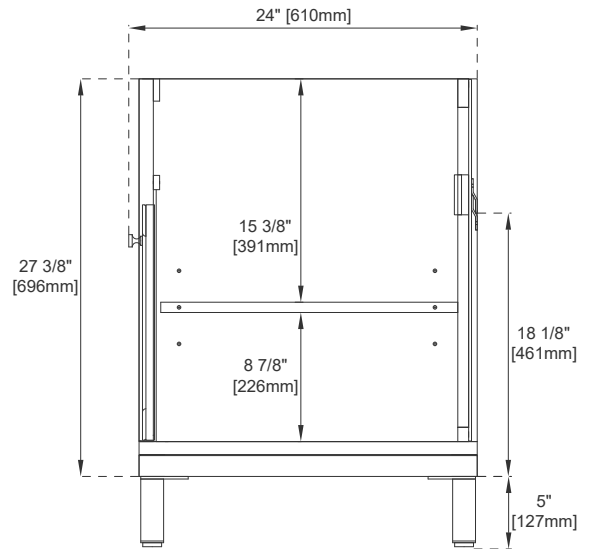

European Soft Close Hinges

Aluminum Laminate Drawer Liners

Adjustable Levelers

Dimension

Width: 47-7/8"

Depth: 23-1/4"

Height: 32-3/8"

Rough-In Height: 21-1/2"

48" CHICAGO VANITY

305-V48-GW

305-V48-SC

305-V48-WWW

JAMES MARTIN VANITIES

Top View

Knob

Front View

All dimensions are nominal

Diagrams are of cabinet only—James Martin Optional Countertops and sinks are not shown

Visit website for warranty and installation information
www.jamesmartinvanities.com

48" CHICAGO VANITY

305-V48-GW

305-V48-SC

305-V48-WWW

Side View 1

Side View 2

Back View

All dimensions are nominal

Diagrams are of cabinet only—James Martin Optional Countertops and sinks are not shown