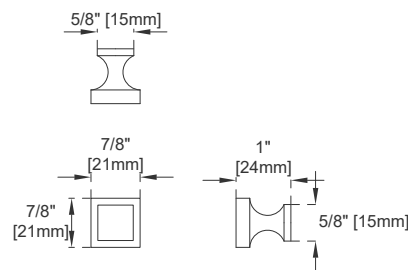

European Soft Close Hinges

Aluminum Laminate Drawer Liners

Adjustable Levelers

Dimension

Width: 47-7/8"

Depth: 23-1/4"

Height: 32-3/8"

Rough-In Height: 21-1/2"

48" CHICAGO VANITY

305-V48-GW

305-V48-SC

305-V48-WWW

JAMES MARTIN VANITIES

Top View

Knob

Front View

All dimensions are nominal

Diagrams are of cabinet only—James Martin Optional Countertops and sinks are not shown

Visit website for warranty and installation information
www.jamesmartinvanities.com

48" CHICAGO VANITY

305-V48-GW

305-V48-SC

305-V48-WWW

Side View 1

Side View 2

Back View

All dimensions are nominal

Diagrams are of cabinet only—James Martin Optional Countertops and sinks are not shown