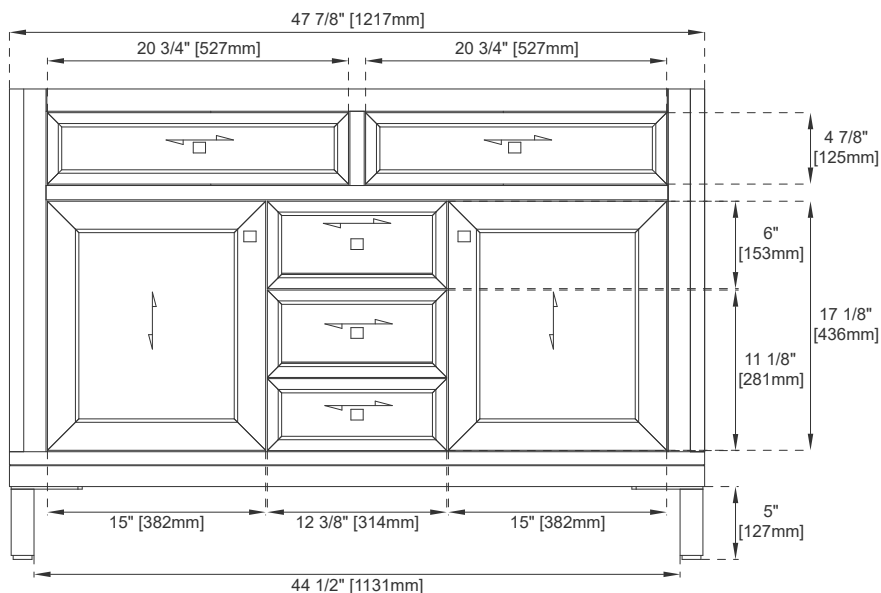

European Soft Close Hinges

Aluminum Laminate Drawer Liners

Adjustable Levelers

Dimension

Width: 47-7/8"

Depth: 23-1/4"

Height: 32-3/8"

Rough-In Height: 21-1/2"

48" CHICAGO VANITY

305-V48-GW

305-V48-SC

305-V48-WWW

JAMES MARTIN VANITIES

Top View

Knob

Front View

All dimensions are nominal

Diagrams are of cabinet only—James Martin Optional Countertops and sinks are not shown

Visit website for warranty and installation information
www.jamesmartinvanities.com

48" CHICAGO VANITY

305-V48-GW

305-V48-SC

305-V48-WWW

Side View 1

Side View 2

Back View

All dimensions are nominal

Diagrams are of cabinet only—James Martin Optional Countertops and sinks are not shown