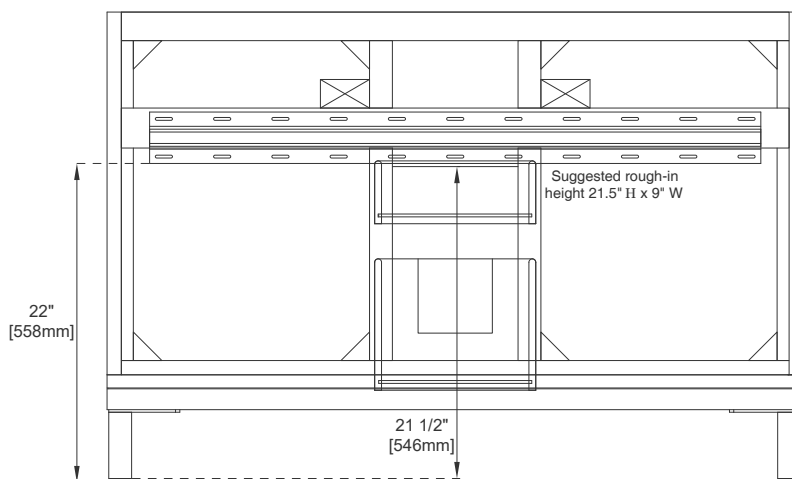

European Soft Close Hinges

Aluminum Laminate Drawer Liners

Adjustable Levelers

Dimension

Width: 47-7/8"

Depth: 23-1/4"

Height: 32-3/8"

Rough-In Height: 21-1/2"

48" CHICAGO VANITY

305-V48-GW

305-V48-SC

305-V48-WWW

JAMES MARTIN VANITIES

Top View

Knob

Front View

All dimensions are nominal

Diagrams are of cabinet only—James Martin Optional Countertops and sinks are not shown

Visit website for warranty and installation information
www.jamesmartinvanities.com

48" CHICAGO VANITY

305-V48-GW

305-V48-SC

305-V48-WWW

Side View 1

Side View 2

Back View

All dimensions are nominal

Diagrams are of cabinet only—James Martin Optional Countertops and sinks are not shown