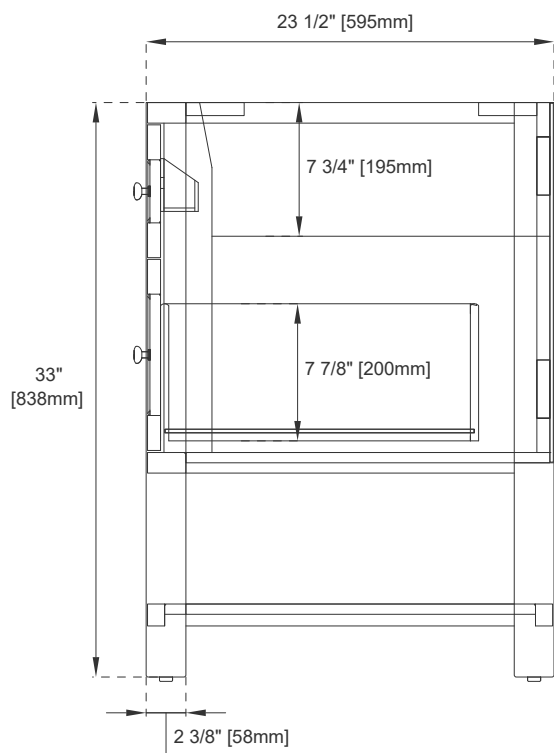

Number of Drawers: Two

Number of Tip Outs: Two

USB/Power Component: YES (ETL5011080)

Cord Length: 6'6"

Assembly Type: Installation of Optional 3cm Top with Sink

Drawer Box Material and Construction: 12mm Plywood/English Dovetail Joinery

European Soft Close Hinges

Aluminum Laminate Drawer Liners

Adjustable Levelers

Dimension

Width: 35-7/8"

Depth: 23-1/2"

Height: 33"

Rough-In Height: 21-1/2"

Visit website for warranty and installation information
www.jamesmartinvanities.com

36" BRECKENRIDGE VANITY

JAMES MARTIN VANITIES

330-V36-BW 330-V36-SC
330-V36-LNO 330-V36-WWO

Top View

Front View

Knob

All dimensions are nominal
Diagrams are of cabinet only—James Martin Optional Countertops and sinks are not shown

Visit website for warranty and installation information
www.jamesmartinvanities.com

36" BRECKENRIDGE VANITY

JAMES MARTIN VANITIES

330-V36-BW 330-V36-SC
330-V36-LNO 330-V36-WWO

Side View

Back View

All dimensions are nominal
Diagrams are of cabinet only—James Martin Optional Countertops and sinks are not shown