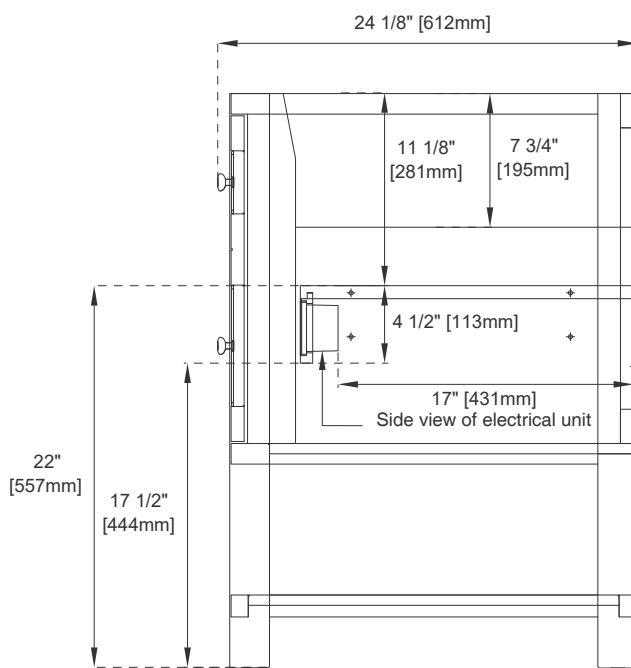

Number of Drawers: Two

Number of Tip Outs: Two

USB/Power Component: YES (ETL5011080)

Cord Length: 6'6"

Assembly Type: Installation of Optional 3cm Top with Sink

Drawer Box Material and Construction: 12mm Plywood/English Dovetail Joinery

European Soft Close Hinges

Aluminum Laminate Drawer Liners

Adjustable Levelers

Dimension

Width: 35-7/8"

Depth: 23-1/2"

Height: 33"

Rough-In Height: 21-1/2"

Visit website for warranty and installation information
www.jamesmartinvanities.com

36" BRECKENRIDGE VANITY

JAMES MARTIN VANITIES

330-V36-BW 330-V36-SC
330-V36-LNO 330-V36-WWO

Top View

Front View

Knob

All dimensions are nominal
Diagrams are of cabinet only—James Martin Optional Countertops and sinks are not shown

Visit website for warranty and installation information
www.jamesmartinvanities.com

36" BRECKENRIDGE VANITY

JAMES MARTIN VANITIES

330-V36-BW 330-V36-SC
330-V36-LNO 330-V36-WWO

Side View

Back View

All dimensions are nominal
Diagrams are of cabinet only—James Martin Optional Countertops and sinks are not shown