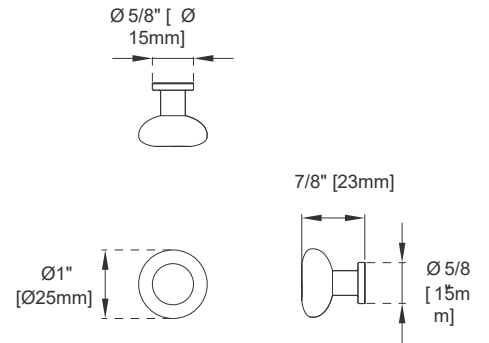

Number of Drawers: Two

Number of Tip Outs: Two

USB/Power Component: YES (ETL5011080)

Cord Length: 6'6"

Assembly Type: Installation of Optional 3cm Top with Sink

Drawer Box Material and Construction: 12mm Plywood/English Dovetail Joinery

European Soft Close Hinges

Aluminum Laminate Drawer Liners

Adjustable Levelers

Dimension

Width: 35-7/8"

Depth: 23-1/2"

Height: 33"

Rough-In Height: 21-1/2"

Visit website for warranty and installation information
www.jamesmartinvanities.com

36" BRECKENRIDGE VANITY

JAMES MARTIN VANITIES

330-V36-BW 330-V36-SC
330-V36-LNO 330-V36-WWO

Top View

Front View

Knob

All dimensions are nominal
Diagrams are of cabinet only—James Martin Optional Countertops and sinks are not shown

Visit website for warranty and installation information
www.jamesmartinvanities.com

36" BRECKENRIDGE VANITY

JAMES MARTIN VANITIES

330-V36-BW 330-V36-SC
330-V36-LNO 330-V36-WWO

Side View

Back View

All dimensions are nominal
Diagrams are of cabinet only—James Martin Optional Countertops and sinks are not shown