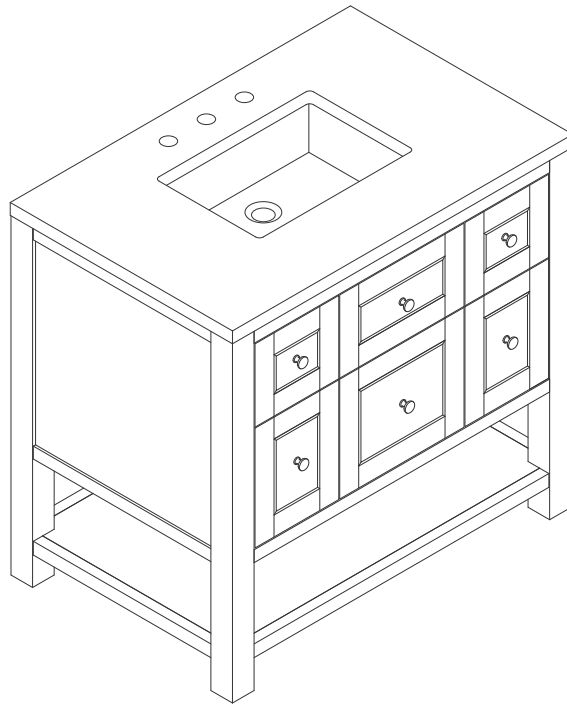

36" BRECKENRIDGE VANITY

JAMES MARTIN
VANITIES

330-V36-BW 330-V36-SC
330-V36-LNO 330-V36-WWO

Features and Materials

Solids: GW/SC-Yellow Poplar; LNO/WWO-Ash and Yellow Poplar

Veneers: LNO/WWO-Flat Cut Ash

Panels: Plywood

Installation Type: Floor Standing

Number of Basins: One, with Optional 3cm Top

Vanity Top Included: NO, Optional 3cm Tops Available with Sinks

Basins Included: NO

Overflow: Yes, Front Facing

Number of Doors: One

Number of Drawers: Two

Number of Tip Outs: Two

USB/Power Component: YES (ETL5011080)

Cord Length: 6'6"

Assembly Type: Installation of Optional 3cm Top with Sink

Drawer Box Material and Construction: 12mm Plywood/English Dovetail Joinery

European Soft Close Hinges

Aluminum Laminate Drawer Liners

Adjustable Levelers

Dimension

Width: 35-7/8"

Depth: 23-1/2"

Height: 33"

Rough-In Height: 21-1/2"