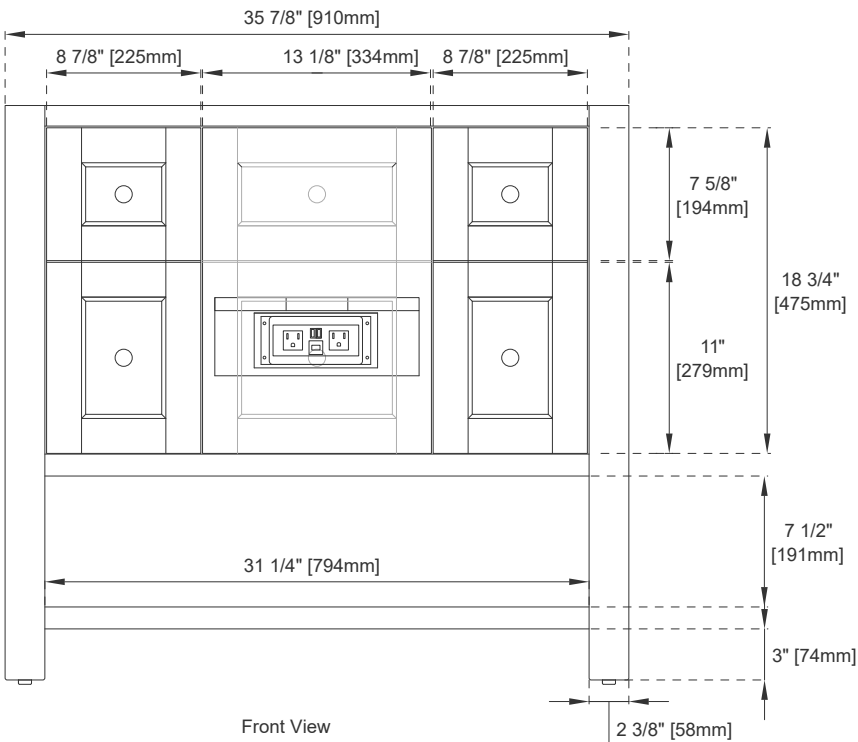

Number of Drawers: Two

Number of Tip Outs: Two

USB/Power Component: YES (ETL5011080)

Cord Length: 6'6"

Assembly Type: Installation of Optional 3cm Top with Sink

Drawer Box Material and Construction: 12mm Plywood/English Dovetail Joinery

European Soft Close Hinges

Aluminum Laminate Drawer Liners

Adjustable Levelers

Dimension

Width: 35-7/8"

Depth: 23-1/2"

Height: 33"

Rough-In Height: 21-1/2"

Visit website for warranty and installation information
www.jamesmartinvanities.com

36" BRECKENRIDGE VANITY

JAMES MARTIN VANITIES

330-V36-BW 330-V36-SC
330-V36-LNO 330-V36-WWO

Top View

Front View

Knob

All dimensions are nominal
Diagrams are of cabinet only—James Martin Optional Countertops and sinks are not shown

Visit website for warranty and installation information
www.jamesmartinvanities.com

36" BRECKENRIDGE VANITY

JAMES MARTIN VANITIES

330-V36-BW 330-V36-SC
330-V36-LNO 330-V36-WWO

Side View

Back View

All dimensions are nominal
Diagrams are of cabinet only—James Martin Optional Countertops and sinks are not shown