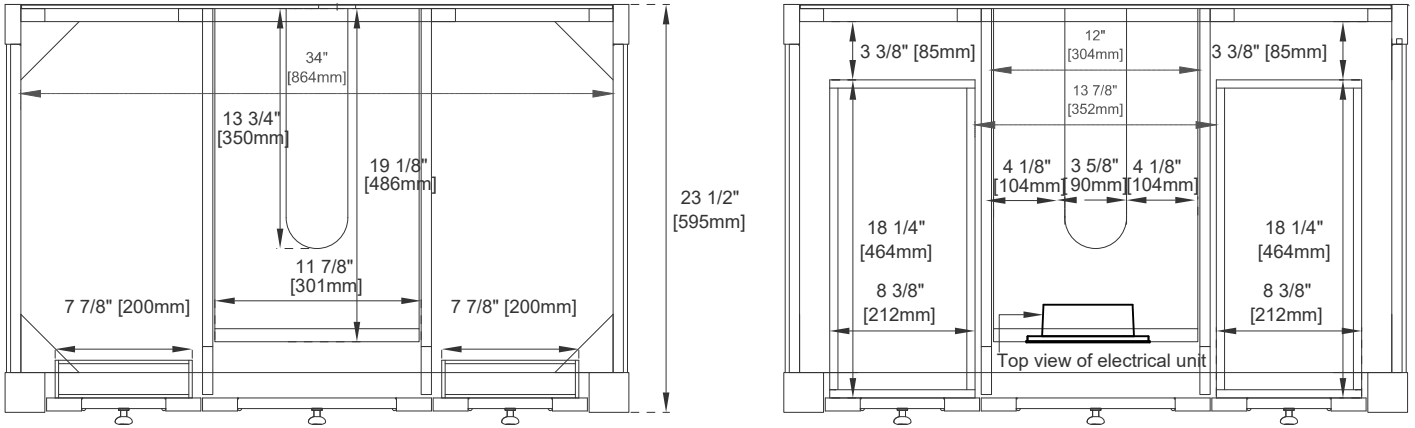

Number of Drawers: Two

Number of Tip Outs: Two

USB/Power Component: YES (ETL5011080)

Cord Length: 6'6"

Assembly Type: Installation of Optional 3cm Top with Sink

Drawer Box Material and Construction: 12mm Plywood/English Dovetail Joinery

European Soft Close Hinges

Aluminum Laminate Drawer Liners

Adjustable Levelers

Dimension

Width: 35-7/8"

Depth: 23-1/2"

Height: 33"

Rough-In Height: 21-1/2"

Visit website for warranty and installation information
www.jamesmartinvanities.com

36" BRECKENRIDGE VANITY

JAMES MARTIN VANITIES

330-V36-BW 330-V36-SC
330-V36-LNO 330-V36-WWO

Top View

Front View

Knob

All dimensions are nominal
Diagrams are of cabinet only—James Martin Optional Countertops and sinks are not shown