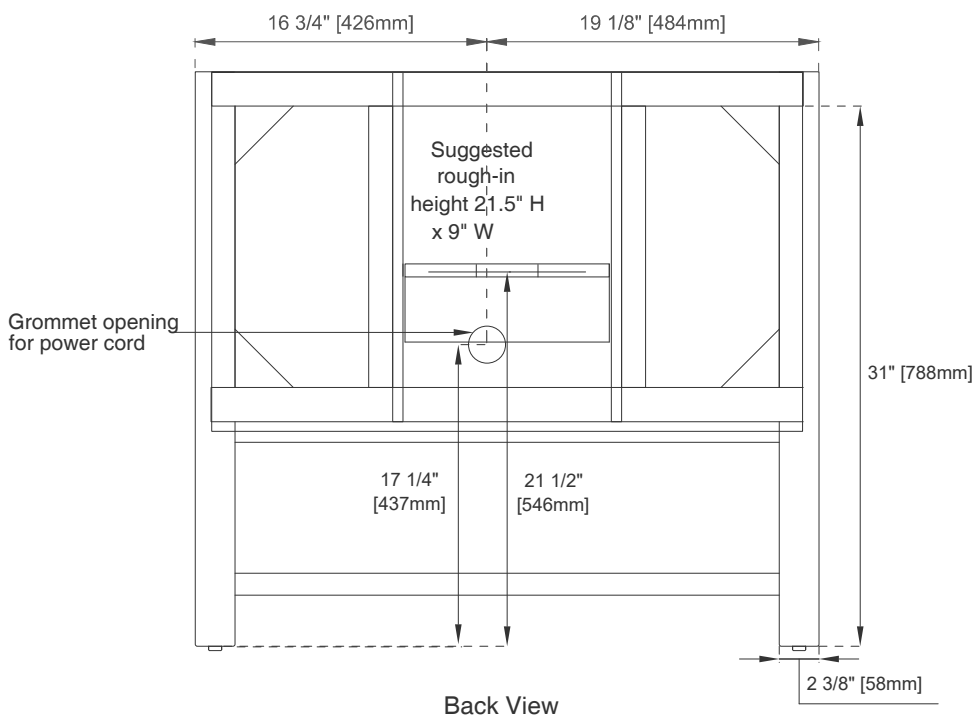

Number of Drawers: Two

Number of Tip Outs: Two

USB/Power Component: YES (ETL5011080)

Cord Length: 6'6"

Assembly Type: Installation of Optional 3cm Top with Sink

Drawer Box Material and Construction: 12mm Plywood/English Dovetail Joinery

European Soft Close Hinges

Aluminum Laminate Drawer Liners

Adjustable Levelers

Dimension

Width: 35-7/8"

Depth: 23-1/2"

Height: 33"

Rough-In Height: 21-1/2"

Visit website for warranty and installation information
www.jamesmartinvanities.com

36" BRECKENRIDGE VANITY

JAMES MARTIN VANITIES

330-V36-BW 330-V36-SC
330-V36-LNO 330-V36-WWO

Top View

Front View

Knob

All dimensions are nominal
Diagrams are of cabinet only—James Martin Optional Countertops and sinks are not shown

Visit website for warranty and installation information
www.jamesmartinvanities.com

36" BRECKENRIDGE VANITY

JAMES MARTIN VANITIES

330-V36-BW 330-V36-SC
330-V36-LNO 330-V36-WWO

Side View

Back View

All dimensions are nominal
Diagrams are of cabinet only—James Martin Optional Countertops and sinks are not shown