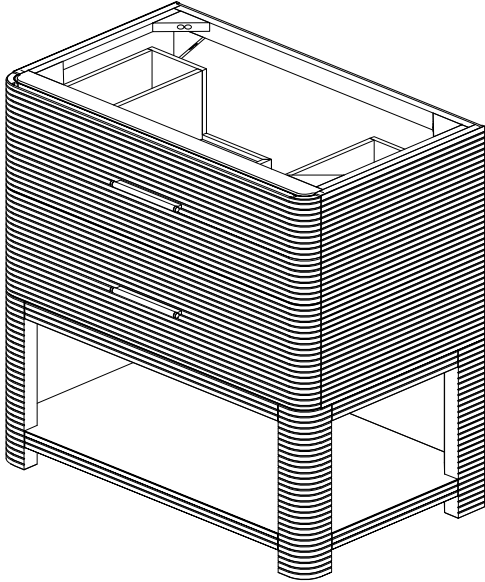

### 36" Lucian Single Vanity

D704-V36-CBO

### 36" Lucian Single Vanity

#### Details and Features

- Solids: Ash
- Veneers: Ash
- Panels: Moisture Resistant MDF
- Installation Type: Free Standing
- Number of Doors: 0
- Number of Drawers: 2
- Top Drawer: Left and Right Storage Compartments and center U-shaped tray style storage underneath the sink area
- Bottom Drawer: U-Shaped drawer to accommodate plumbing
- Assembly Type: Cabinet comes fully assembled
- Assembly Type: Install Drawer Pulls
- Removable organizer with aluminum laminate liner
- Drawer Boxes: Ash veneer over Marine MDF
- English Dovetail joinery
- Aluminum Laminate Drawer Liners
- Hardware Material/Finish: Stainless Steel/Champagne Brass
- Full Extension, Soft Close Glides
- Adjustable levelers
- Vanity Top: Not Included – Optional 3cm Tops available
- Number of Basins: 1
- (included with optional countertop purchase)

#### Dimension

- Width: 35-3/4" (908mm)
- Depth: 21-3/8" (543mm)
- Height: 34-7/8" (884 mm)
- Rough-In: 21" (534mm)