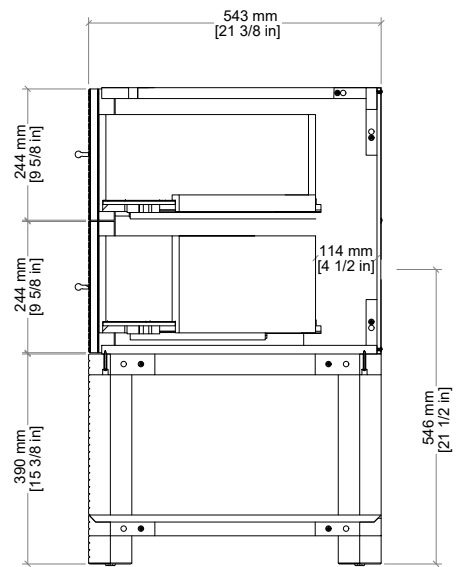

#### Dimension

- Width: 35-3/4" (908mm)
- Depth: 21-3/8" (543mm)
- Height: 34-7/8" (884 mm)
- Rough-In: 21" (534mm)

### 36" Lucian Single Vanity

D704-V36-CBO

Font View

Side View

All dimensions are nominal

Diagrams are of cabinet only-James Martin Optional Countertops and sinks are not shown

Visit website for warranty and installation information

### 36" Lucian Single Vanity

D704-V36-CBO

Top View

Front View

Side View

All dimensions are nominal

Diagrams are of cabinet only-James Martin Optional Countertops and sinks are not shown

Visit website for warranty and installation information