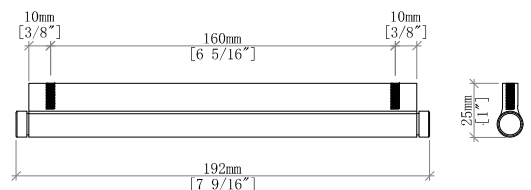

Drawer Pulls

Visit website for warranty and installation information

<http://www.jamesmartinvanities.com>