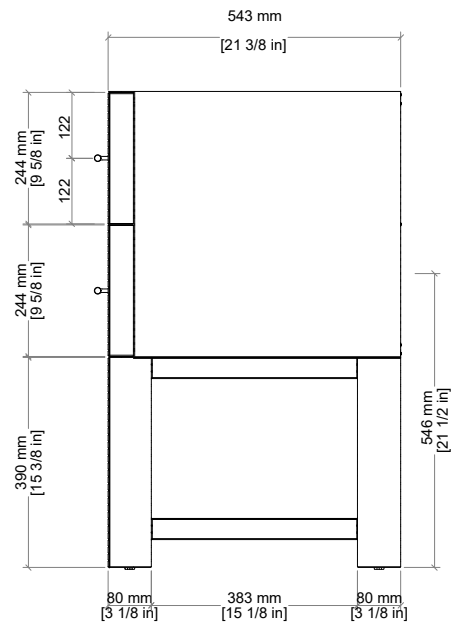

### 36" Lucian Single Vanity

#### Dimension

- Width: 35-3/4" (908mm)
- Depth: 21-3/8" (543mm)
- Height: 34-7/8" (884 mm)
- Rough-In: 21" (534mm)

### 36" Lucian Single Vanity

D704-V36-CBO

Font View

Side View

All dimensions are nominal

Diagrams are of cabinet only-James Martin Optional Countertops and sinks are not shown

Visit website for warranty and installation information

### 36" Lucian Single Vanity

D704-V36-CBO

Top View

Front View

Side View

All dimensions are nominal

Diagrams are of cabinet only-James Martin Optional Countertops and sinks are not shown

Visit website for warranty and installation information