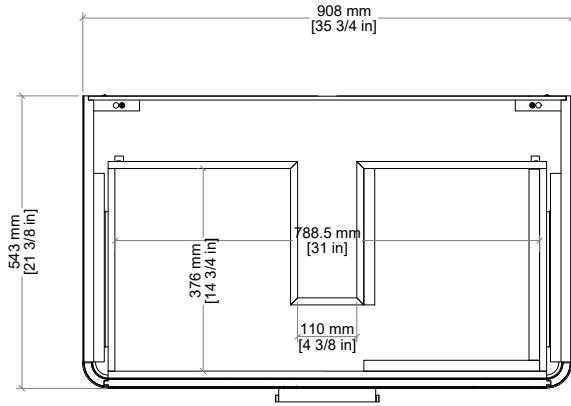

### 36" Lucian Single Vanity

#### Dimension

- Width: 35-3/4" (908mm)
- Depth: 21-3/8" (543mm)
- Height: 34-7/8" (884 mm)
- Rough-In: 21" (534mm)

### 36" Lucian Single Vanity

D704-V36-CBO

Font View

Side View

All dimensions are nominal

Diagrams are of cabinet only-James Martin Optional Countertops and sinks are not shown

Visit website for warranty and installation information

### 36" Lucian Single Vanity

D704-V36-CBO

Top View

Front View

Side View

All dimensions are nominal

Diagrams are of cabinet only-James Martin Optional Countertops and sinks are not shown

Visit website for warranty and installation information