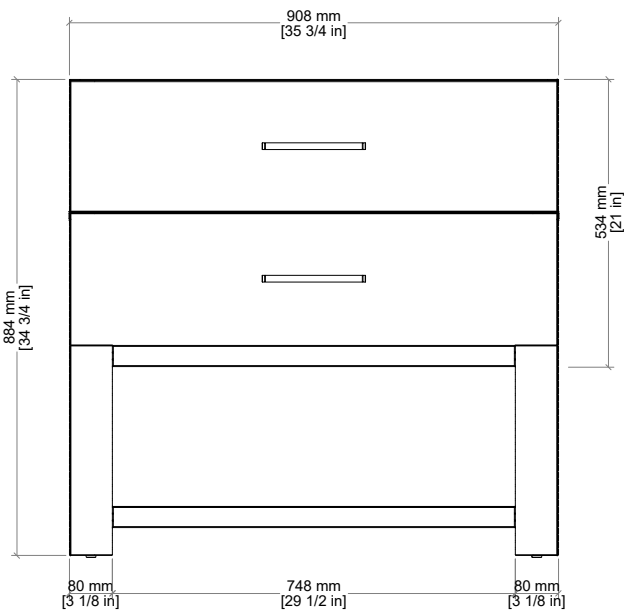

#### Details and Features

- Solids: Ash
- Veneers: Ash
- Panels: Moisture Resistant MDF
- Installation Type: Free Standing
- Number of Doors: 0
- Number of Drawers: 2
- Top Drawer: Left and Right Storage Compartments and center U-shaped tray style storage underneath the sink area
- Bottom Drawer: U-Shaped drawer to accommodate plumbing
- Assembly Type: Cabinet comes fully assembled
- Assembly Type: Install Drawer Pulls
- Removable organizer with aluminum laminate liner
- Drawer Boxes: Ash veneer over Marine MDF
- English Dovetail joinery
- Aluminum Laminate Drawer Liners
- Hardware Material/Finish: Stainless Steel/Champagne Brass
- Full Extension, Soft Close Glides
- Adjustable levelers
- Vanity Top: Not Included – Optional 3cm Tops available
- Number of Basins: 1
- (included with optional countertop purchase)

#### Dimension

- Width: 35-3/4" (908mm)
- Depth: 21-3/8" (543mm)
- Height: 34-7/8" (884 mm)
- Rough-In: 21" (534mm)

### 36" Lucian Single Vanity

D704-V36-CBO

Font View

Side View

All dimensions are nominal

Diagrams are of cabinet only-James Martin Optional Countertops and sinks are not shown

Visit website for warranty and installation information

### 36" Lucian Single Vanity

D704-V36-CBO

Top View

Front View

Side View

All dimensions are nominal

Diagrams are of cabinet only-James Martin Optional Countertops and sinks are not shown

Visit website for warranty and installation information