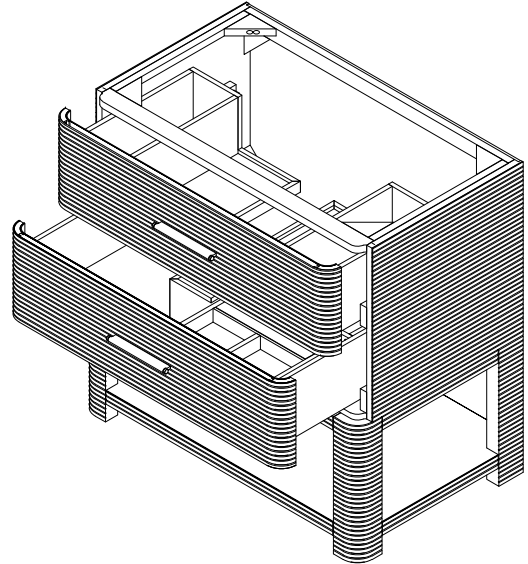

### 36" Lucian Single Vanity

D704-V36-CBO

### 36" Lucian Single Vanity

#### Details and Features

- Solids: Ash
- Veneers: Ash
- Panels: Moisture Resistant MDF
- Installation Type: Free Standing
- Number of Doors: 0
- Number of Drawers: 2
- Top Drawer: Left and Right Storage Compartments and center U-shaped tray style storage underneath the sink area
- Bottom Drawer: U-Shaped drawer to accommodate plumbing
- Assembly Type: Cabinet comes fully assembled
- Assembly Type: Install Drawer Pulls
- Removable organizer with aluminum laminate liner
- Drawer Boxes: Ash veneer over Marine MDF
- English Dovetail joinery
- Aluminum Laminate Drawer Liners
- Hardware Material/Finish: Stainless Steel/Champagne Brass
- Full Extension, Soft Close Glides
- Adjustable levelers
- Vanity Top: Not Included – Optional 3cm Tops available
- Number of Basins: 1
- (included with optional countertop purchase)

#### Dimension

- Width: 35-3/4" (908mm)
- Depth: 21-3/8" (543mm)
- Height: 34-7/8" (884 mm)
- Rough-In: 21" (534mm)