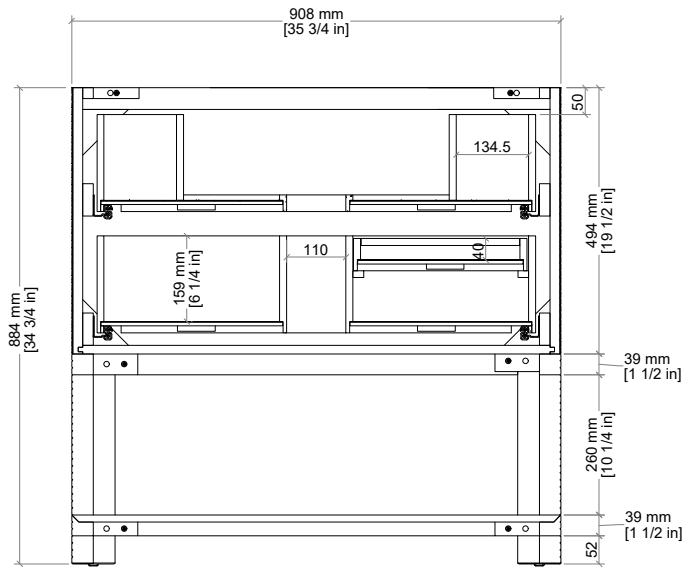

### 36" Lucian Single Vanity

#### Dimension

- Width: 35-3/4" (908mm)
- Depth: 21-3/8" (543mm)
- Height: 34-7/8" (884 mm)
- Rough-In: 21" (534mm)

### 36" Lucian Single Vanity

D704-V36-CBO

Font View

Side View

All dimensions are nominal

Diagrams are of cabinet only-James Martin Optional Countertops and sinks are not shown

Visit website for warranty and installation information

### 36" Lucian Single Vanity

D704-V36-CBO

Top View

Front View

Side View

All dimensions are nominal

Diagrams are of cabinet only-James Martin Optional Countertops and sinks are not shown

Visit website for warranty and installation information