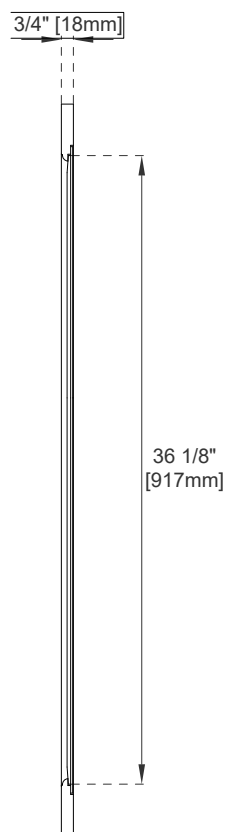

48" CHICAGO MIRROR

JAMES MARTIN
VANITIES

305-M48-WWW

Features and Materials

Solids: Para Wood
Panels: Plywood
Installation Type: Wall Mounted
Bevel on Mirror: 1"
Options to hang-Vertical or Horizontal

Dimension

Width: 48"
Depth: 3/4"
Height: 42"

Visit website for warranty and installation information
www.jamesmartinvanities.com

48" CHICAGO MIRROR

JAMES MARTIN VANITIES

305-M48-WWW

Top View

Front View

Side View

All dimensions are nominal

Visit website for warranty and installation information
www.jamesmartinvanities.com