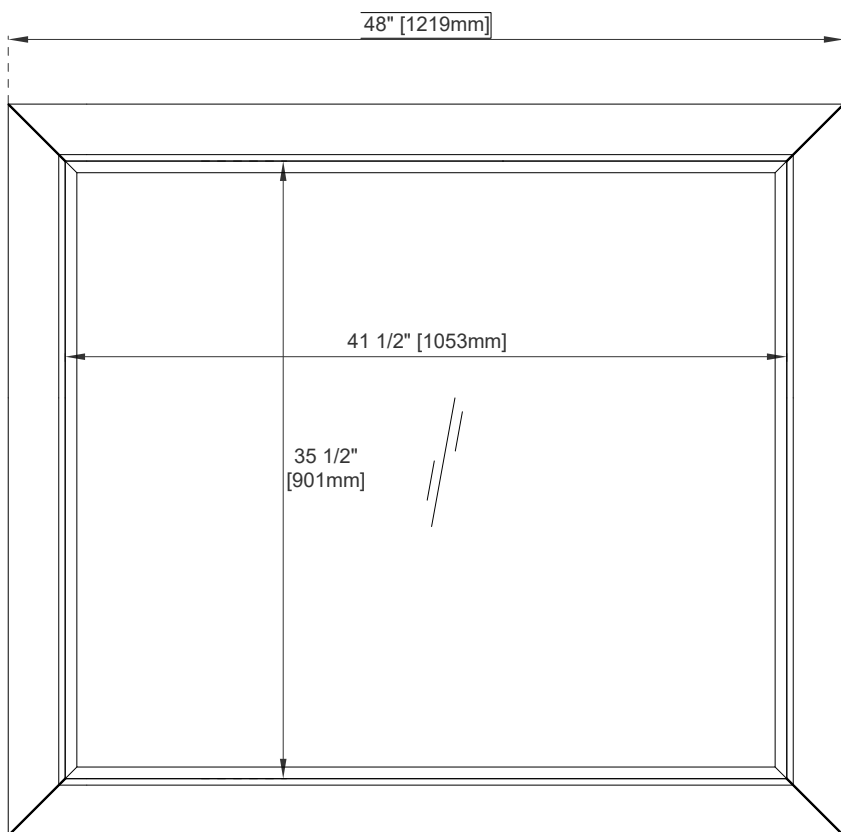

48" CHICAGO MIRROR

JAMES MARTIN
VANITIES

305-M48-WWW

Features and Materials

Solids: Para Wood
Panels: Plywood
Installation Type: Wall Mounted
Bevel on Mirror: 1"
Options to hang-Vertical or Horizontal

Dimension

Width: 48"
Depth: 3/4"
Height: 42"

Visit website for warranty and installation information
www.jamesmartinvanities.com

48" CHICAGO MIRROR

JAMES MARTIN VANITIES

305-M48-WWW

Top View

Front View

Side View

All dimensions are nominal

Visit website for warranty and installation information
www.jamesmartinvanities.com