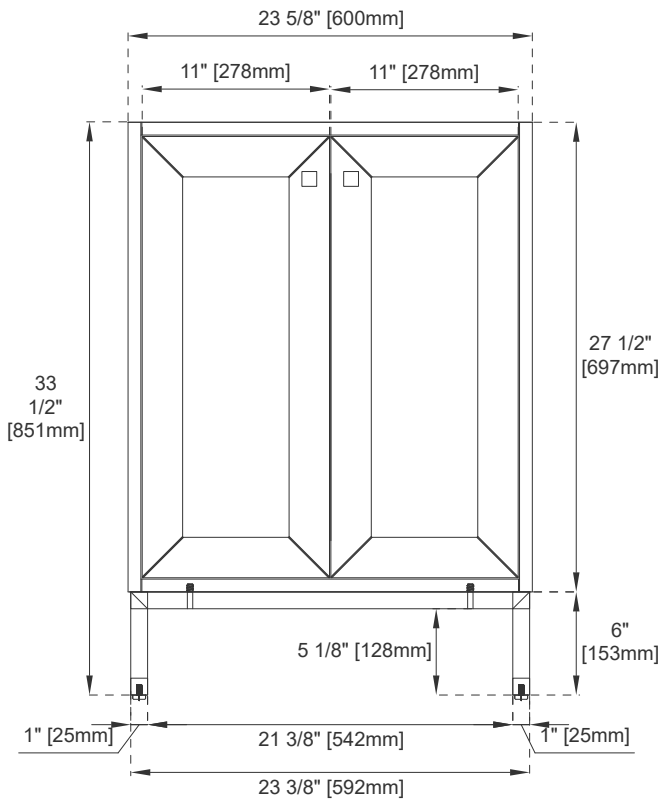

Fits Drain Hole Size: 1-3/4"

European Soft Close Hinges

Adjustable Levelers

### Dimension

Width: 23 5/8"

Depth: 18 1/8"

Height: 33 1/2"

Rough-In Height: 21-1/2"

Visit website for warranty and installation information

[www.jamesmartinvanities.com](http://www.jamesmartinvanities.com)

24" CHIANTI VANITY+BASE  
 E303-V24-GW  
 E303-V24-MG  
 E303-V24-WW

**JAMES MARTIN**  
**VANITIES**

Top View

Knob

Front View

All dimensions are nominal

Diagrams are of cabinet only—James Martin Optional integrated sinktops are not shown

Side View 1

Side View 2

Back View

All dimensions are nominal

Diagrams are of cabinet only—James Martin Optional integrated sinktops are not shown

Visit website for warranty and installation information  
[www.jamesmartinvanities.com](http://www.jamesmartinvanities.com)