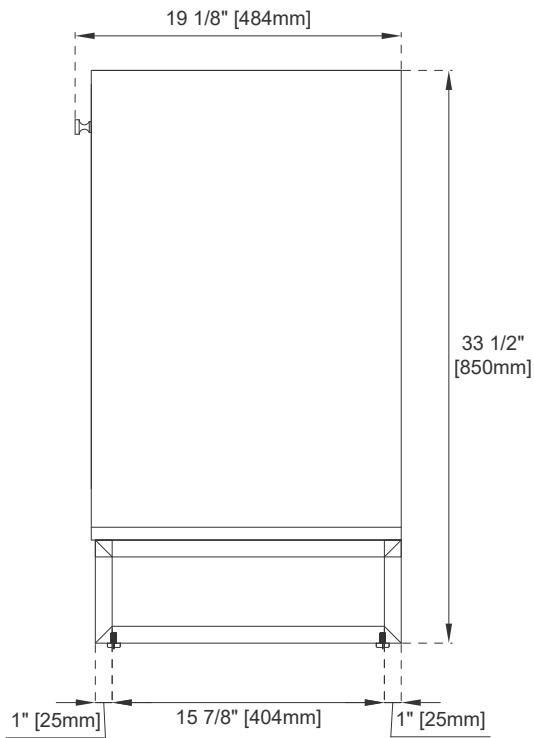

Fits Drain Hole Size: 1-3/4"

European Soft Close Hinges

Adjustable Levelers

### Dimension

Width: 23 5/8"

Depth: 18 1/8"

Height: 33 1/2"

Rough-In Height: 21-1/2"

Visit website for warranty and installation information

[www.jamesmartinvanities.com](http://www.jamesmartinvanities.com)

24" CHIANTI VANITY+BASE  
 E303-V24-GW  
 E303-V24-MG  
 E303-V24-WW

**JAMES MARTIN**  
**VANITIES**

Top View

Knob

Front View

All dimensions are nominal

Diagrams are of cabinet only—James Martin Optional integrated sinktops are not shown

Side View 1

Side View 2

Back View

All dimensions are nominal

Diagrams are of cabinet only—James Martin Optional integrated sinktops are not shown

Visit website for warranty and installation information  
[www.jamesmartinvanities.com](http://www.jamesmartinvanities.com)