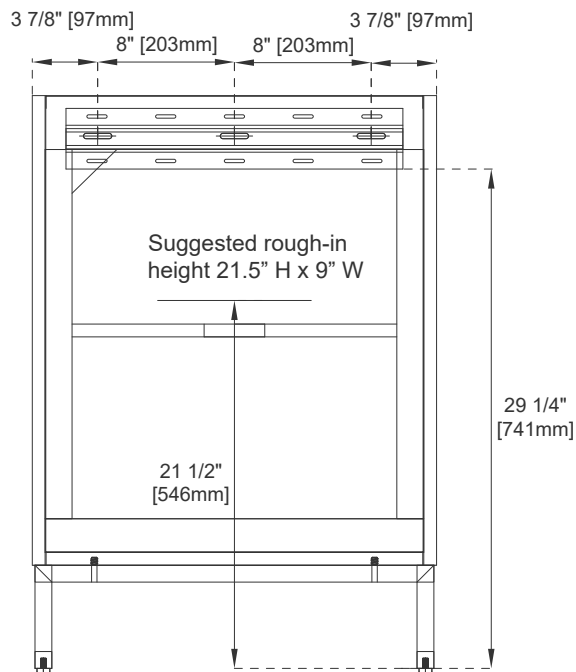

### Dimension

Width: 23 5/8"

Depth: 18 1/8"

Height: 33 1/2"

Rough-In Height: 21-1/2"

Visit website for warranty and installation information

[www.jamesmartinvanities.com](http://www.jamesmartinvanities.com)

24" CHIANTI VANITY+BASE  
 E303-V24-GW  
 E303-V24-MG  
 E303-V24-WW

**JAMES MARTIN**  
**VANITIES**

Top View

Knob

Front View

All dimensions are nominal

Diagrams are of cabinet only—James Martin Optional integrated sinktops are not shown

Visit website for warranty and installation information  
[www.jamesmartinvanities.com](http://www.jamesmartinvanities.com)

24" CHIANTI VANITY+BASE  
 E303-V24-GW  
 E303-V24-MG  
 E303-V24-WW

**JAMES MARTIN**  
**VANITIES**

Side View 1

Side View 2

Back View

All dimensions are nominal

Diagrams are of cabinet only—James Martin Optional integrated sinktops are not shown

Visit website for warranty and installation information  
[www.jamesmartinvanities.com](http://www.jamesmartinvanities.com)