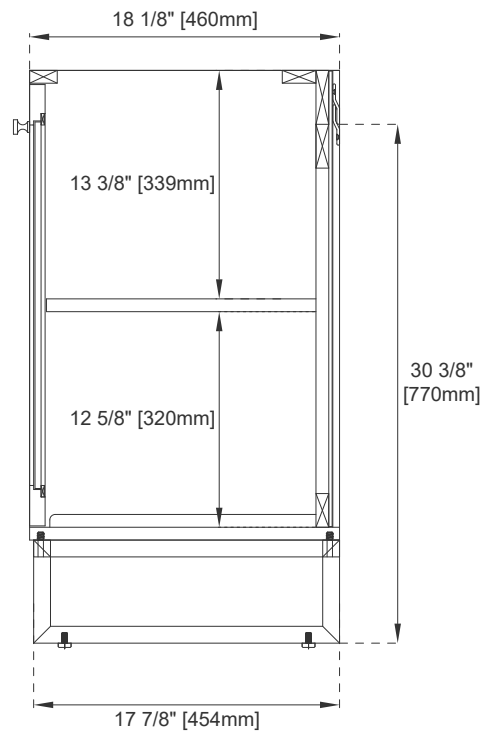

Fits Drain Hole Size: 1-3/4"

European Soft Close Hinges

Adjustable Levelers

### Dimension

Width: 23 5/8"

Depth: 18 1/8"

Height: 33 1/2"

Rough-In Height: 21-1/2"

Visit website for warranty and installation information

[www.jamesmartinvanities.com](http://www.jamesmartinvanities.com)

24" CHIANTI VANITY+BASE  
 E303-V24-GW  
 E303-V24-MG  
 E303-V24-WW

**JAMES MARTIN**  
**VANITIES**

Top View

Knob

Front View

All dimensions are nominal

Diagrams are of cabinet only—James Martin Optional integrated sinktops are not shown

Side View 1

Side View 2

Back View

All dimensions are nominal

Diagrams are of cabinet only—James Martin Optional integrated sinktops are not shown

Visit website for warranty and installation information  
[www.jamesmartinvanities.com](http://www.jamesmartinvanities.com)