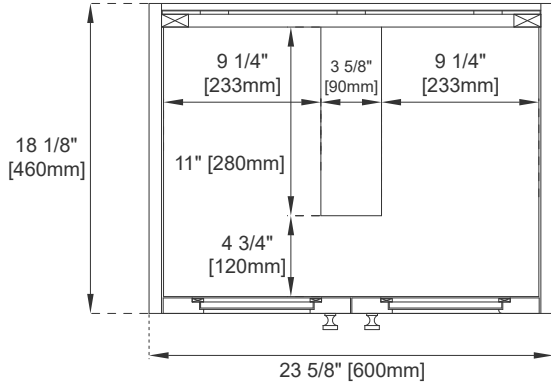

Fits Drain Hole Size: 1-3/4"

European Soft Close Hinges

Adjustable Levelers

### Dimension

Width: 23 5/8"

Depth: 18 1/8"

Height: 33 1/2"

Rough-In Height: 21-1/2"

Visit website for warranty and installation information

[www.jamesmartinvanities.com](http://www.jamesmartinvanities.com)

24" CHIANTI VANITY+BASE  
 E303-V24-GW  
 E303-V24-MG  
 E303-V24-WW

**JAMES MARTIN**  
**VANITIES**

Top View

Knob

Front View

All dimensions are nominal

Diagrams are of cabinet only—James Martin Optional integrated sinktops are not shown