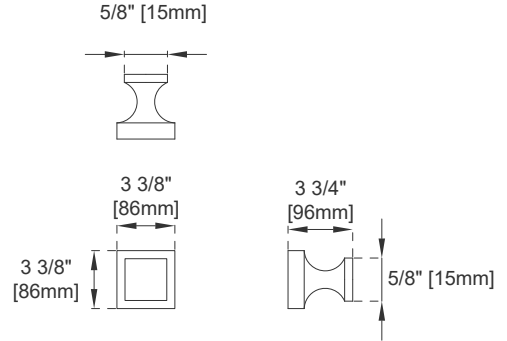

Fits Drain Hole Size: 1-3/4"

European Soft Close Hinges

Adjustable Levelers

### Dimension

Width: 23 5/8"

Depth: 18 1/8"

Height: 33 1/2"

Rough-In Height: 21-1/2"

Visit website for warranty and installation information

[www.jamesmartinvanities.com](http://www.jamesmartinvanities.com)

24" CHIANTI VANITY+BASE  
 E303-V24-GW  
 E303-V24-MG  
 E303-V24-WW

**JAMES MARTIN**  
**VANITIES**

Top View

Knob

Front View

All dimensions are nominal

Diagrams are of cabinet only—James Martin Optional integrated sinktops are not shown

Side View 1

Side View 2

Back View

All dimensions are nominal

Diagrams are of cabinet only—James Martin Optional integrated sinktops are not shown

Visit website for warranty and installation information  
[www.jamesmartinvanities.com](http://www.jamesmartinvanities.com)