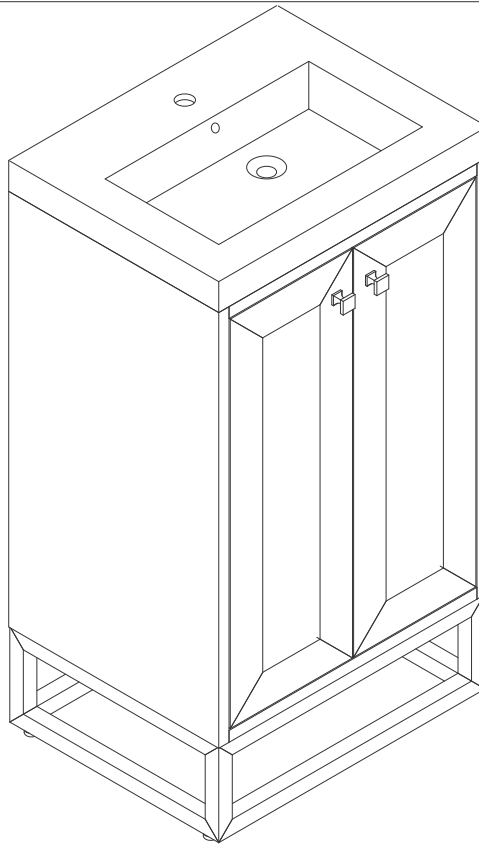

## 24" CHIANTI VANITY+BASE

E303-V24-GW

E303-V24-MG

E303-V24-WW

**JAMES MARTIN**  
VANITIES

Number of Basins: One, Integrated Sinktop

Sinktop Included: NO, Sold Separately (CSP-S2418-WG)

Basin Overflow: Yes, Rear Facing

Metal Base Included: YES (Optional Metal Base E303-B24-BNK/E303-B24-MBK/  
E303-B24-RGD)

Number of Doors: Two

Number of Drawers: 0

Assembly Type: Attach Optional Metal Base for Freestanding (hardware included)

Door Panel: Reversible. GW-One Side Finished in Glossy White, One Side Natural

Cork (Pattern: Casablanca); MG-One Side Finished in Mineral Gray , One Side

### Dimension

Width: 23 5/8"

Depth: 18 1/8"

Height: 33 1/2"

Rough-In Height: 21-1/2"

Visit website for warranty and installation information

[www.jamesmartinvanities.com](http://www.jamesmartinvanities.com)