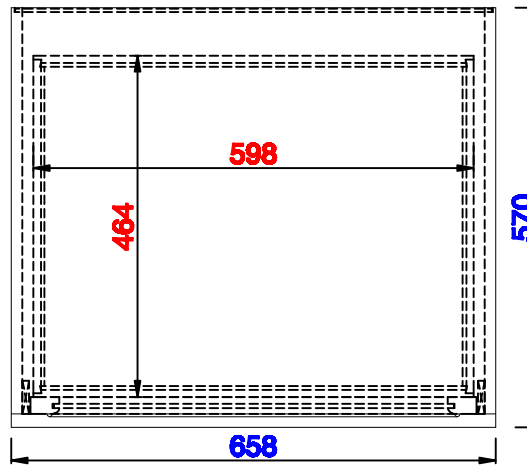

658mm

Item Number:
825-DU26-BW

JAMES MARTIN

VANITIES™

De Soto 658mm Drawer Unit
Diagrams with Dimensions
page 02 of 03