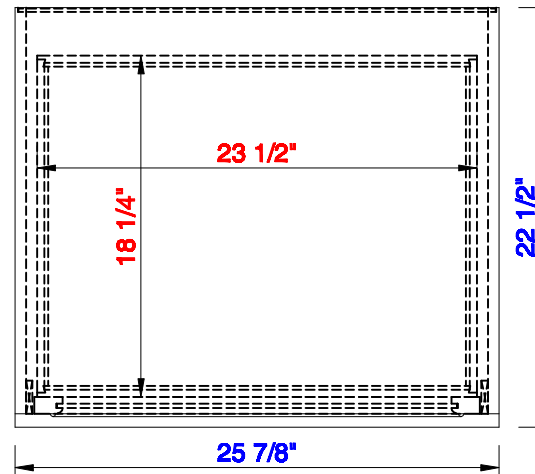

25 7/8"

Item Number:
825-DU26-BW

JAMES MARTIN

VANITIES™

De Soto 25 7/8" Drawer Unit
Diagrams with Dimensions
page 02 of 03