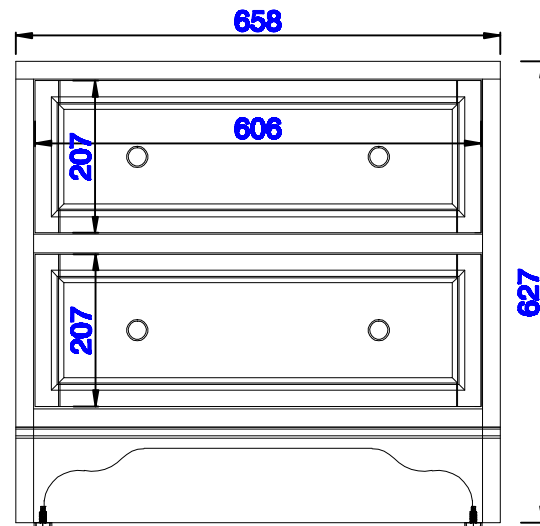

658mm

Item Number:
825-DU26-BW

JAMES MARTIN

VANITIES™

De Soto 658mm Drawer Unit
Diagrams with Dimensions
page 01 of 03