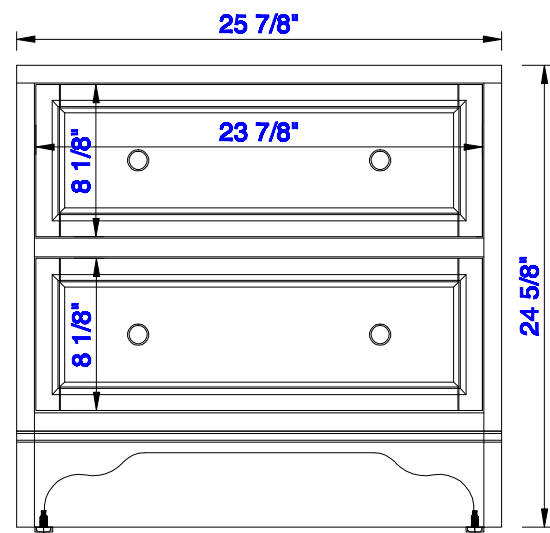

25 7/8"

Item Number:
825-DU26-BW

JAMES MARTIN

VANITIES™

De Soto 25 7/8" Drawer Unit
Diagrams with Dimensions
page 01 of 03