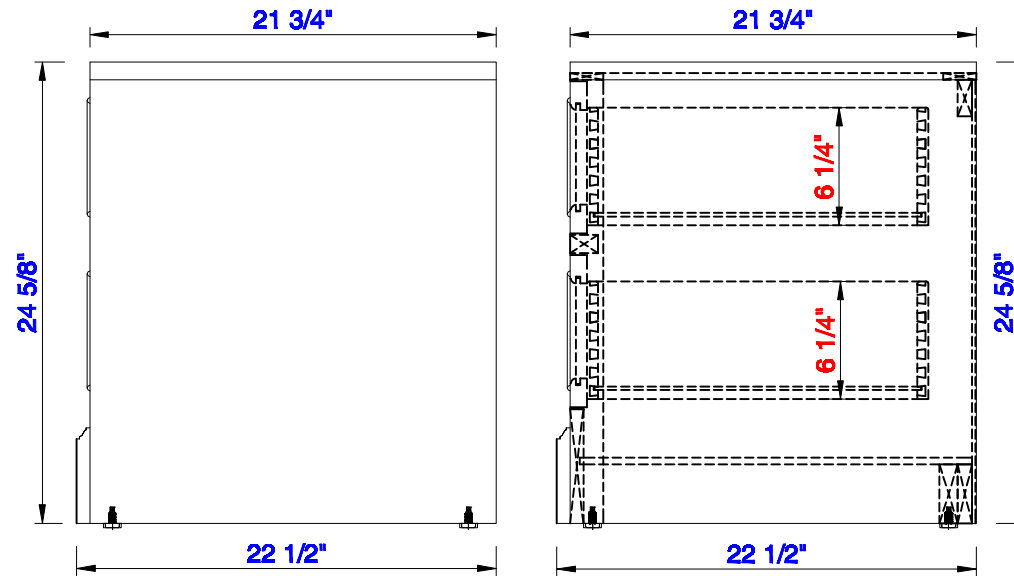

25 7/8"

Item Number:
825-DU26-BW

JAMES MARTIN

VANITIES™

De Soto 25 7/8" Drawer Unit
Diagrams with Dimensions
page 03 of 03