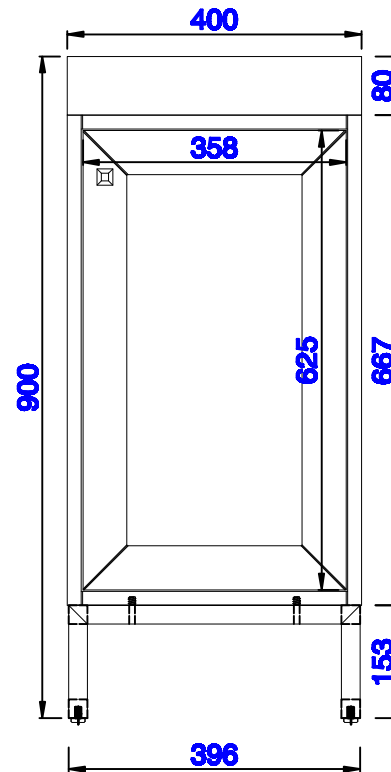

E303-V16-GW
E303-V16-MG
E303-V16-WW

JAMES MARTIN

VANITIES™

Chianti 15 3/4" Cabinet
Chianti 15 5/8" Metal Base
Diagrams with Dimensions
page 03 of 03

NOTE ONE: Countertop with integrated sink is shown on this cabinet
NOTE TWO: This vanity does not have a Backsplash.

Version:202004

400mm

Item Number:
E303-B16-BNK
E303-B16-MBK
E303-B16-RGD

E303-V16-GW
E303-V16-MG
E303-V16-WW

JAMES MARTIN

VANITIES™

Chianti 400mm Cabinet
Chianti 396mm Metal Base
Diagrams with Dimensions
page 01 of 03

JAMES MARTIN

VANITIES™

Chianti 400mm Cabinet
Chianti 396mm Metal Base
Diagrams with Dimensions
page 02 of 03

NOTE ONE: Countertop with integrated sink is shown on this cabinet.

Version:202004

400mm

Item Number:
E303-B16-BNK
E303-B16-MBK
E303-B16-RGD

E303-V16-GW
E303-V16-MG
E303-V16-WW

JAMES MARTIN

VANITIES™

Chianti 400mm Cabinet
Chianti 396mm Metal Base
Diagrams with Dimensions
page 03 of 03

NOTE ONE: Countertop with integrated sink is shown on this cabinet
NOTE TWO: This vanity does not have a Backsplash.