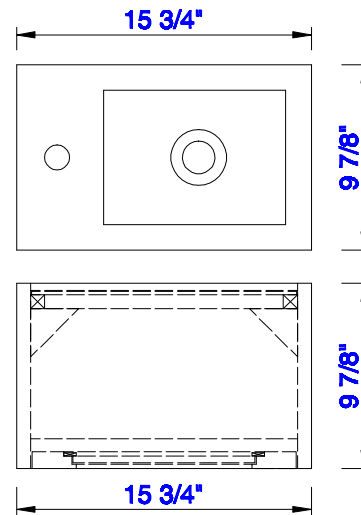

15 3/4"

Item Number:
E303-B16-BNK
E303-B16-MBK
E303-B16-RGD

E303-V16-GW
E303-V16-MG
E303-V16-WW

JAMES MARTIN

VANITIES™

Chianti 15 3/4" Cabinet
Chianti 15 5/8" Metal Base
Diagrams with Dimensions
page 01 of 03

JAMES MARTIN

VANITIES™

Chianti 15 3/4" Cabinet
Chianti 15 5/8" Metal Base
Diagrams with Dimensions
page 02 of 03

NOTE ONE: Countertop with integrated sink is shown on this cabinet.

Version:202004

15 3/4"

Item Number:
E303-B16-BNK
E303-B16-MBK
E303-B16-RGD

E303-V16-GW
E303-V16-MG
E303-V16-WW

JAMES MARTIN

VANITIES™

Chianti 15 3/4" Cabinet
Chianti 15 5/8" Metal Base
Diagrams with Dimensions
page 03 of 03

NOTE ONE: Countertop with integrated sink is shown on this cabinet
NOTE TWO: This vanity does not have a Backsplash.

Version:202004

400mm

Item Number:
E303-B16-BNK
E303-B16-MBK
E303-B16-RGD

E303-V16-GW
E303-V16-MG
E303-V16-WW

JAMES MARTIN

VANITIES™

Chianti 400mm Cabinet
Chianti 396mm Metal Base
Diagrams with Dimensions
page 01 of 03