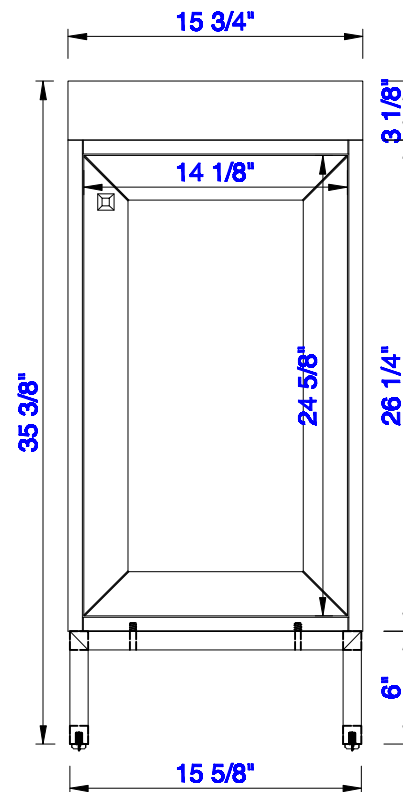

15 3/4"

Item Number:
E303-B16-BNK
E303-B16-MBK
E303-B16-RGD

E303-V16-GW
E303-V16-MG
E303-V16-WW

JAMES MARTIN

VANITIES™

Chianti 15 3/4" Cabinet
Chianti 15 5/8" Metal Base
Diagrams with Dimensions
page 01 of 03

NOTE ONE: Countertop with integrated sink is shown on this cabinet
NOTE TWO: This vanity does not have a Backsplash.

Version:202004

15 3/4"

Item Number:
E303-B16-BNK
E303-B16-MBK
E303-B16-RGD

E303-V16-GW
E303-V16-MG
E303-V16-WW

JAMES MARTIN

VANITIES™

Chianti 15 3/4" Cabinet
Chianti 15 5/8" Metal Base
Diagrams with Dimensions
page 02 of 03

NOTE ONE: Countertop with integrated sink is shown on this cabinet.

Version:202004

15 3/4"

Item Number:
E303-B16-BNK
E303-B16-MBK
E303-B16-RGD

E303-V16-GW
E303-V16-MG
E303-V16-WW

JAMES MARTIN

VANITIES™

Chianti 15 3/4" Cabinet
Chianti 15 5/8" Metal Base
Diagrams with Dimensions
page 03 of 03

NOTE ONE: Countertop with integrated sink is shown on this cabinet
NOTE TWO: This vanity does not have a Backsplash.