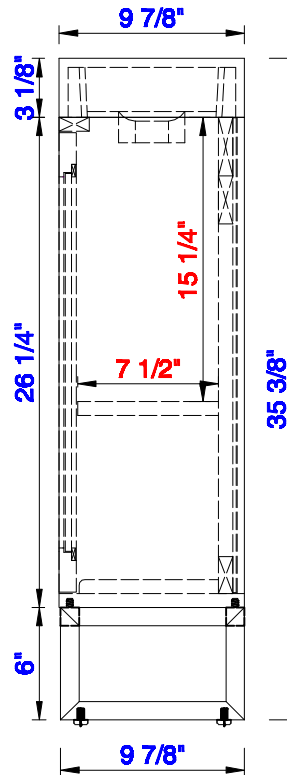

15 3/4"

Item Number:
E303-B16-BNK
E303-B16-MBK
E303-B16-RGD

E303-V16-GW
E303-V16-MG
E303-V16-WW

JAMES MARTIN

VANITIES™

Chianti 15 3/4" Cabinet
Chianti 15 5/8" Metal Base
Diagrams with Dimensions
page 01 of 03

JAMES MARTIN

VANITIES™

Chianti 15 3/4" Cabinet
Chianti 15 5/8" Metal Base
Diagrams with Dimensions
page 02 of 03

NOTE ONE: Countertop with integrated sink is shown on this cabinet.

Version:202004

15 3/4"

Item Number:
E303-B16-BNK
E303-B16-MBK
E303-B16-RGD

E303-V16-GW
E303-V16-MG
E303-V16-WW

JAMES MARTIN

VANITIES™

Chianti 15 3/4" Cabinet
Chianti 15 5/8" Metal Base
Diagrams with Dimensions
page 03 of 03

NOTE ONE: Countertop with integrated sink is shown on this cabinet
NOTE TWO: This vanity does not have a Backsplash.

Version:202004

400mm

Item Number:
E303-B16-BNK
E303-B16-MBK
E303-B16-RGD

E303-V16-GW
E303-V16-MG
E303-V16-WW

JAMES MARTIN

VANITIES™

Chianti 400mm Cabinet
Chianti 396mm Metal Base
Diagrams with Dimensions
page 01 of 03