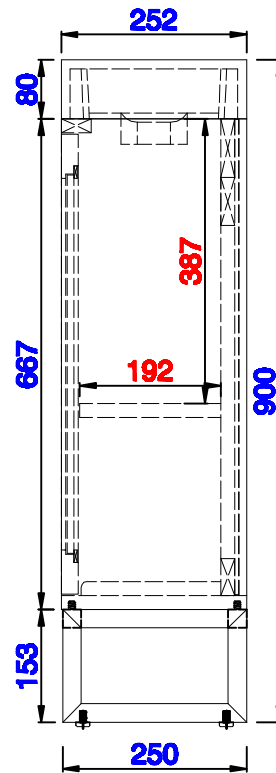

JAMES MARTIN

VANITIES™

Chianti 15 3/4" Cabinet
Chianti 15 5/8" Metal Base
Diagrams with Dimensions
page 02 of 03

NOTE ONE: Countertop with integrated sink is shown on this cabinet.

Version:202004

15 3/4"

Item Number:
E303-B16-BNK
E303-B16-MBK
E303-B16-RGD

Version:202004

400mm

Item Number:
E303-B16-BNK
E303-B16-MBK
E303-B16-RGD

E303-V16-GW
E303-V16-MG
E303-V16-WW

JAMES MARTIN

VANITIES™

Chianti 400mm Cabinet
Chianti 396mm Metal Base
Diagrams with Dimensions
page 01 of 03

JAMES MARTIN

VANITIES™

Chianti 400mm Cabinet
Chianti 396mm Metal Base
Diagrams with Dimensions
page 02 of 03

NOTE ONE: Countertop with integrated sink is shown on this cabinet.

Version:202004

400mm

Item Number:
E303-B16-BNK
E303-B16-MBK
E303-B16-RGD

E303-V16-GW
E303-V16-MG
E303-V16-WW

JAMES MARTIN

VANITIES™

Chianti 400mm Cabinet
Chianti 396mm Metal Base
Diagrams with Dimensions
page 03 of 03

NOTE ONE: Countertop with integrated sink is shown on this cabinet
NOTE TWO: This vanity does not have a Backsplash.