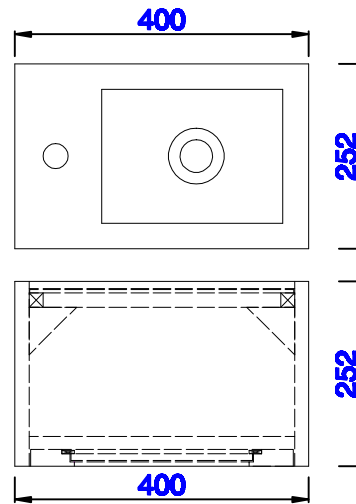

E303-V16-GW
E303-V16-MG
E303-V16-WW

JAMES MARTIN

VANITIES™

Chianti 15 3/4" Cabinet
Chianti 15 5/8" Metal Base
Diagrams with Dimensions
page 03 of 03

NOTE ONE: Countertop with integrated sink is shown on this cabinet
NOTE TWO: This vanity does not have a Backsplash.

Version:202004

400mm

Item Number:
E303-B16-BNK
E303-B16-MBK
E303-B16-RGD

E303-V16-GW
E303-V16-MG
E303-V16-WW

JAMES MARTIN

VANITIES™

Chianti 400mm Cabinet
Chianti 396mm Metal Base
Diagrams with Dimensions
page 01 of 03

JAMES MARTIN

VANITIES™

Chianti 400mm Cabinet
Chianti 396mm Metal Base
Diagrams with Dimensions
page 02 of 03

NOTE ONE: Countertop with integrated sink is shown on this cabinet.

Version:202004

400mm

Item Number:
E303-B16-BNK
E303-B16-MBK
E303-B16-RGD

E303-V16-GW
E303-V16-MG
E303-V16-WW

JAMES MARTIN

VANITIES™

Chianti 400mm Cabinet
Chianti 396mm Metal Base
Diagrams with Dimensions
page 03 of 03

NOTE ONE: Countertop with integrated sink is shown on this cabinet
NOTE TWO: This vanity does not have a Backsplash.