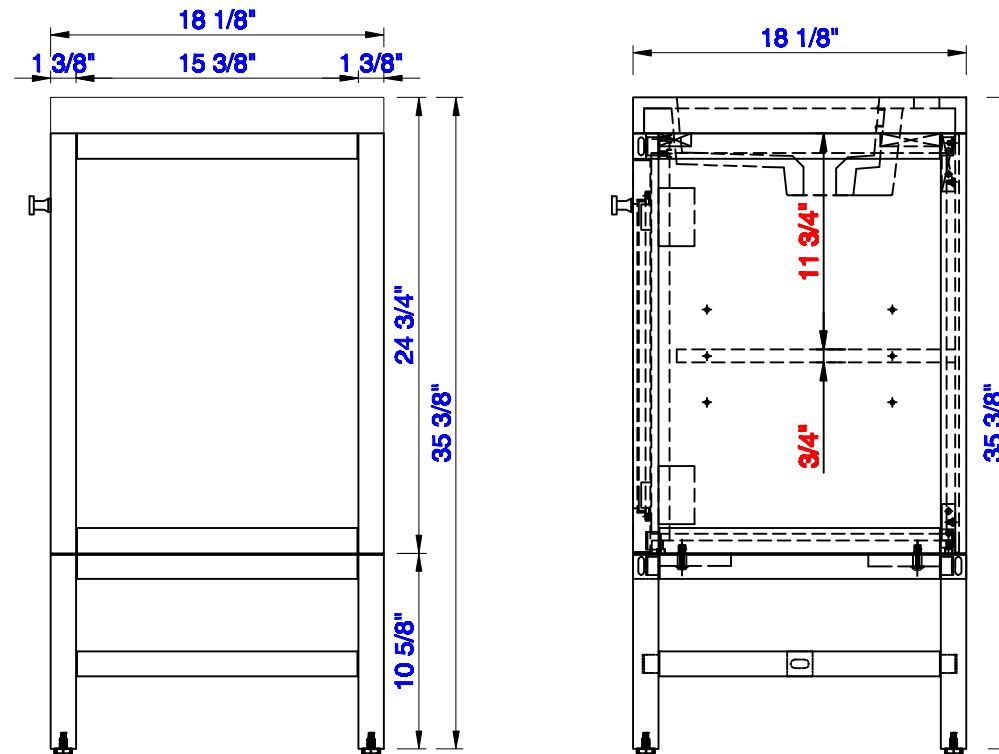

24"

Item Number:
E445-V24-MCA
E445-V24-GW

JAMES MARTIN

VANITIES™

Addison 24" Single Cabinet
Diagrams with Dimensions
page 01 of 03

NOTE ONE: Countertop with integrated sink is shown on this cabinet
NOTE TWO: This vanity does not have a Backsplash.

Version:202009

24"

Item Number:
E445-V24-MCA
E445-V24-GW

JAMES MARTIN

VANITIES™

Addison 24" Single Cabinet
Diagrams with Dimensions
page 02 of 03

NOTE ONE: Countertop with integrated sink is shown on this cabinet.

Version:202009

24"

Item Number:
E445-V24-MCA
E445-V24-GW

JAMES MARTIN

VANITIES™

Addison 24" Single Cabinet
Diagrams with Dimensions
page 03 of 03

NOTE ONE: Countertop with integrated sink is shown on this cabinet
NOTE TWO: This vanity does not have a Backsplash.

Version:202009

610mm

Item Number:
E445-V24-MCA
E445-V24-GW

JAMES MARTIN

VANITIES™

Addison 610mm Single Cabinet
Diagrams with Dimensions
page 01 of 03

NOTE ONE: Countertop with integrated sink is shown on this cabinet