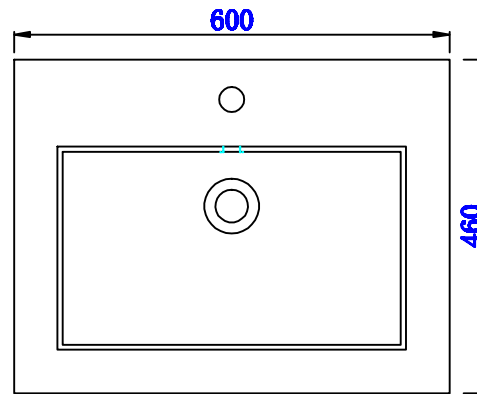

Version:202009

24"

Item Number:
E445-V24-MCA
E445-V24-GW

JAMES MARTIN

VANITIES™

Addison 24" Single Cabinet
Diagrams with Dimensions
page 03 of 03

NOTE ONE: Countertop with integrated sink is shown on this cabinet
NOTE TWO: This vanity does not have a Backsplash.

Version:202009

610mm

Item Number:
E445-V24-MCA
E445-V24-GW

JAMES MARTIN

VANITIES™

Addison 610mm Single Cabinet
Diagrams with Dimensions
page 01 of 03

NOTE ONE: Countertop with integrated sink is shown on this cabinet

NOTE TWO: This vanity does not have a Backsplash.

Version:202009

610mm

Item Number:
E445-V24-MCA
E445-V24-GW

JAMES MARTIN

VANITIES™

Addison 610mm Single Cabinet
Diagrams with Dimensions
page 02 of 03

NOTE ONE: Countertop with integrated sink is shown on this cabinet.

Version:202009

610mm

Item Number:
E445-V24-MCA
E445-V24-GW

JAMES MARTIN

VANITIES™

Addison 610mm Single Cabinet
Diagrams with Dimensions
page 03 of 03

NOTE ONE: Countertop with integrated sink is shown on this cabinet
NOTE TWO: This vanity does not have a Backsplash.