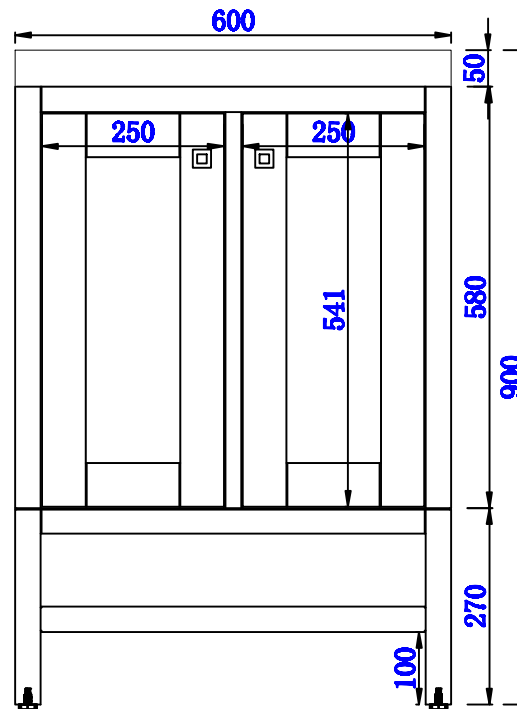

Version:202009

24"

Item Number:
E445-V24-MCA
E445-V24-GW

JAMES MARTIN

VANITIES™

Addison 24" Single Cabinet
Diagrams with Dimensions
page 03 of 03

NOTE ONE: Countertop with integrated sink is shown on this cabinet
NOTE TWO: This vanity does not have a Backsplash.

Version:202009

610mm

Item Number:
E445-V24-MCA
E445-V24-GW

JAMES MARTIN

VANITIES™

Addison 610mm Single Cabinet
Diagrams with Dimensions
page 01 of 03

NOTE ONE: Countertop with integrated sink is shown on this cabinet

NOTE TWO: This vanity does not have a Backsplash.

Version:202009

610mm

Item Number:
E445-V24-MCA
E445-V24-GW

JAMES MARTIN

VANITIES™

Addison 610mm Single Cabinet
Diagrams with Dimensions
page 02 of 03

NOTE ONE: Countertop with integrated sink is shown on this cabinet.

Version:202009

610mm

Item Number:
E445-V24-MCA
E445-V24-GW

JAMES MARTIN

VANITIES™

Addison 610mm Single Cabinet
Diagrams with Dimensions
page 03 of 03

NOTE ONE: Countertop with integrated sink is shown on this cabinet
NOTE TWO: This vanity does not have a Backsplash.