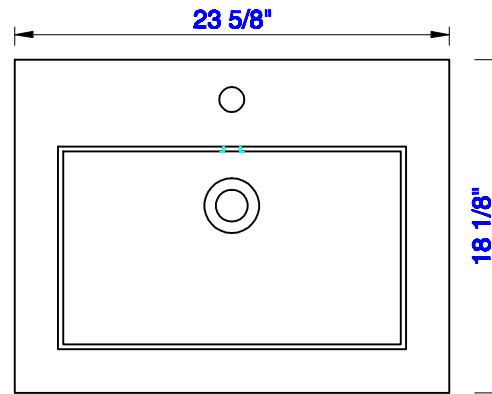

24"

Item Number:
E445-V24-MCA
E445-V24-GW

JAMES MARTIN

VANITIES™

Addison 24" Single Cabinet
Diagrams with Dimensions
page 01 of 03

NOTE ONE: Countertop with integrated sink is shown on this cabinet
NOTE TWO: This vanity does not have a Backsplash.

Version:202009

24"

Item Number:
E445-V24-MCA
E445-V24-GW

JAMES MARTIN

VANITIES™

Addison 24" Single Cabinet
Diagrams with Dimensions
page 02 of 03

NOTE ONE: Countertop with integrated sink is shown on this cabinet.

Version:202009

24"

Item Number:
E445-V24-MCA
E445-V24-GW

JAMES MARTIN

VANITIES™

Addison 24" Single Cabinet
Diagrams with Dimensions
page 03 of 03

NOTE ONE: Countertop with integrated sink is shown on this cabinet
NOTE TWO: This vanity does not have a Backsplash.

Version:202009

610mm

Item Number:
E445-V24-MCA
E445-V24-GW

JAMES MARTIN

VANITIES™

Addison 610mm Single Cabinet
Diagrams with Dimensions
page 01 of 03

NOTE ONE: Countertop with integrated sink is shown on this cabinet