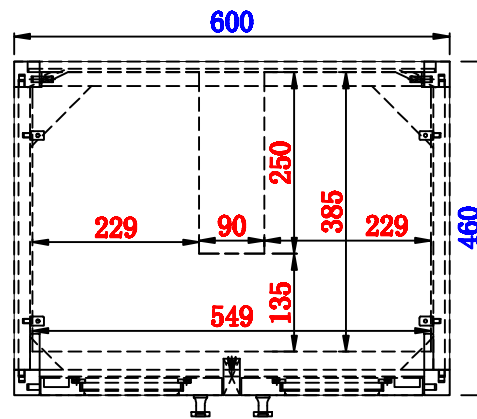

24"

Item Number:
E445-V24-MCA
E445-V24-GW

JAMES MARTIN

VANITIES™

Addison 24" Single Cabinet
Diagrams with Dimensions
page 01 of 03

NOTE ONE: Countertop with integrated sink is shown on this cabinet
NOTE TWO: This vanity does not have a Backsplash.

Version:202009

610mm

Item Number:
E445-V24-MCA
E445-V24-GW

JAMES MARTIN

VANITIES™

Addison 610mm Single Cabinet
Diagrams with Dimensions
page 01 of 03

NOTE ONE: Countertop with integrated sink is shown on this cabinet

NOTE TWO: This vanity does not have a Backsplash.

Version:202009

610mm

Item Number:
E445-V24-MCA
E445-V24-GW

JAMES MARTIN

VANITIES™

Addison 610mm Single Cabinet
Diagrams with Dimensions
page 02 of 03

NOTE ONE: Countertop with integrated sink is shown on this cabinet.

Version:202009

610mm

Item Number:
E445-V24-MCA
E445-V24-GW

JAMES MARTIN

VANITIES™

Addison 610mm Single Cabinet
Diagrams with Dimensions
page 03 of 03

NOTE ONE: Countertop with integrated sink is shown on this cabinet
NOTE TWO: This vanity does not have a Backsplash.