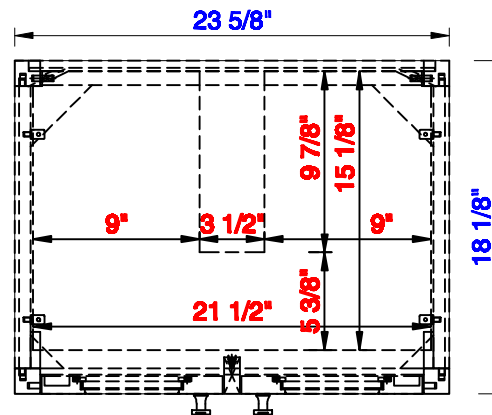

24"

Item Number:
E445-V24-MCA
E445-V24-GW

JAMES MARTIN

VANITIES™

Addison 24" Single Cabinet
Diagrams with Dimensions
page 01 of 03

NOTE ONE: Countertop with integrated sink is shown on this cabinet
NOTE TWO: This vanity does not have a Backsplash.

Version:202009

24"

Item Number:
E445-V24-MCA
E445-V24-GW

JAMES MARTIN

VANITIES™

Addison 24" Single Cabinet
Diagrams with Dimensions
page 02 of 03

NOTE ONE: Countertop with integrated sink is shown on this cabinet.

Version:202009

24"

Item Number:
E445-V24-MCA
E445-V24-GW

JAMES MARTIN

VANITIES™

Addison 24" Single Cabinet
Diagrams with Dimensions
page 03 of 03

NOTE ONE: Countertop with integrated sink is shown on this cabinet
NOTE TWO: This vanity does not have a Backsplash.

Version:202009

610mm

Item Number:
E445-V24-MCA
E445-V24-GW

JAMES MARTIN

VANITIES™

Addison 610mm Single Cabinet
Diagrams with Dimensions
page 01 of 03

NOTE ONE: Countertop with integrated sink is shown on this cabinet