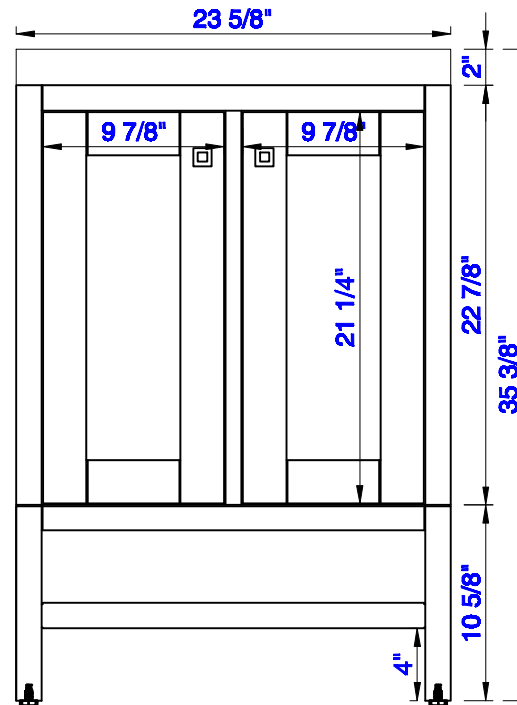

24"

Item Number:
E445-V24-MCA
E445-V24-GW

JAMES MARTIN

VANITIES™

Addison 24" Single Cabinet
Diagrams with Dimensions
page 01 of 03

NOTE ONE: Countertop with integrated sink is shown on this cabinet
NOTE TWO: This vanity does not have a Backsplash.

Version:202009

24"

Item Number:
E445-V24-MCA
E445-V24-GW

JAMES MARTIN

VANITIES™

Addison 24" Single Cabinet
Diagrams with Dimensions
page 02 of 03

NOTE ONE: Countertop with integrated sink is shown on this cabinet.

Version:202009

24"

Item Number:
E445-V24-MCA
E445-V24-GW

JAMES MARTIN

VANITIES™

Addison 24" Single Cabinet
Diagrams with Dimensions
page 03 of 03

NOTE ONE: Countertop with integrated sink is shown on this cabinet
NOTE TWO: This vanity does not have a Backsplash.

Version:202009

610mm

Item Number:
E445-V24-MCA
E445-V24-GW

JAMES MARTIN

VANITIES™

Addison 610mm Single Cabinet
Diagrams with Dimensions
page 01 of 03

NOTE ONE: Countertop with integrated sink is shown on this cabinet