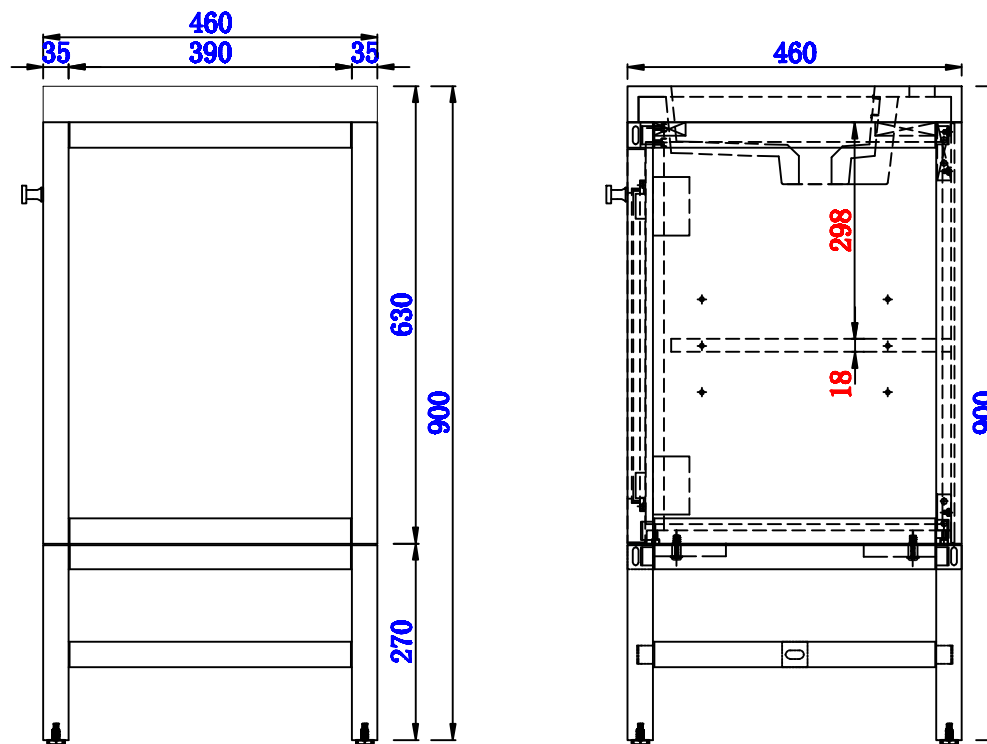

24"

Item Number:
E445-V24-MCA
E445-V24-GW

JAMES MARTIN

VANITIES™

Addison 24" Single Cabinet
Diagrams with Dimensions
page 01 of 03

NOTE ONE: Countertop with integrated sink is shown on this cabinet
NOTE TWO: This vanity does not have a Backsplash.

Version:202009

610mm

Item Number:
E445-V24-MCA
E445-V24-GW

JAMES MARTIN

VANITIES™

Addison 610mm Single Cabinet
Diagrams with Dimensions
page 01 of 03

NOTE ONE: Countertop with integrated sink is shown on this cabinet

NOTE TWO: This vanity does not have a Backsplash.

Version:202009

610mm

Item Number:
E445-V24-MCA
E445-V24-GW

JAMES MARTIN

VANITIES™

Addison 610mm Single Cabinet
Diagrams with Dimensions
page 02 of 03

NOTE ONE: Countertop with integrated sink is shown on this cabinet.

Version:202009

610mm

Item Number:
E445-V24-MCA
E445-V24-GW

JAMES MARTIN

VANITIES™

Addison 610mm Single Cabinet
Diagrams with Dimensions
page 03 of 03

NOTE ONE: Countertop with integrated sink is shown on this cabinet
NOTE TWO: This vanity does not have a Backsplash.