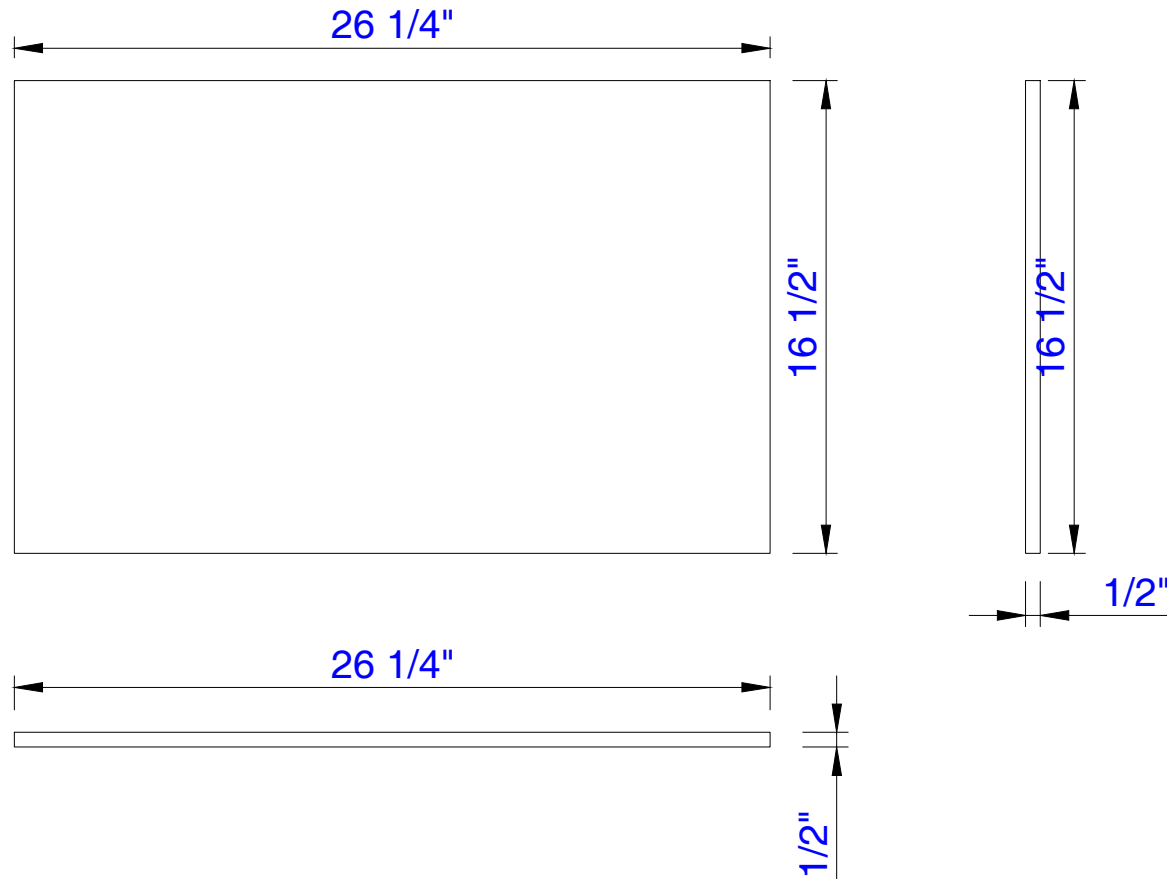

27"

Item Number:  
C325-SH27-GW  
C325-SH27-WLT  
C325-SH27-NPW

JAMES MARTIN

VANITIES™

Como Series 27" Shelf  
Diagrams with Dimensions  
page 01 of 01

668mm

Item Number:  
C325-SH27-GW  
C325-SH27-WLT  
C325-SH27-NPW

JAMES MARTIN

VANITIES™

Como Series 668mm Shelf  
Diagrams with Dimensions  
page 01 of 01