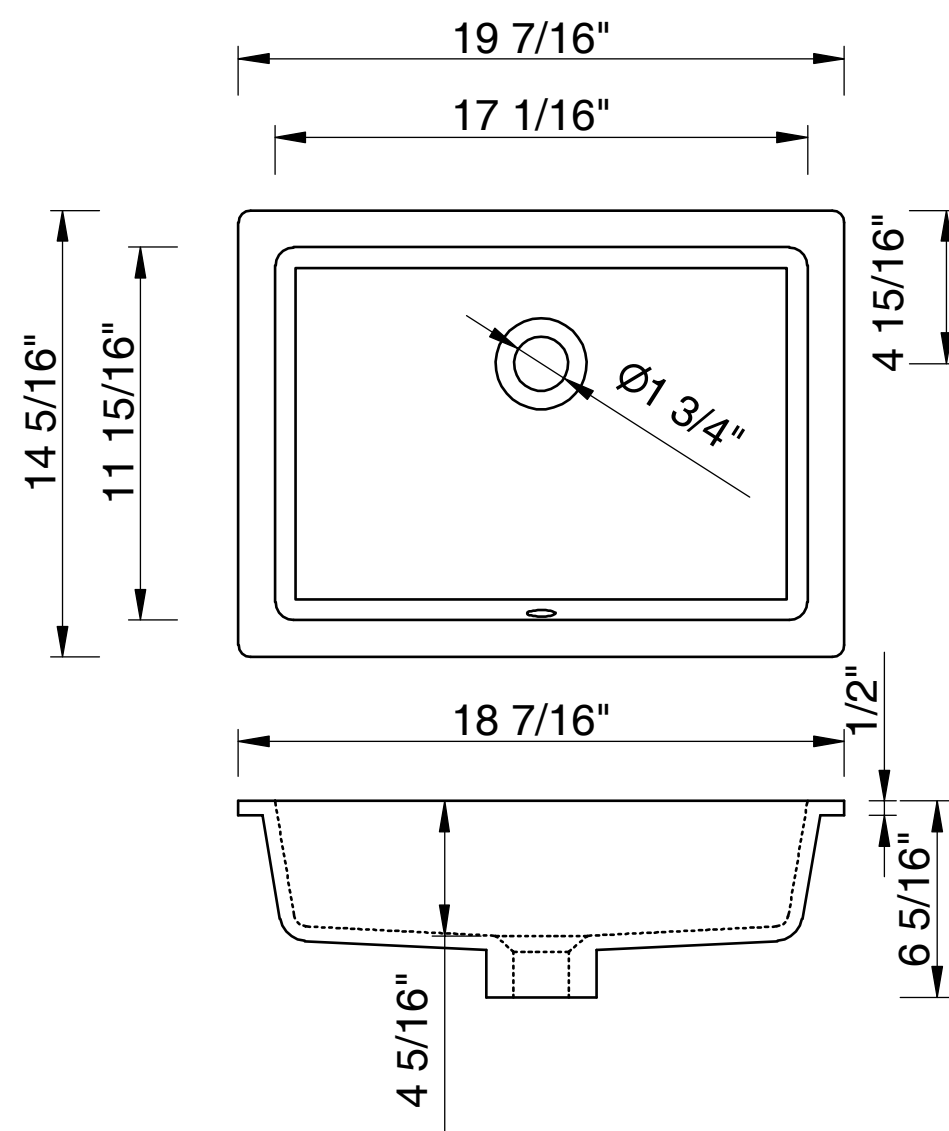

James Martin Vanities - Rectangular Undermount Sink (Basin) SNK-SS-RC-DGG

**Used with 3cm thickness premium rectangular countertops:
Silestone Quartz**

JAMES MARTIN

VANITIES™

Imperial Measurements

OD Size: 494 x 364 x 160 mm
19 7/16" x 14 5/16" x 6 5/16"
ID Size: 434 x 304 mm
17 1/16" x 11 15/16"

Metric Measurements